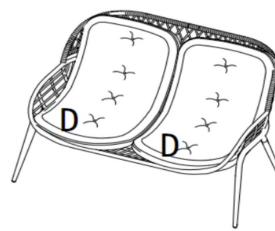

ASSEMBLY INSTRUCTIONS

Belize 4 Pc Outdoor Set

Avoid using sharp objects such as a knife to cut open packing as you may accidentally damage the upholstery.

PARTS LIST			
ITEM	DESCRIPTION	SKETCH	QUANTITY
HW1	Bolt and Washer M6*15		28 PCS
HW2	Allen Key		1 PC
A	Chair		2 PCS
B	Chair Frame		2 PCS
C	Rear Leg		6 PCS
D	Cushion		4 PCS
E	Loveseat		1 PC
F	Loveseat Frame		1 PC
G	Table Top		1 PC
H	Table Leg		4 PCS
I	Table Glass		1 PC

ASSEMBLY INSTRUCTIONS

Do not fully tighten bolts until assembly is complete.

STEP 1

STEP 2

STEP 3

STEP 4

STEP 5

STEP 6