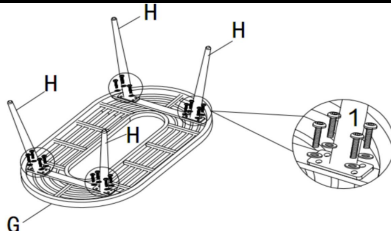

ASSEMBLY INSTRUCTIONS

Do not fully tighten bolts until assembly is complete.

STEP 7

CLEANING INSTRUCTIONS: clean with a soft cloth, brush or lightly vacuum.

ADULT ASSEMBLY REQUIRED

If you are missing any parts or have any questions regarding assembly, do not return this item to the retailer's store. Please call our toll-free, customer service number and have this assembly manual open to the parts list ready to provide the model name, number and part name or number.

Customer Service

1-877-864-5752

8:30 AM PST - 4:00 PM PST (Monday-Friday)

Website: www.dwellhom.com

Missing Parts: parts@dwellhom.com

Warranty Information: www.dwellhom.com/warranty