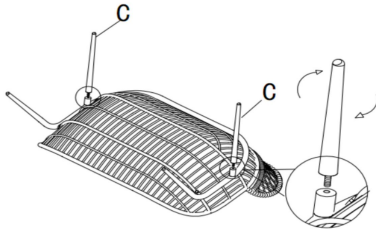

ASSEMBLY INSTRUCTIONS

Belize 4 Pc Outdoor Set

Avoid using sharp objects such as a knife to cut open packing as you may accidentally damage the upholstery.

PARTS LIST			
ITEM	DESCRIPTION	SKETCH	QUANTITY
HW1	Bolt and Washer M6*15		28 PCS
HW2	Allen Key		1 PC
A	Chair		2 PCS
B	Chair Frame		2 PCS
C	Rear Leg		6 PCS
D	Cushion		4 PCS
E	Loveseat		1 PC
F	Loveseat Frame		1 PC
G	Table Top		1 PC
H	Table Leg		4 PCS
I	Table Glass		1 PC

ASSEMBLY INSTRUCTIONS

Do not fully tighten bolts until assembly is complete.

STEP 1

STEP 2

STEP 3

STEP 4

STEP 5

STEP 6