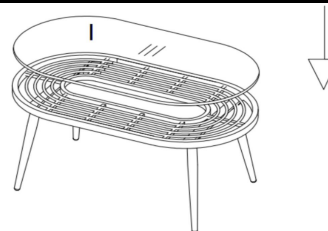

STEP 8

CLEANING INSTRUCTIONS: clean with a soft cloth, brush or lightly vacuum.

ADULT ASSEMBLY REQUIRED

If you are missing any parts or have any questions regarding assembly, do not return this item to the retailer's store. Please call our toll-free, customer service number and have this assembly manual open to the parts list ready to provide the model name, number and part name or number.

Customer Service

1-877-864-5752

8:30 AM PST - 4:00 PM PST (Monday-Friday)

Website: www.dwellhom.com

Missing Parts: parts@dwellhom.com

Warranty Information: www.dwellhom.com/warranty