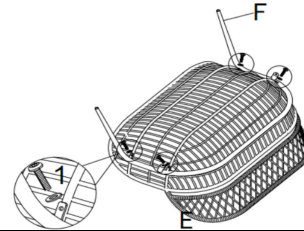

ASSEMBLY INSTRUCTIONS

Belize 4 Pc Outdoor Set

Avoid using sharp objects such as a knife to cut open packing as you may accidentally damage the upholstery.

PARTS LIST			
ITEM	DESCRIPTION	SKETCH	QUANTITY
HW1	Bolt and Washer M6*15		28 PCS
HW2	Allen Key		1 PC
A	Chair		2 PCS
B	Chair Frame		2 PCS
C	Rear Leg		6 PCS
D	Cushion		4 PCS
E	Loveseat		1 PC
F	Loveseat Frame		1 PC
G	Table Top		1 PC
H	Table Leg		4 PCS
I	Table Glass		1 PC

ASSEMBLY INSTRUCTIONS

Do not fully tighten bolts until assembly is complete.

STEP 1

STEP 2

STEP 3

STEP 4

STEP 5

STEP 6