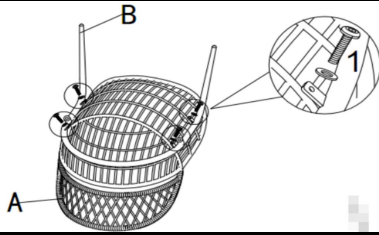

ASSEMBLY INSTRUCTIONS

Belize 4 Pc Outdoor Set

Avoid using sharp objects such as a knife to cut open packing as you may accidentally damage the upholstery.

PARTS LIST			
ITEM	DESCRIPTION	SKETCH	QUANTITY
HW1	Bolt and Washer M6*15		28 PCS
HW2	Allen Key		1 PC
A	Chair		2 PCS
B	Chair Frame		2 PCS
C	Rear Leg		6 PCS
D	Cushion		4 PCS
E	Loveseat		1 PC
F	Loveseat Frame		1 PC
G	Table Top		1 PC
H	Table Leg		4 PCS
I	Table Glass		1 PC

ASSEMBLY INSTRUCTIONS

Do not fully tighten bolts until assembly is complete.

STEP 1

STEP 2

STEP 3

STEP 4

STEP 5

STEP 6