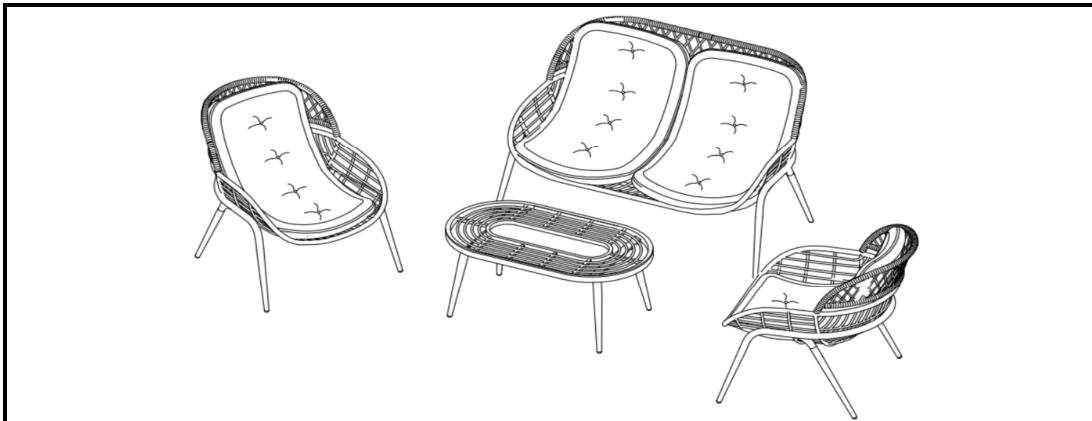

ASSEMBLY INSTRUCTIONS

Belize 4 Pc Outdoor Set

Avoid using sharp objects such as a knife to cut open packing as you may accidentally damage the upholstery.

PARTS LIST			
ITEM	DESCRIPTION	SKETCH	QUANTITY
HW1	Bolt and Washer M6*15		28 PCS
HW2	Allen Key		1 PC
A	Chair		2 PCS
B	Chair Frame		2 PCS
C	Rear Leg		6 PCS
D	Cushion		4 PCS
E	Loveseat		1 PC
F	Loveseat Frame		1 PC
G	Table Top		1 PC
H	Table Leg		4 PCS
I	Table Glass		1 PC