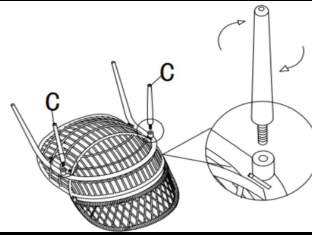

ASSEMBLY INSTRUCTIONS

Belize 4 Pc Outdoor Set

Avoid using sharp objects such as a knife to cut open packing as you may accidentally damage the upholstery.

PARTS LIST			
ITEM	DESCRIPTION	SKETCH	QUANTITY
HW1	Bolt and Washer M6*15		28 PCS
HW2	Allen Key		1 PC
A	Chair		2 PCS
B	Chair Frame		2 PCS
C	Rear Leg		6 PCS
D	Cushion		4 PCS
E	Loveseat		1 PC
F	Loveseat Frame		1 PC
G	Table Top		1 PC
H	Table Leg		4 PCS
I	Table Glass		1 PC

ASSEMBLY INSTRUCTIONS

Do not fully tighten bolts until assembly is complete.

STEP 1

STEP 2

STEP 3

STEP 4

STEP 5

STEP 6