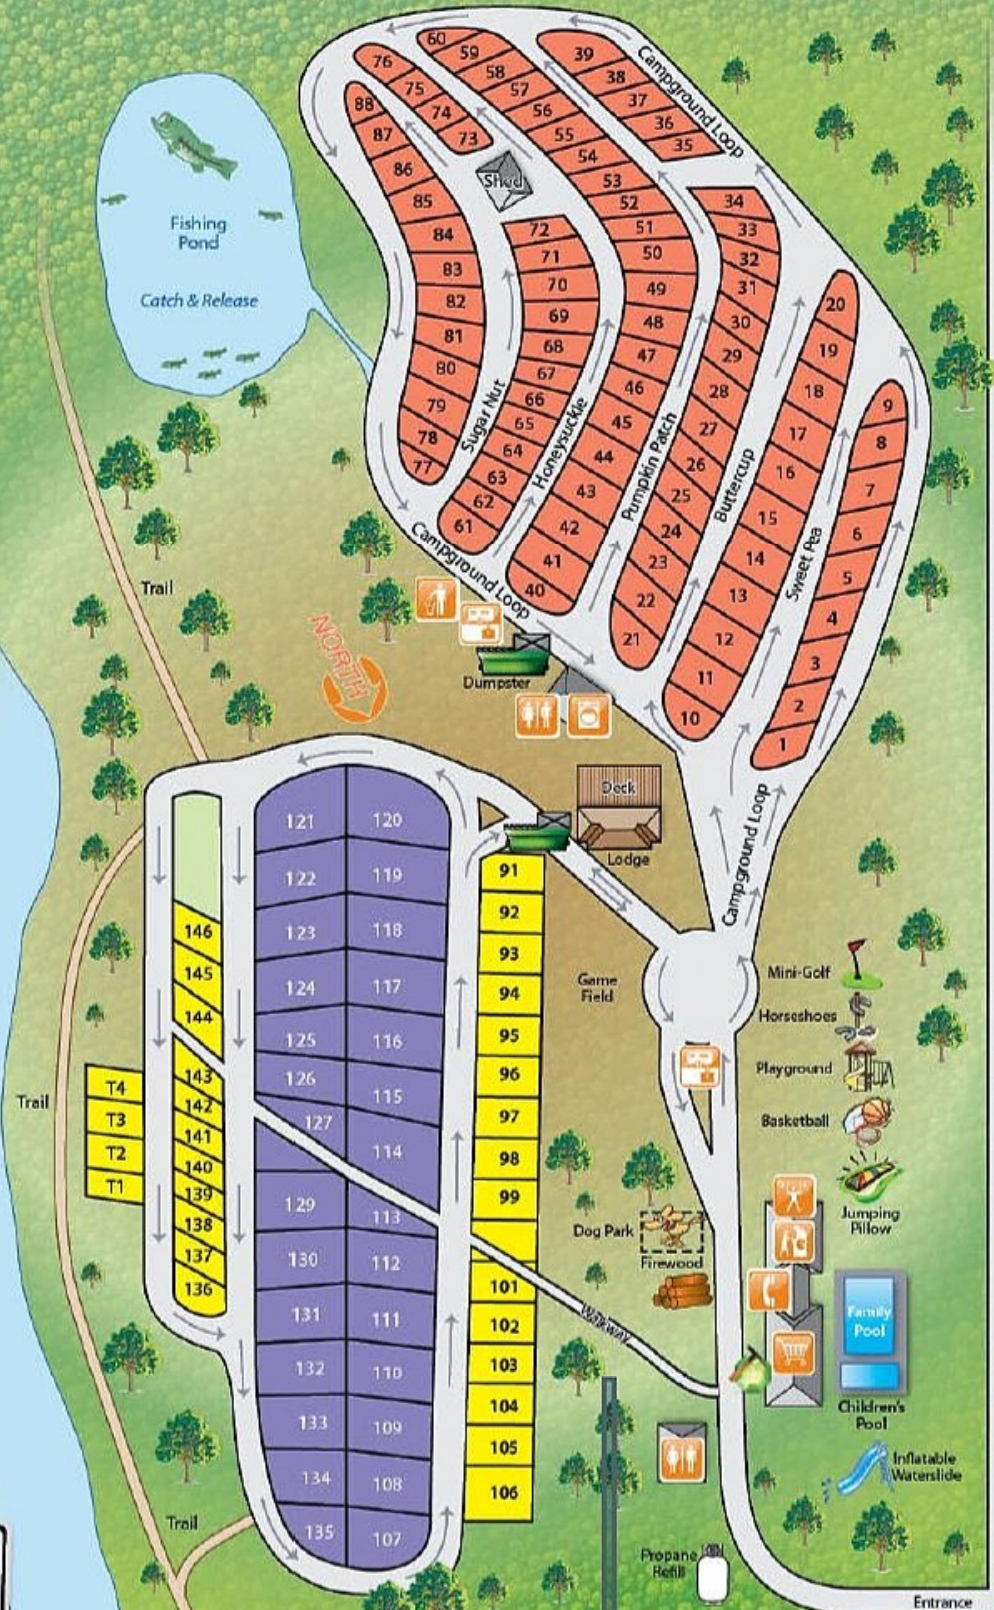

## Wi-Fi Info

SSD: Zoolandguest  
 PASS: happycamper

## Legend

- |  |              |  |  |  |
|--|--------------|--|--|--|
|  | 30/50 Amp    |  |  |  |
|  | 30/50 Amp    |  |  |  |
|  | 30 Amp       |  |  |  |
|  | Bathhouse    |  |  |  |
|  | Store        |  |  |  |
|  | Arcade       |  |  |  |
|  | Phone        |  |  |  |
|  | Dump Station |  |  |  |
|  | Trash        |  |  |  |
|  | Gym          |  |  |  |
|  | Laundry Room |  |  |  |
|  | Gem Mining   |  |  |  |

## TV Channel

- 2.....ABC
- 8.....CBS
- 12.....NBC
- 20.....FOX
- 48.....UPN

Pisgah Covered Bridge Rd.

Printed On Recycled Paper

All Rights Reserved © 2019