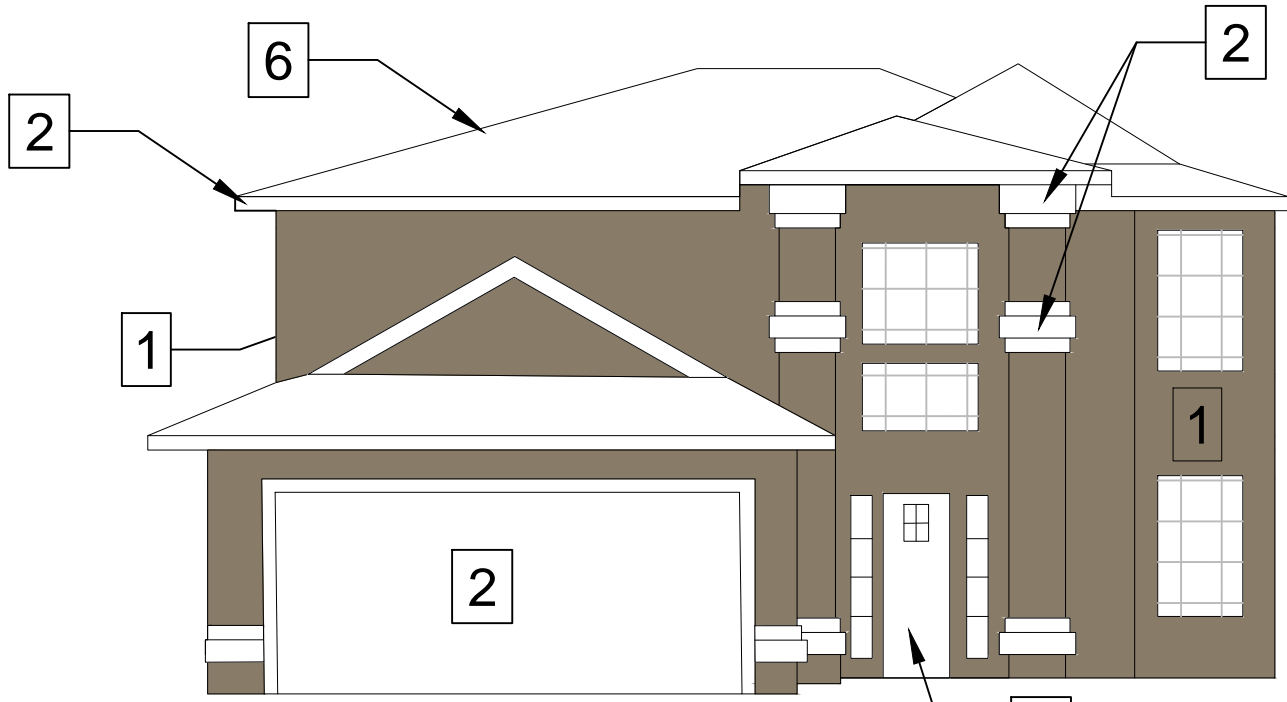

Eagle's Reserve

3 DOOR
SW 9184

4 DOOR
SW 6174

SCHEME 30

SHERWIN-WILLIAMS.

- **1 BODY** SW 2820 Downing Earth
- **2 TRIM** SW 7757 High Reflective White
- **3 DOOR** SW 9184 Foxhall Green
- **4 DOOR** SW 6174 Andiron
- **5 DOOR** SW 7757 High Reflective White
- **6 ROOF** See Roof List for Selections

3
4 or
5