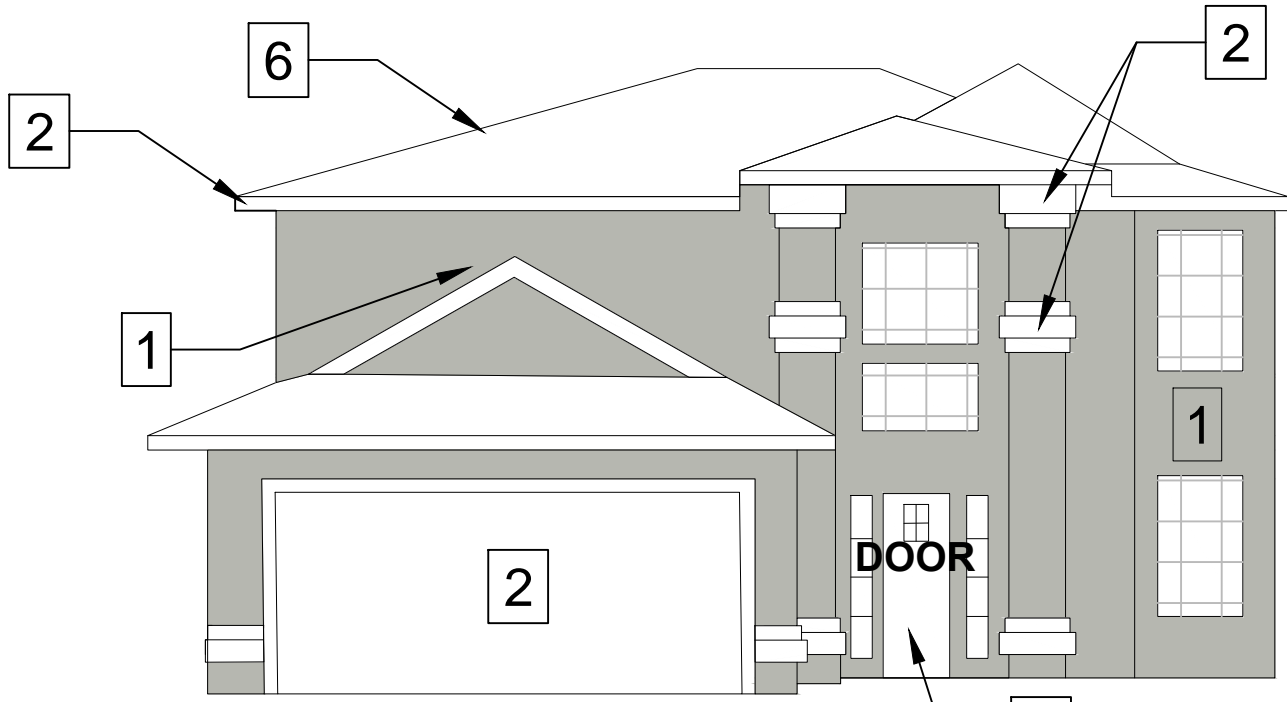

Eagle's Reserve

3 DOOR
SW 2819

4 DOOR
SW 6194

SCHEME 33

- **1 BODY** SW 2850 Chelsea Gray
- **2 TRIM** SW 7757 High Reflective White
- **3 DOOR** SW 2819 Downing Slate
- **4 DOOR** SW 6194 Basil
- **5 DOOR** SW 7757 High Reflective White
- **6 ROOF** See Roof List for Selections

3
4 or
5