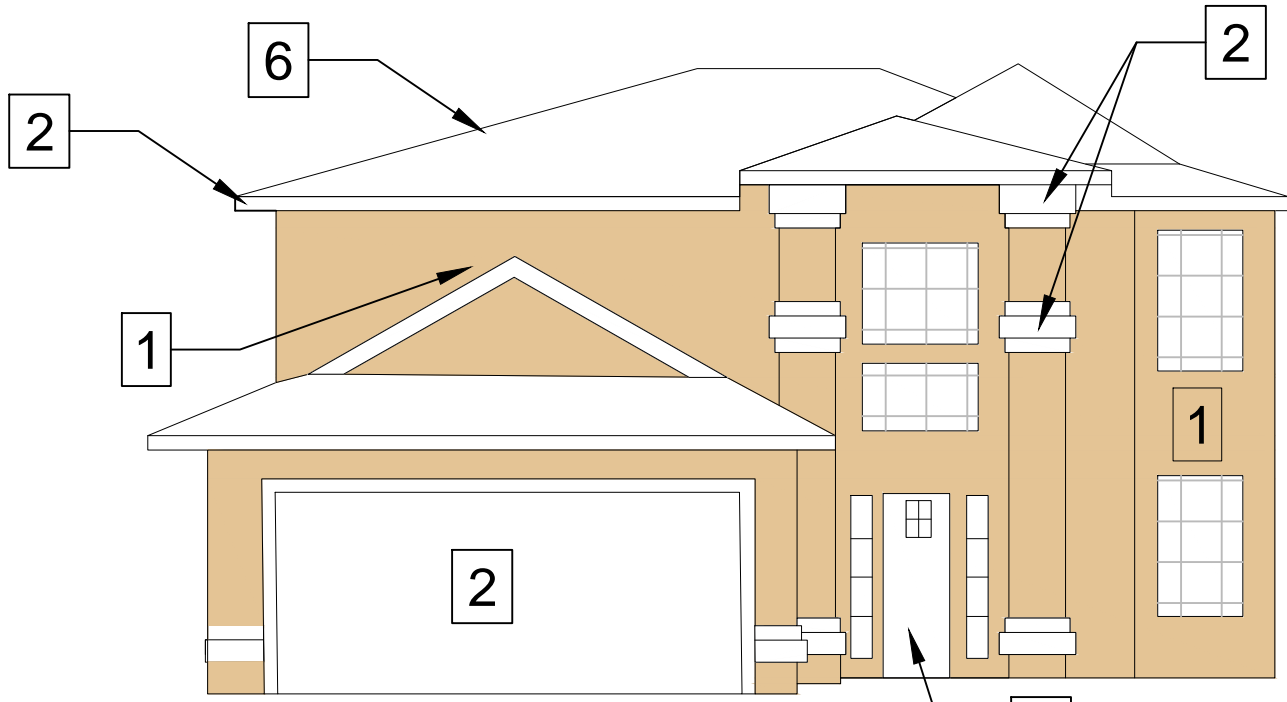

3
4 or
5

Eagle's Reserve

3 DOOR
SW 2848

4 DOOR
SW 2806

SCHEME 31

- | | | |
|---------------|--------------------------------------|---|
| 1 BODY | SW 2835 Craftsman Brown |  |
| 2 TRIM | SW 7757 High Reflective White |  |
| 3 DOOR | SW 2848 Roycroft Pewter |  |
| 4 DOOR | SW 2806 Rookwood Brown |  |
| 5 DOOR | SW 7757 High Reflective White |  |
| 6 ROOF | See Roof List for Selections | |

3
4 or
5

Eagle's Reserve

3 DOOR
SW 6188

4 DOOR
SW 7680

SCHEME 32

SHERWIN-WILLIAMS.

- 1 BODY**
- 2 TRIM**
- 3 DOOR**
- 4 DOOR**
- 5 DOOR**
- 6 ROOF**

- SW 2834 Birdseye Maple**
- SW 7757 High Reflective White**
- SW 6188 Shade-Grown**
- SW 7680 Lanyard**
- SW 7757 High Reflective White**
- See Roof List for Selections**