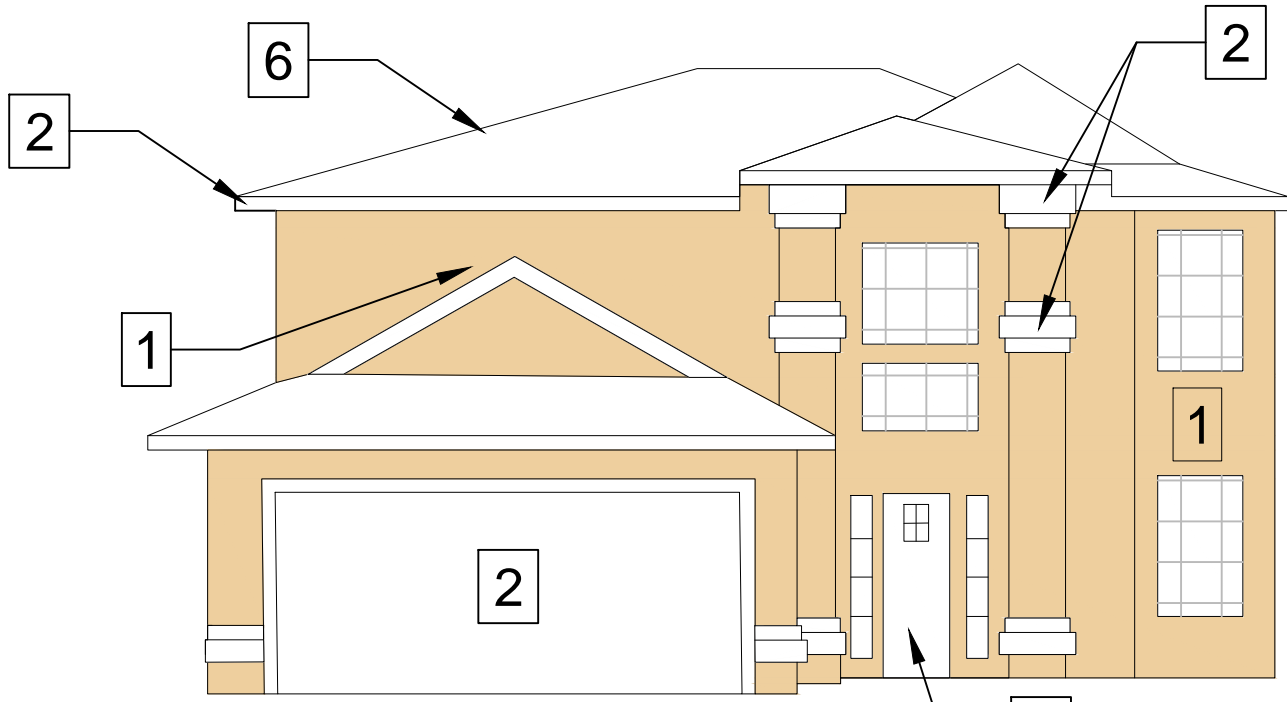

3
4 or
5

Eagle's Reserve

3 DOOR
SW 6090

4 DOOR
SW 2855

SCHEME 25

SHERWIN-WILLIAMS.

- | | | |
|----------|-------------|--------------------------------------|
| 1 | BODY | SW 2829 Classical White |
| 2 | TRIM | SW 7757 High Reflective White |
| 3 | DOOR | SW 6090 Java |
| 4 | DOOR | SW 2855 Svcamore Tan |
| 5 | DOOR | SW 7757 High Reflective White |
| 6 | ROOF | See Roof List for Selections |

- 3**
4 or
5

Eagle's Reserve

3 DOOR
SW 6208

4 DOOR
SW 7020

SCHEME 26

SHERWIN-WILLIAMS.

1 BODY

SW 2857 Peace Yellow