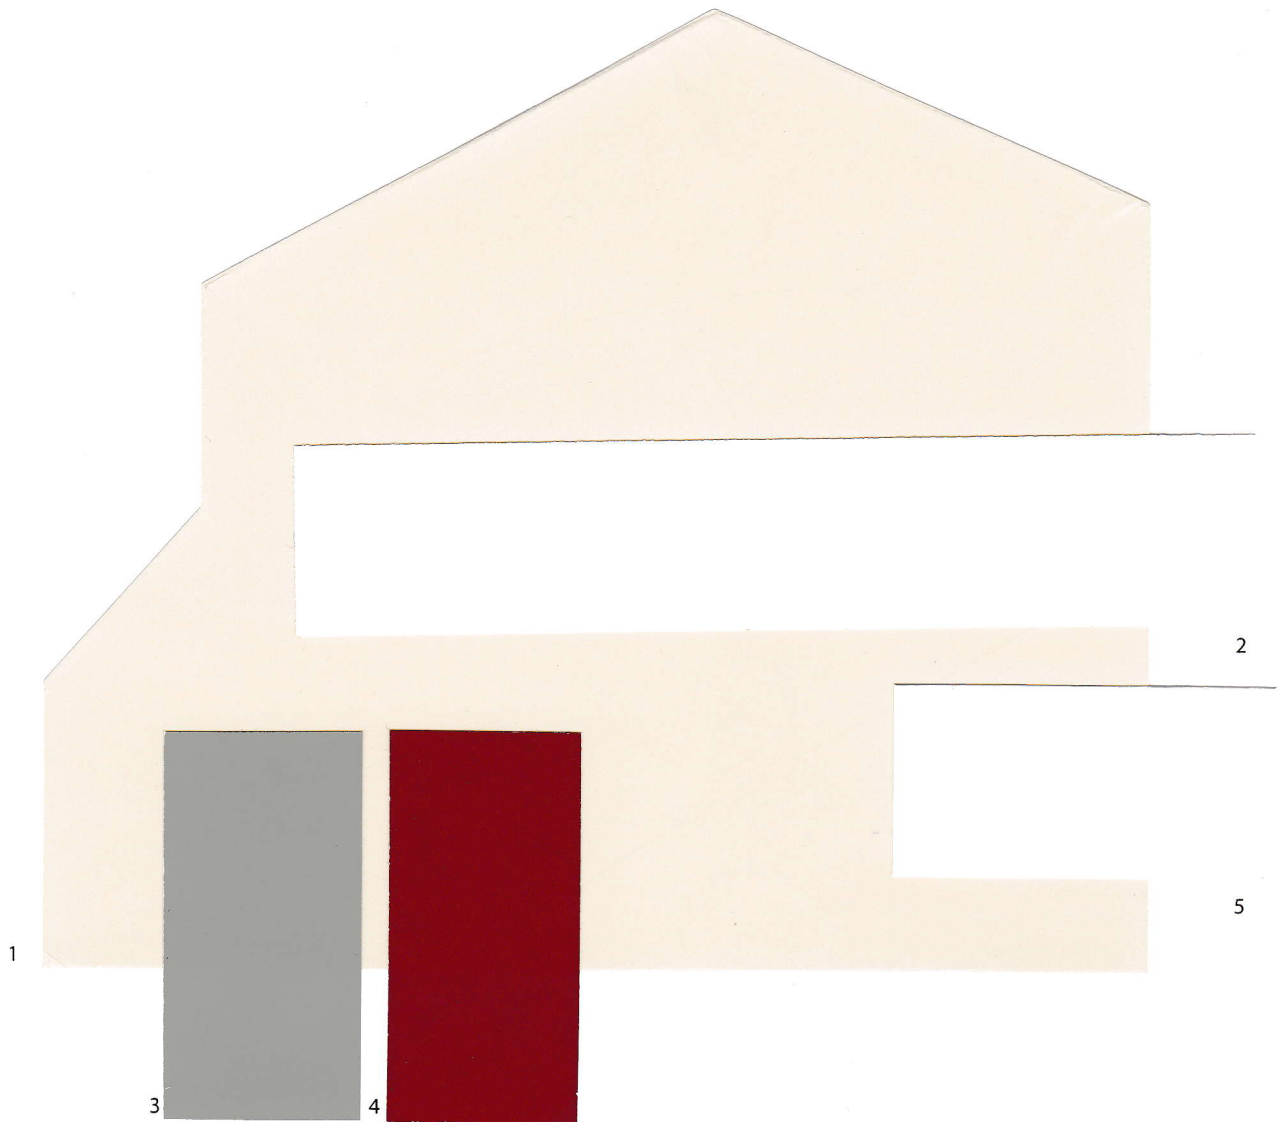

## Scheme 20

- |        |                               |
|--------|-------------------------------|
| 1 Body | SW 2805 Renwick Beige         |
| 2 Trim | SW 7757 High Reflective White |
| 3 Door | SW 2808 Rookwood Dark Brown   |
| 4 Door | SW 2816 Rookwood Dark Green   |
| 5 Door | SW 7757 High Reflective White |

## Scheme 21

- |        |                               |
|--------|-------------------------------|
| 1 Body | SW 2822 Downing Sand          |
| 2 Trim | SW 7757 High Reflective White |
| 3 Door | SW 2839 Roycroft Copper Red   |
| 4 Door | SW 2846 Roycroft Bronze Green |
| 5 Door | SW 7757 High Reflective White |