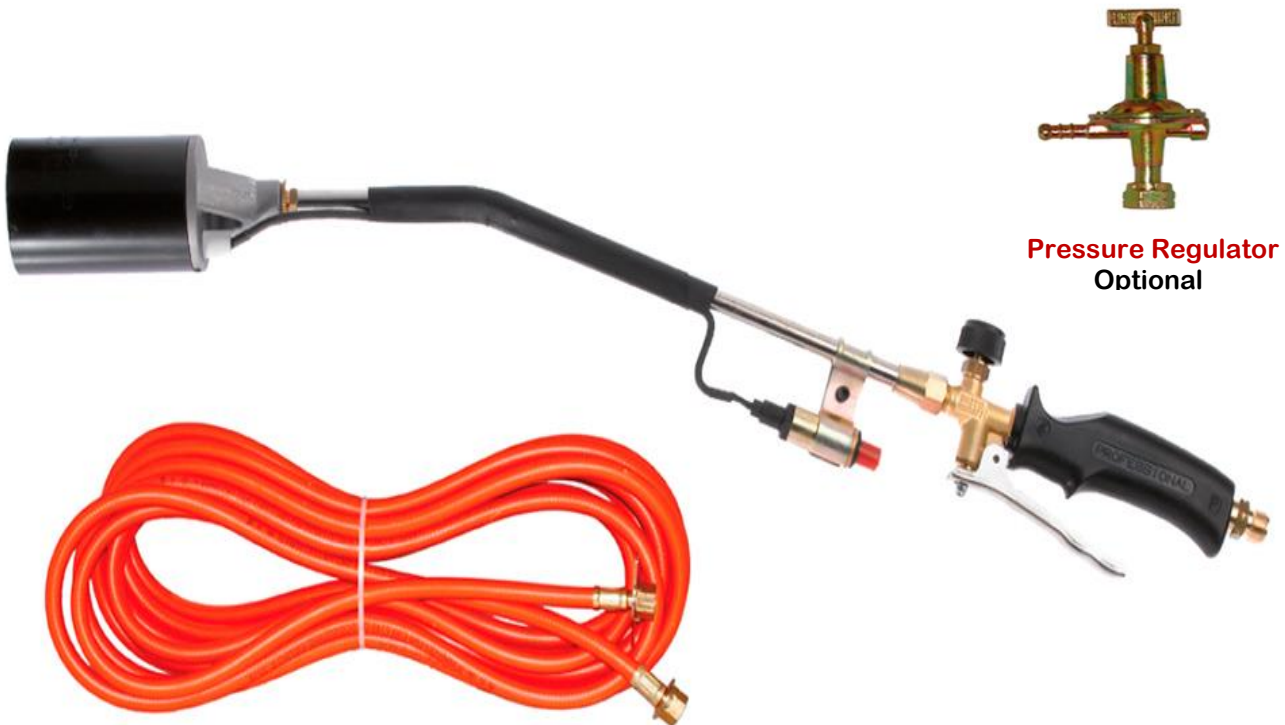

idealgas

Manufacturing Since 1962

Made in Italy

TRIGGER TORCH KIT PIEZO IDEAL-PERFORMANCE

Pressure Regulator
Optional

FEATURES

- PIEZO (Push) Ignition
- Lever Handle
- 60mm Special Turbo Burner
- 600mm Rod (Available in 350mm also)
- 85 kw of Power
- 25 ft Rubber Hose (100% NBR)
- Optional Pressure Regulator