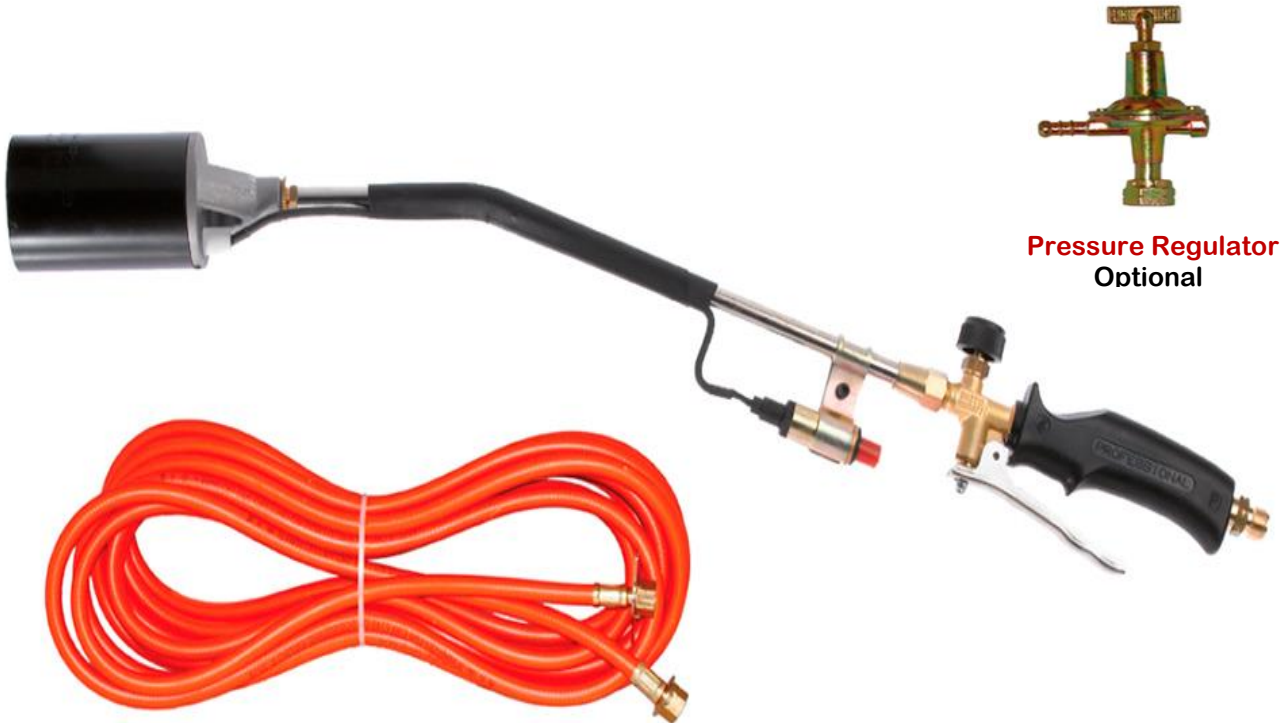

idealgas
Manufacturing Since 1962

TRIGGER TORCH KIT PIEZO IDEAL-PERFORMANCE

FEATURES

- PIEZO (Push) Ignition**
- Lever Handle**
- 60mm Special Turbo Burner**
- 600mm Rod (Available in 350mm also)**
- 85 kw of Power**
- 25 ft Rubber Hose (100% NBR)**
- Optional Pressure Regulator**