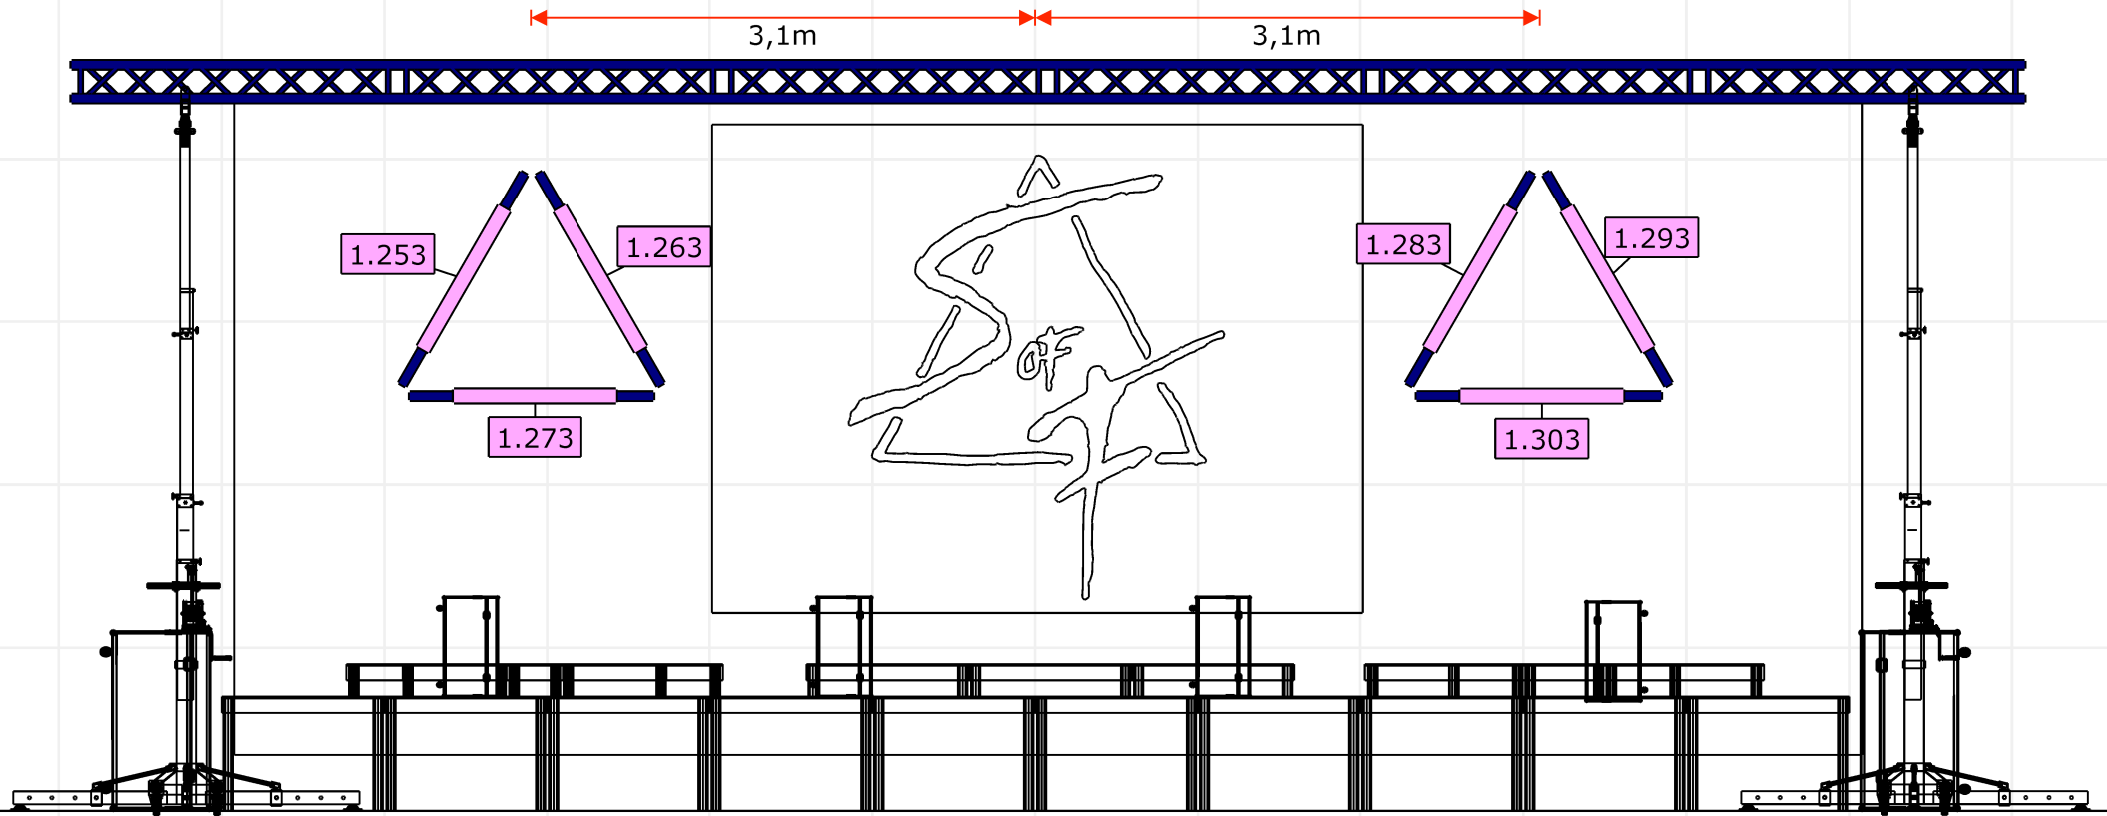

Front

Notes :

Project RIDER_LIGHT_SOUND_OF_FLOYD_1000P_V1.2	
Project location	Project date 01/06/2022
Client	
Drawing author KZL Design / Kevin ZIMMER	Drawing version V1.2

File name RIDER_LIGHT_SOUND_OF_FLOYD_	Document name