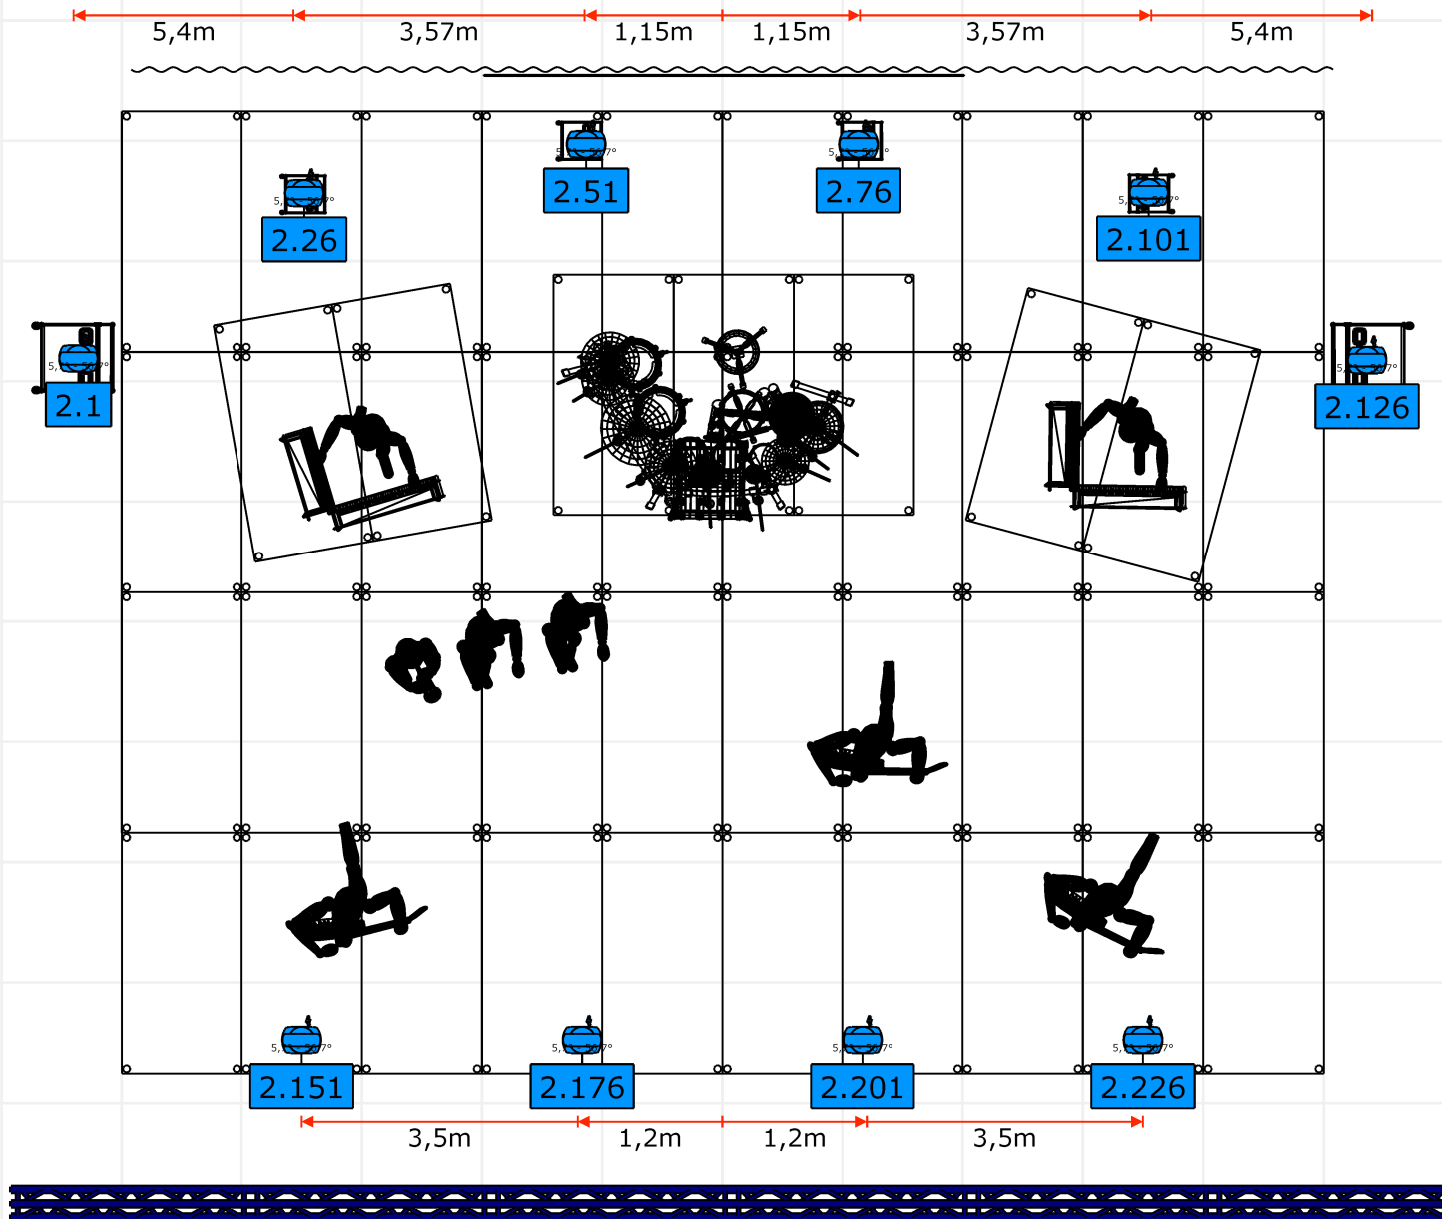

Espace scénique

Ouverture : 10m
Profondeur : 8m
Hauteur sous grill : 5m
Fond de scène noir

Project	RIDER_LIGHT_SOUND_OF_FLOYD_1000P_V1.2	
Project location	Project date	01/06/2022
Drawing author	KZL Design / Kevin ZIMMER	
	Technical director	

Front

Notes :

Project RIDER_LIGHT_SOUND_OF_FLOYD_1000P_V1.2	
Project location	Project date 01/06/2022
Client	
Drawing author KZL Design / Kevin ZIMMER	Drawing version V1.2

File name RIDER_LIGHT_SOUND_OF_FLOYD	Document name
---	---------------

Top

Notes :

Project RIDER_LIGHT_SOUND_OF_FLOYD_1000P_V1.2	
Project location	Project date 01/06/2022
Client	
Drawing author KZL Design / Kevin ZIMMER	Drawing version V1.2

File name RIDER_LIGHT_SOUND_OF_FLOYD_	Document name
--	---------------