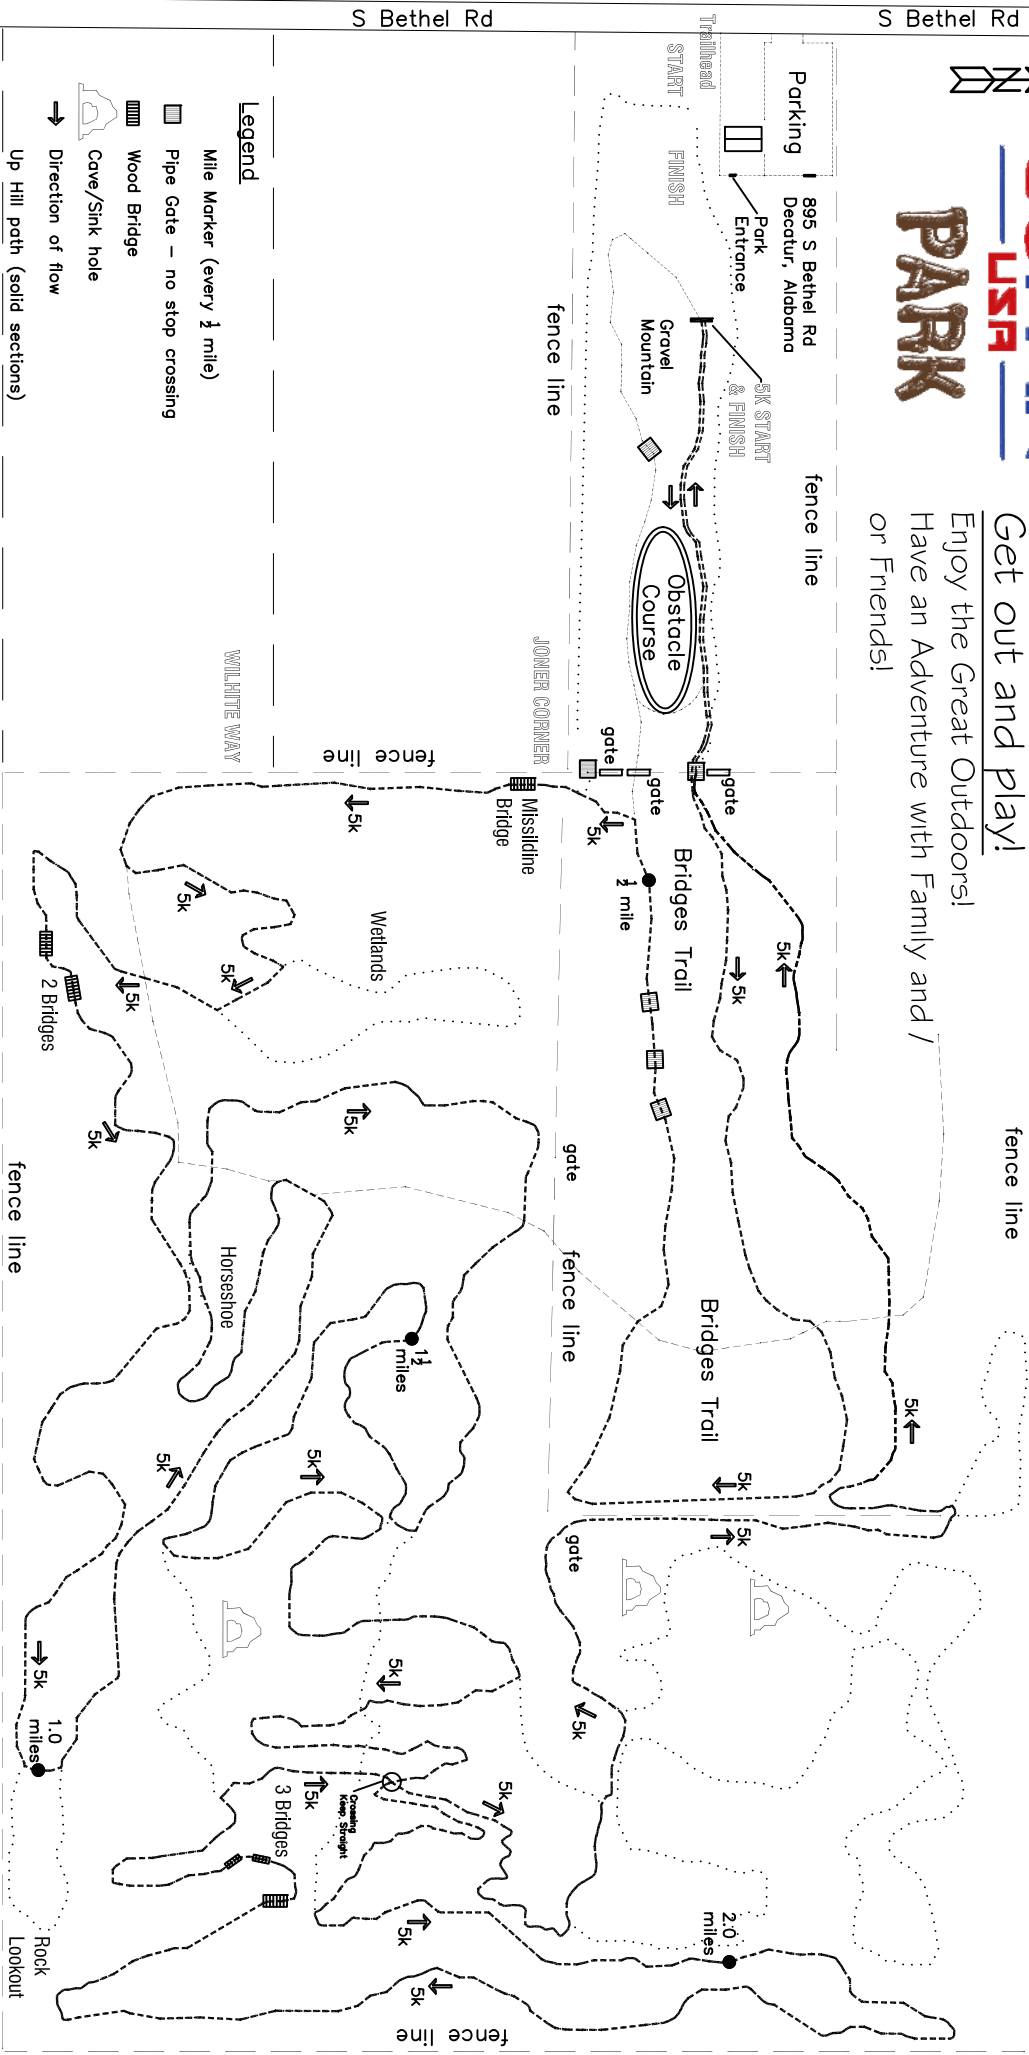

GOFAR USA PARK

Get out and play!

Enjoy the Great Outdoors!

Have an Adventure with Family and /
or Friends!

5K TRAIL

Call Your Pass Keep Your Distance 5K + 6 Feet

Saturday, July 25, 2020

- Legend**
- Mile Marker (every 1/2 mile)
 - Pipe Gate - no stop crossing
 - Wood Bridge
 - Cave/Sink hole
 - Direction of flow
- Up Hill path (solid sections)

WILHITE WAY

JONER CORNER

895 S Bethel Rd
Decatur, Alabama

Parking

Park
Entrance

5K START
& FINISH

Gravel
Mountain

Obstacle
Course