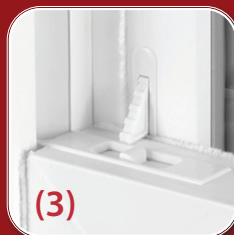

## FEATURES

- Solid fusion welded vinyl frame and sash for strong, seamless corners. Corners not compromised with knock outs or gaps. (1)  
Lift rails are part of sash extrusion, not added later. (2)
- Balance System sash operates easily, quietly and never slips.
- Both sash tilt inside the home for easy cleaning.  
Recessed tilt latches operate easily.  
Sash limit locks allow secure partial opening. (3)
- Heavy duty weather stripping and full, continuous over and under interlock at meeting rails reduces air infiltration and condensation.  
Many competitors notch out interlock at sash lock, which sacrifices the seal. (4)
- Heavy duty sash locks with cam action lock and keeper for secure, air tight lock. (5)
- Sloped one piece sill is designed for positive water drain-off. There are no “weep holes” to plug up, as in many competitors’ windows. (6)
- Insulated glass optimizes thermal performance and reduces condensation.
- Fiberglass mesh half screen with aluminum frame  
Optional full screen and/or aluminum mesh.
- Lifetime Warranty Frame and Sash.