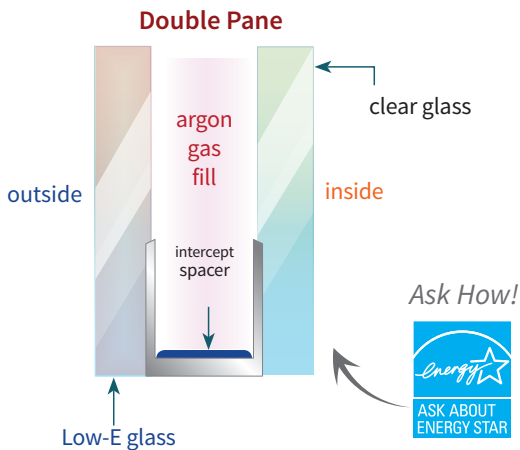

### Standard Screen Mesh

- Sight more obstructed
- Less Airflow than BetterVUE Screens
- Proven and Reliable

\*Also available in Pet Screen

GLIDER

## Foam Filled Extrusions\*

Foam in frame adds extra thermal performance.