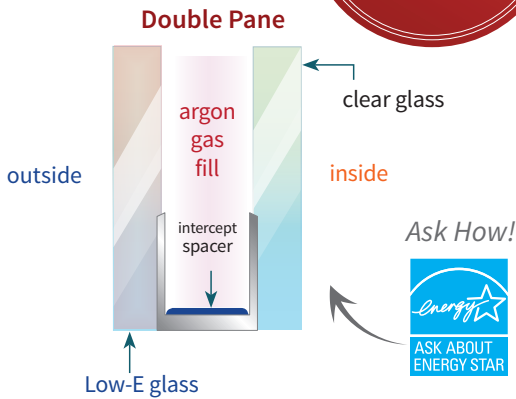

## Screen Options\*

### BetterVUE<sup>®</sup> Screen Mesh

- Better Insect Screen
- 10% Better Insect Protection
  - 20% Better Airflow
  - 20% Clearer View

### Standard Screen Mesh

- Sight more obstructed
- Less Airflow than UltraVUE & BetterVUE Screens
- Proven and Reliable

\*Also available in Pet Screen

GLIDER