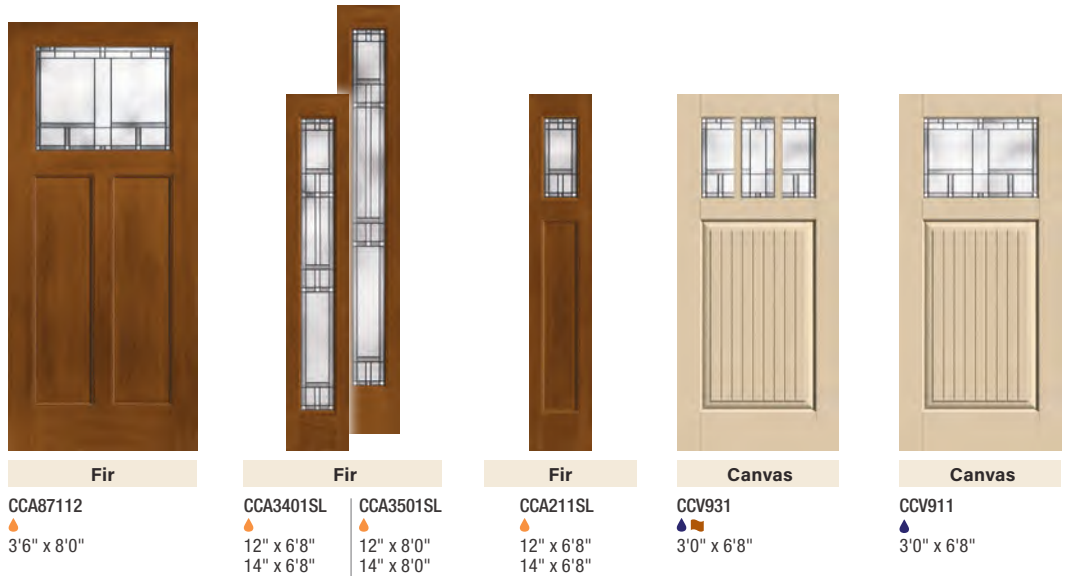

Fir
CCA87112
3'6" x 8'0"

Fir
CCA3401SL
12" x 6'8"
14" x 6'8"

Fir
CCA3501SL
12" x 8'0"
14" x 8'0"

Fir
CCA211SL
12" x 6'8"
14" x 6'8"

Canvas
CCA211
3'0" x 6'8"

Canvas
CCA8211
3'0" x 6'8"

◆
ARBORWATCH®