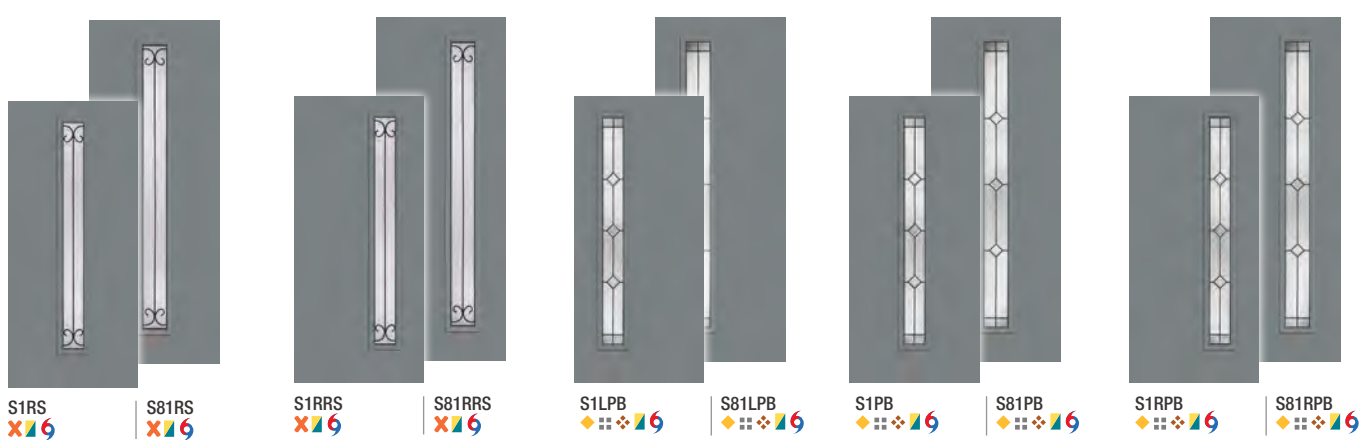

LÍNEA *Continues on next page.*

Privacy & Textured Glass Options

Add the code to the blank in the style number for the desired door and glass combination. For details on glass options, see page 246.

- XK = Reeded
- XC = Chord
- XR = Rainglass
- XE = Satin Etch
- XJ = Chinchilla
- XN = Granite

Key

- ★ Low-E Glass (LE)
- Black Nickel Caming (1D)
- Brushed Nickel Caming (1C)
- ❖ Brass Caming (1A)
- ✕ Wrought Iron (1W)
- ▨ Scrolled & Flat Advanta Lite Frame
- 6 WBDR / HVHZ Options