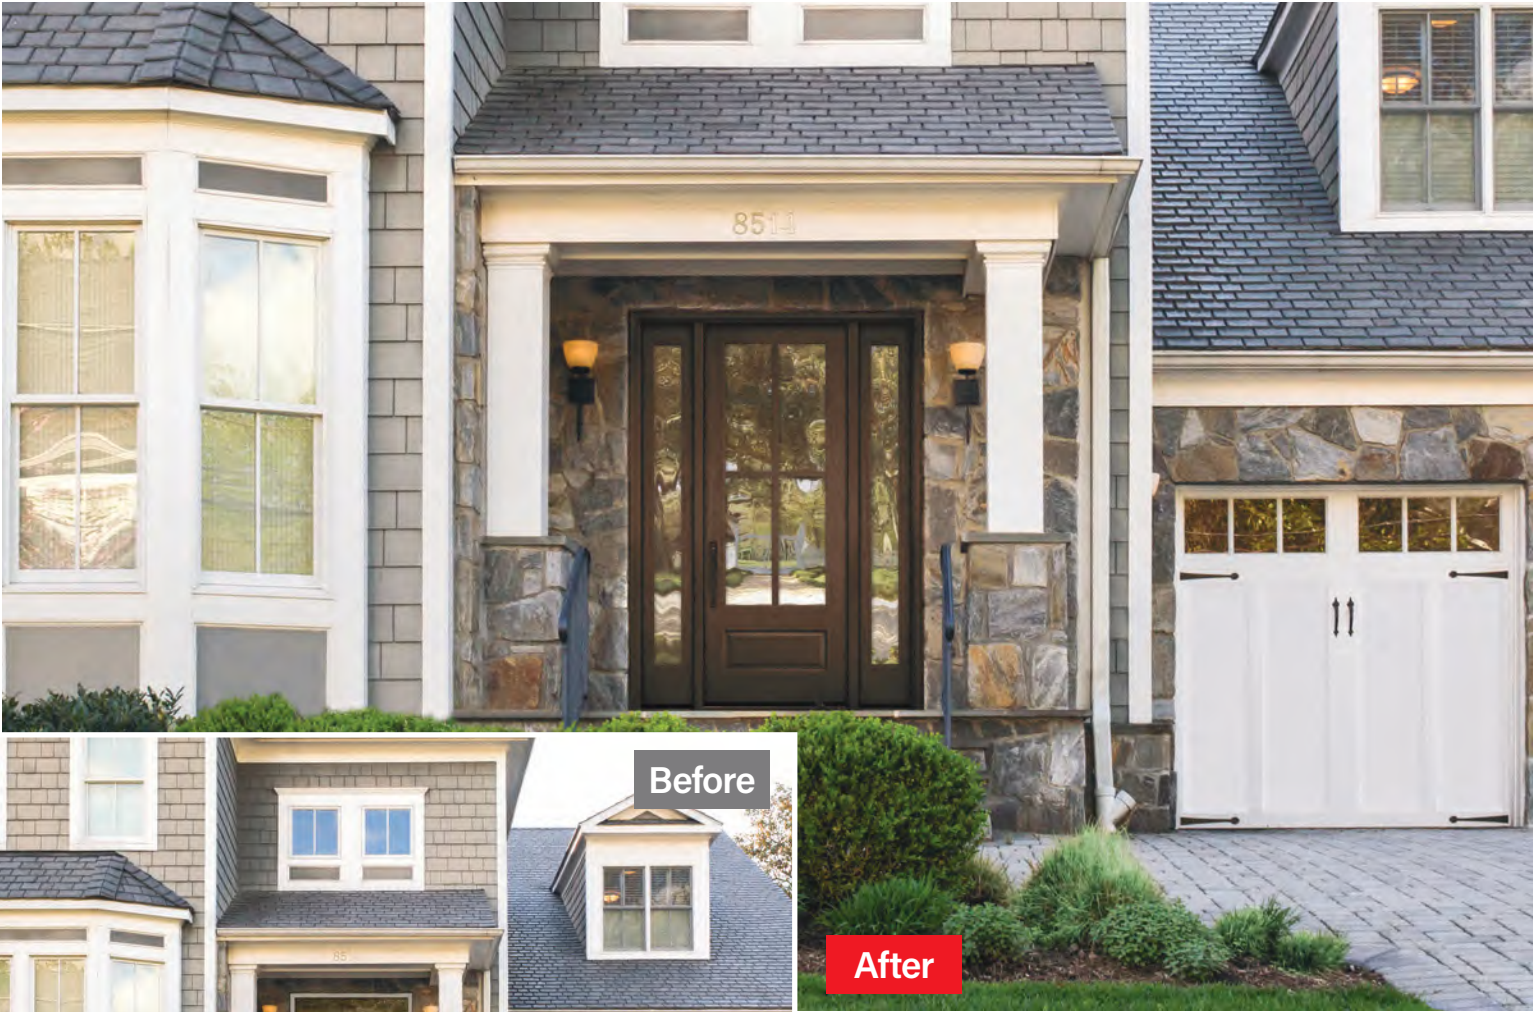

Make a Smart Investment

Therma-Tru® Doors

After

Make a great first impression.

A front door is nearly impossible to ignore when walking into a home, and for potential homebuyers, first impressions are critical. How attractive a home is from the exterior tends to set expectations for the interior and beyond.

In fact, in a recent survey, **44% of homeowners said they were more likely to purchase a home with an enhanced entry**, and one in three homeowners said they were willing to pay a premium for one.*