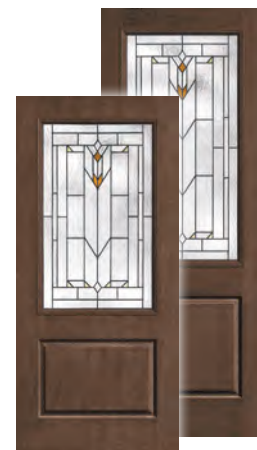

Mahogany

CCR1414 3'0" x 6'8" | CCR81414 3'0" x 8'0"

For transoms, see page 102.

Note: Product images show exterior side of door.

Note: See page 285 for important product details that may help with your purchase decision.

Right Page: Classic Craft Mahogany Grain, Augustine Glass, Door – CCR20527, Finish – New Earth