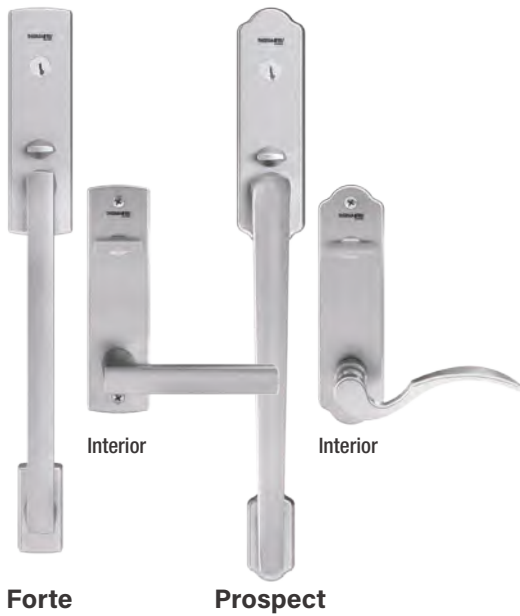

Handleset Options for Standard Door MPLS

Designed to complement Therma-Tru® door styles from traditional to contemporary.