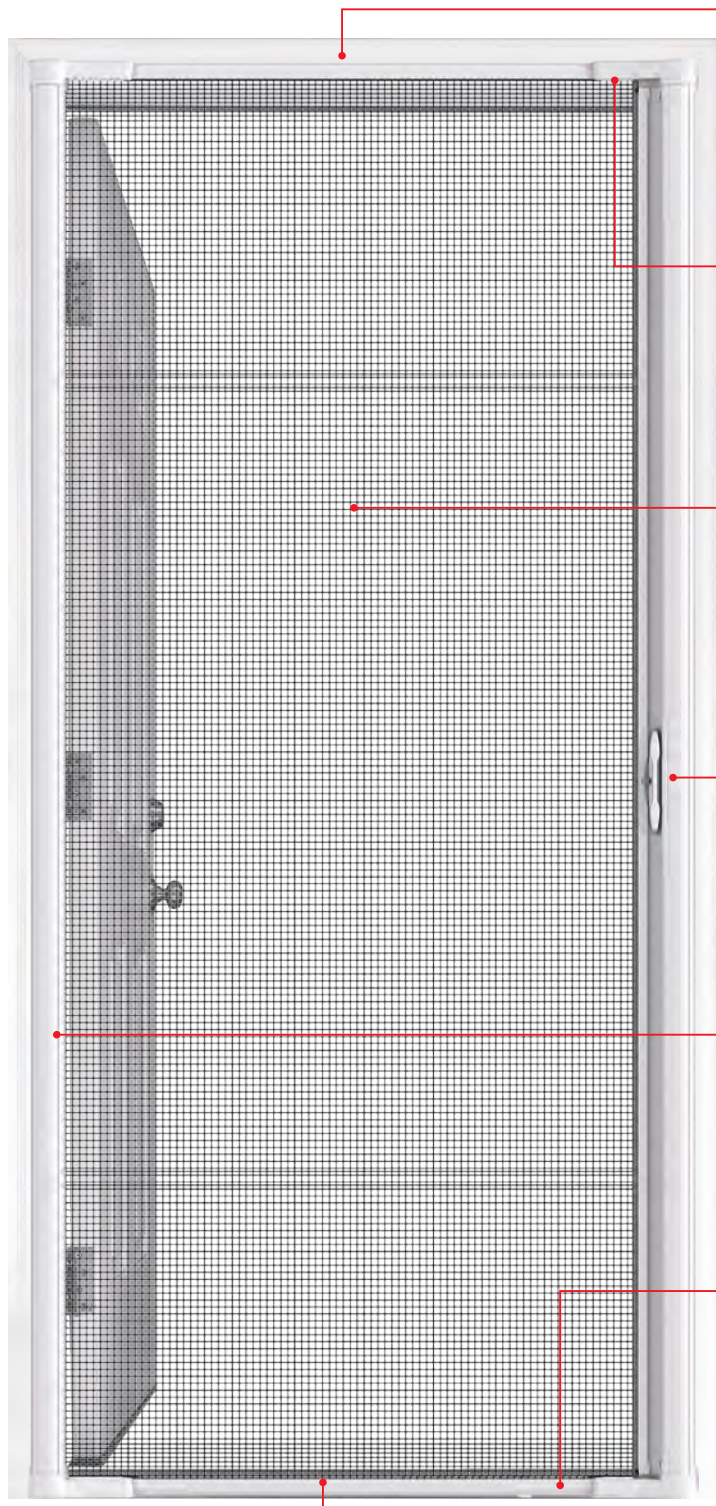

**Face mount installation** allows for an easier install while providing a full pass-through space without an intrusive cassette or track.

**E-Z Glide System** enables smooth screen retraction and extension without slamming.