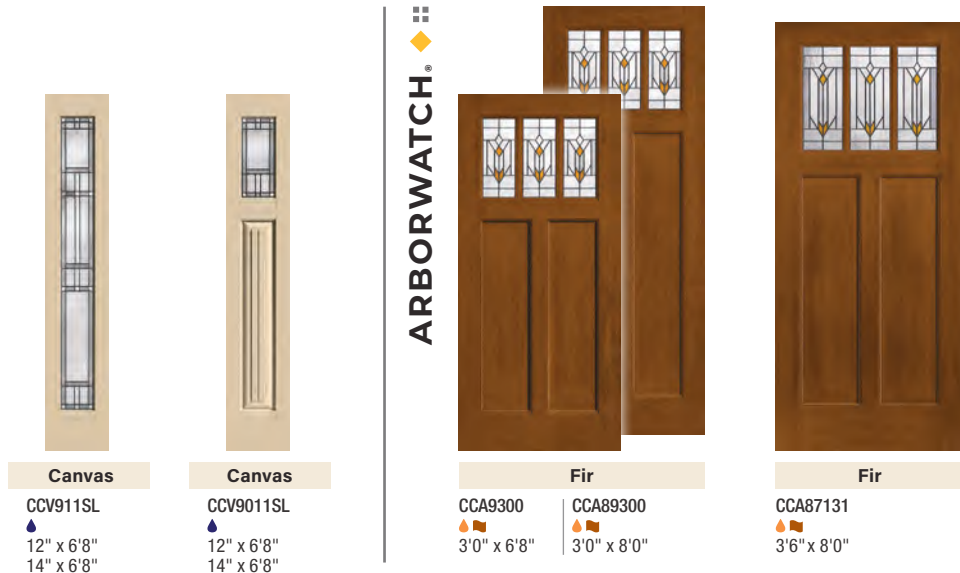

Canvas
CCV911SL
12" x 6'8"
14" x 6'8"

Canvas
CCV9011SL
12" x 6'8"
14" x 6'8"

Fir
CCA9300
3'0" x 6'8"

Fir
CCA89300
3'0" x 8'0"

Fir
CCA87131
3'6" x 8'0"