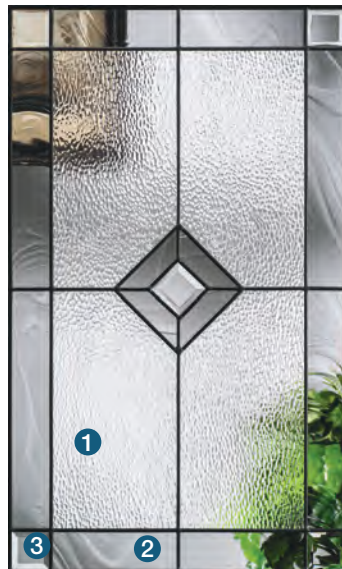

Black Nickel

Pembridge™

Simplistic in its design, Pembridge features a field of ① hammered glass framed by ② gray baroque glass and ③ multifaceted bevels. A central diamond shape adds a decorative touch.

Note: The use of gray baroque glass varies based on glass size.

Black Nickel