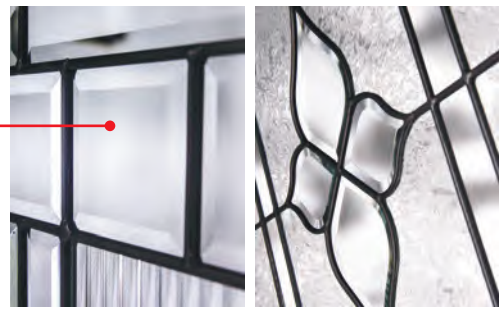

**IMPACT DOORS**

Feature a built-in 24-gauge steel plate lining.

**NEW IMPACT FLUSH-GLAZED GLASS**

Offers clean style and an increased daylight opening.

**IMPACT GLASS**

Features special laminated glass construction.