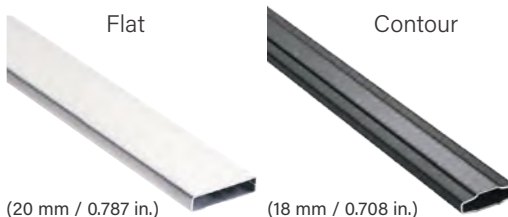

GBG BAR OPTIONS