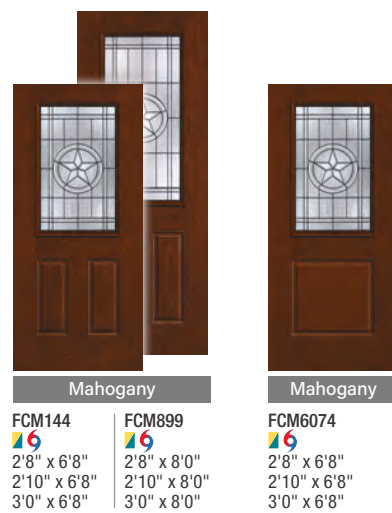

TEXAS STAR ◆ ■

TEXAS STAR Continues on next page.

Key

- Black Nickel Caming (1D)
- Brushed Nickel Caming (1C)
- ✗ Wrought Iron (1W)
- ▢ Scrolled & Flat Advanta Lite Frame
  Not available for 2'4" and 2'6" doors or 10" sidelites.
- ▢ Flat Advanta Lite Frame
  Not available for 2'4" and 2'6" doors or 10" sidelites.
- 6 WBDR Options
- 6 WBDR / HVHZ Options
- E Elevated 10" Bottom Rail Options