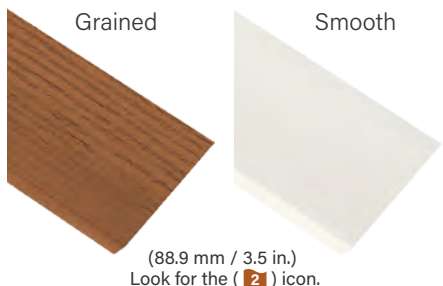

GRILLES BETWEEN GLASS (GBGS)

Contour or flat GBG bars are thermally sealed between two panes of tempered glass for the convenience of a smooth, easy-to-clean glass surface.

Look for the (◆ ◆ ◆ ◆) icons.

FIXED GRILLES

Fixed grilles are molded as part of the lite frame on the interior and exterior panes of tempered glass. Can be stained or painted to complement the home's décor.

Look for the (◆) icon.

SDL BAR OPTIONS

Smooth SDL bars are color matched to PrismaGuard Alpine.

GBG BAR OPTIONS

GBG Color Options

Key

- Simulated Divided Lites (SDL)
- Simulated Divided Lites (SDLF1)
- Simulated Divided Lites (SDLF2)
- Flat or Contour White Grilles Between Glass (GBGF / GBGC)
- Flat Almond Grilles Between Glass (GBGF)
- Flat Bronze Grilles Between Glass (GBGF)
- Flat or Contour Black Grilles Between Glass (GBGF / GBGC)
- Fixed Grilles (FXG)