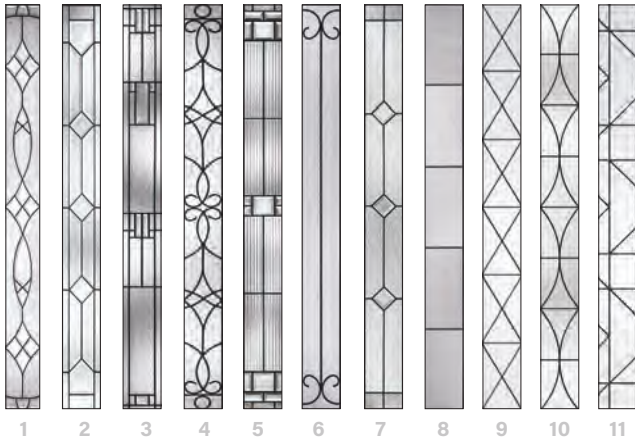

Decorative Glass

Available for Línea.