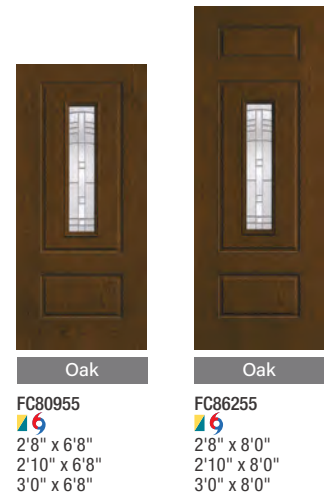

MAPLE PARK ♦ ♦

Oak
FC80955
2'8" x 6'8"
2'10" x 6'8"
3'0" x 6'8"

Oak
FC86255
2'8" x 8'0"
2'10" x 8'0"
3'0" x 8'0"

Key

- ☀ Low-E Glass (LE)
- Black Nickel Caming (1D)
- ⦿ Brushed Nickel Caming (1C)
- Brass Caming (1A)
- ✕ Wrought Iron (1W)
- ◻ Scrolled & Flat Advanta Lite Frame
  Not available for 2'4" and 2'6" doors or 10" sidelites.
- ◻ Scrolled Advanta Lite Frame
  Not available for 2'4" and 2'6" doors or 10" sidelites.
- ◻ Simulated Divided Lites (SDL)
- Flat or Contour White Grilles Between Glass (GBGF / GBGC)
- Flat Almond Grilles Between Glass (GBGF)
- Flat Bronze Grilles Between Glass (GBGF)
- Flat or Contour Black Grilles Between Glass (GBGF / GBGC)
- Fixed Grilles (FXG)