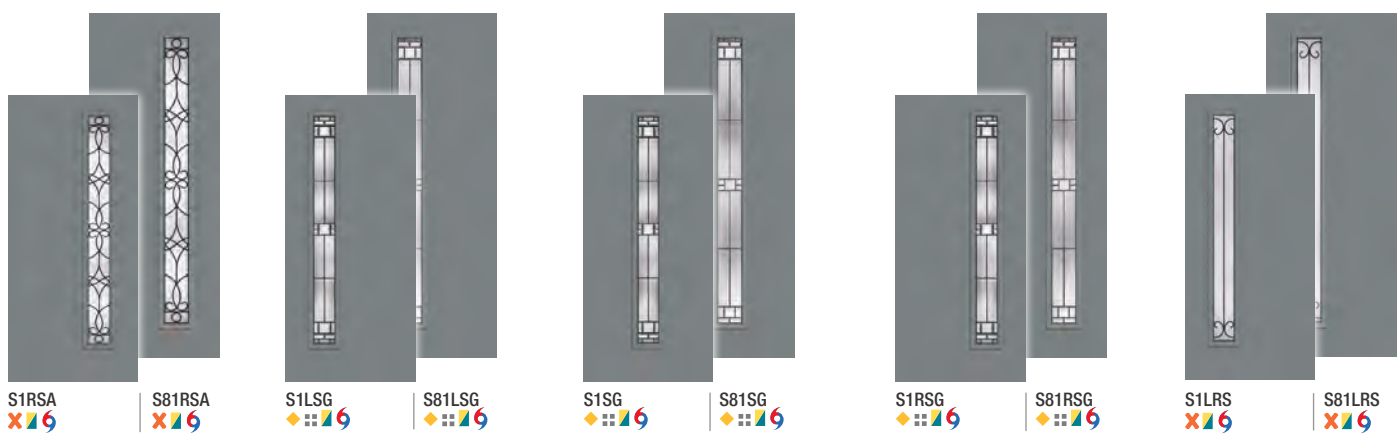

LÍNEA *Continues on next page.*

Privacy & Textured Glass Options

Add the code to the blank in the style number for the desired door and glass combination. For details on glass options, see page 246.

- XK = Reeded
- XC = Chord
- XR = Rainglass
- XE = Satin Etch
- XJ = Chinchilla
- XN = Granite

Key

- ★ Low-E Glass (LE)
- Black Nickel Caming (1D)
- Brushed Nickel Caming (1C)
- ❖ Brass Caming (1A)
- ✕ Wrought Iron (1W)
- ▨ Scrolled & Flat Advanta Lite Frame
- 6 WBDR / HVHZ Options