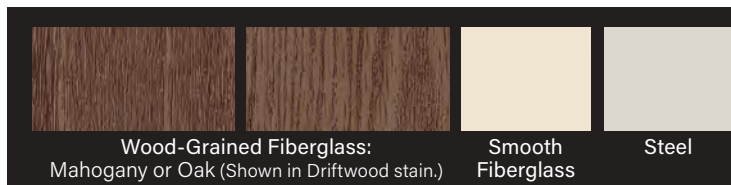

It's your decision, by design.

Select a look for the door and sidelites. Choose a material. Find an available glass design and frame to complete the statement. Stain or paint it any color. Explore all the possible combinations at thermatru.com/pulse.

Note: Door and sidelite styles shown in smooth fiberglass with flat lite frame. To see styles in other material choices, go to thermatru.com/pulse.