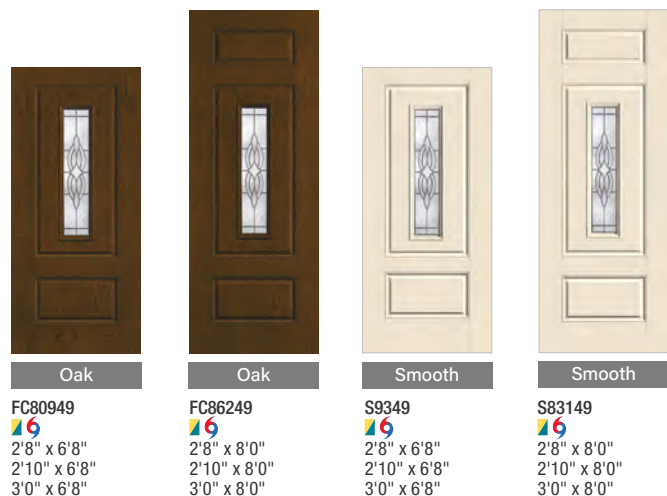

WELLESLEY.™ ◆ ◆ ◆ ◆

Oak
FC80949
2'8" x 6'8"
2'10" x 6'8"
3'0" x 6'8"

Oak
FC86249
2'8" x 8'0"
2'10" x 8'0"
3'0" x 8'0"

Smooth
S9349
2'8" x 6'8"
2'10" x 6'8"
3'0" x 6'8"

Smooth
S83149
2'8" x 8'0"
2'10" x 8'0"
3'0" x 8'0"