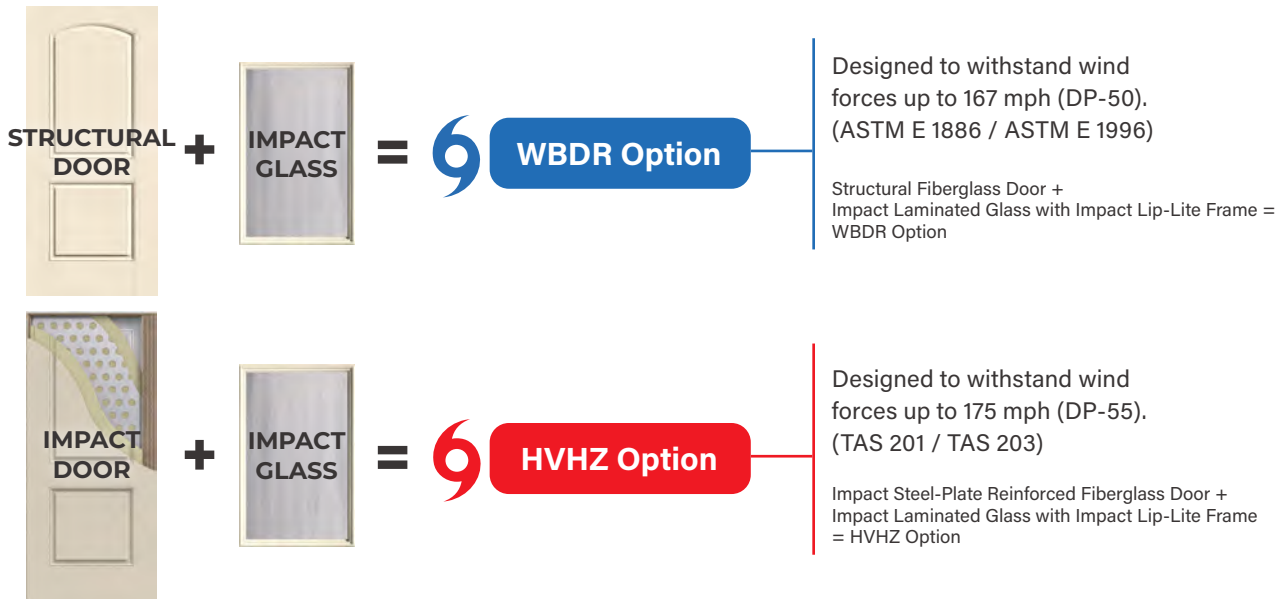

2 Use the icons to find available Therma-Tru® product options in this catalog.

WBDR / HVHZ Options: Look for this icon to find door and sidelite styles that can be configured for WBDR or HVHZ.

3 Verify that there is a Therma-Tru product approval specific to your area for the door system configuration before buying.*

4 Make sure the product is installed in compliance with the product approval to meet building codes.

The performance of the door system depends on how it is installed. Proper installation is required to comply with building codes.

*Product approvals show that the door system meets applicable codes when selected, assembled and installed as instructed. Note: See your Therma-Tru seller or visit thermatru.com for product approvals and installation instructions. Always confirm building code requirements in your area before buying. Follow weather and news reports to assess severe weather situations and obey local authorities' shelter and evacuation orders. No product guarantees safety for persons or property, nor makes any premises hurricane- or impact-proof.