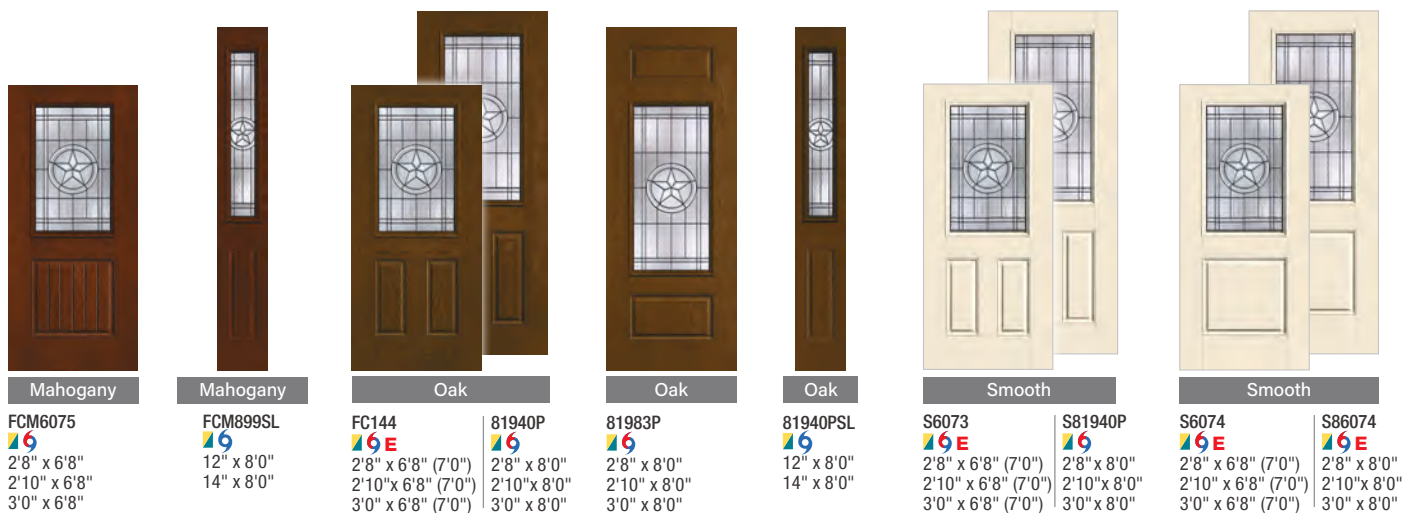

TEXAS STAR ◆ ■

TEXAS STAR Continues on next page.

Key

- Black Nickel Caming (1D)
- Brushed Nickel Caming (1C)
- ✗ Wrought Iron (1W)
- ▢ Scrolled & Flat Advanta Lite Frame
  Not available for 2'4" and 2'6" doors or 10" sidelites.
- ▢ Flat Advanta Lite Frame
  Not available for 2'4" and 2'6" doors or 10" sidelites.
- 6 WBDR Options
- 6 WBDR / HVHZ Options
- E Elevated 10" Bottom Rail Options