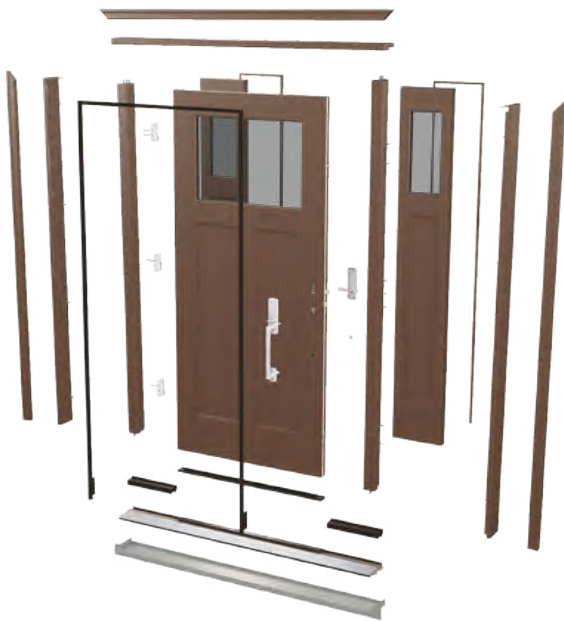

Door System Components

Engineered to work together.

A Therma-Tru® door with genuine Therma-Tru components is more than a beautiful door – it's a complete door system engineered with craftsman precision for durability and reliability through the years. And, a Therma-Tru fiberglass door system with genuine Therma-Tru components is backed by the industry's most comprehensive lifetime limited warranty.

Visit our online replacement parts page to maintain the integrity of a complete door system with genuine Therma-Tru components at thermatru.com/parts.