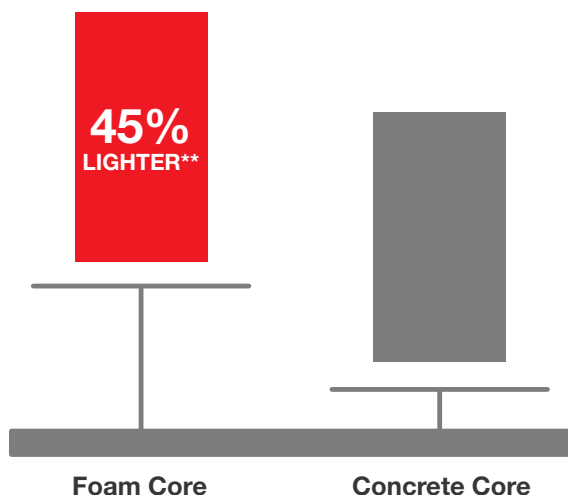

Therma-Tru® Fire-Rated Doors

Therma-Tru offers products to meet most national and local code requirements for house-to-garage, multi-family residential and hotel / motel unit entries.* Explore a wide variety of 20-minute Fire-rated fiberglass and steel door styles.

- Smooth-Star® 20-minute Fire-rated fiberglass doors are constructed with a polyurethane foam core that reduces overall door slab weight by 45% for easier handling and installation.**

20-Minute Fire-Rated Fiberglass Doors

- Tested to withstand a minimum of 20-minutes of fire exposure with temperatures that reach more than 1,400 degrees Fahrenheit.
- Features a 20-minute positive pressure rating.
- Certified by Intertek, Warnock Hersey for mortise lock use and features a wide lock stile to provide proper handleset reinforcement, combined with lock and hinge stiles that increase rigidity and stability.
- More durable than steel, and resist dents, scratches and rust, making them ideal for high-traffic, heavy-use environments.
- Features full-length lock side blocking, as well as blocking for panic and closure applications.
- Ideal for hotels, apartments, office buildings and other applications with security locks and card readers.

ADDITIONAL OPTIONS

- Solid-panel steel wood-edge doors also available with the 20-minute Fire-rated label, starting on page 243.

For California Projects

Therma-Tru Smooth-Star 20-minute Fire-rated fiberglass doors meet or exceed building codes and regulations specific to the state of California, including:

- ✓ California Wildland Urban Interface (WUI) requirements.
- ✓ California Air Resources Board (CARB) formaldehyde regulations.
- ✓ California State Fire Marshall test CA SFM 12-7A-1.

For Florida Projects

Therma-Tru Smooth-Star foam core 20-minute Fire-rated fiberglass doors include options to meet building codes and regulations specific to the state of Florida.

- ✓ Approved for structural use in Florida.
- ✓ Approved for Wind-Borne Debris Regions (WBDR).

*To confirm fire door requirements in your jurisdiction, always check with your local building code authority.
**Comparison of 20-minute foam core Fire-rated door to a 20-minute concrete core Fire-rated door with similar style.
Note: To see the third-party Intertek (Warnock-Hersey) listing reports, visit thermatru.com/performance.
Left: Smooth-Star Door – SSF120