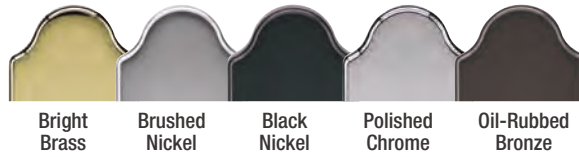

FINISH OPTIONS