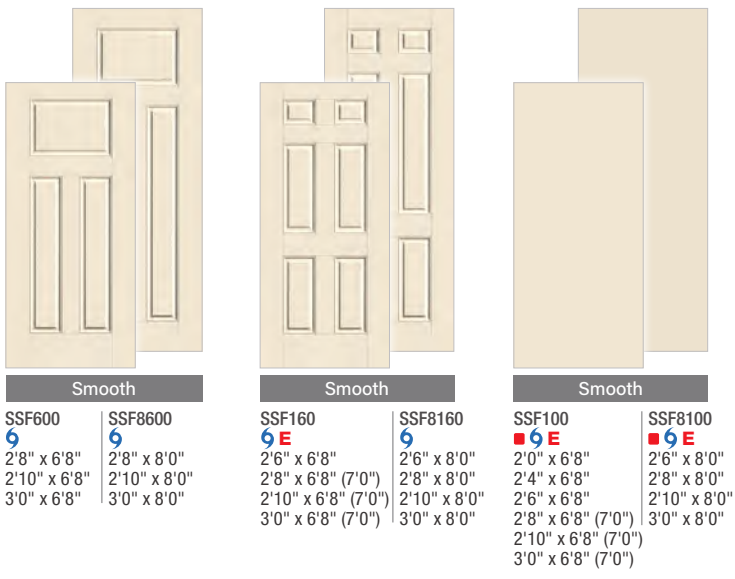

20-Minute Fire-Rated Wood Edge – Steel

PROFILES™