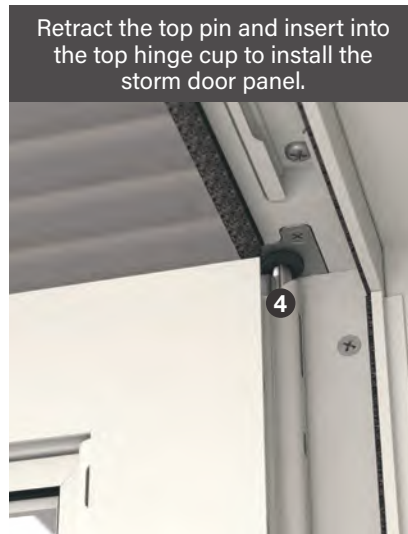

THE STORM DOOR IS EASY TO INSTALL AT THE JOBSITE

The concealed hinges featuring retractable pins **4** and the revolutionary hidden closer with Click&Hold™ technology **5** enable a quick and intuitive installation experience. After the installation of the entry door, install the closer, sweep and hardware. Then, follow these three simple steps to complete the job.

Scan the QR code to learn more about storm door panel installation.