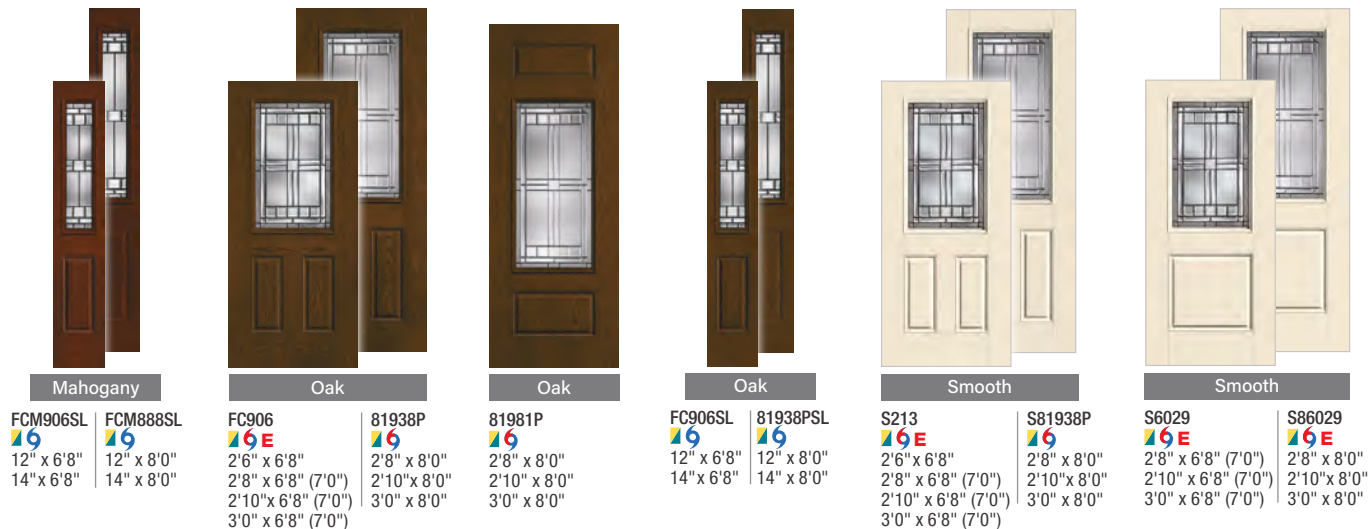

TEXAS STAR ◆ ■

TEXAS STAR Continues on next page.

Key

- Black Nickel Caming (1D)
- Brushed Nickel Caming (1C)
- ✗ Wrought Iron (1W)
- ▢ Scrolled & Flat Advanta Lite Frame
  Not available for 2'4" and 2'6" doors or 10" sidelites.
- ▢ Flat Advanta Lite Frame
  Not available for 2'4" and 2'6" doors or 10" sidelites.
- 6 WBDR Options
- 6 WBDR / HVHZ Options
- E Elevated 10" Bottom Rail Options