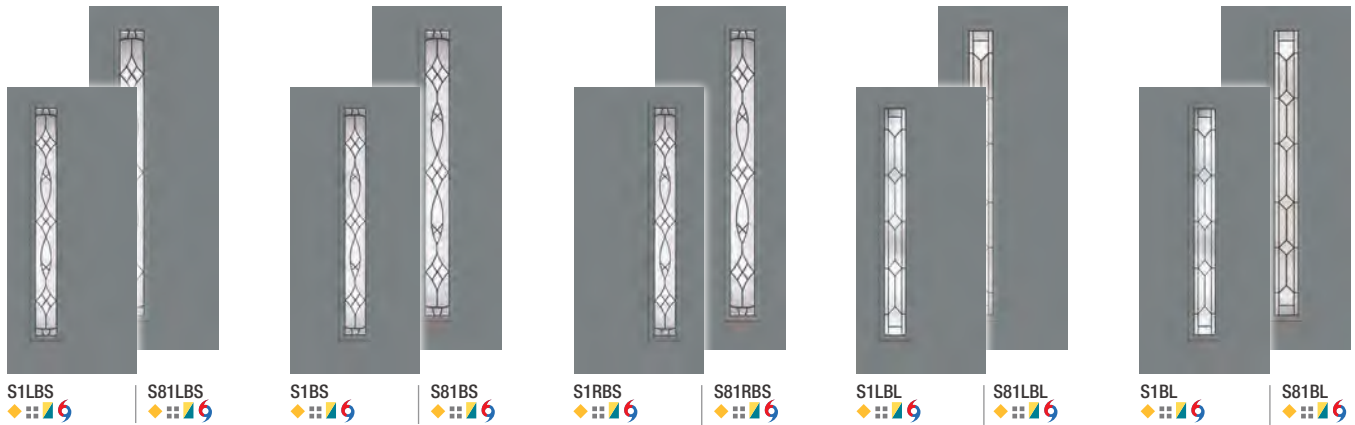

Línea

Note: Product images show exterior side of door.

It's your decision, by design.

Select a look for the door and sidelites. Choose a material. Find an available glass design and frame to complete the statement. Stain or paint it any color. Explore all the possible combinations at thermatru.com/pulse.

Wood-Grained Fiberglass:
Mahogany or Oak (Shown in Driftwood stain.)

Smooth Fiberglass

Steel

Note: Door and sidelite styles shown in smooth fiberglass with flat lite frame. To see styles in other material choices, go to thermatru.com/pulse.

Note: See page 285 for important product details that may help with your purchase decision.

Top: Pulse Ari, Echelon Glass with Flat Lite Frame, Doors - S83EC, Finish - Canyon