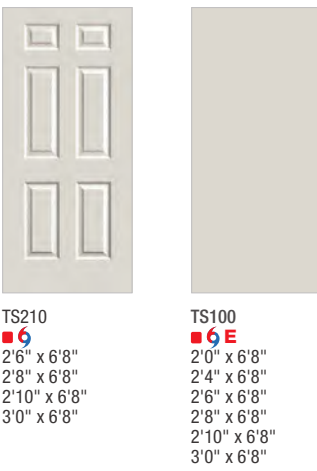

Key

- No Stile Lines
- Ⓢ WBDR / HVHZ Options
- Ⓢ WBDR Options
- E Elevated 10" Bottom Rail Options