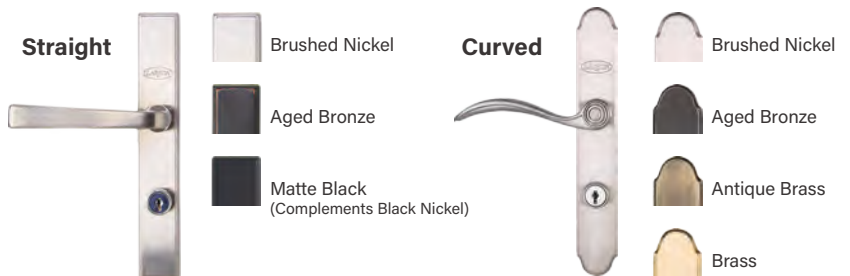

7 QuickFit™ Handlesets***

Straight

- Brushed Nickel
- Aged Bronze
- Matte Black (Complements Black Nickel)

Curved

- Brushed Nickel
- Aged Bronze
- Antique Brass
- Brass