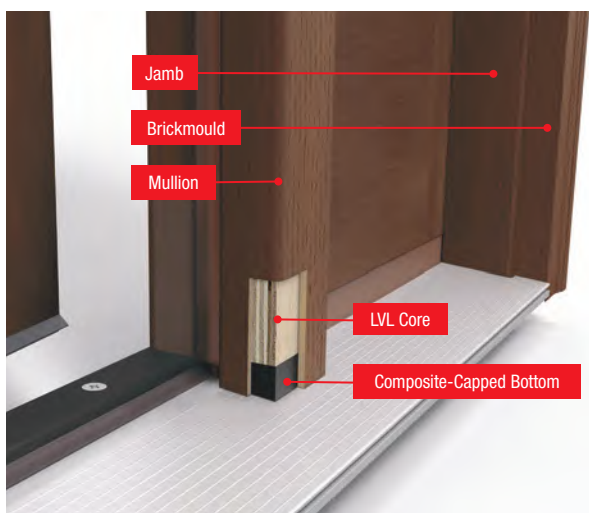

**6 Lip-lite frame** (shown right) features a **compression seal** against weather on the outside of the **door** and an **adhesive seal** against weather on the outside of the **glass**. **Flush-glazed glass** (shown left) is built directly into the door without a Lip-lite frame, featuring a **high-performance adhesive weather seal** inside and out.