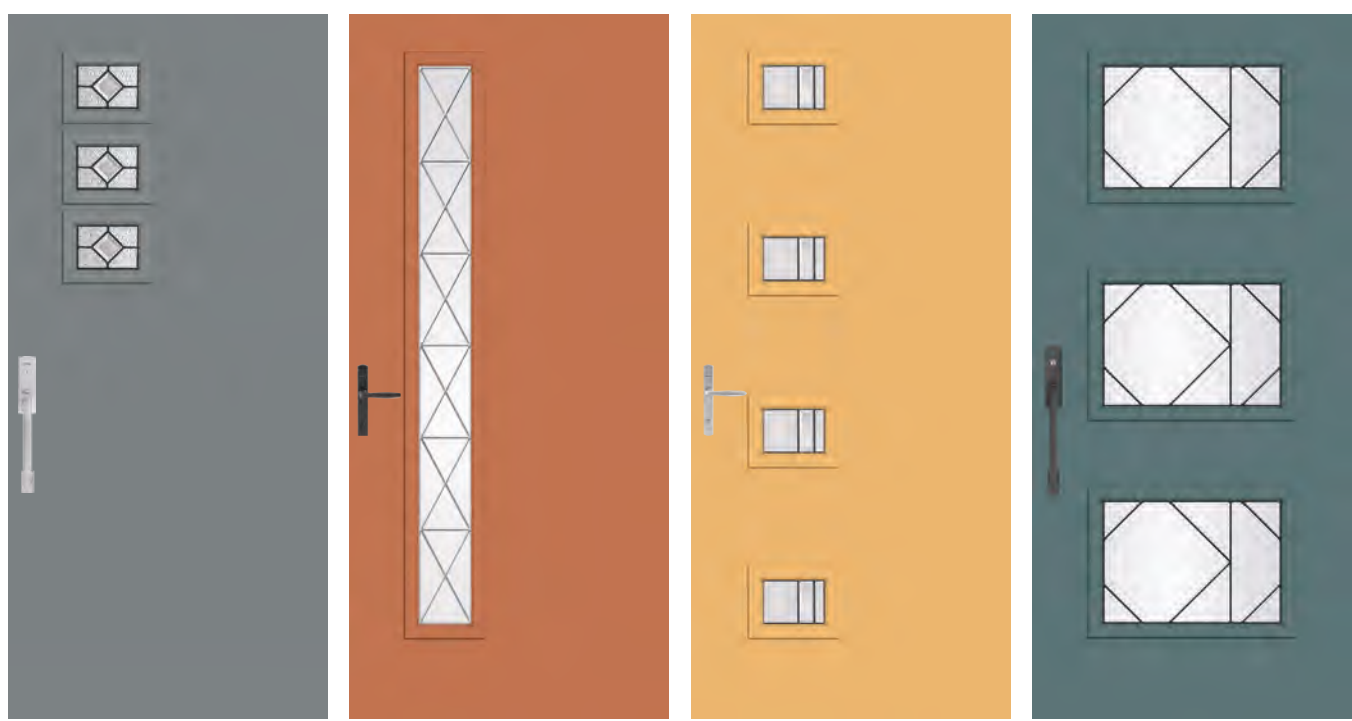

## It's your decision, by design.

Pulse is geometry with energy. Designed to be fun and easy to mix and match with sleek, flush door and sidelite styles, you can create a modern entrance without missing a beat. Explore all the possible combinations at [thermatru.com/pulse](http://thermatru.com/pulse). Mix and match to get the style numbers needed to order. Turn the page for a glimpse of available styles and sizes.