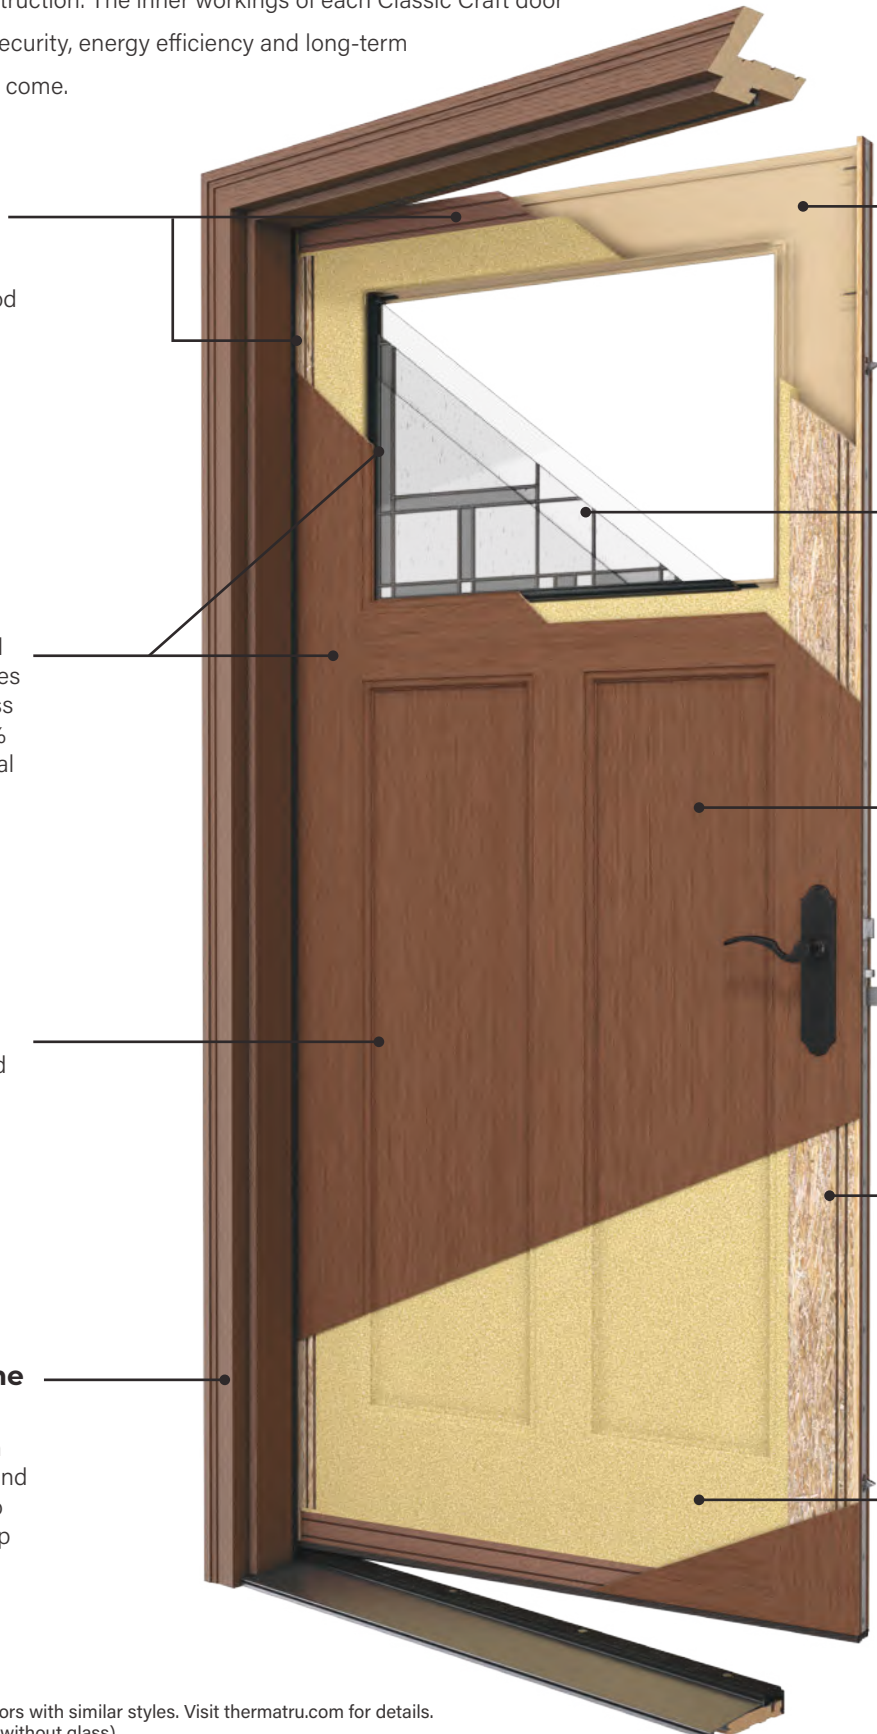

Premium construction, inside and out.

Highlighting the best of craftsmanship and innovation, Classic Craft® premium entryways boast impressive, well-designed features and remarkable construction. The inner workings of each Classic Craft door lay the foundation for exceptional strength, security, energy efficiency and long-term performance you can depend on for years to come.

Engineered for Moisture Protection

Features composite top and bottom rails and solid hardwood edges for increased moisture and rot protection all the way around the door.

Designed with Authenticity

Features construction identical to wood doors with narrow stiles and rails, and flush-glazed glass options that are more than 10% wider* to welcome more natural light into the home.

Tested to Withstand Mother Nature

Designed and rigorously tested to withstand and protect from the damaging effects of harsh weather conditions.

Thermo-Tru. Door Frame

Created specifically for Thermo-Tru doors to deliver an entire entry system designed and engineered to work together to resist leaks and drafts, and help maintain energy efficiency and weather resistance.

*Comparison of Classic Craft to other standard fiberglass doors with similar styles. Visit thermatru.com for details.

**Comparison of R-Values of fiberglass to wood doors (both without glass).

Right Page Top: Classic Craft Walnut Grain Door - CCW8901L; Low-E Glass Direct Set Sidelite - DRS82131SL, Finish - Acorn

Right Page Middle: Classic Craft Mahogany Grain, Homeward Glass, Door - CCM82801, Finish - Barley