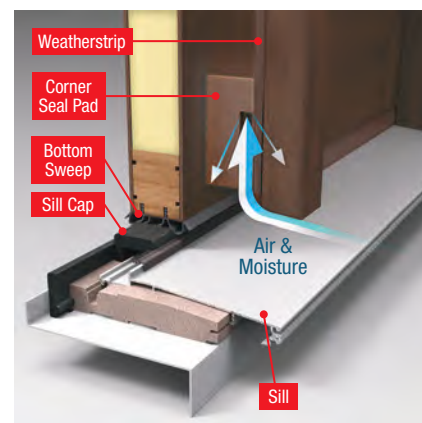

3 Corner seal pads (inswing only) complete the seal between the **sill cap**, **bottom sweep** and **weatherstrip** to help block potential pathways where wind-driven moisture can infiltrate the bottom corner of the door system.