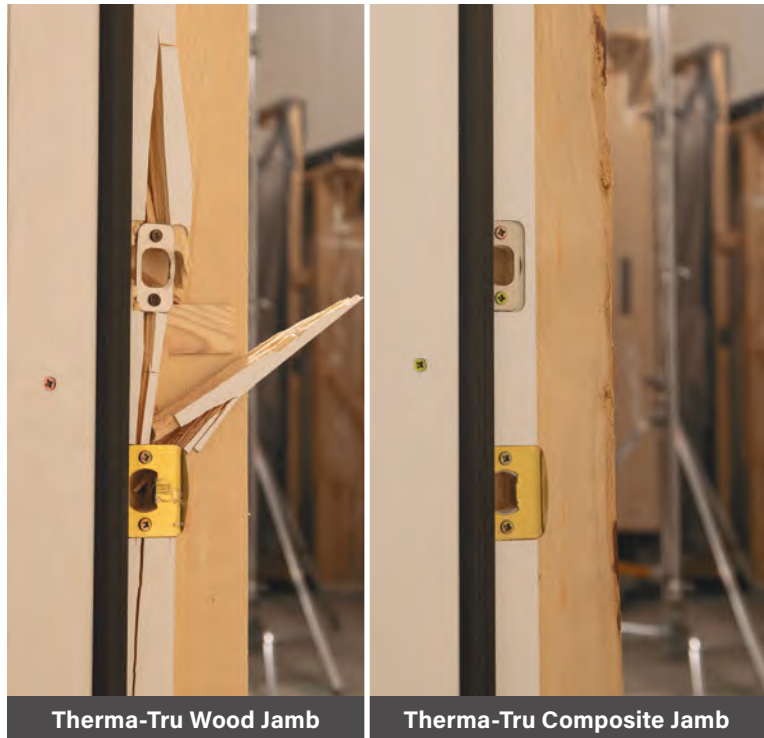

Therma-Tru Wood Jamb

Therma-Tru Composite Jamb

*Comparison of pendulum impact test results for Therma-Tru composite door frame and standard finger-jointed Pine wood door frame, both with similar pre-hung doors.

**Comparison of pendulum impact test results for Therma-Tru doors in steel versus fiberglass. Visit thermatru.com for details.

¹Source: FBI Uniform Crime Reporting Program, "2019 Crime in the United States."

²Source: FBI Uniform Crime Reporting Program, "2019 Crime in the United States," Table 7.

³Source: asecurelife.com