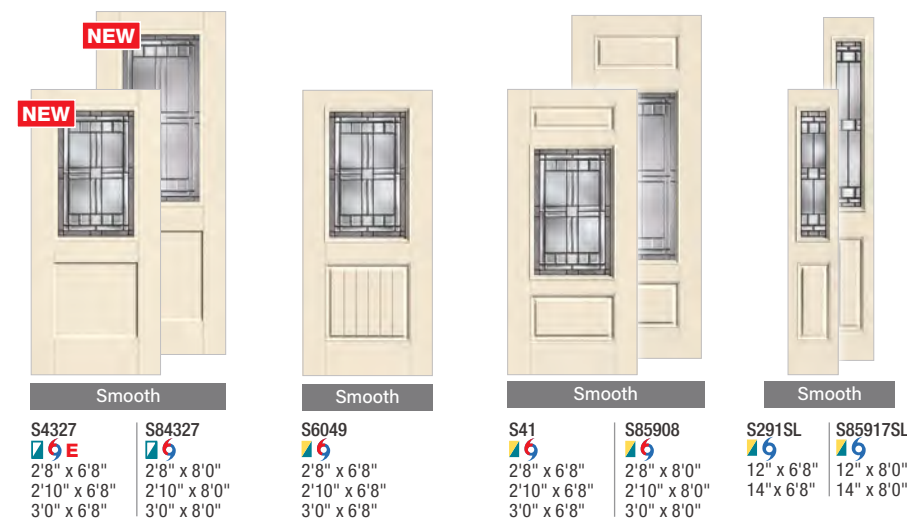

TEXAS STAR ◆ ■

TEXAS STAR Continues on next page.

Key

- Black Nickel Caming (1D)
- Brushed Nickel Caming (1C)
- ✗ Wrought Iron (1W)
- ▢ Scrolled & Flat Advanta Lite Frame
  Not available for 2'4" and 2'6" doors or 10" sidelites.
- ▢ Flat Advanta Lite Frame
  Not available for 2'4" and 2'6" doors or 10" sidelites.
- 6 WBDR Options
- 6 WBDR / HVHZ Options
- E Elevated 10" Bottom Rail Options