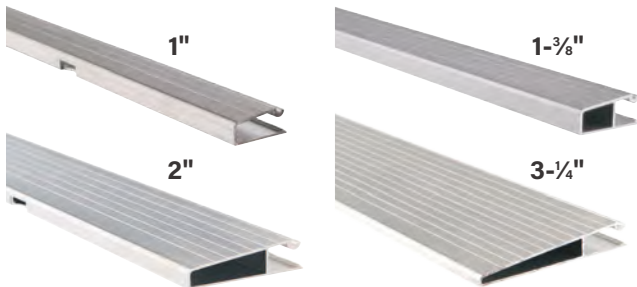

Inswing Sill Extenders