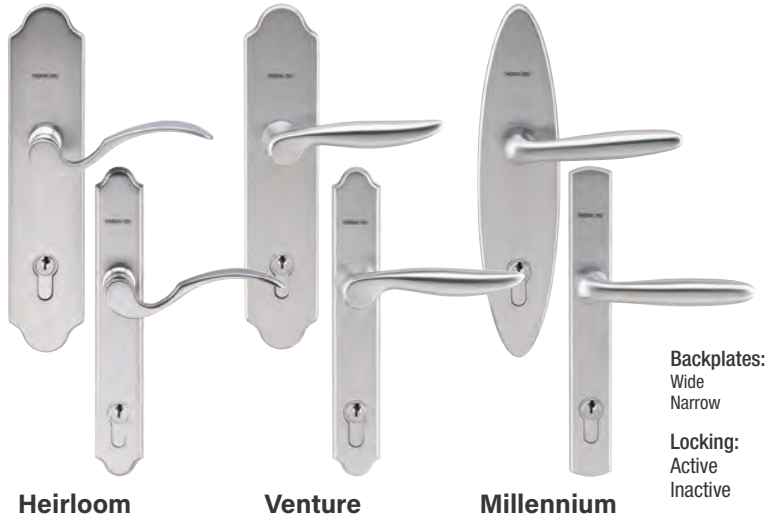

FINISH OPTIONS