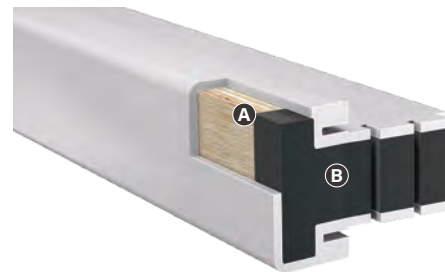

REINFORCED MULLIONS

Provide additional structural support and stability. All mullions are reinforced with a co-extruded **A** LVL core to provide additional structural support and stability and feature a **B** composite-capped bottom to eliminate the risk of water absorption and maintain a rot-free composite exterior.

Order composite door frame samples at store.thermatru.com.

*See your Therma-Tru seller for details on product availability.

**Comparison of pendulum impact test results for Therma-Tru composite door frame and standard finger-jointed Pine wood door frame, both with similar pre-hung doors.

***To confirm code requirements in your jurisdiction, always check with your local building code authority.

Note: See your Therma-Tru seller or visit thermatru.com for details on available product sizes and options, limited warranties and exclusions, and Rider. Frame-only warranty option for customers without a Therma-Tru door system.