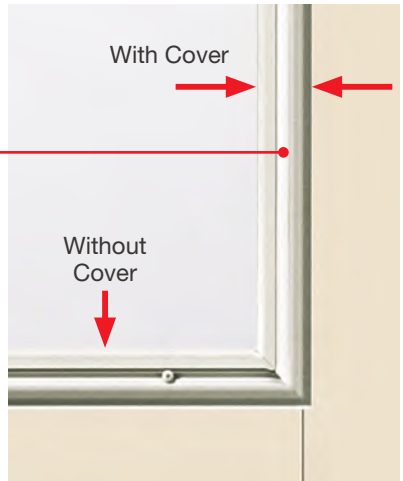

IMPACT LIP-LITE FRAME

Features durable, paintable aluminum construction. An attractive scrolled profile gives a thin, sleek appearance and a screw channel cover helps hide unsightly screws.