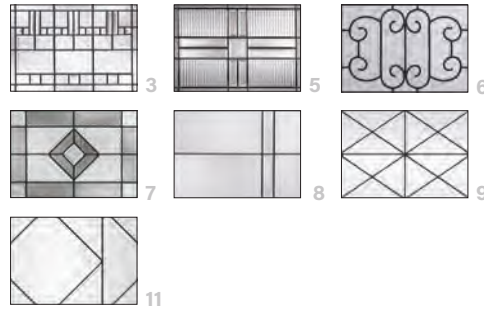

Available for Ari.

- 1 Blackstone.™
- 2 Crystalline.™
- 3 Sedona
- 4 Salinas.™
- 5 Saratoga.™
- 6 Reserva.™
- 7 Pembridge.™
- 8 Axis.™
- 9 Calix
- 10 Latitude
- 11 Echelon

Available for Echo.

4 THEN SELECT A FRAME

Choose the flat profile for modern appeal or scrolled profile for vintage style. Available in Advanta.* and Standard lite frames.