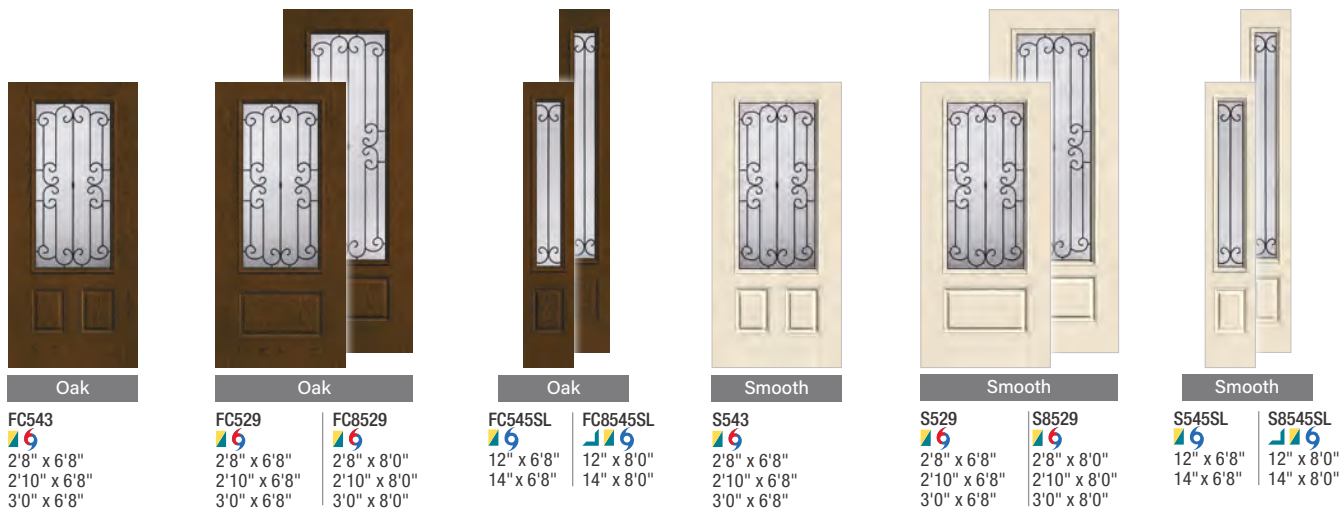

CONCORDE™ ◆ ◆ ◆

KENSINGTON™ ◆ ◆ ◆

KENSINGTON Continues on next page.

Key

- Black Nickel Caming (1D)
- ◆◆ Brushed Nickel Caming (1C)
- ◆◆◆ Brass Caming (1A)
- ✗ Wrought Iron (1W)
- ▤ Flat Lite Frame
- ▤ Scrolled & Flat Advanta Lite Frame
  Not available for 2'4" and 2'6" doors or 10" sidelites.
- 6 WBDR Options
- 6 WBDR / HVHZ Options