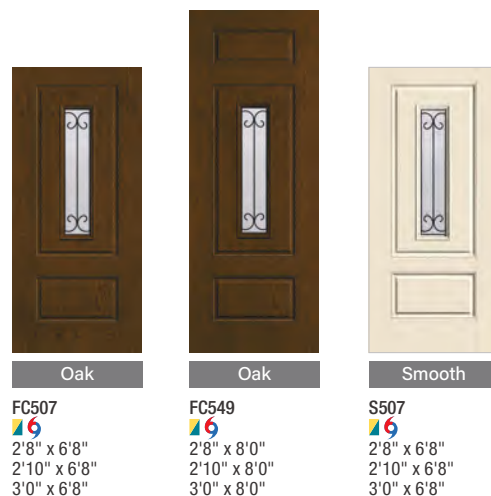

RISERVA. ✕

Oak
FC507
2'8" x 6'8"
2'10" x 6'8"
3'0" x 6'8"

Oak
FC549
2'8" x 8'0"
2'10" x 8'0"
3'0" x 8'0"

Smooth
S507
2'8" x 6'8"
2'10" x 6'8"
3'0" x 6'8"