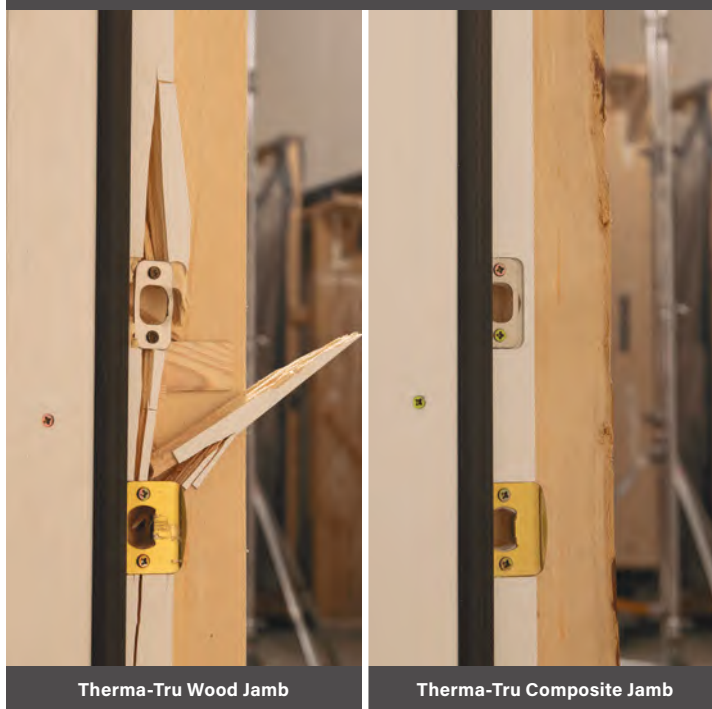

Pendulum Impact Test

CODE-COMPLIANT OPTIONS

Therma-Tru® composite door frame delivers the durability and reliability you expect from Therma-Tru with options to meet select national and local building code requirements.**

Impact-rated to meet high-wind and coastal region codes and regulations, offering excellent performance in extreme weather conditions while providing added protection.**

20-minute Fire-rated to meet most national and local code requirements for house-to-garage, multi-family residential and hotel / motel unit entries.**

*Comparison of pendulum impact test results for Therma-Tru composite door frame and standard finger-jointed Pine wood door frame, both with similar pre-hung doors.

**To confirm code requirements in your jurisdiction, always check with your local building code authority.

Note: See your Therma-Tru seller or visit thermatru.com for product approvals and installation instructions. Always confirm building code requirements in your area before buying. Follow weather and news reports to assess severe weather situations and obey local authorities' shelter and evacuation orders. No product guarantees safety for persons or property, nor makes any premises hurricane- or impact-proof. To see the third-party Intertek (Warnock-Hersey) listing reports, visit thermatru.com/performance.