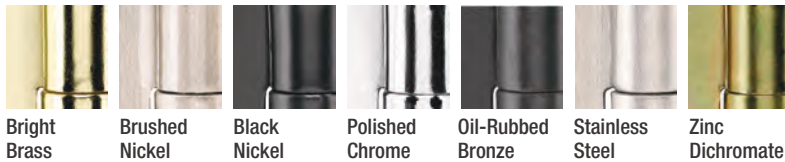

Self-Aligning Ball-Bearing

(Recommended for heavier Fiber-Classic, Smooth-Star and Steel doors.)

Contains locating tabs to assist in accurate alignment with specific door systems.

Classic-Craft® Ball-Bearing

(Recommended for Classic Craft premium entryways.)

Ball bearings help protect each hinge pivot for added support and stability.

Self-Aligning

(Recommended for heavier Fiber-Classic, Smooth-Star and Steel doors.)

Contains locating tabs to provide accurate alignment with specific door systems. Note: Non-removable pin option available with fixed pins, providing security on outswing applications.

Classic-Craft® Ball-Bearing - Staggered Hole Pattern

(Recommended for Classic Craft premium entryways.)

Ball bearings help protect each hinge pivot for added support and stability. Staggered hole pattern helps simplify assembly process. Note: Non-removable pin option available with fixed pins, providing security on outswing applications.

Security Tab

Security tabs prevent door from being taken off hinges, providing security on outswing applications.

Spring-Loaded

UL Listed with self-closing spring mechanism that helps pull the door closed for convenience or meets code requirements that may be applicable in Fire-door applications.*

HINGE FINISH OPTIONS

Hinge Finish Options	■ = Available - = Not Applicable									
	Adjustable	Classic Craft Ball-Bearing	Classic Craft Ball-Bearing - Staggered Hole Pattern	Classic Craft Ball-Bearing - Staggered Hole Pattern (Non-Removable Pin)	Self-Aligning Ball-Bearing	Self-Aligning	Self-Aligning NRP (Non-Removable Pin)	Security Tab	Spring-Loaded	
Bright Brass	■	■	■	■	■	-	-	-	-	
Brushed Nickel	■	■	■	■	■	■	■	■	■	
Black Nickel	■	■	■	■	■	-	■	-	■	
Polished Chrome	■	■	■	■	■	-	■	-	■	
Oil-Rubbed Bronze	■	■	■	■	■	■	■	-	■	
Stainless Steel	-	■	■	■	■	-	■	■	■	
Zinc Dichromate	-	■	■	■	■	■	■	■	■	

Hinges position the door to properly compress the weatherstrip and help ensure smooth operation. Features options to suit various applications and mate with mortise pockets machined into our doors. Adjustable security strike plate wraps around the jamb and engages the frame for added support and strength, and resistance against forced entry.