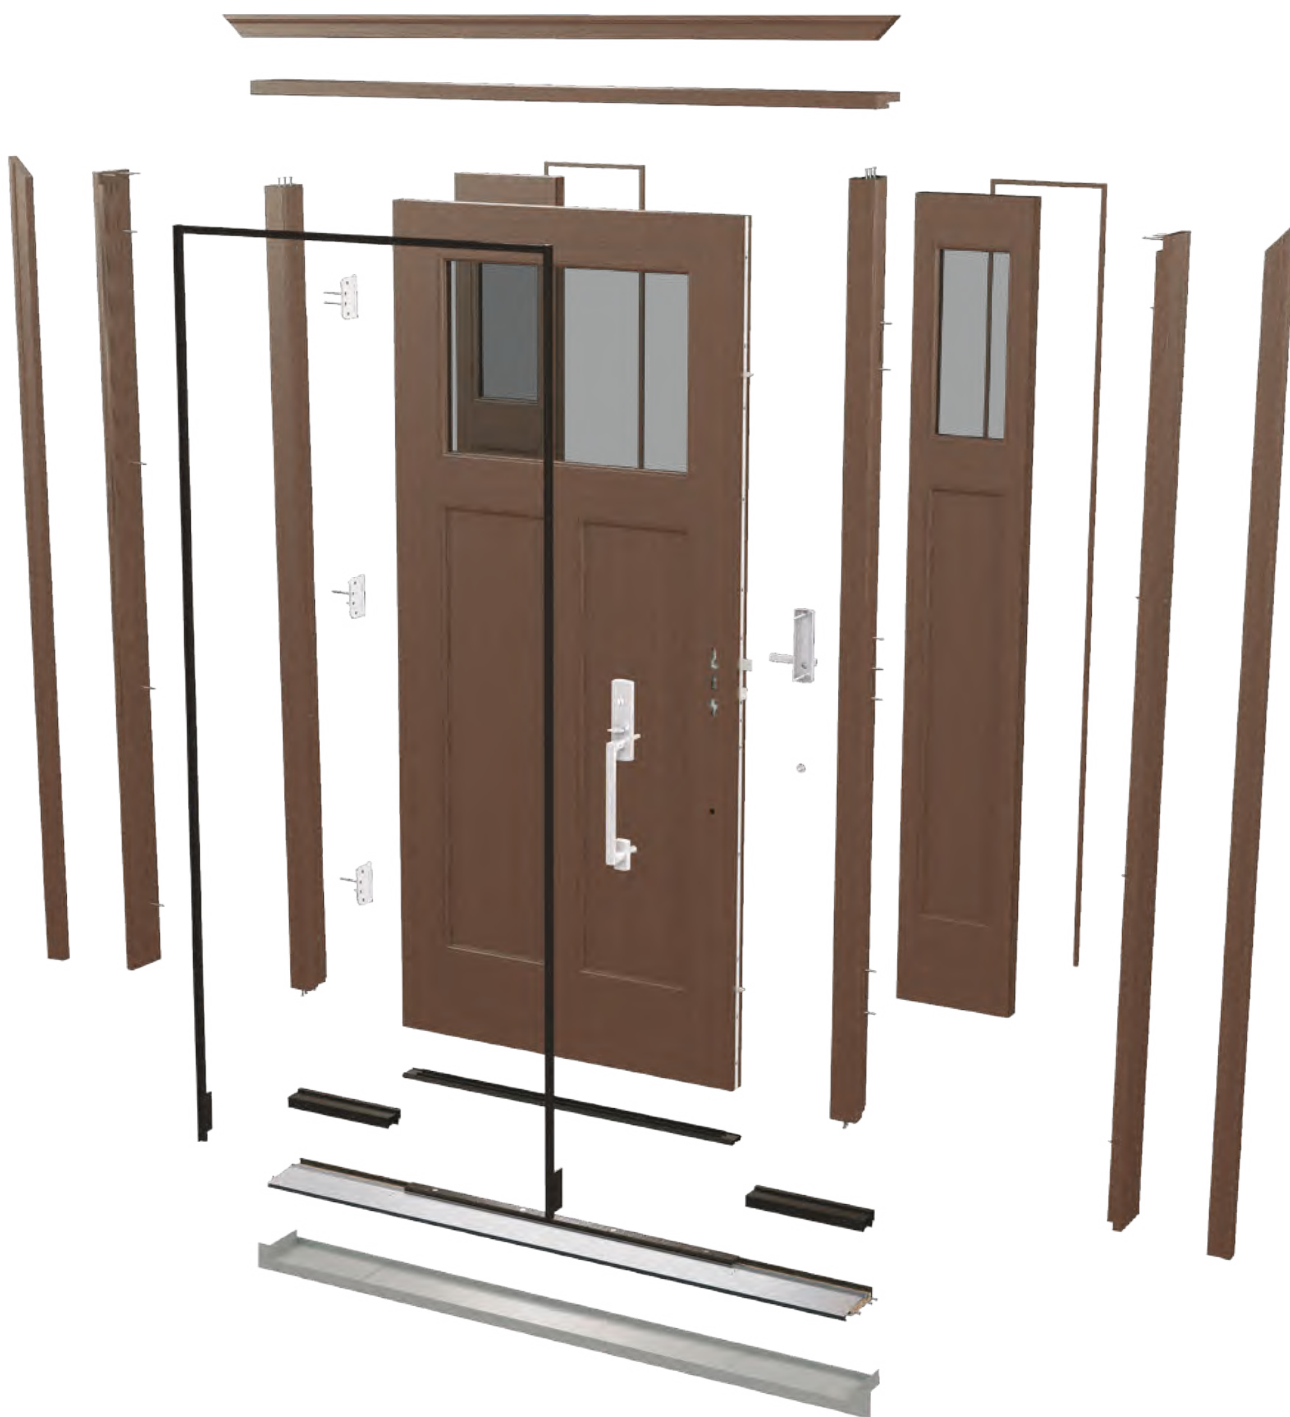

Next-level engineering.

Classic Craft complete entryway systems are designed with a full suite of premium-grade components, including ball-bearing hinges, medium-reach weatherstrip, 7-shape corner seal pads and more. Each piece is engineered with craftsman precision to create an unrivaled entry experience built to perform for a lifetime.

*Brand Use Study, 2023 *Builder* magazine.

Left Page: Classic Craft Mahogany Grain, Borrassa Glass, Door - CCM81519