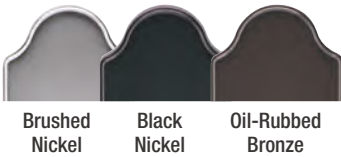

FINISH OPTIONS