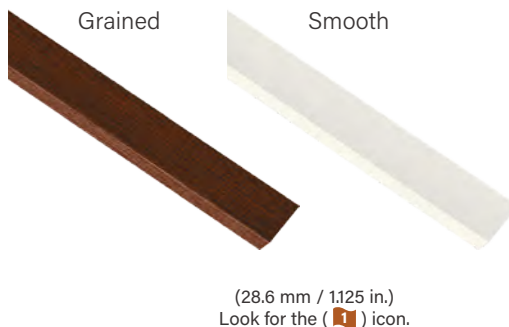

SDL BAR OPTIONS

Smooth SDL bars are color matched to PrismaGuard Alpine.