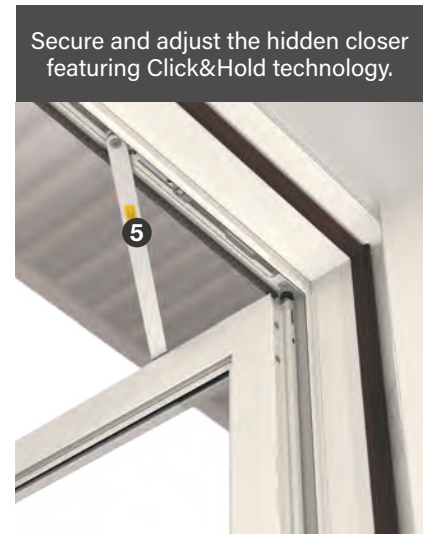

THE STORM DOOR IS EASY TO INSTALL AT THE JOBSITE

The concealed hinges featuring retractable pins **4** and the revolutionary hidden closer with Click&Hold™ technology **5** enable a quick and intuitive installation experience. After the installation of the entry door, install the closer, sweep and hardware. Then, follow these three simple steps to complete the job.

Scan the QR code to learn more about storm door panel installation.