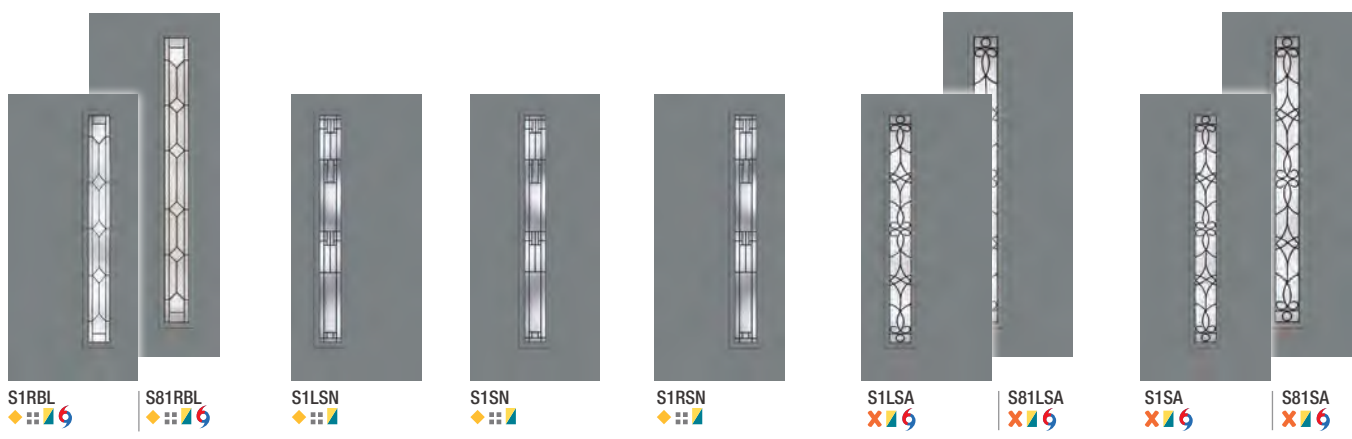

LÍNEA *Continues on next page.*

Privacy & Textured Glass Options

Add the code to the blank in the style number for the desired door and glass combination. For details on glass options, see page 246.

- XK = Reeded
- XC = Chord
- XR = Rainglass
- XE = Satin Etch
- XJ = Chinchilla
- XN = Granite

Key

- ★ Low-E Glass (LE)
- Black Nickel Caming (1D)
- Brushed Nickel Caming (1C)
- ❖ Brass Caming (1A)
- ✕ Wrought Iron (1W)
- ▨ Scrolled & Flat Advanta Lite Frame
- 6 WBDR / HVHZ Options