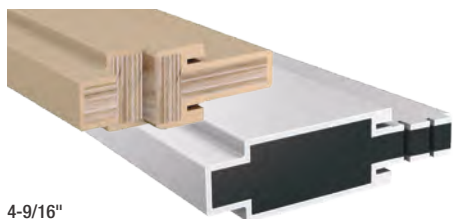

### Storm Door-Ready Mullions

4-9/16"  
6-9/16"

7/16" x 5/16" Cove Mould