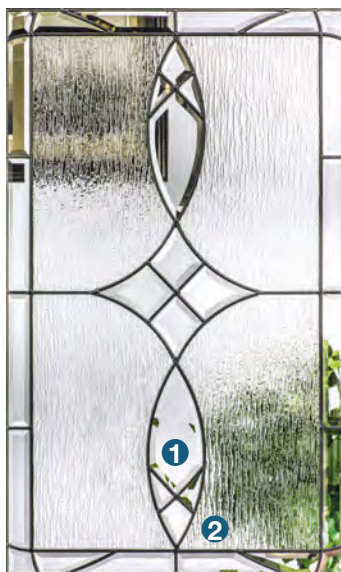

Decorative & Specialty Glass Designs

Blackstone®

Traditional English design meets
1 clear curved bevels, **2** rainglass
and coming to create the distinctive
styling of Blackstone. Entries get
the best of both privacy and
simple refinement.

Glass Privacy Rating

Black Nickel