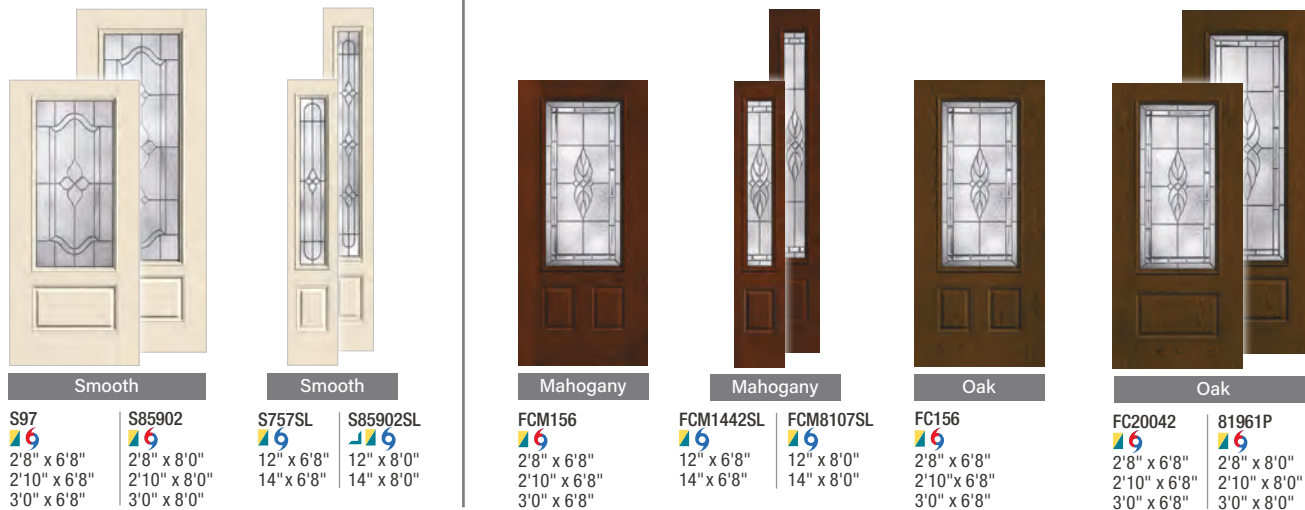

KENSINGTON™ ◆ ◆ ◆

KENSINGTON Continues on next page.

Key

- Black Nickel Caming (1D)
- ◆◆ Brushed Nickel Caming (1C)
- ◆◆◆ Brass Caming (1A)
- ✗ Wrought Iron (1W)
- ▤ Flat Lite Frame
- ▤ Scrolled & Flat Advanta Lite Frame
  Not available for 2'4" and 2'6" doors or 10" sidelites.
- 6 WBDR Options
- 6 WBDR / HVHZ Options