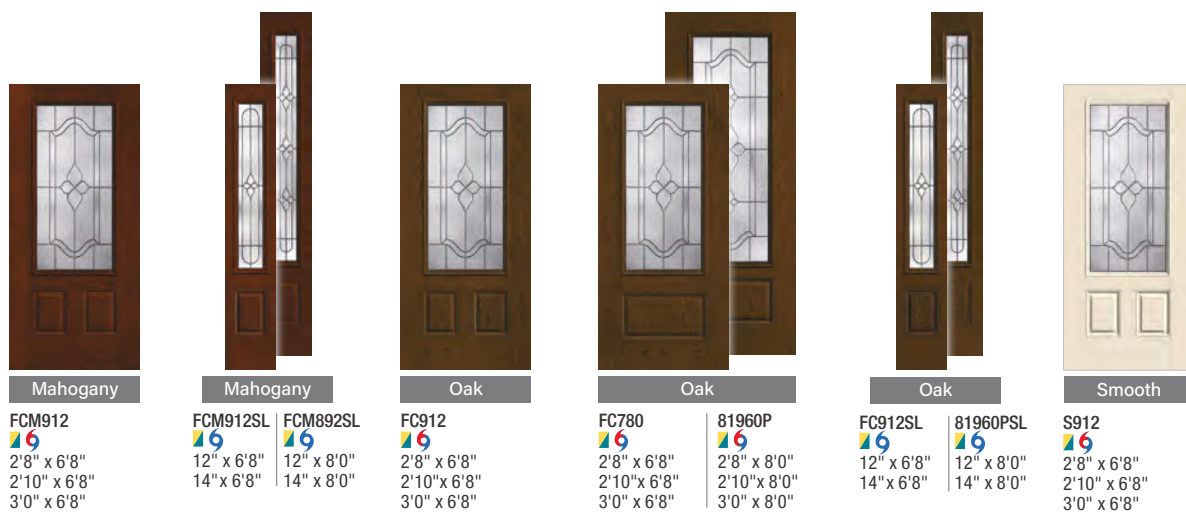

CONCORDE™ ◆ ◆ ◆