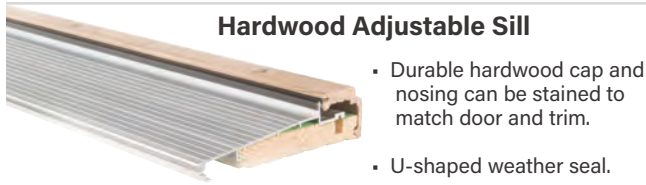

Hardwood Adjustable Sill

- Durable hardwood cap and nosing can be stained to match door and trim.
- U-shaped weather seal.
- Adjustable flush screws.