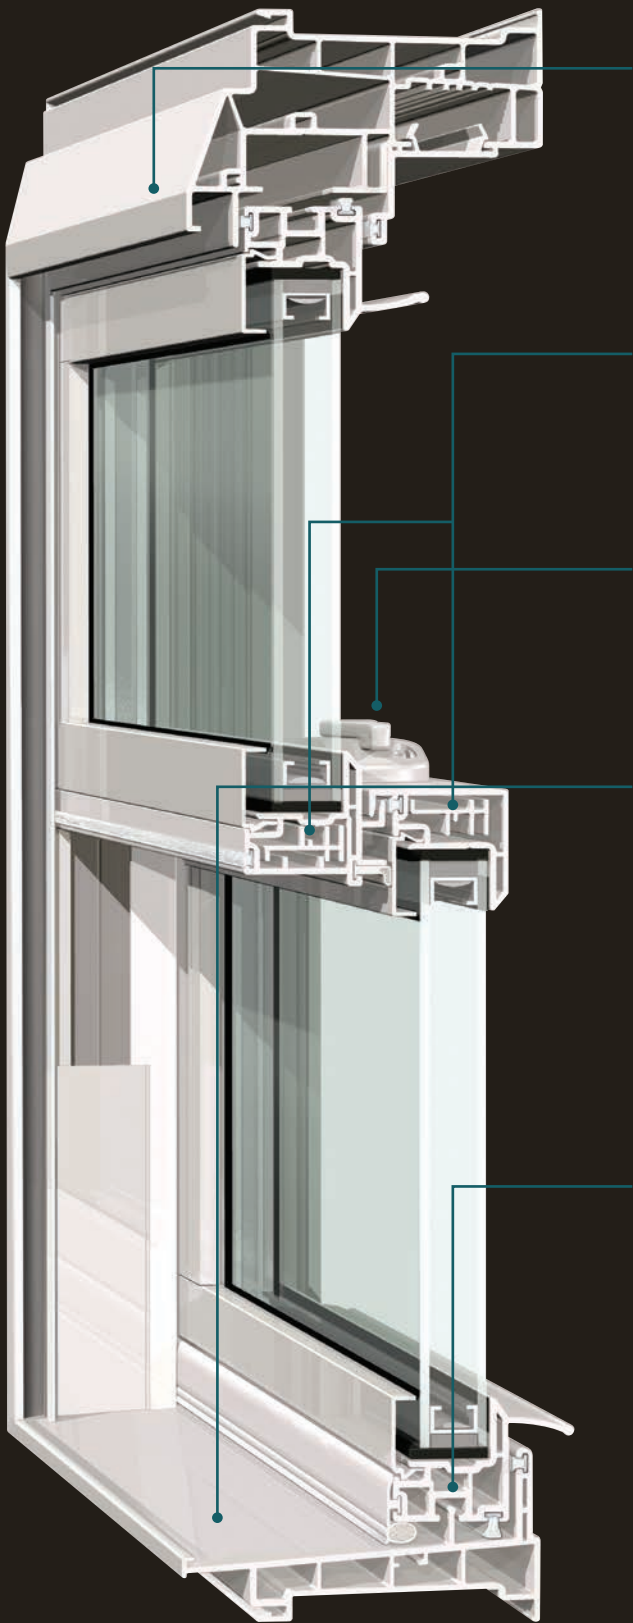

The beauty of our EdgeForce narrowline frame and sashes is subtle and substantial at the same time. The sleek design is visually clean and contemporary, with a larger glass area for exceptional daylighting and outside viewing. And beneath the elegance? Internal chambers are meticulously engineered for structural integrity and enhanced energy efficiency.