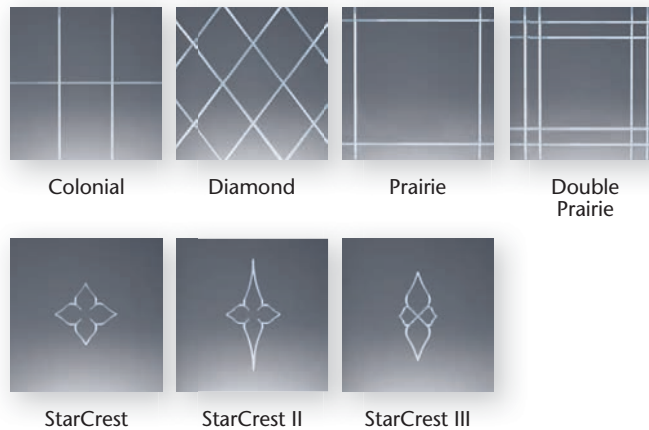

Design Options

GRID OPTIONS

Decorative grids lend an added measure of style and dimension to your windows. Contoured colonial grids are available in 3/4" and 1" profiles with complementary colors and matching woodgrains.⁸

All grids are enclosed within the insulated glass unit for easy cleaning. First, select a grid pattern from one of our five styles, and then choose a grid profile to achieve your ideal finished look.

Flat Grids – available in Colonial, Diamond, Craftsman, Prairie and Double Prairie patterns.

Contoured Grids – available in Colonial, Craftsman, Prairie and Double Prairie patterns.

⁸1" contoured colonial grids are not available in matching woodgrains.

PATTERNS

PROFILES

V-GROOVED CUT GLASS

Mezzo Windows and Alside Patio Doors also feature a selection of V-grooved cut glass patterns – the perfect way to add a touch of elegance without obstructing the view.

Choose a bold FrameWorks exterior color, such as English Red, to create striking beauty with custom appeal.

Peace of Mind

Smarter choices for a
better world,
 today's homeowners are
 happily choosing green.