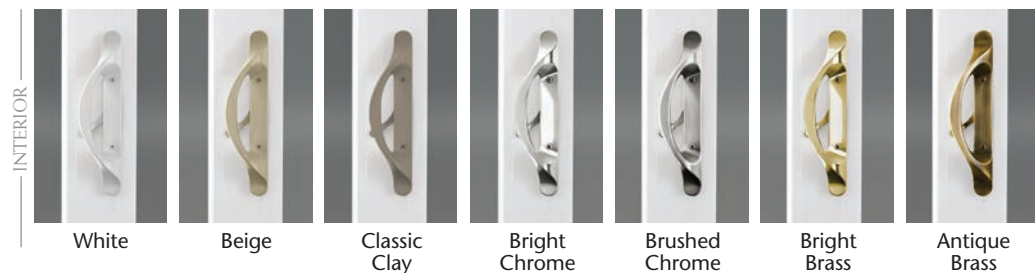

CONTEMPORARY AND CLASSIC PATIO DOOR HANDLES