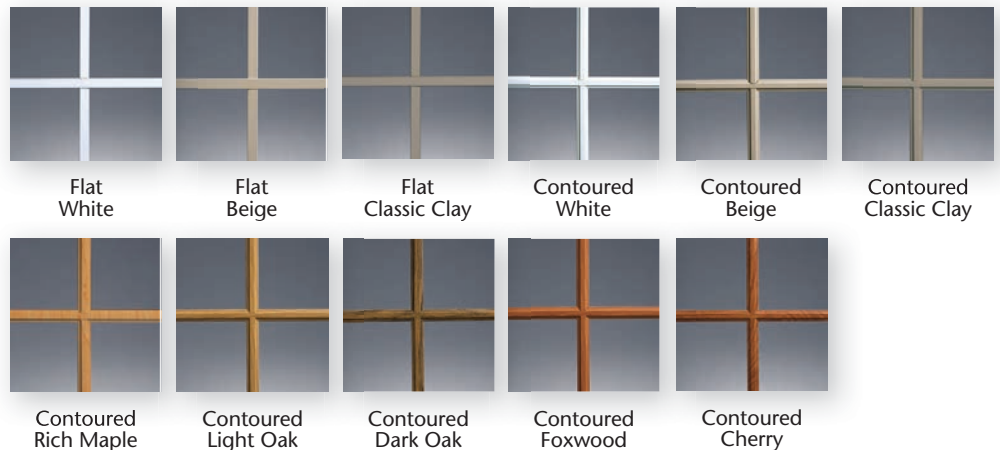

EXTERIOR COLORS

INTERIOR COLORS

†† White woodgrain is available with a Beige or Classic Clay base only. White, Beige and Classic Clay windows will have matching interior hardware. Windows ordered with a Light Oak, Dark Oak or Rich Maple interior will receive Pontiac Gold hardware. Windows ordered with a Cherry or Foxwood interior will receive Brown hardware.

Design Options

GRID OPTIONS

Decorative grids lend an added measure of style and dimension to your windows. Contoured colonial grids are available in 3/4" and 1" profiles with complementary colors and matching woodgrains.⁸

All grids are enclosed within the insulated glass unit for easy cleaning. First, select a grid pattern from one of our five styles, and then choose a grid profile to achieve your ideal finished look.

Flat Grids – available in Colonial, Diamond, Craftsman, Prairie and Double Prairie patterns.

Contoured Grids – available in Colonial, Craftsman, Prairie and Double Prairie patterns.

⁸1" contoured colonial grids are not available in matching woodgrains.

PATTERNS

PROFILES

V-GROOVED CUT GLASS

Mezzo Windows and Alside Patio Doors also feature a selection of V-grooved cut glass patterns – the perfect way to add a touch of elegance without obstructing the view.