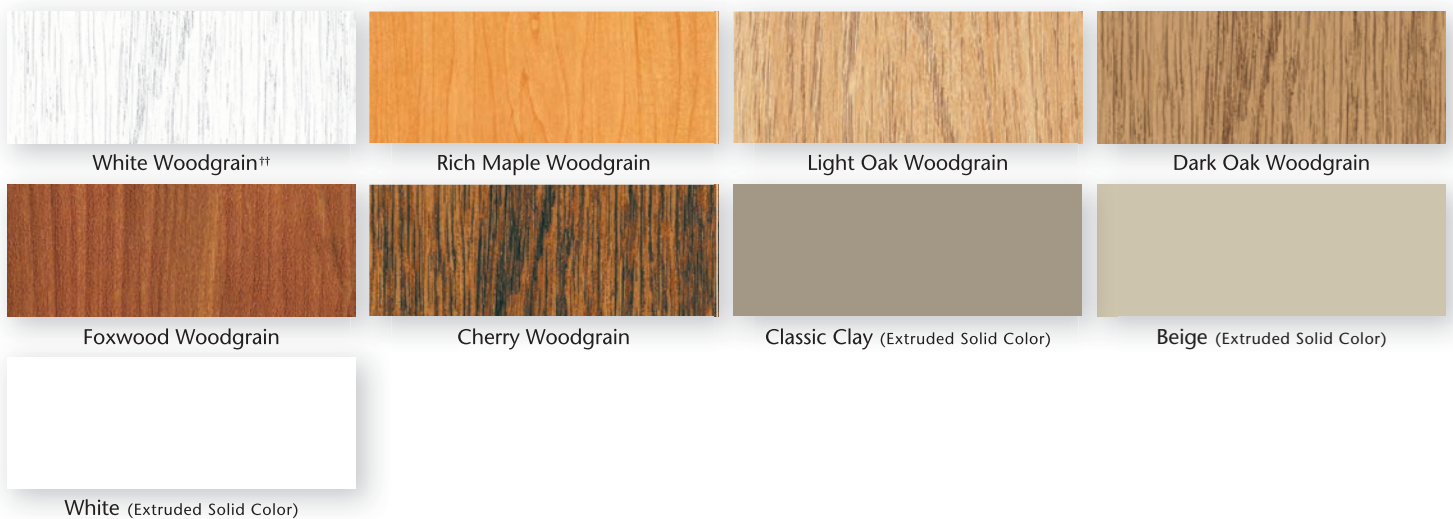

CONTEMPORARY AND CLASSIC PATIO DOOR HANDLES

FRENCH PATIO DOOR HANDLES

Contemporary, Classic and French-style exterior patio door handles are available in white, beige, classic clay and black.

CONTEMPORARY-STYLE PATIO DOOR

CLASSIC-STYLE PATIO DOOR

FRENCH-STYLE PATIO DOOR

FrameWorks® Color Collection

EXCEPTIONAL STYLE FOR EVERY HOME.

Beauty and vision, performance and strength – it all comes together in Mezzo’s exciting collection of styles, colors and custom accents. Our FrameWorks exterior colors feature a cutting-edge polyurethane coating technology with heat-reflective pigments for a remarkably strong and fade-resistant finish. Interior woodgrain laminates are performance-engineered for superb durability that maintains its attractive appearance over the life of the product.

EXTERIOR COLORS

INTERIOR COLORS

†† White woodgrain is available with a Beige or Classic Clay base only. White, Beige and Classic Clay windows will have matching interior hardware. Windows ordered with a Light Oak, Dark Oak or Rich Maple interior will receive Pontiac Gold hardware. Windows ordered with a Cherry or Foxwood interior will receive Brown hardware.