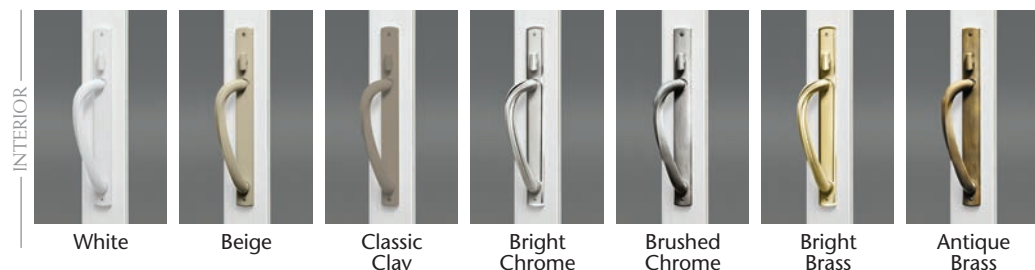

FRENCH PATIO DOOR HANDLES

Contemporary, Classic and French-style exterior patio door handles are available in white, beige, classic clay and black.