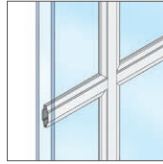

Grilles PELLA® ARCHITECT SERIES® TRADITIONAL

GRILLES

Choose the look of true divided light, removable roomside grilles or make cleaning easier by selecting grilles-between-the-glass.

OGEE INTEGRAL LIGHT TECHNOLOGY¹
7/8", 1-1/4" OR 2"