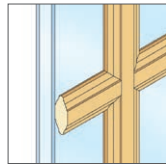

ROOMSIDE REMOVABLE GRILLES¹
3/4", 1-1/4" OR 2"