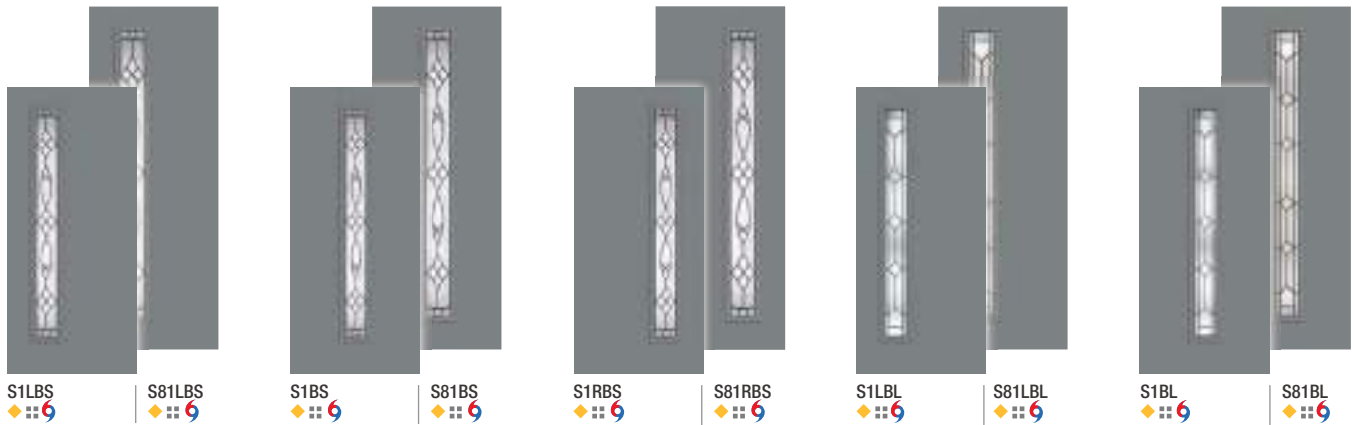

Línea

Note: Product images show exterior side of door.

Wood-Grained Fiberglass: Mahogany or Oak (Shown in Driftwood stain.)	Smooth Fiberglass	Steel

It's your decision, by design.
Select a look for the door and sidelites. Choose a material. Find an available glass design and frame to complete the statement. Stain or paint it any color. Explore all the possible combinations at thermatru.com/pulse.

Note: Door and sidelite styles shown in smooth fiberglass with flat lite frame. To see styles in other material choices, go to thermatru.com/pulse.

Note: See page 293 for important product details that may help with your purchase decision.
Top: Pulse Ari, Axis Glass with Scrolled Lite Frame, Door – S83AX, ©TheHouseDesigners.com