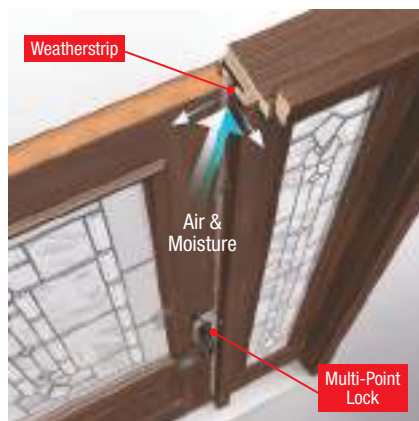

5 Multi-point locking system (recommended) engages the **door** and **frame** at three points from top to bottom, helping to preserve the **weatherstrip's** seal even under wind pressure.