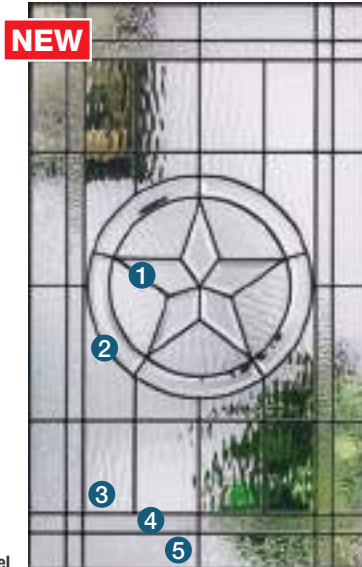

Black Nickel

Black Nickel