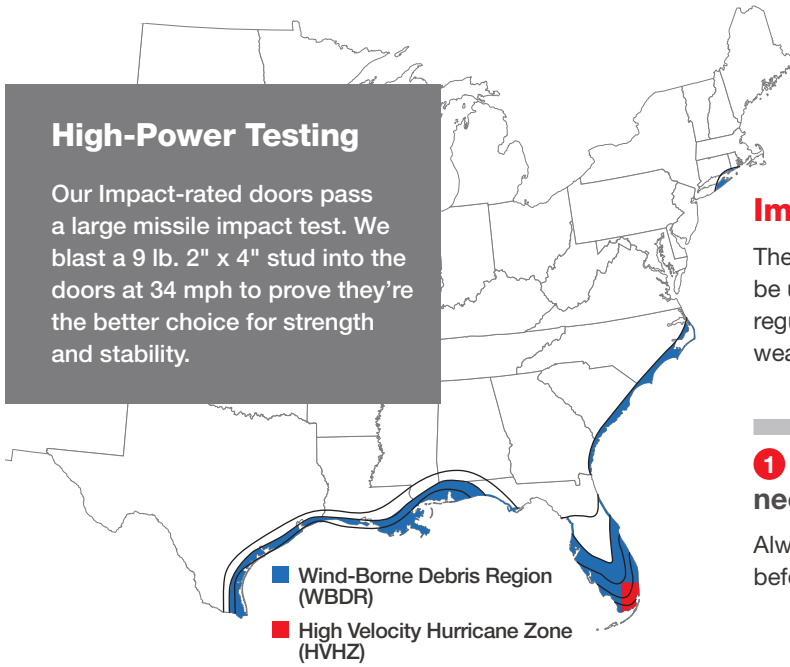

Tough when you need it. Beautiful always.

High-Power Testing

Our Impact-rated doors pass a large missile impact test. We blast a 9 lb. 2" x 4" stud into the doors at 34 mph to prove they're the better choice for strength and stability.

Impact-Rated Products

Therma-Tru offers Impact-rated doors and glass that can be used to meet high-wind and coastal region codes and regulations, offering excellent performance in extreme weather conditions while providing added protection.

1 Use the map as a guide to find out if you need product for WBDR or HVHZ.

Always confirm building code requirements in your area before buying.*