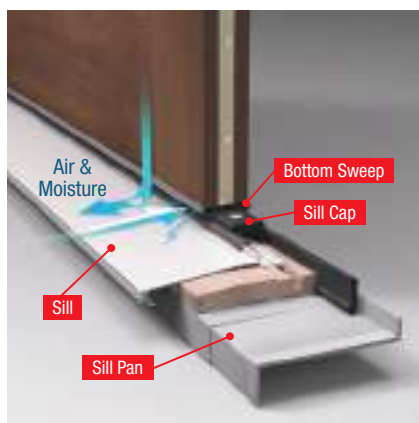

2 Sill and bottom sweep form a tight seal against wind-driven moisture infiltration at the bottom of the door system and help channel moisture away from the home. **Sill pan** (recommended) adds an extra layer of protection to help keep moisture away from the subfloor.