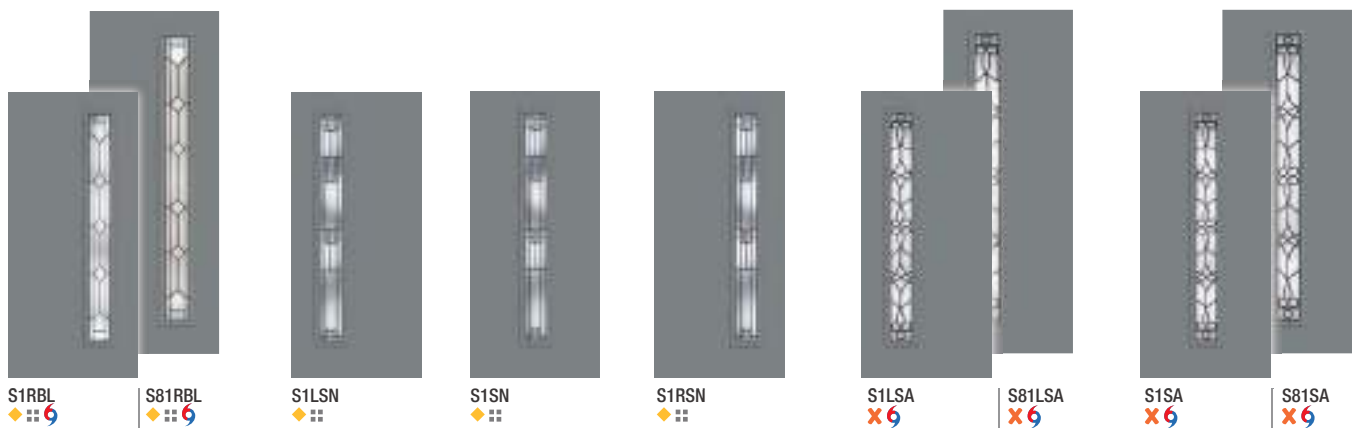

S1RBL
◆ ■ ■ 6

S81RBL
◆ ■ ■ 6

S1LSN
◆ ■ ■

S1SN
◆ ■ ■

S1RSN
◆ ■ ■

S1LSA
X 6

S81LSA
X 6

S1SA
X 6

S81SA
X 6