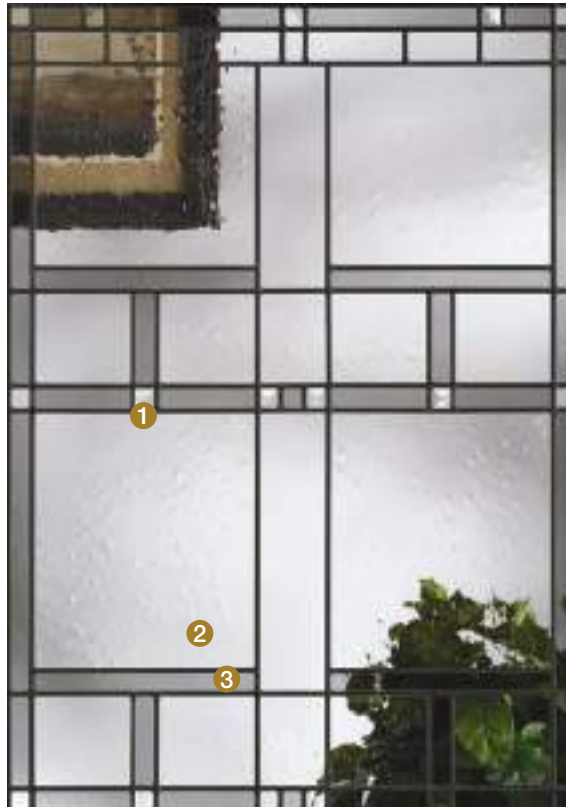

Black Nickel

Note: Glass privacy ratings may be more or less than indicated, based on glass design and size of glass. Glass designs may differ from depiction due to size and hand craftsmanship of glass. See your Therma-Tru seller or visit www.thermatru.com for details on glass privacy ratings and designs.