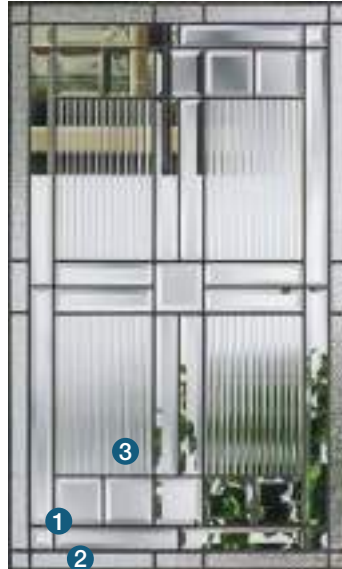

Saratoga™

Saratoga evokes a certain urban sophistication while offering modest privacy with its **1** clear bevels, **2** diamond glass, **3** reeded glass and coming. The geometric pattern bridges both modern and traditional designs.