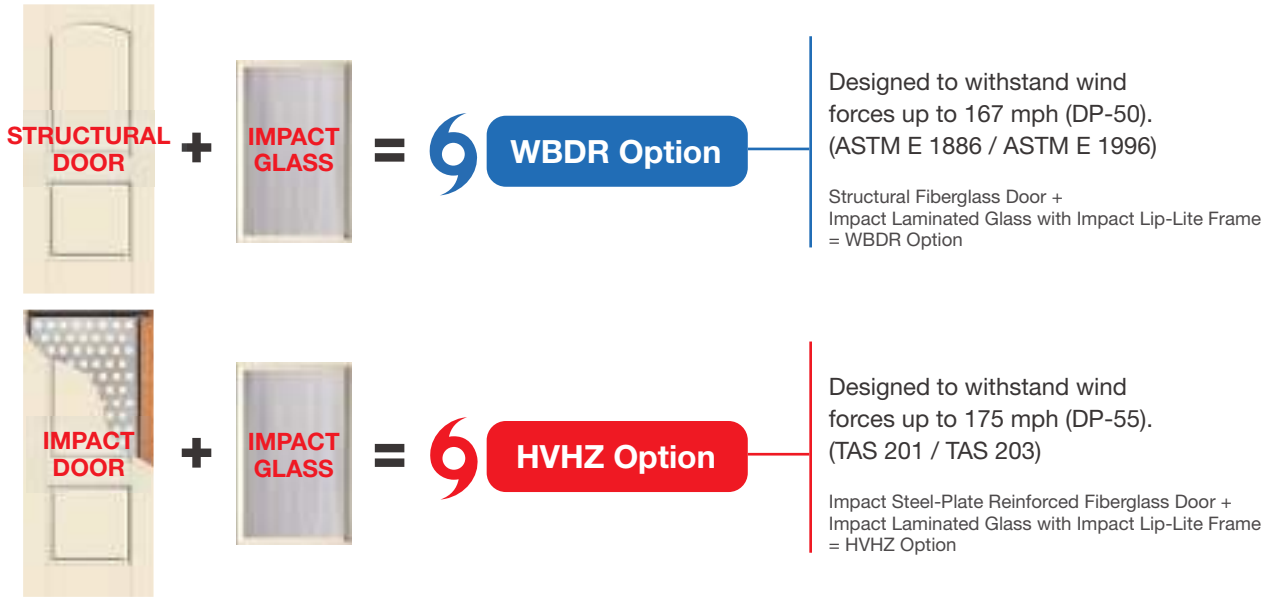

2 Use the icons to find available Therma-Tru® product options in this catalog.

WBDR / HVHZ Options: Look for this icon to find door and sidelite styles that can be configured for WBDR or HVHZ.

3 Verify that there is a Therma-Tru product approval specific to your area for the door system configuration before buying.*

4 Make sure the product is installed in compliance with the product approval to meet building codes.

The performance of the door system depends on how it is installed. Proper installation is required to comply with building codes.

*Product approvals show that the door system meets applicable codes when selected, assembled and installed as instructed. Note: See your Therma-Tru seller or visit www.thermatru.com for product approvals and installation instructions. Always confirm building code requirements in your area before buying. Follow weather and news reports to assess severe weather situations and obey local authorities' shelter and evacuation orders. No product guarantees safety for persons or property, nor makes any premises hurricane- or impact-proof.