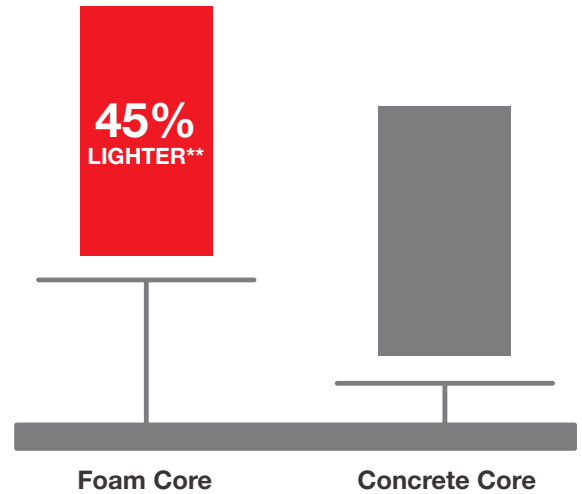

*To confirm fire door requirements in your jurisdiction, always check with your local building code authority.

**Comparison of 20-minute foam core Fire-rated door to a 20-minute concrete core Fire-rated door with similar style.

Note: To see the full results of third-party Intertek, Warnock-Hersey testing, visit www.thermatru.com/performance data.

Top: Fiber-Classic Mahogany Collection Door – FMF205, Finish – Driftwood