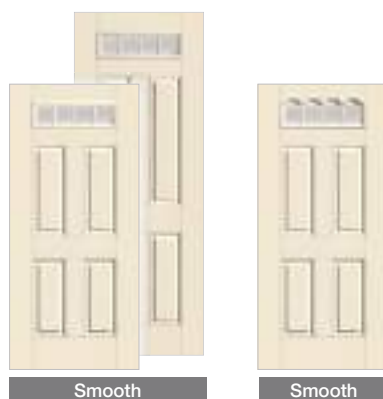

Clear Glass with Divided Lites

S236 ◆ 2'8" x 6'8" 2'10" x 6'8" 3'0" x 6'8"	S8317 ◆ 2'8" x 8'0" 2'10" x 8'0" 3'0" x 8'0"	S237 ★ ◆ 2'8" x 6'8" 2'10" x 6'8" 3'0" x 6'8" (Scalloped Lite Frame)