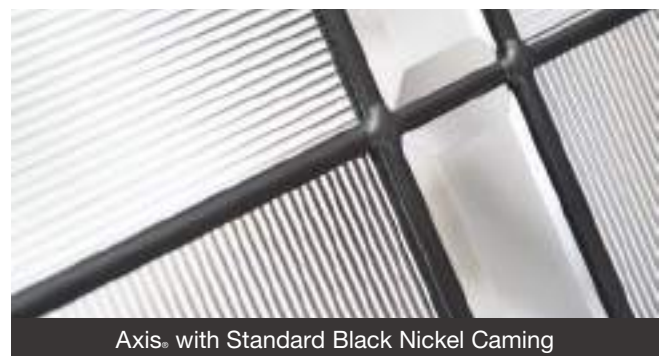

Special Quote Program

Don't sacrifice the look you want. In addition to thousands of standard glass choices, we offer additional glass options through our Special Quote Program to help you find the right look for virtually any home.

Divided Lites

Match various window patterns and home styles with additional grid patterns and color options. Impact-rated options also available.

Privacy & Textured Glass

Achieve the desired look and level of privacy with additional options, including hammered glass doorlites shown above.

Caming Colors

Pair black nickel, brushed nickel or brass caming with any decorative glass design to complement home hardware and fixtures.