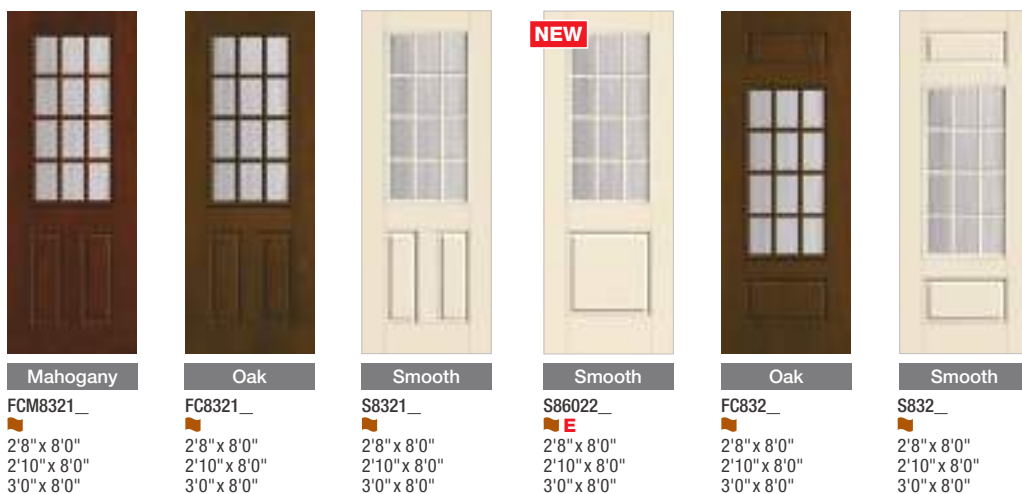

Mahogany FCM8321_ 2'8" x 8'0" 2'10" x 8'0" 3'0" x 8'0"	Oak FC8321_ 2'8" x 8'0" 2'10" x 8'0" 3'0" x 8'0"	Smooth S8321_ 2'8" x 8'0" 2'10" x 8'0" 3'0" x 8'0"	NEW Smooth S86022_ 2'8" x 8'0" 2'10" x 8'0" 3'0" x 8'0"	Oak FC832_ 2'8" x 8'0" 2'10" x 8'0" 3'0" x 8'0"	Smooth S832_ 2'8" x 8'0" 2'10" x 8'0" 3'0" x 8'0"