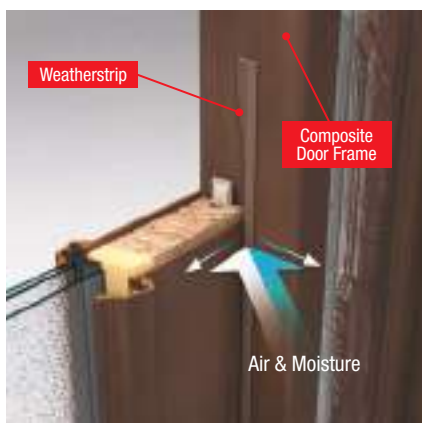

1 Weatherstrip is engineered in a variety of profiles to provide the best possible fit with our door systems, helping to deliver a precise seal between the **door** and **frame**. In addition, a rot-free Therma-Tru **composite door frame*** delivers extra protection from the damaging effects of moisture.