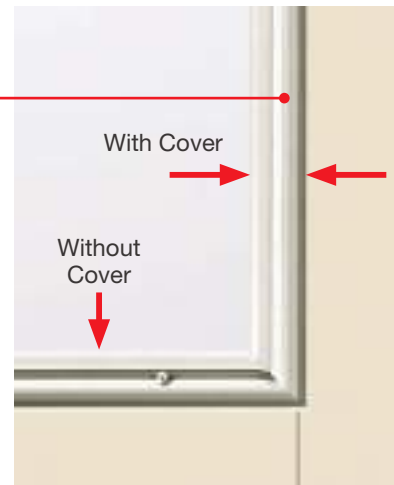

Impact Lip-Lite Frame

Features durable, paintable aluminum construction. An attractive scrolled profile gives a thin, sleek appearance and a screw channel cover helps hide unsightly screws.