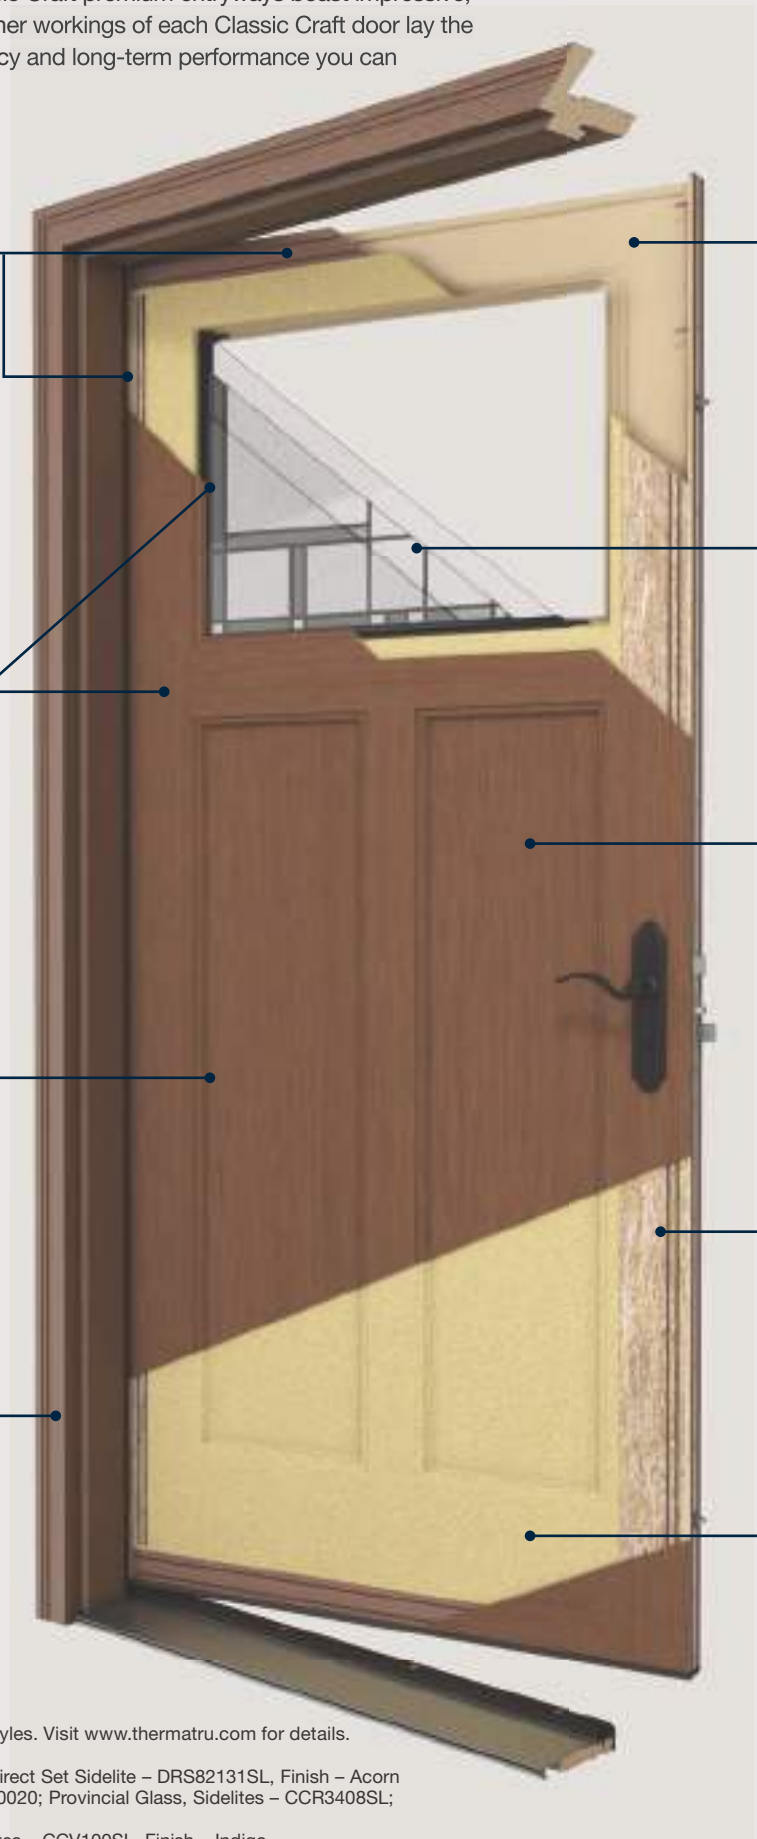

Premium construction, inside and out.

Highlighting the best of craftsmanship and innovation, Classic Craft premium entryways boast impressive, well-designed features and remarkable construction. The inner workings of each Classic Craft door lay the foundation for exceptional strength, security, energy efficiency and long-term performance you can depend on for years to come.

Engineered for Moisture Protection

Features composite top and bottom rails and solid hardwood edges for increased moisture and rot protection all the way around the door.

Designed with Authenticity

Features construction identical to wood doors with narrow stiles and rails, and flush-glazed glass options that are more than 10% wider* to welcome more natural light into the home.

Tested to Withstand Mother Nature

Designed and rigorously tested to withstand and protect from the damaging effects of harsh weather conditions.

Therma-Tru® Door Frame

Created specifically for Thermo-Tru doors to deliver an entire entry system designed and engineered to work together to resist leaks and drafts, and help maintain energy efficiency and weather resistance.

*Comparison of Classic Craft to other standard fiberglass doors with similar styles. Visit www.thermatru.com for details.

**Comparison of R-Values of fiberglass to wood doors (both without glass).

Right Page Top: Classic Craft Walnut Grain Door – CCW8901L; Low-E Glass Direct Set Sidelite – DRS82131SL, Finish – Acorn

Right Page Middle: Classic Craft Mahogany Grain, Low-E Glass, Door – CCR30020; Provincial Glass, Sidelites – CCR3408SL;

Low-E Glass, Transom – 19220T, Finish – Driftwood

Right Page Bottom: Classic Craft Canvas Door – CCV220, Low-E Glass, Sidelites – CCV100SL, Finish – Indigo