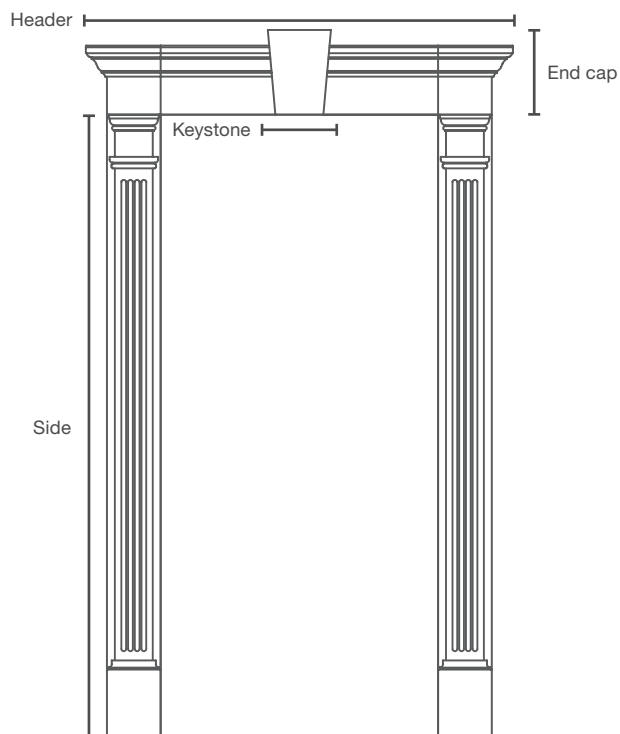

Door Surrounds

Add a beautiful, finished look to the entry with stylish, low-maintenance door surrounds from Therma-Tru. Discover a hand-selected assortment designed to complement the architectural details of virtually any home style. Create a cohesive look in the entry with authentic details for enhanced curb appeal.

Durable style built to last.

- Features a low-maintenance, durable and trimmable polyurethane construction that resists moisture and insects, and won't rot, warp, crack or split like wood. And, it won't expand or contract in extreme temperatures.

- Available in smooth, paintable styles, as well as wood-grained options that can be painted or stained to complement the entry.
- Designed as part of Therma-Tru's complete fiberglass door system and backed by the industry's most comprehensive lifetime limited warranty.