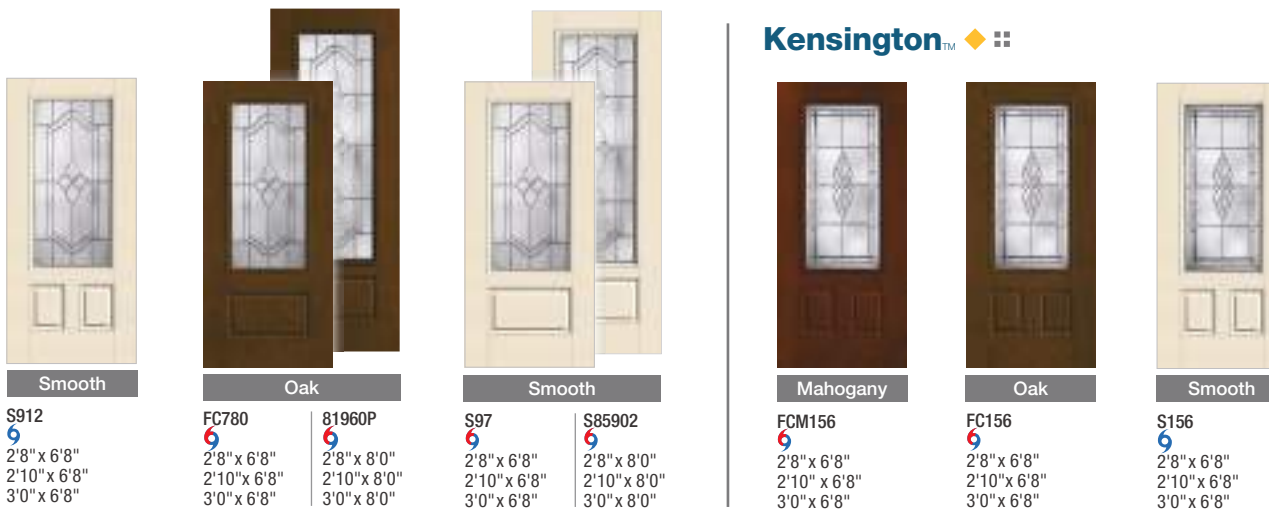

Smooth
S912
6
2'8" x 6'8"
2'10" x 6'8"
3'0" x 6'8"

Oak
FC780
6
2'8" x 6'8"
2'10" x 6'8"
3'0" x 6'8"

Oak
81960P
6
2'8" x 8'0"
2'10" x 8'0"
3'0" x 8'0"

Smooth
S97
6
2'8" x 6'8"
2'10" x 6'8"
3'0" x 6'8"

Smooth
S85902
6
2'8" x 8'0"
2'10" x 8'0"
3'0" x 8'0"

Mahogany
FCM156
6
2'8" x 6'8"
2'10" x 6'8"
3'0" x 6'8"

Oak
FC156
6
2'8" x 6'8"
2'10" x 6'8"
3'0" x 6'8"

Smooth
S156
6
2'8" x 6'8"
2'10" x 6'8"
3'0" x 6'8"

Privacy & Textured Glass Options

Add the code to the blank in the style number for the desired door and glass combination. For details on glass options, see page 129.

- XK = **NEW** Reeded
- XE = Satin Etch
- XJ = Chinchilla
- XN = Granite
- XG = Geometric
- XC = Chord
- XR = Rainglass