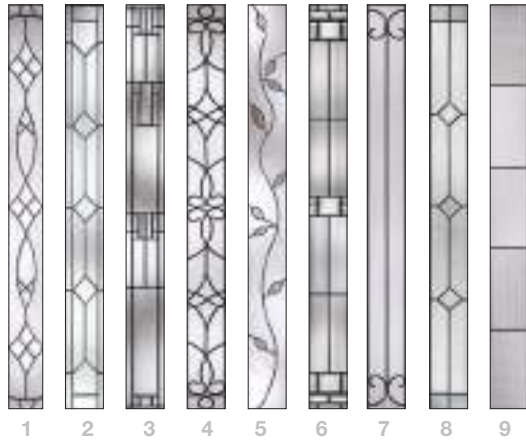

Decorative Glass

Available for Línea.