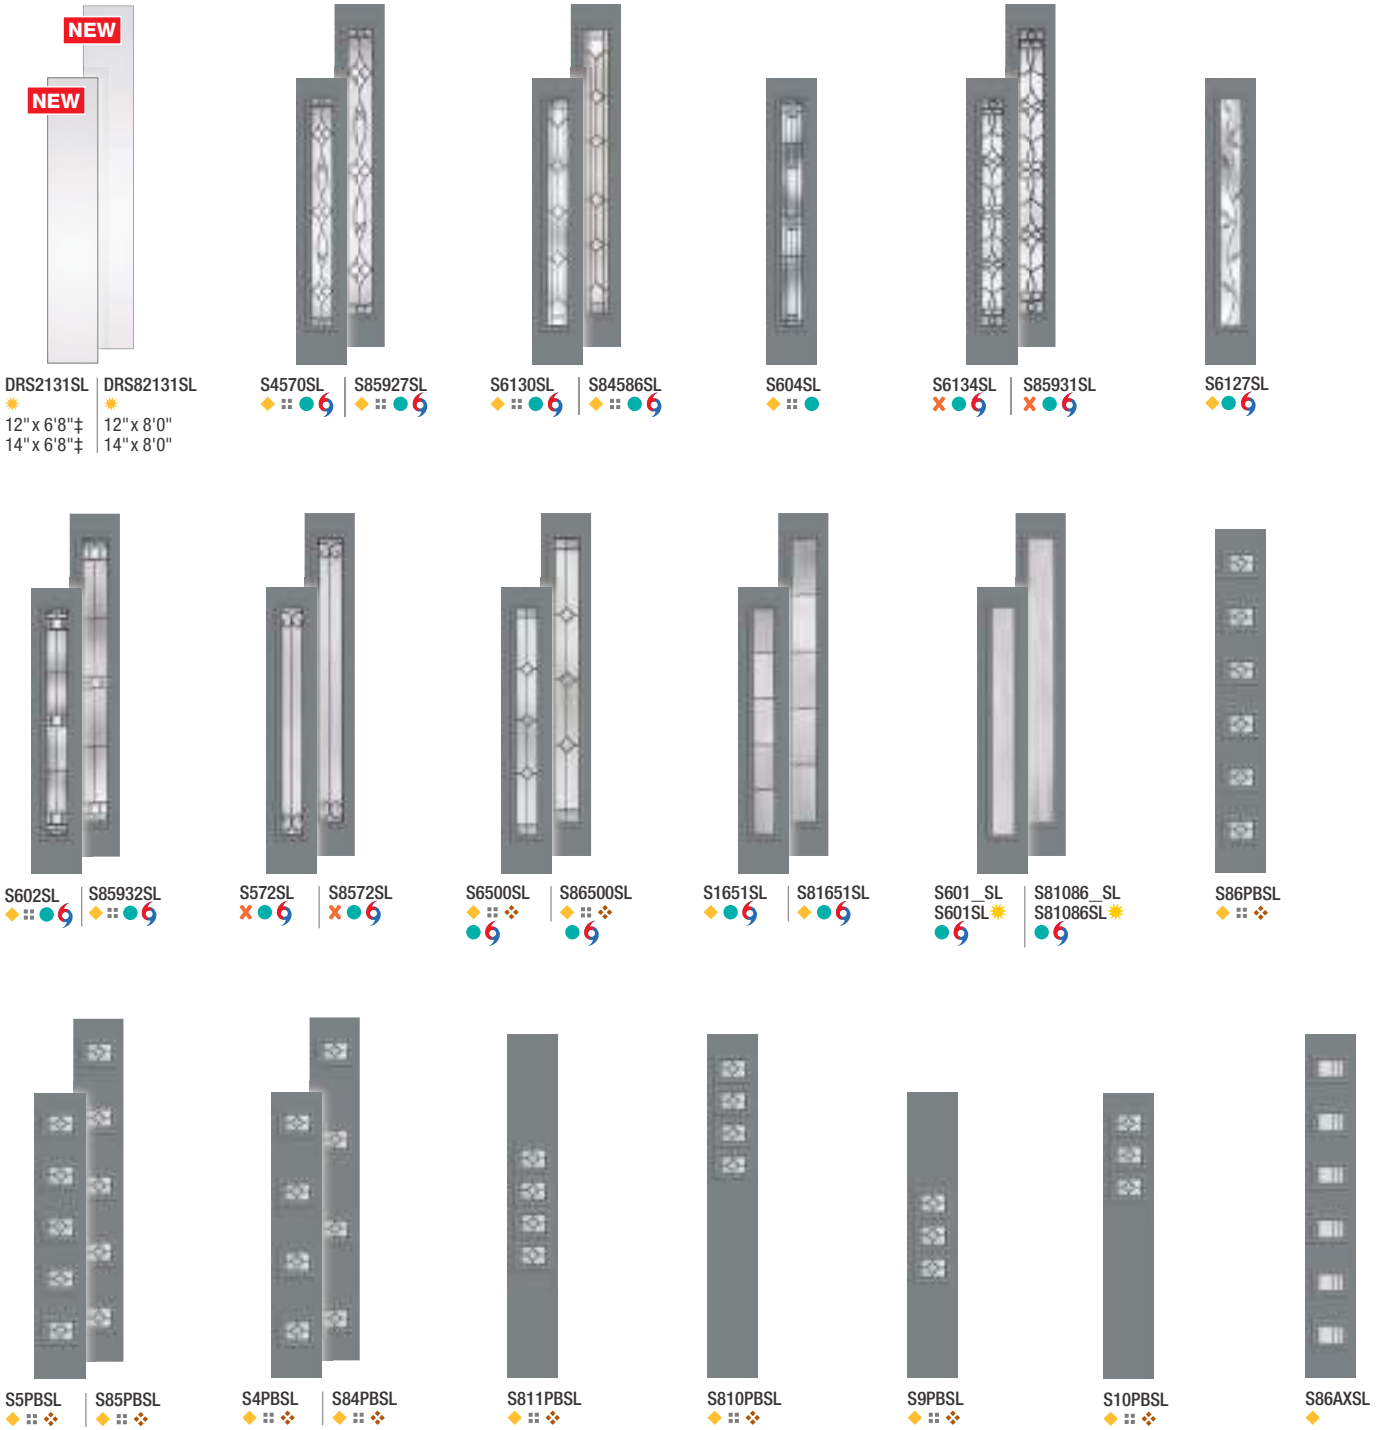

Sidelites

Note: Product images show exterior side of door.

Sidelites *Continue on next page.*

Privacy & Textured Glass Options

Add the code to the blank in the style number for the desired door and glass combination. For details on glass options, see page 246.

XK = **NEW** Reeded   XE = Satin Etch   XJ = Chinchilla   XN = Granite
XG = Geometric   XC = Chord   XR = Rainglass

Key

- ★ Low-E Glass (LE)
- Black Nickel Caming (1D)
- Brushed Nickel Caming (1C)
- Brass Caming (1A)
- X Wrought Iron (1W)
- Vented Sidelite (No Impact)
  (6"8" only in 12" & 14")
  (8"0" only in 14")
- ⊕ WBDR / HVHZ Options
- E Elevated 10" Bottom Rail Options