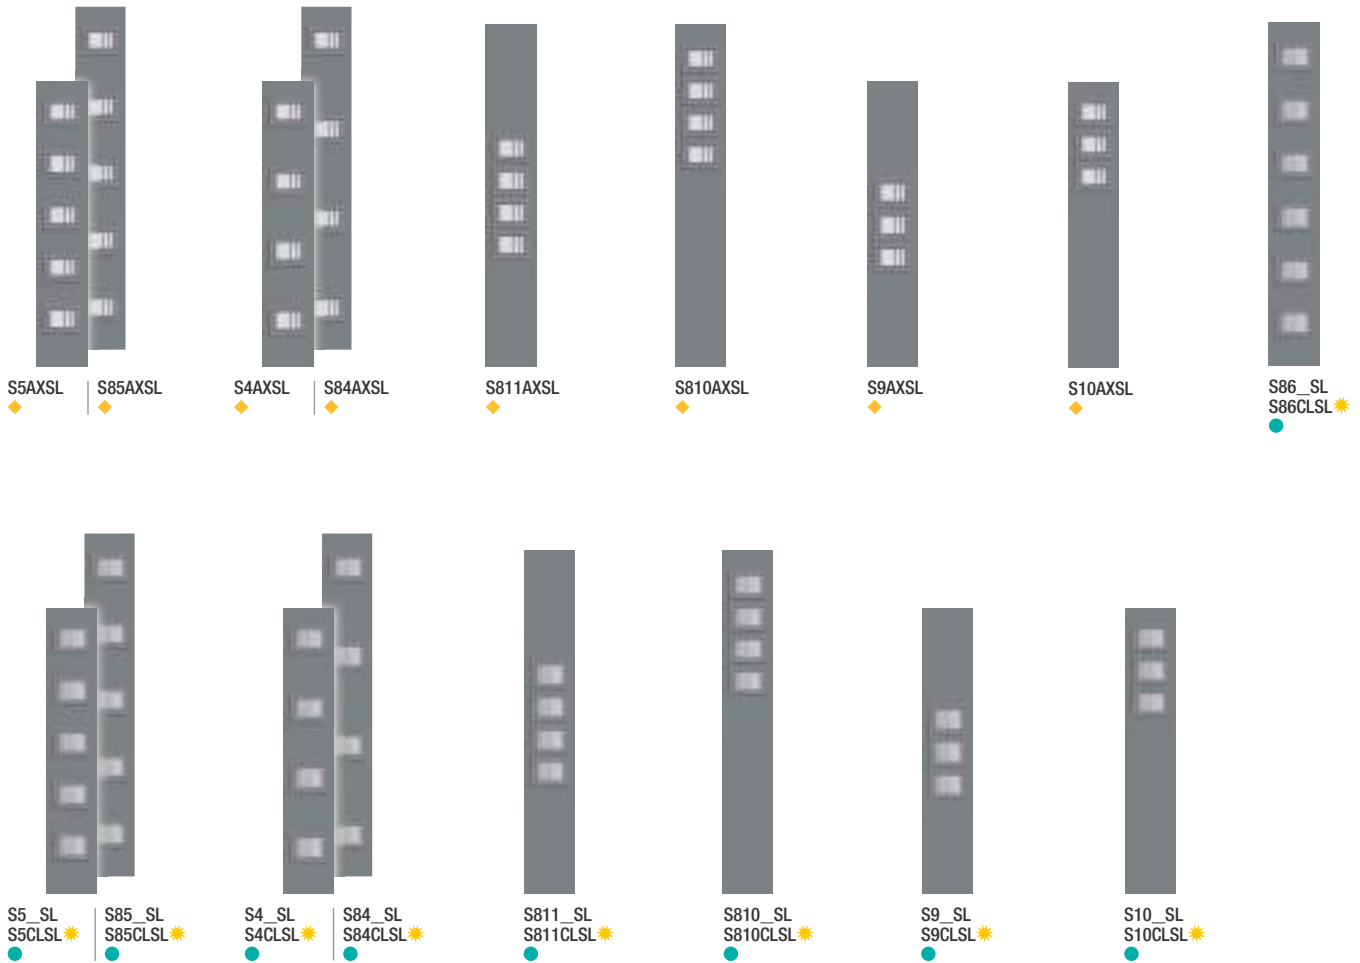

Sidelites *Continued*

Pulse®

Privacy & Textured Glass Options
 Add the code to the blank in the style number for the desired door and glass combination. For details on glass options, see page 246.

XK = NEW Reeded	XJ = Chinchilla
XG = Geometric	XR = Rainglass
XE = Satin Etch	XN = Granite
XC = Chord	