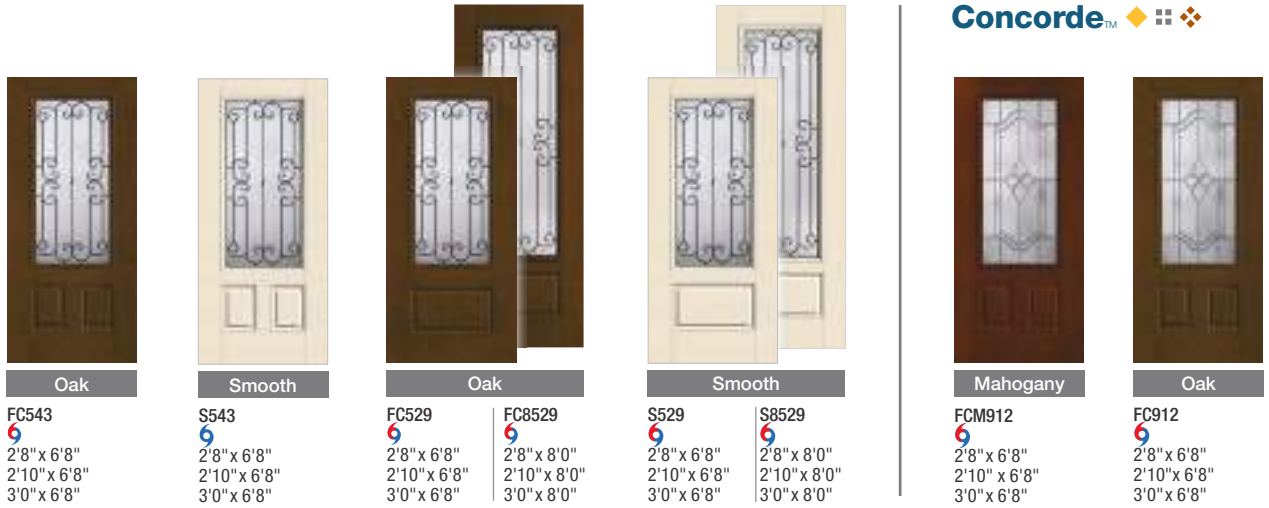

Oak
FC543
6
2'8" x 6'8"
2'10" x 6'8"
3'0" x 6'8"

Smooth
S543
6
2'8" x 6'8"
2'10" x 6'8"
3'0" x 6'8"

Oak
FC529
6
2'8" x 6'8"
2'10" x 6'8"
3'0" x 6'8"

Oak
FC8529
6
2'8" x 8'0"
2'10" x 8'0"
3'0" x 8'0"

Smooth
S529
6
2'8" x 6'8"
2'10" x 6'8"
3'0" x 6'8"

Smooth
S8529
6
2'8" x 8'0"
2'10" x 8'0"
3'0" x 8'0"

Mahogany
FCM912
6
2'8" x 6'8"
2'10" x 6'8"
3'0" x 6'8"

Oak
FC912
6
2'8" x 6'8"
2'10" x 6'8"
3'0" x 6'8"