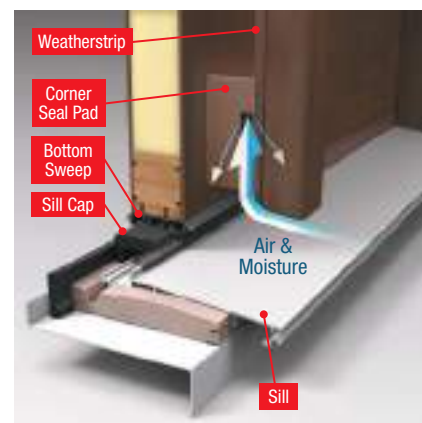

3 Corner seal pads (inswing only) complete the seal between the **sill cap**, **bottom sweep** and **weatherstrip** to help block potential pathways where wind-driven moisture can infiltrate the bottom corner of the door system.