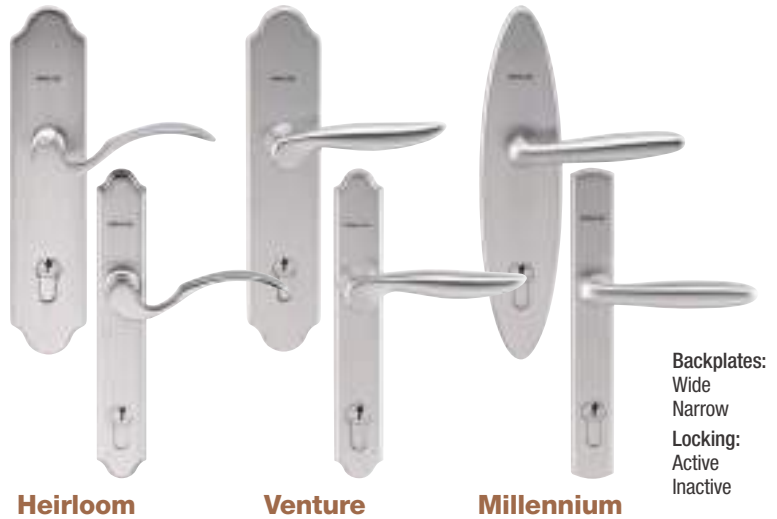

Finish Options