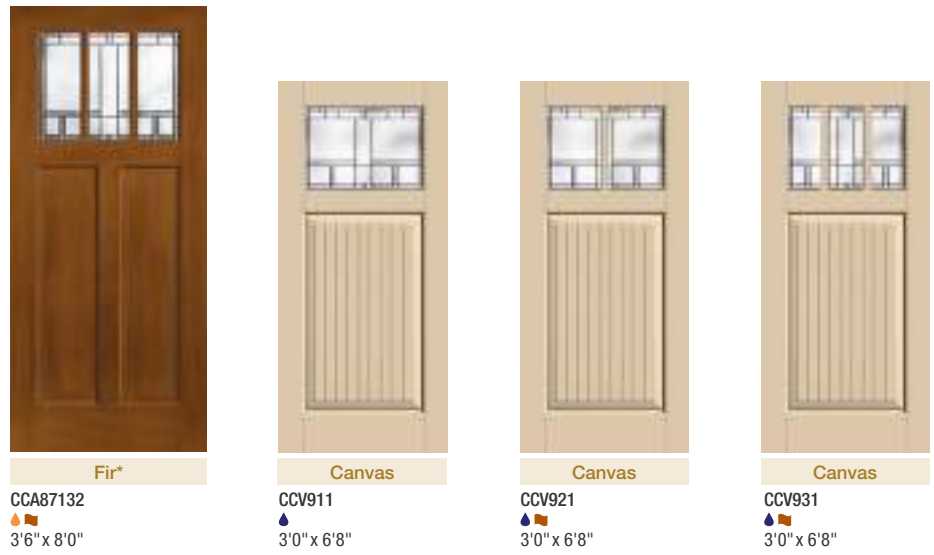

For sidelites and transoms, see pages 108–117.

Fir Grain

Formerly Classic-Craft
American Style

Mahogany Grain

Formerly Classic-Craft
Mahogany & Rustic

Oak Grain

Canvas

Key

- Flush-Glazed Glass with Detailed Sticking (FG)
- Flush-Glazed Glass with Square Sticking (FG)
- Black Nickel Caming (1D)
- Brushed Nickel Caming (1C)
- Simulated Divided Lites (SDL)

Privacy & Textured Glass Options

Add the code to the blank in the style number for the desired door and glass combination. For details on glass options, see pages 43–44.

XC = Chord   XR = Rainglass
XJ = Chinchilla   XN = Granite

Homeward™