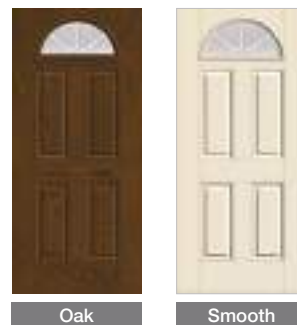

Clear Glass with Divided Lites

FC23 ★ ◆ ◆ ◆ ◆ 2'8" x 6'8" 2'10" x 6'8" 3'0" x 6'8"	S255 ★ ◆ ◆ ◆ ◆ 2'8" x 6'8" 2'10" x 6'8" 3'0" x 6'8"