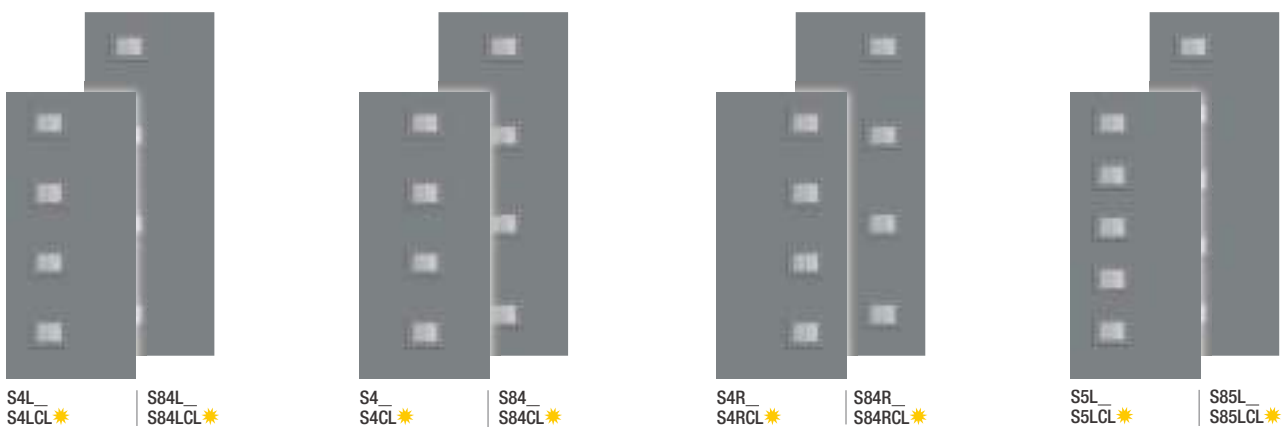

S4L
S4LCL *

S84L
S84LCL *

S4R
S4RCL *

S84R
S84RCL *

S5L
S5LCL *

S85L
S85LCL *

S5R
S5RCL *

S85R
S85RCL *