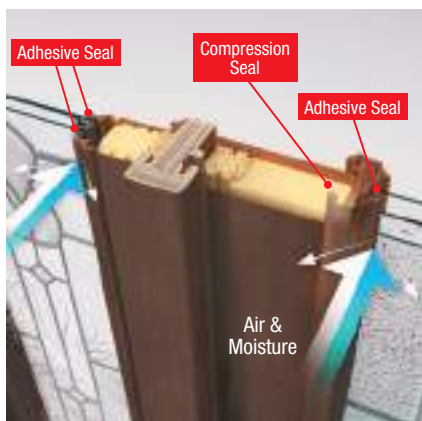

6 Lip-lite frame (shown right) features a **compression seal** against weather on the outside of the **door** and an **adhesive seal** against weather on the outside of the **glass**. **Flush-glazed glass** (shown left) is built directly into the door without a Lip-lite frame, featuring a **high-performance adhesive weather seal** inside and out.