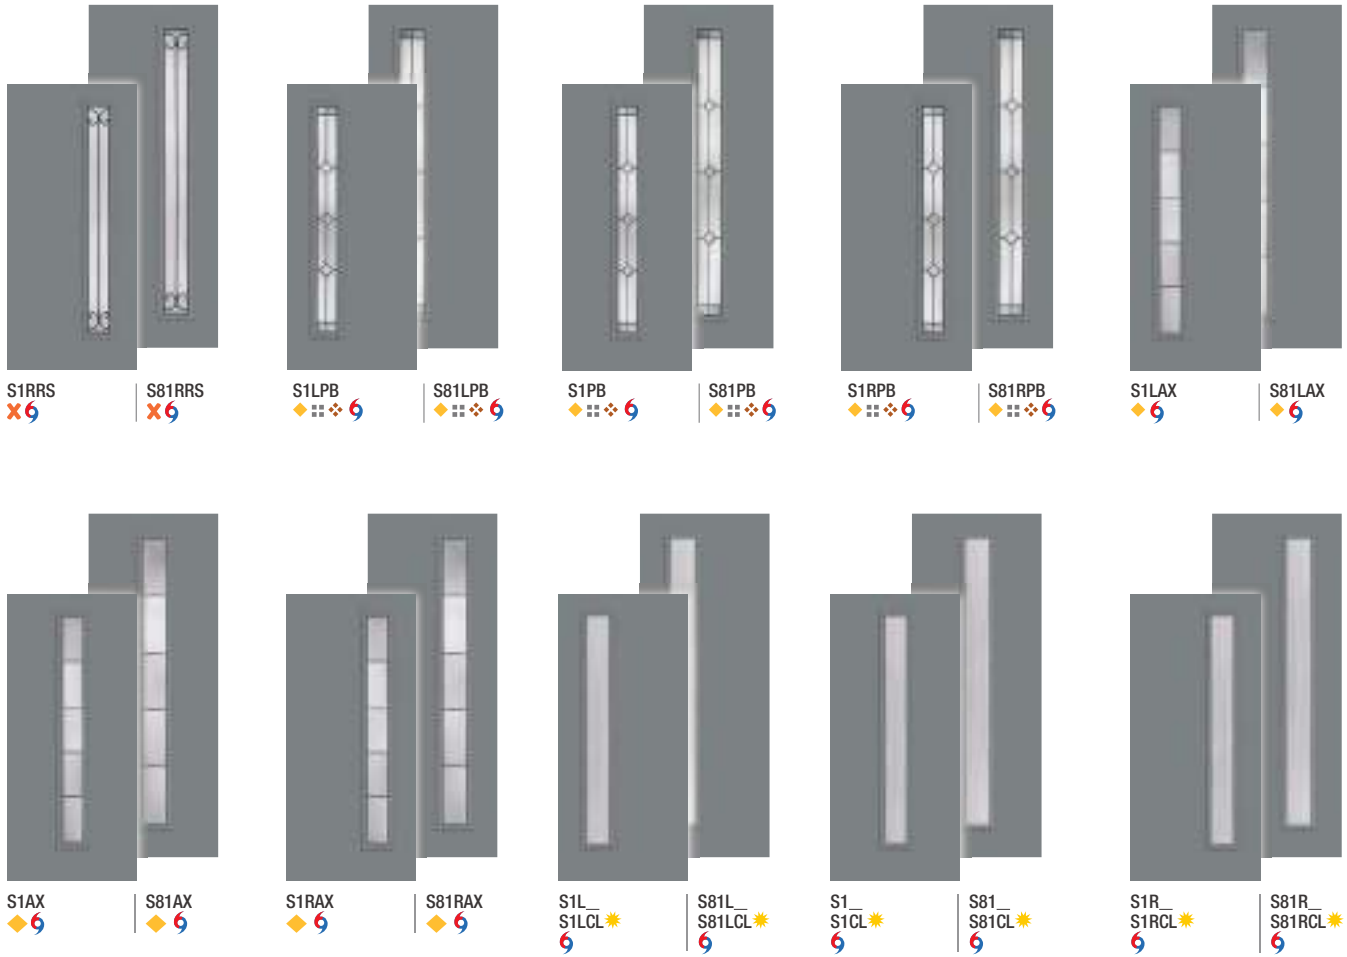

Línea *Continued*