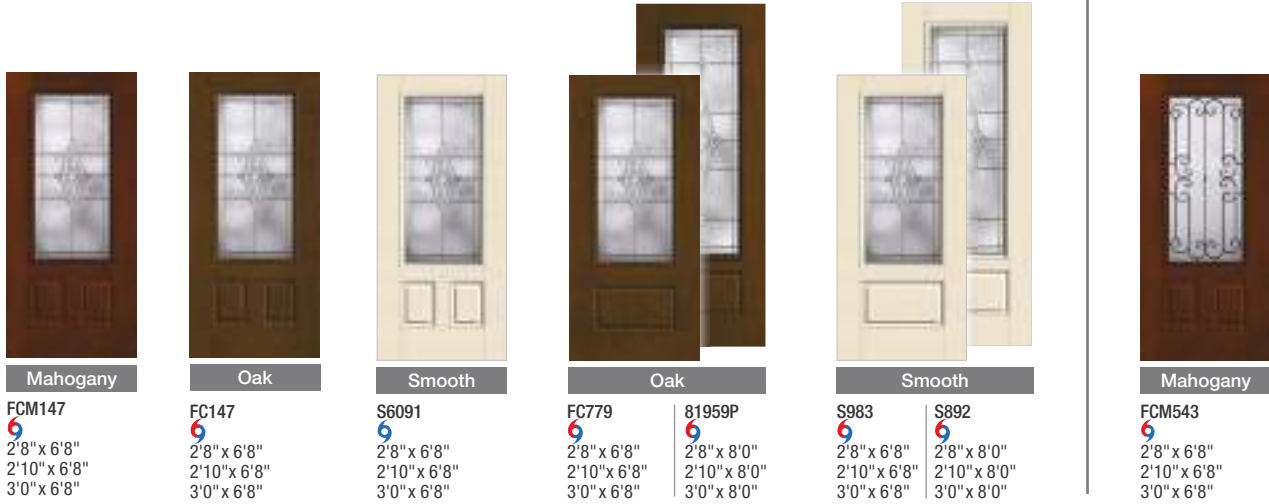

Mahogany
FCM147
6
2'8" x 6'8"
2'10" x 6'8"
3'0" x 6'8"

Oak
FC147
6
2'8" x 6'8"
2'10" x 6'8"
3'0" x 6'8"

Smooth
S6091
6
2'8" x 6'8"
2'10" x 6'8"
3'0" x 6'8"

Oak
FC779
6
2'8" x 6'8"
2'10" x 6'8"
3'0" x 6'8"

Oak
81959P
6
2'8" x 8'0"
2'10" x 8'0"
3'0" x 8'0"

Smooth
S983
6
2'8" x 6'8"
2'10" x 6'8"
3'0" x 6'8"

Smooth
S892
6
2'8" x 8'0"
2'10" x 8'0"
3'0" x 8'0"

Mahogany
FCM543
6
2'8" x 6'8"
2'10" x 6'8"
3'0" x 6'8"