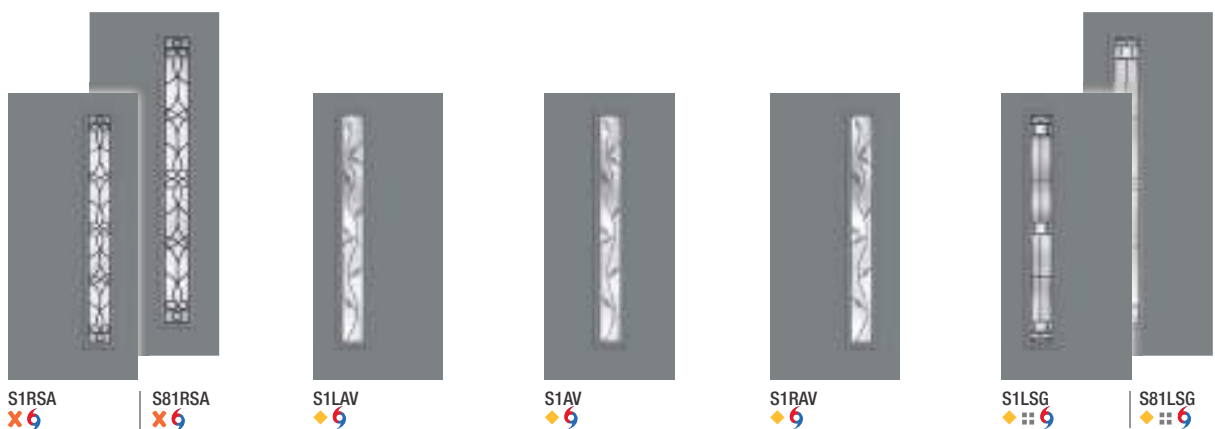

S1RSA
X 6

S81RSA
X 6

S1LAV
◆ 6

S1AV
◆ 6

S1RAV
◆ 6

S1LSG
◆ ■ ■ 6

S81LSG
◆ ■ ■ 6