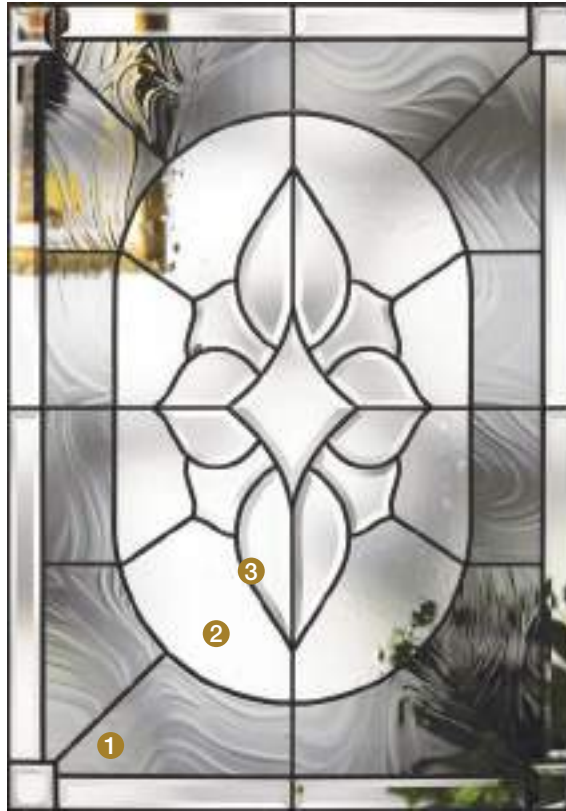

Black Nickel

Augustine®

Augustine's swirl leaf design adds that touch of elegance. Made of round wrought iron and **1** granite glass for the ultimate in privacy, Augustine pays homage to classic English styling.