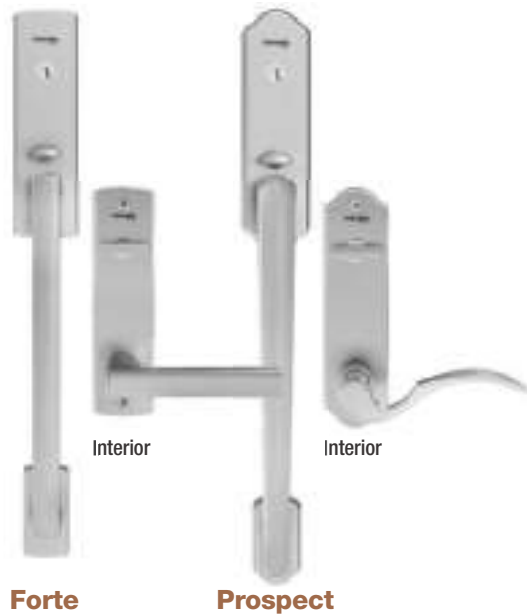

Handleset Options for Standard Door MPLS

Designed to complement Therma-Tru® door styles from traditional to contemporary.