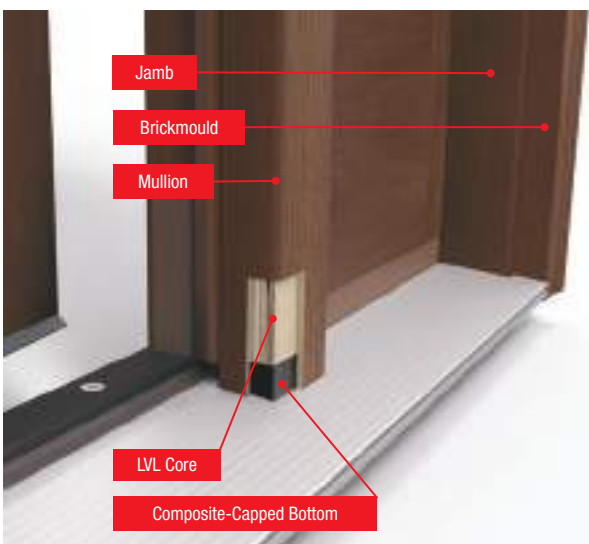

6 Lip-lite frame (shown right) features a **compression seal** against weather on the outside of the **door** and an **adhesive seal** against weather on the outside of the **glass**. **Flush-glazed glass** (shown left) is built directly into the door without a Lip-lite frame, featuring a **high-performance adhesive weather seal** inside and out.