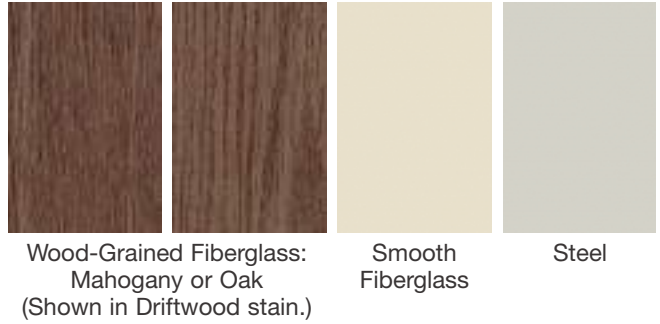

2 Choose a MATERIAL.

Each style is available in any of these material choices.

3 Select a GLASS.

Find an available glass design to complete the statement you want to make.