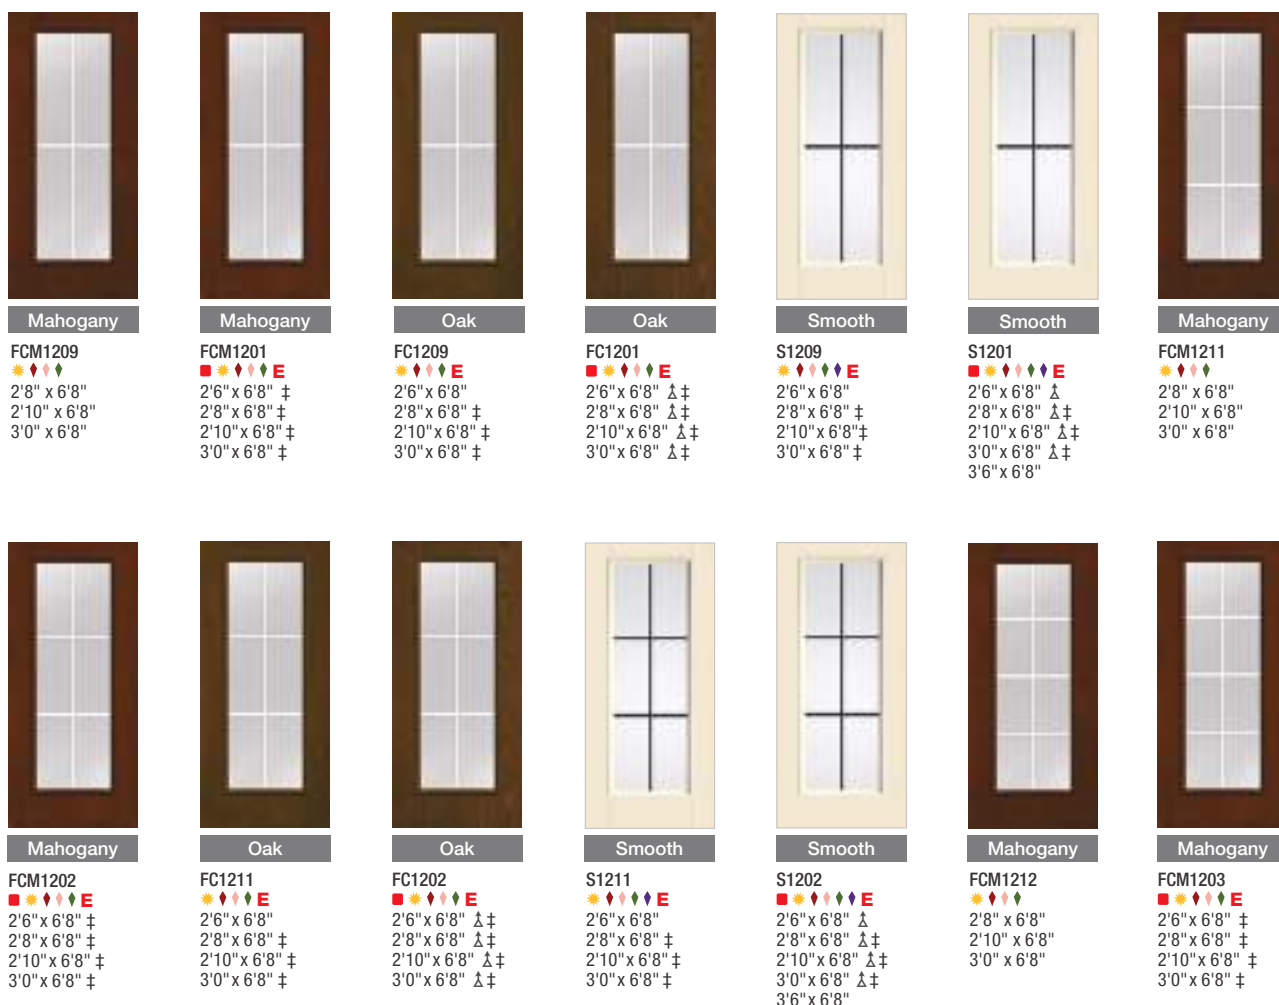

Clear Glass with Divided Lites

Clear Glass with Divided Lites *Continues on next page.*

Key

- No Stile Lines
- ▲ Flush-Glazed Glass with Detailed Sticking (FG)
- ☀ Low-E Glass (LE)
- 1 Simulated Divided Lites (SDLF1)
- 2 Simulated Divided Lites (SDLF2)
- Flat or Contour White Grilles Between Glass (GBGF / GBGC)
- NEW Flat or Contour Black Grilles Between Glass (GBGF / GBGC)
- Removable Wood Grilles (RG)
- Flat or Contour Bronze Grilles Between Glass (GBGF / GBGC)
- E Elevated 10" Bottom Rail Options
- ▲ 6'6" Height Available
- ‡ 7'0" Height Available