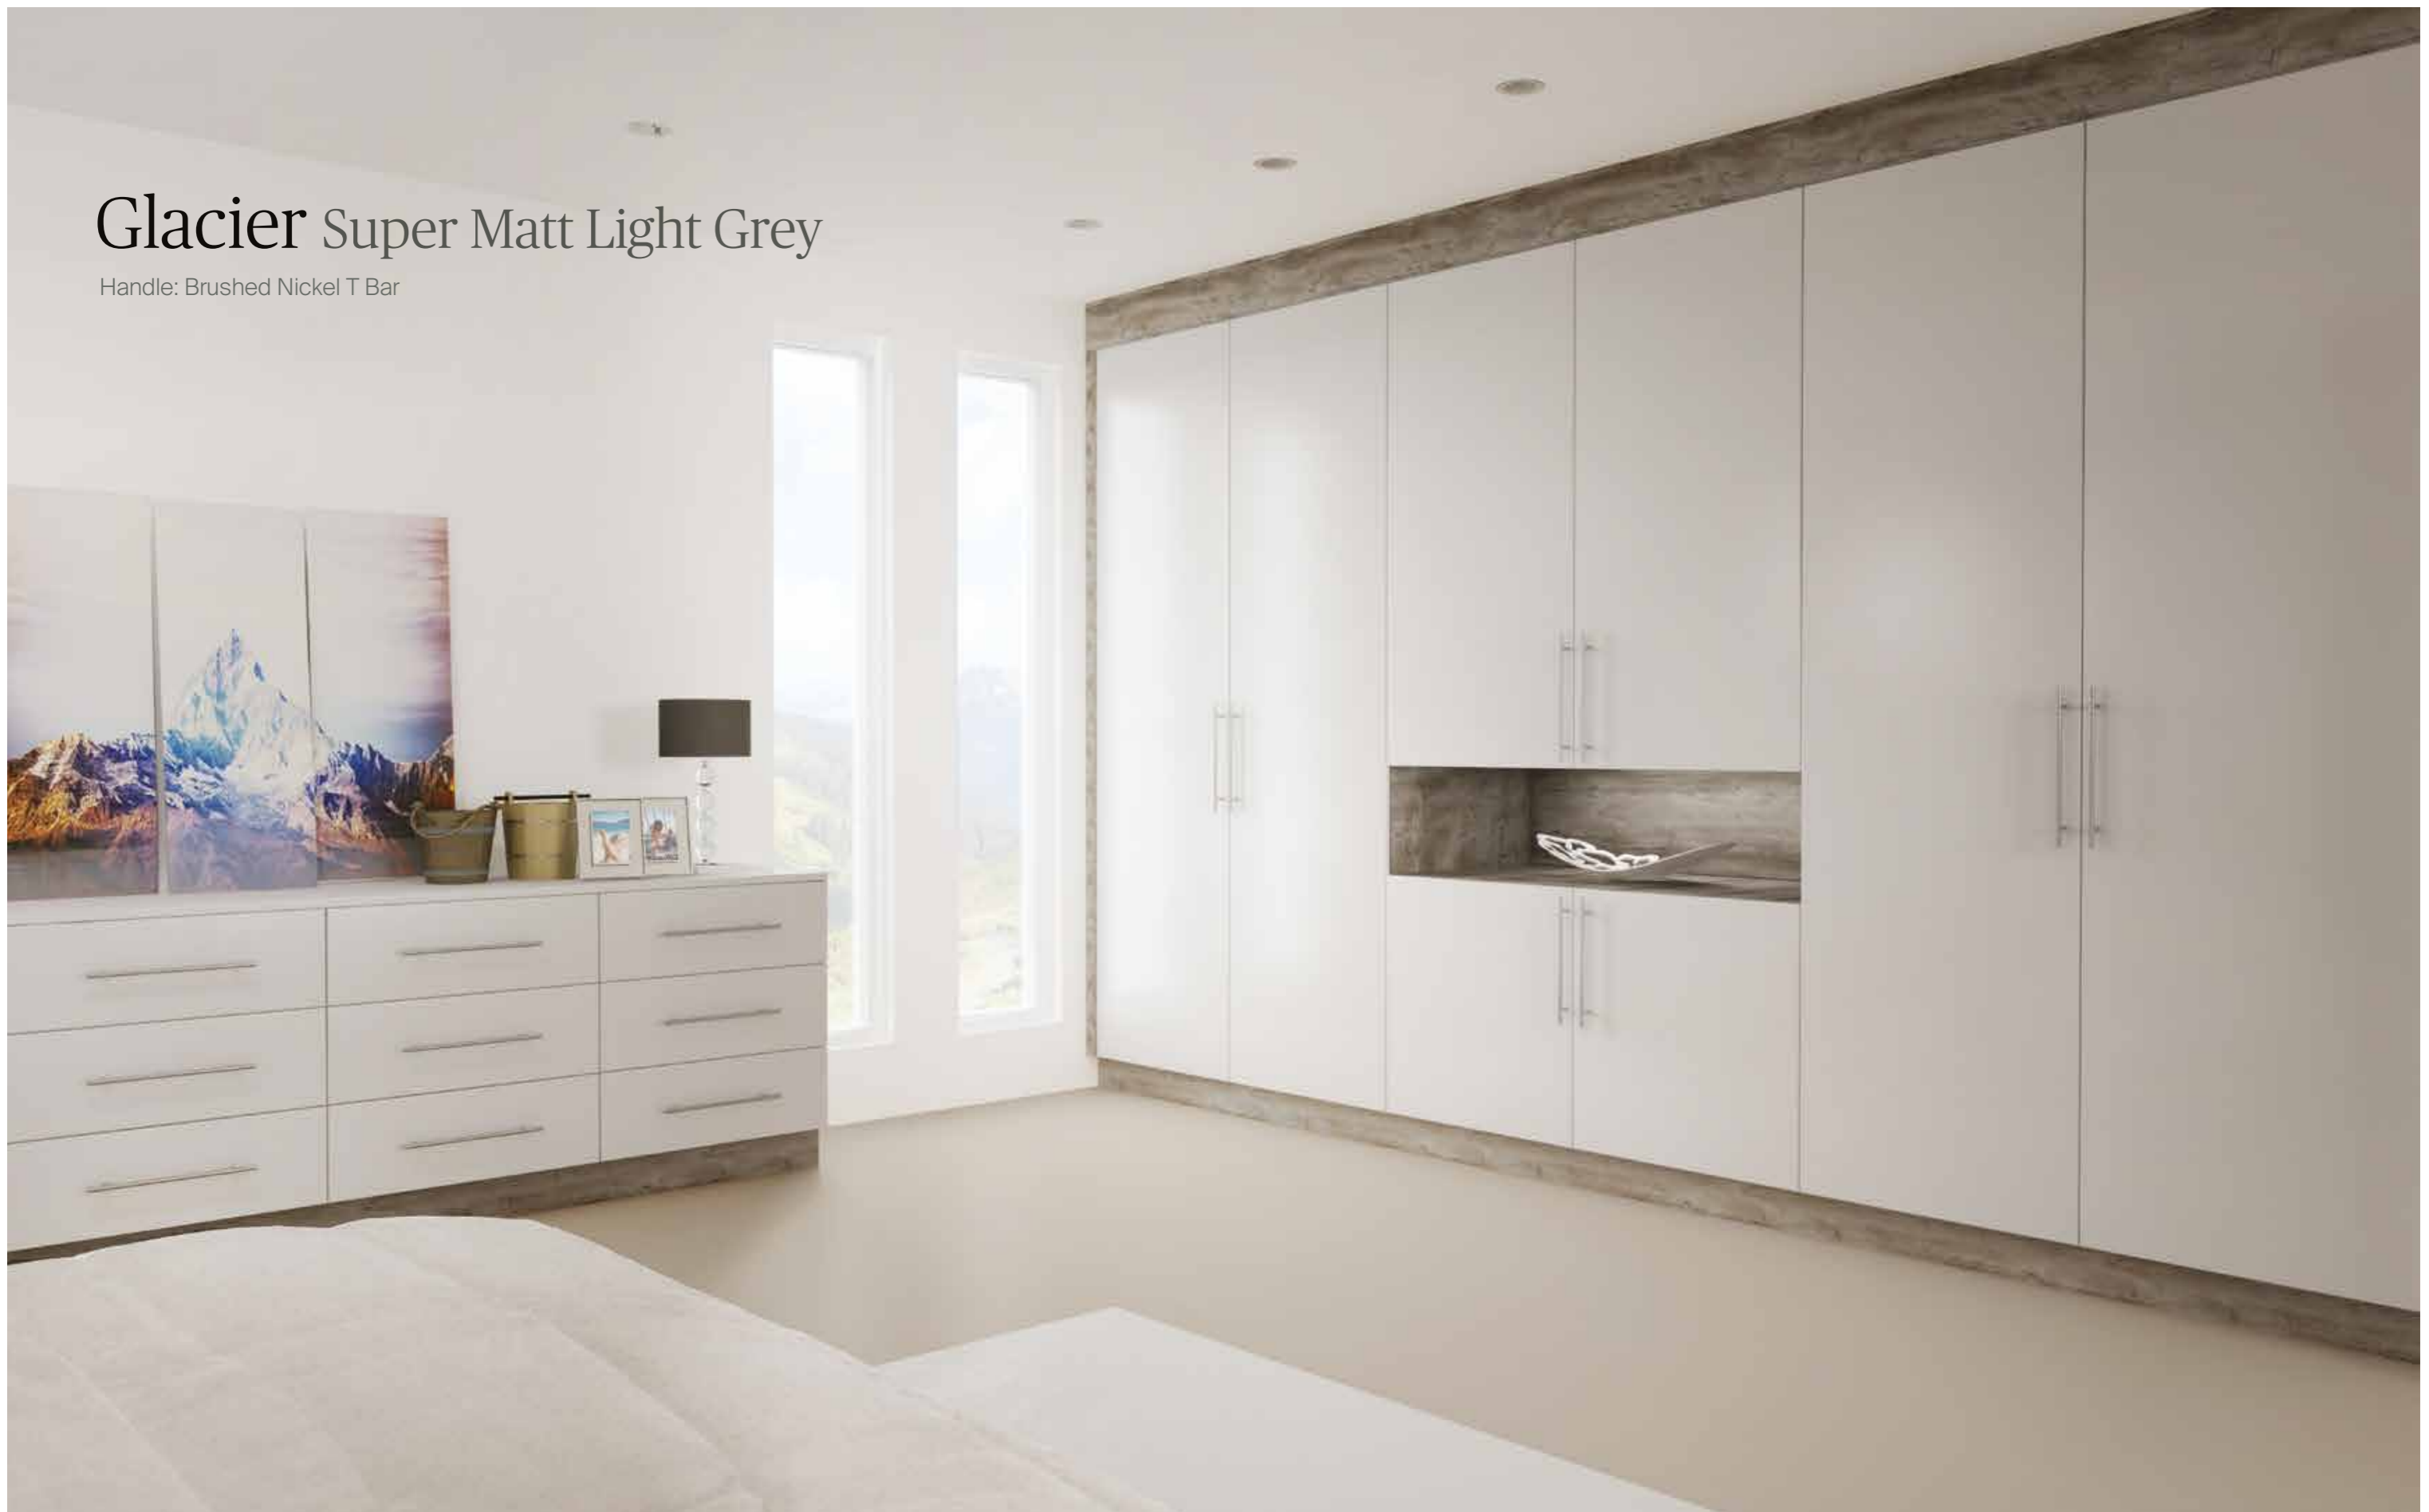

Glacier Super Matt Light Grey

Handle: Brushed Nickel T Bar