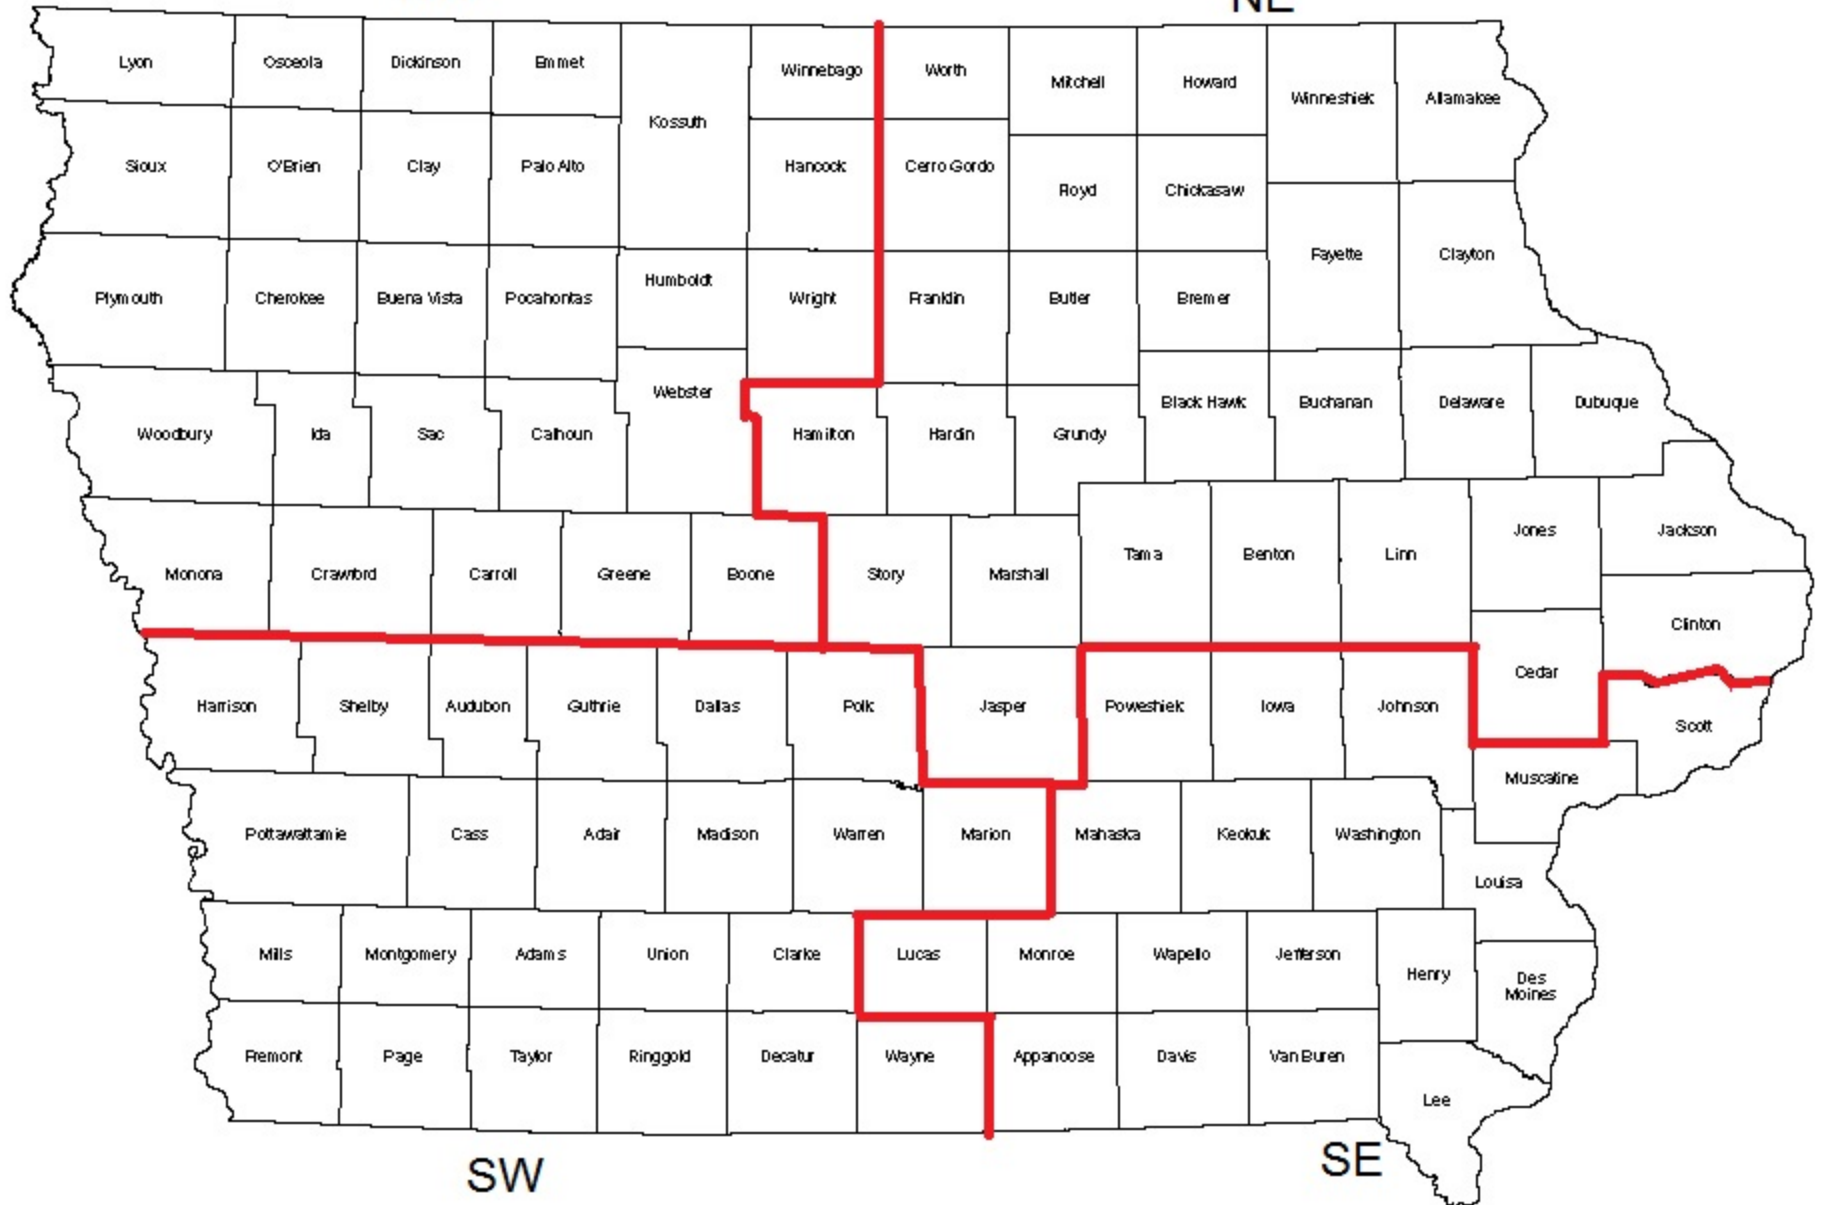

IOWA

WEED COMMISSIONERS' ASSOCIATION DISTRICTS

NW

NE

SW

SE