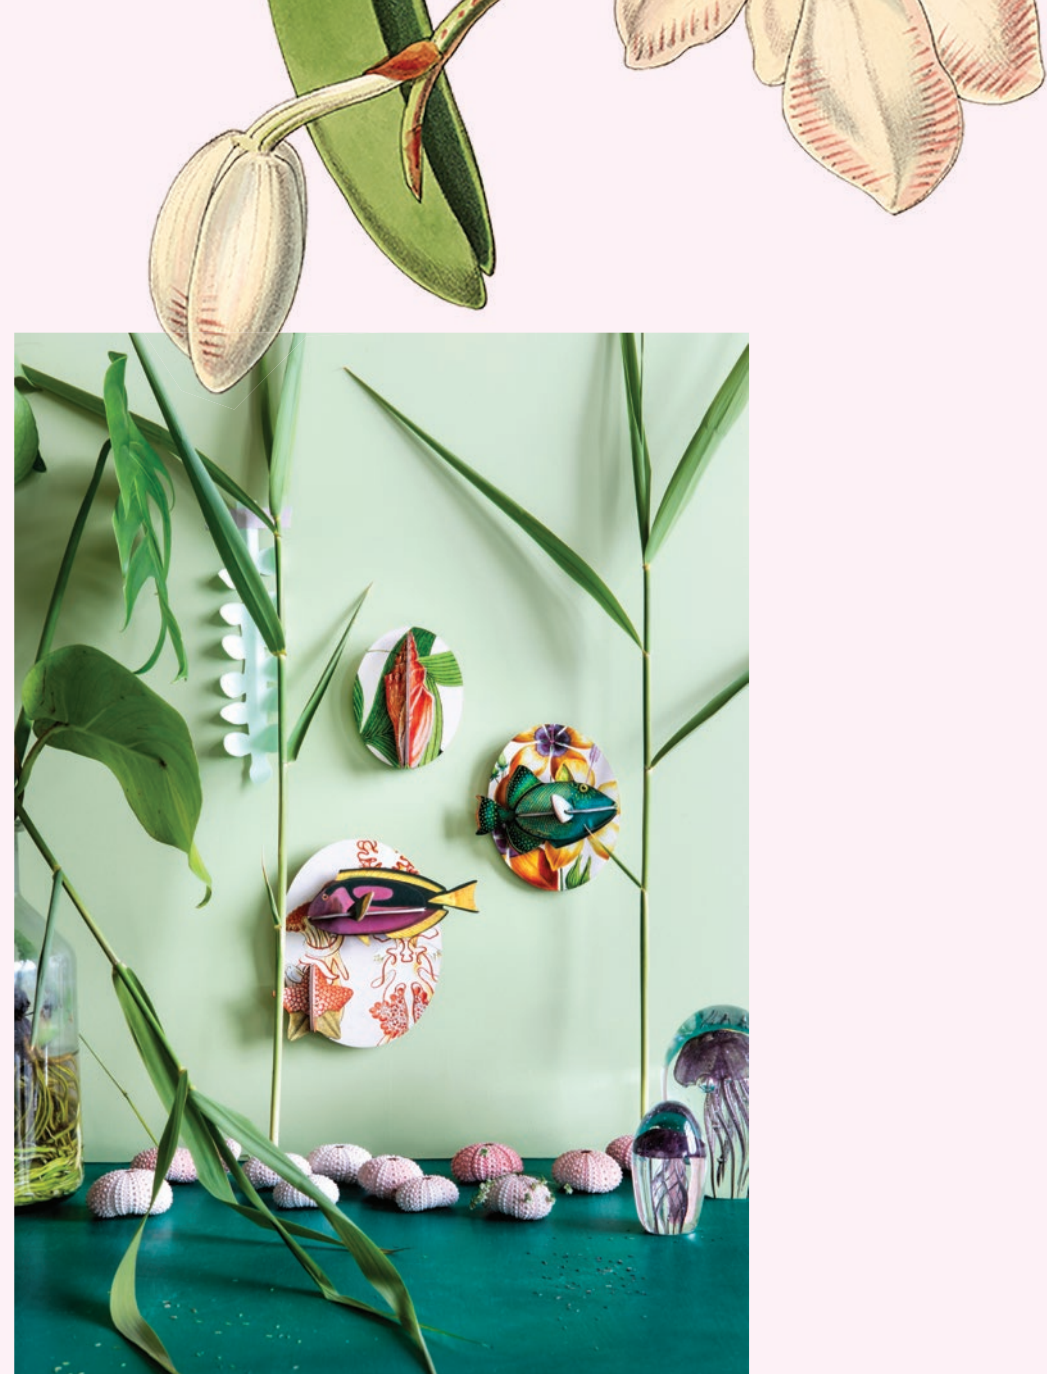

Collector's Box Insects - Vol 1
TTM79 - Biggest insect: 12x6x15 cm

Collector's Box Insects - Vol 2
TTM80 - Biggest insect: 12x6x15 cm

Collector's Box Fishes - Vol 1
TTM99 - Biggest fish: 12x5x15 cm

Collector's Box Fishes - Vol 2
TTM100 - Biggest fish: 12x5x15 cm

A collector's box with insect miniatures is a little box of happiness!
We selected and combined wonderful images from the extraordinary
retro prints of Dybdahl to create a range of beautiful 3D wall
decorations.