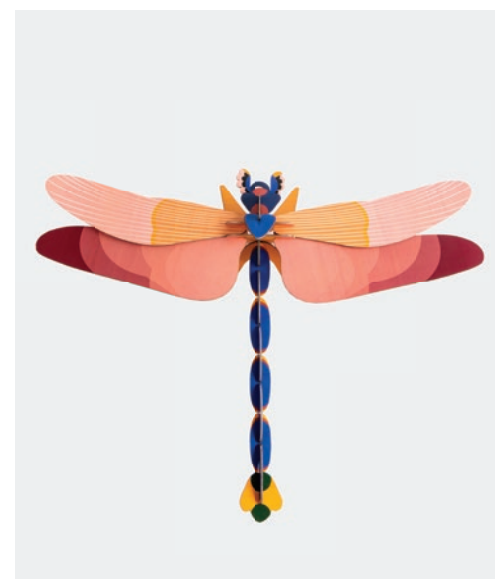

Manhattan
TTM93 - 19x7x50 cm

Cosmos
TTM94 - 16x5x40 cm

Chicago
TTM95 - 14x4x32 cm

Brooklyn
TTM96 - 18x7x48 cm

Rhinoceros Beetle
TTM68 - 13x9x33 cm

Japanese Beetle
TTM69 - 12x7x31 cm

Giant Scarab Beetle
TTM89 - 12x9x29 cm

Grasshopper
TTM90 - 14x7x29 cm

Tiger Beetle
TTM70 - 11x7x27 cm

Giant Stag Beetle
TTM71 - 14x8x37 cm

Giant Dragonfly
TTM72 - 47x8x36 cm

Giant Butterfly
TTM73 - 36x7x24 cm

Scarab Beetle
IMA21 - 8x6x16 cm

Stag Beetle
IMA22 - 8x6x18 cm

Jewel Beetle
IMA23 - 6x6x12 cm

Lady Beetles
IMA24 - 8x6x13 cm

Click Beetle
IMA44 - 7x7x16 cm

Rosalia Beetle
IMA45 - 10x5x15 cm

Longhorn Beetle
IMA49 - 10x5x18 cm

Winged Beetle
IMA50 - 9x5x16 cm

NEW

Pink Dragonfly
IMA28 - 17x8x19 cm