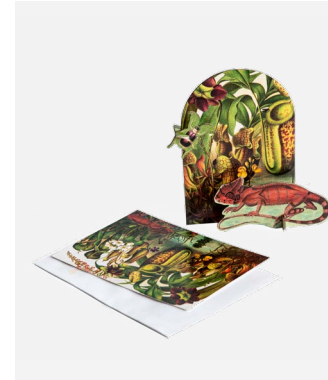

Emperor Angelfish
TTM119 - 11x6x10 cm - 4.3x2.4x4"

Spanish Hogfishes
TTM120 - 9x6x10 cm - 3.6x2.4x4"

Swinging Toucan
TPO86

Swinging Flores
TPO87

Swinging Gili
TPO88

Swinging Parakeets
TPO89

Swinging Crowned Obi
TPO90

Swinging Lady Obi
TPO91

Romantic, Pelican
TPO81

Extravaganza, Fishes
TPO78

Extravaganza, Leopard
TPO77

Extravaganza, Lizard
TPO79

Tropical, Zebra
TPO83

Romantic, Blue Bird
TPO80

Romantic, Flamingo
TPO82

Collector's Box Fishes - Vol 2
TTM100 - Biggest fish: 12x5x15 cm

A collector's box with insect miniatures is a little box of happiness!
We selected and combined wonderful images from the extraordinary
retro prints of Dybdahl to create a range of beautiful 3D wall
decorations.