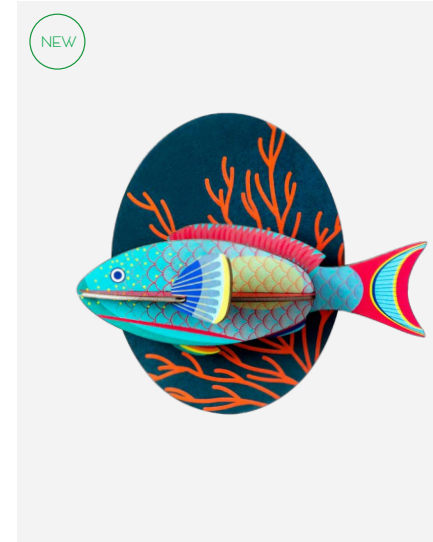

Exotic Birds, Toucan
TTM59 - 16x5x21 cm - 6.3x2x7.9"

Jungle Monkeys
TTM66 - 24x5x23 cm - 9.4x2x9.1"

Jungle Puma
TTM67 - 25x7x27 cm - 9.8x2.8x10.6"

Jungle Gecko
TTM97 - 20x6x25 cm - 7.9x2.4x9.8"

Jungle Sloth
TTM98 - 20x5x23 cm - 7.9x2x9"

Lobster
TTM64 - 17x10x39 cm - 6.7x3.9x15.4"

Giant Lobster
TTM66 - 25x14x55 cm - 9.8x5.5x21.7"

Blue Lobster
TTM85 - 17x10x39 cm - 6.7x3.9x15.4"

Sea Horses
TTM65 - Big Sea Horse 7x3x21 cm - 2.8x1.2x8.3"

Clown Triggerfish
TTM113 - 12x6x10 cm - 4.7x2.4x4"

Marine Angelfish
TTM114 - 9x6x10 cm - 3.6x2.4x4"

Parrotfish
TTM117 - 12x6x10 cm - 4.7x2.4x4"

Six Line Wrasse
TTM118 - 11x6x10 cm - 4.3x2.4x4"

Lionfish
TTM115 - 12x6x10 cm - 4.7x2.4x4"

Butterflyfish
TTM116 - 9x6x10 cm - 3.6x2.4x4"