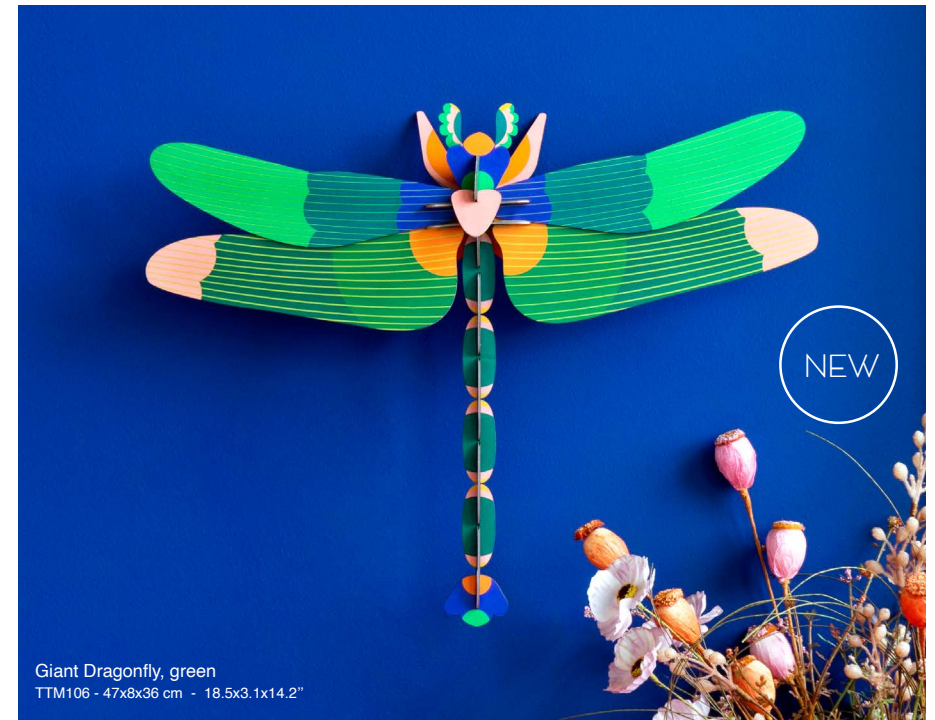

Tiger Beetle
TTM70 - 11x7x27 cm - 4.3x2.7x10.6"

Giant Stag Beetle
TTM71 - 14x8x37 cm - 5.5x3.1x14.5"

Giant Scarab Beetle
TTM89 - 12x9x29 cm - 4.7x 3.5x 11.4"

Grasshopper
TTM90 - 14x7x29 cm - 5.5x 2.7x 11.4"