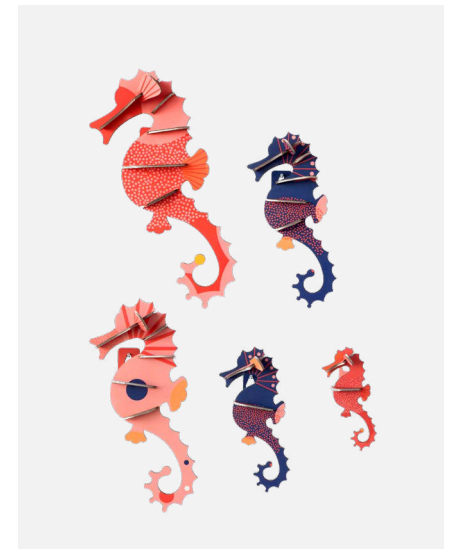

Exotic Birds, Toucan
TTM59 - 16x5x21 cm - 6.3x2x7.9"

Jungle Monkeys
TTM66 - 24x5x23 cm - 9.4x2x9.1"

Jungle Puma
TTM67 - 25x7x27 cm - 9.8x2.8x10.6"

Jungle Gecko
TTM97 - 20x6x25 cm - 7.9x2.4x9.8"

Jungle Sloth
TTM98 - 20x5x23 cm - 7.9x2x9"

Lobster
TTM64 - 17x10x39 cm - 6.7x3.9x15.4"

Giant Lobster
TTM66 - 25x14x55 cm - 9.8x5.5x21.7"

Blue Lobster
TTM85 - 17x10x39 cm - 6.7x3.9x15.4"

Sea Horses
TTM65 - Big Sea Horse 7x3x21 cm - 2.8x1.2x8.3"

Clown Triggerfish
TTM113 - 12x6x10 cm - 4.7x2.4x4"