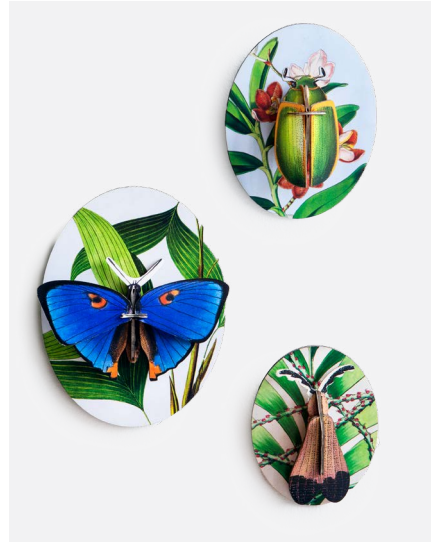

Romantic, Flamingo
TPO82

Collector's Box Insects - Vol 2
TTM80 - Biggest insect: 12x6x15 cm