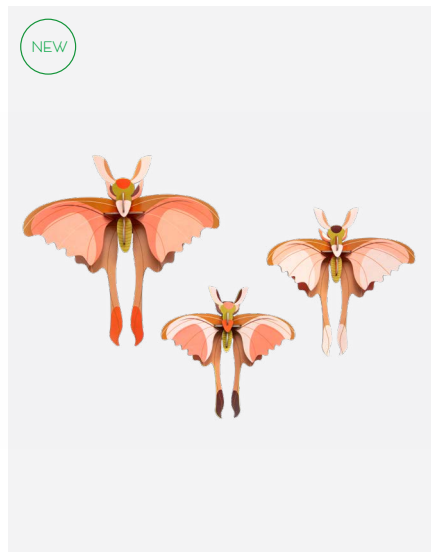

Tiger Beetle
TTM70 - 11x7x27 cm - 4.3x2.7x10.6"

Giant Stag Beetle
TTM71 - 14x8x37 cm - 5.5x3.1x14.5"

Giant Scarab Beetle
TTM89 - 12x9x29 cm - 4.7x 3.5x 11.4"

Grasshopper
TTM90 - 14x7x29 cm - 5.5x 2.7x 11.4"

Giant Dragonfly, green
TTM106 - 47x8x36 cm - 18.5x3.1x14.2"

Giant Dragonfly
TTM72 - 47x8x36 cm - 18.5x3.1x14.2"

Giant Butterfly
TTM73 - 36x7x24 cm - 14.2x2.7x9.4"

Dragonflies, set of 3
TTM107 - Big Dragonfly 21x11x21 cm - 8.3x4.3x8.3"

Swallowtail Butterflies, set of 3
TTM108 - Big Butterfly 19x9x15 cm - 7.5x3.5x5.9"

Honey bees, set of 3
TTM110 - Big Bee 24x6x15 cm - 9.5x2.4x5.9"

Comet Butterflies, set of 3
TTM109 - Big Butterfly 21x10x21 cm - 8.3x4x8.3"

Scarab Beetle
IMA21 - 8x6x16 cm - 3.1x2.4x6.3"

Stag Beetle
IMA22 - 8x6x18 cm - 3.1x2.4x7.1"

Jewel Beetle
IMA23 - 6x6x12 cm - 2.4x2.4x4.7"

Lady Beetles
IMA24 - 8x6x13 cm - 3.1x2.4x5.1"

Click Beetle
IMA44 - 7x7x16 cm - 3.1x2.4x5.1"