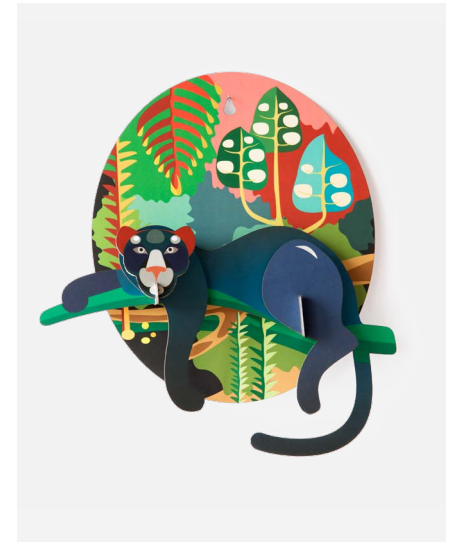

Paradise Birds, Obi
TTM84 - 22x6x22 cm - 9.1x2.8x10.65"

Exotic Birds, Grey Parrot
TTM56 - 15x5x25 cm - 5.9x2x5.1"

Exotic Birds, Cockatoo
TTM57 - 15x5x23 cm - 5.9x2.4x9.1"

Exotic Birds, Parakeets
TTM58 - 24x4x24 cm - 9.4x2x9.1"

Exotic Birds, Toucan
TTM59 - 16x5x21 cm - 6.3x2x7.9"

Jungle Monkeys
TTM66 - 24x5x23 cm - 9.4x2x9.1"

Jungle Puma
TTM67 - 25x7x27 cm - 9.8x2.8x10.6"

Jungle Gecko
TTM97 - 20x6x25 cm - 7.9x2.4x9.8"

Jungle Sloth
TTM98 - 20x5x23 cm - 7.9x2x9"