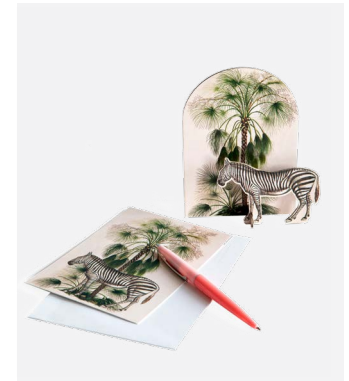

Emperor Angelfish
TTM119 - 11x6x10 cm - 4.3x2.4x4"

Spanish Hogfishes
TTM120 - 9x6x10 cm - 3.6x2.4x4"

Swinging Toucan
TPO86

Swinging Flores
TPO87

Swinging Gili
TPO88

Swinging Parakeets
TPO89

Swinging Crowned Obi
TPO90

Swinging Lady Obi
TPO91

Romantic, Pelican
TPO81

Extravaganza, Fishes
TPO78

Extravaganza, Leopard
TPO77

Extravaganza, Lizard
TPO79

Tropical, Zebra
TPO83

Romantic, Blue Bird
TPO80

Romantic, Flamingo
TPO82