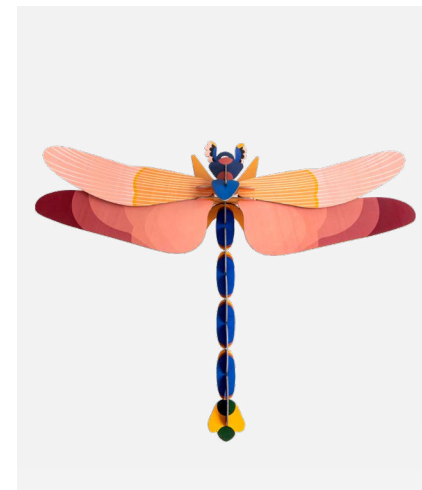

Giant Dragonfly, green
TTM106 - 47x8x36 cm - 18.5x3.1x14.2"