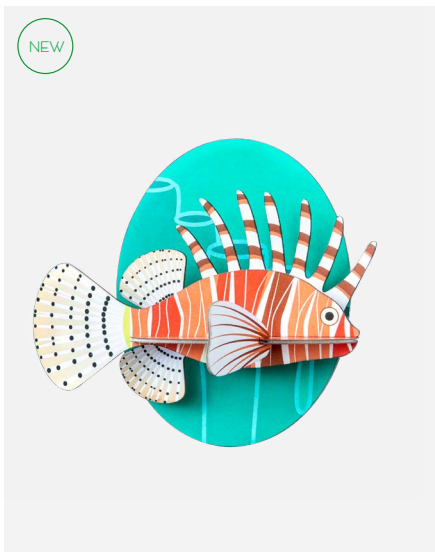

Exotic Birds, Toucan
TTM59 - 16x5x21 cm - 6.3x2x7.9"

Jungle Monkeys
TTM66 - 24x5x23 cm - 9.4x2x9.1"

Jungle Puma
TTM67 - 25x7x27 cm - 9.8x2.8x10.6"

Jungle Gecko
TTM97 - 20x6x25 cm - 7.9x2.4x9.8"

Jungle Sloth
TTM98 - 20x5x23 cm - 7.9x2x9"

Lobster
TTM64 - 17x10x39 cm - 6.7x3.9x15.4"

Giant Lobster
TTM66 - 25x14x55 cm - 9.8x5.5x21.7"

Blue Lobster
TTM85 - 17x10x39 cm - 6.7x3.9x15.4"

Sea Horses
TTM65 - Big Sea Horse 7x3x21 cm - 2.8x1.2x8.3"

Clown Triggerfish
TTM113 - 12x6x10 cm - 4.7x2.4x4"

Marine Angelfish
TTM114 - 9x6x10 cm - 3.6x2.4x4"

Parrotfish
TTM117 - 12x6x10 cm - 4.7x2.4x4"

Six Line Wrasse
TTM118 - 11x6x10 cm - 4.3x2.4x4"

Lionfish
TTM115 - 12x6x10 cm - 4.7x2.4x4"

Butterflyfish
TTM116 - 9x6x10 cm - 3.6x2.4x4"