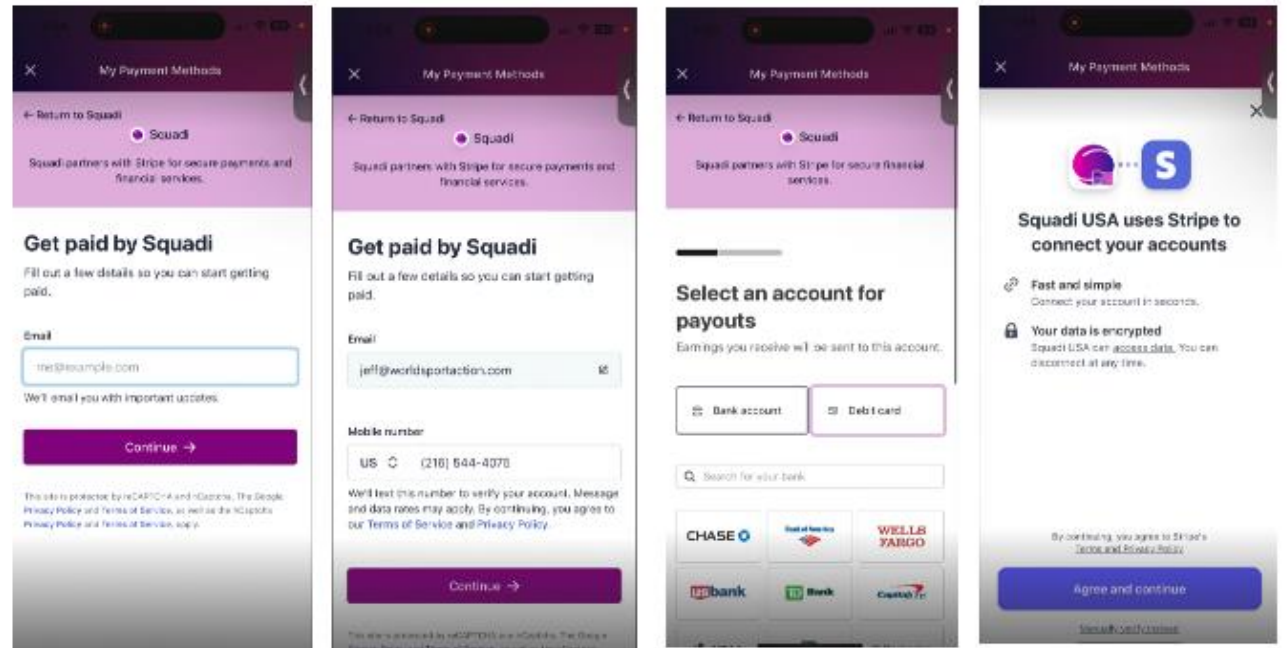

A large red speech bubble graphic with a white outline, pointing downwards. The text is centered within the bubble. The background features faint, light gray concentric circles and curved lines.

How to set up your bank account on Squadi

Step 1: Login to the app

Step 2: Navigate to
More > My profile > My Payment Methods

Step 3: Select "Upload Bank Account"

Step 4: Complete & Verify your details

Please note: You will be able to do this via the app or online following the same steps – Here is the online link you can login to if you prefer to complete this via web browser.