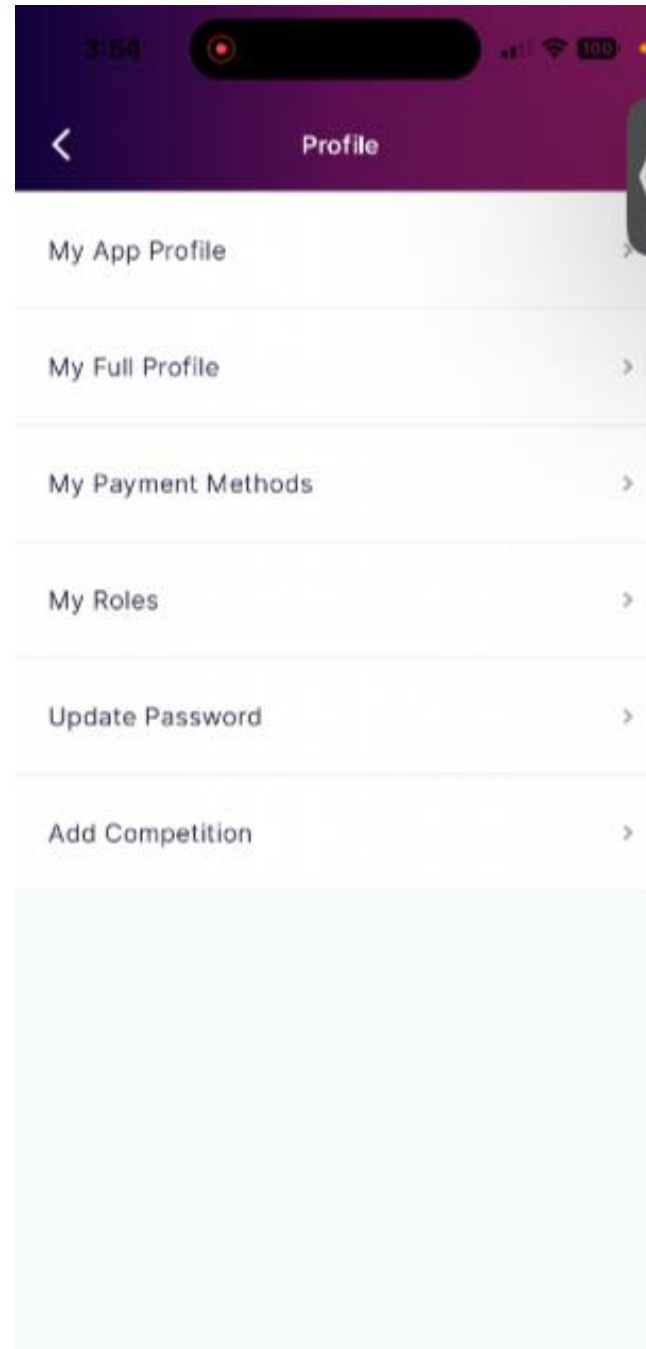

A large red speech bubble graphic with a white outline, pointing downwards. The text is centered within the bubble. The background features faint, light gray concentric circles and curved lines.

How to set up your bank account on Squadi

Step 1: Login to the app

Step 2: Navigate to
More > My profile > My Payment Methods

Step 3: Select "Upload Bank Account"

Step 4: Complete & Verify your details

Please note: You will be able to do this via the app or online following the same steps – Here is the online link you can login to if you prefer to complete this via web browser.