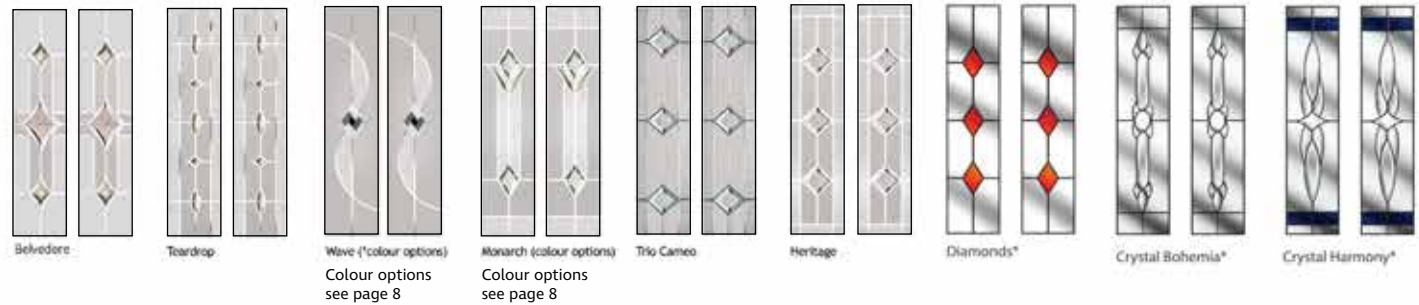

Wave (*colour options)
 Colour options
 see page 8

Monarch (colour options)
 Colour options
 see page 8

Trio Cameo

Diamonds*

Crystal Bohemia*

Crystal Harmony*
 Blue, Green, Red or Frost

Carisbrooke door

Available glass designs