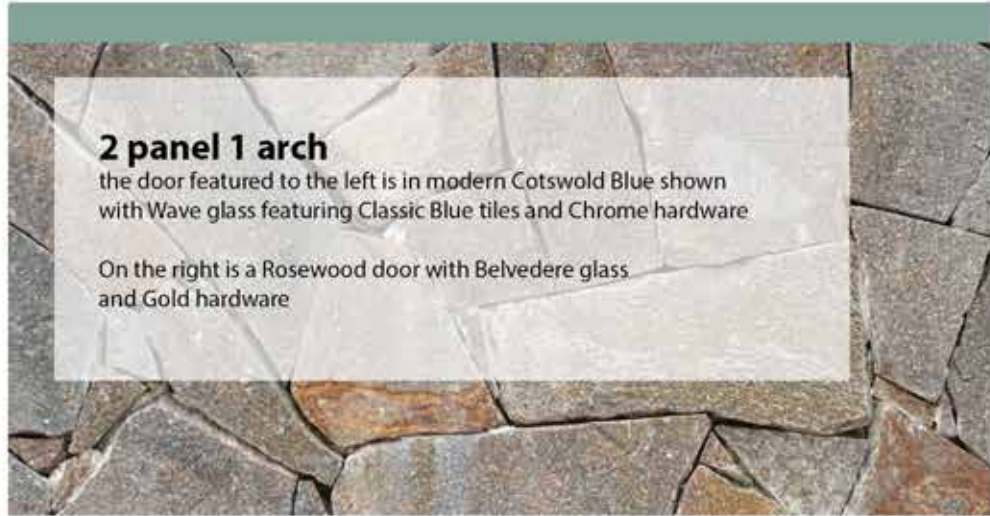

Edinburgh door

Available glass designs

Colour options
see page 8

Colour options
see page 8