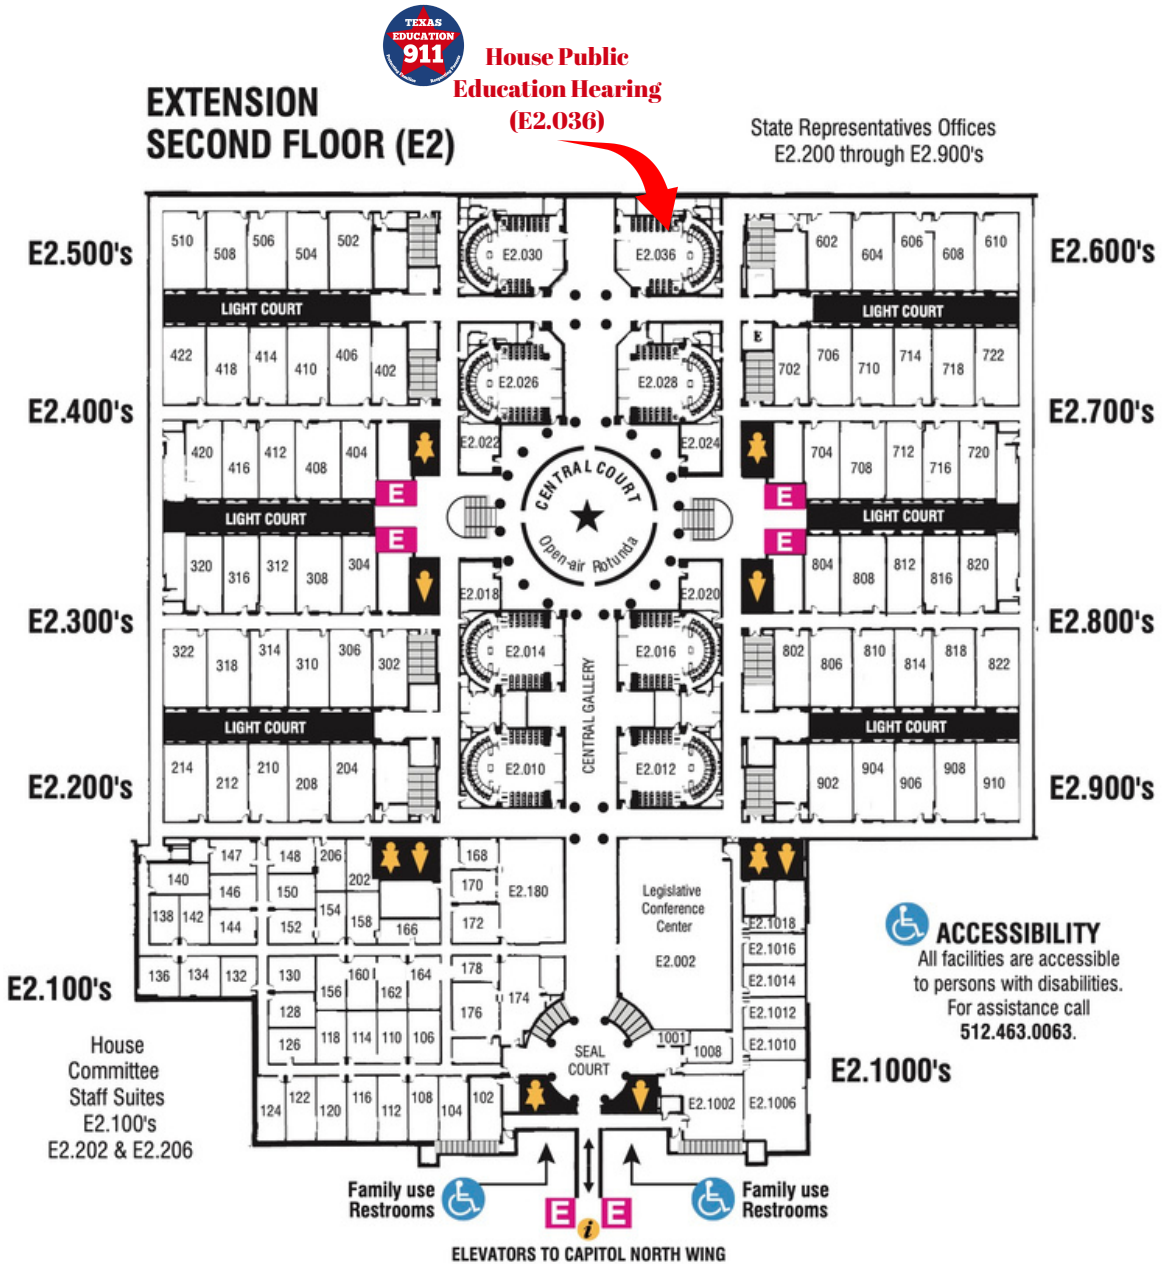

# Map for April 18th

## Parking: Capitol Visitors Parking Garage 1201 San Jacinto Blvd, Austin, TX 78701

Give yourself 20-30 minutes to walk to the capitol, get through security and take elevator to the Extension Second Floor.

## CAPITOL EXTENSION GUIDE FLOOR E2