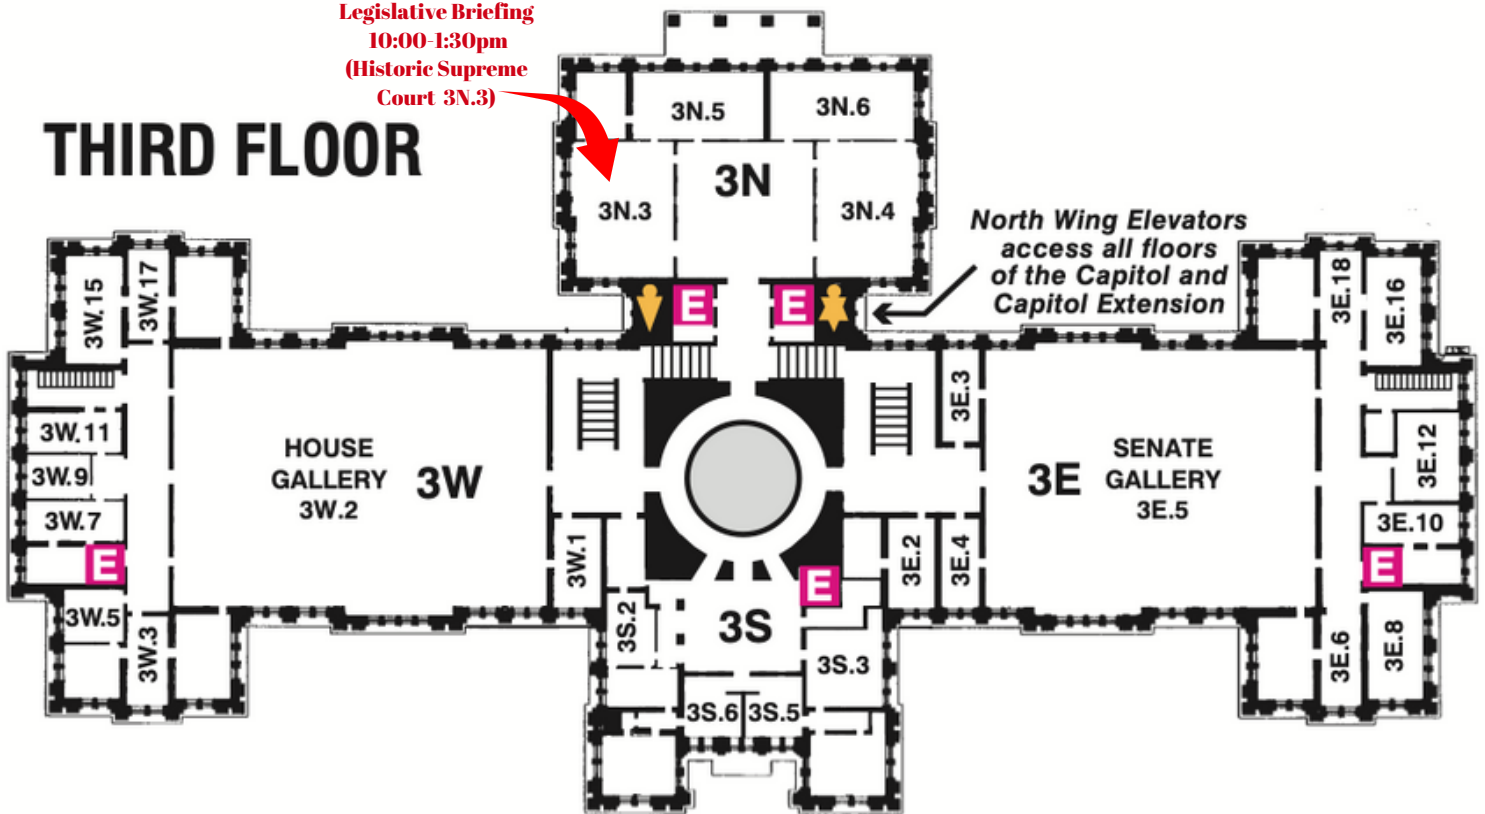

Maps (Page 1 of 2)

Parking: Capitol Visitors Parking Garage 1201 San Jacinto Blvd, Austin, TX 78701

Give yourself 20-30 minutes to walk to the capitol, get through security and arrive at the Historic Supreme Court (3N.3).

Check-in 9:30-10:00am.

Legislative Briefing
10:00-1:30pm
(Historic Supreme Court 3N.3)

CAPITOL BUILDING GUIDE FLOORS 2, 3 & 4