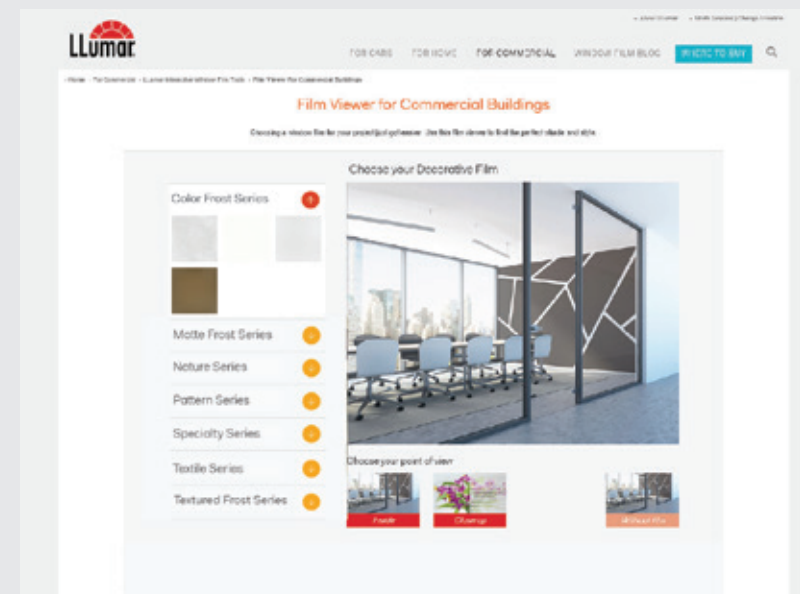

Get inspired
with LLumar® iLLusions™
gradient films!

Design resources

Spark inspiration with our online deco film viewer:
LLumarViewer.com

Contact us at **1.800.851.7781**
for more information or visit
LLumar.com to find a
dealer near you.