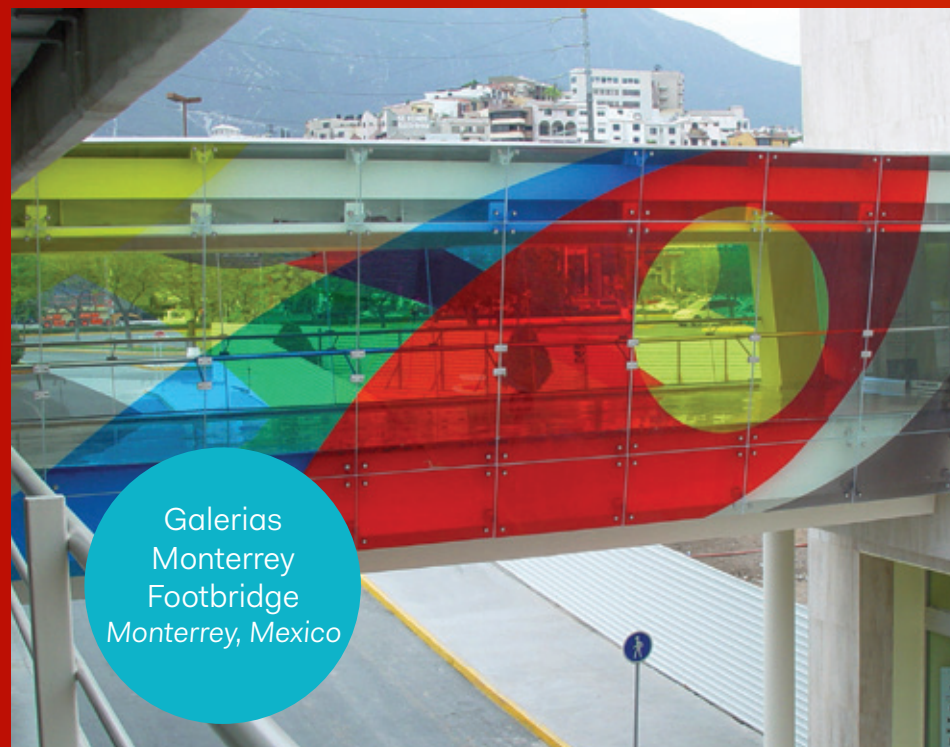

Acid Etch Crossweave

Cotton Crossweave

Cotton Fiber

Diagonal Crosshatch

Loose Weave Linen

Matte Linen Crossweave

White Linen Crossweave

Galerías
Monterrey
Footbridge
Monterrey, Mexico

Color and a unique design brighten a glass-enclosed footbridge at the Galerías Monterrey mall. The extensive product line of LLumar® iLLusions™ gave mall managers endless design options with the color stability to endure the harsh sunlight of northern Mexico.