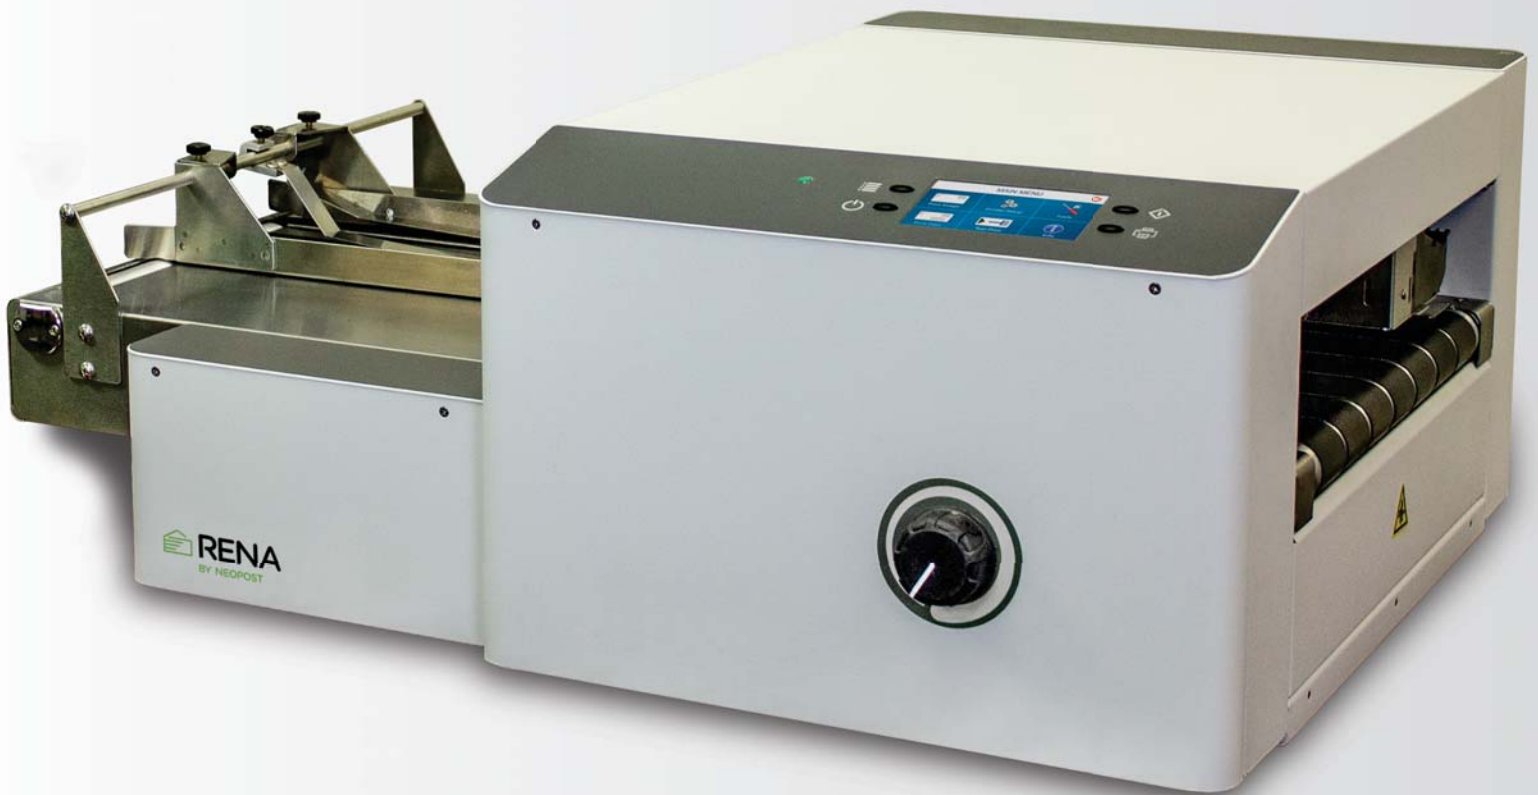

AS-850

Monochrome Address Printer

The Sport Utility Printer of our product line leads the industry with 4" of print area and a 2+4+2 head configuration and versatile in-line design. The AS-850's advanced print engine crunches data and its function loaded color touch screen interface is an operator's best friend. The AccuTrak™ transport deck has positionable transport belts and guides that run under the belts for dead-on registration. Combined with our optional AS-FDR14 feeder, the AS-850 is tough enough for any size mailing you can throw at it and our EASYInks can handle just about any material out there.

Specifications

| | |
|-------------------------------|--|
| Print Technology | Thermal Inkjet, 8 HP 45A-Style High Capacity Cartridges |
| Address Speed | Up to 26,000 #10 env/hr. Up to 34,000 postcards/hr. |
| Print Quality (dots per inch) | Up to 600 x 600 dpi |
| Image Area | Up to 4" x 50" |
| Material Size | Min: 5" L x 3" W Max: 50" L x 15" W |
| Material Thickness | Up to 12.7 mm / 0.5" |
| Memory | 16 GB |
| Print Head Layout | 2 Pen + 4 Pen + 2 Pen Stitched Design |
| Fonts | All True Type fonts available on PC |
| Ink Monitor | Intelligent Cartridge Tracking |
| Feeder Capacity | Up to 500 #10 envelopes |
| Software | Certified for Windows 10, Compatible with Windows 7 and up |
| PC Interface | USB 3.0, Ethernet, WiFi |
| Diagnostics | Built into Firmware |
| Dimensions | 34" L x 25" D x 12" H; 96 lbs. |
| Electrical | 115VAC or 240VAC, 50/60Hz |
| Counters | Batch, job & lifetime counters |
| Options | Conveyor/Stacker/Dryer |