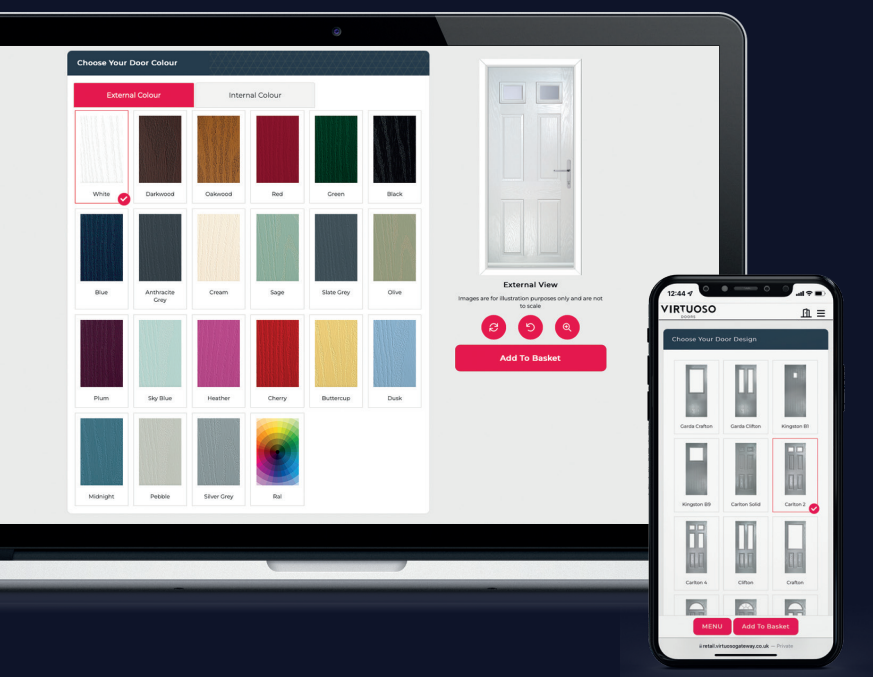

Design a door

A Virtuoso door is a beautiful addition to your customers' property, but with our 'design-a-door' tool, your customers can choose the style, colour and hardware to create a Virtuoso Virtu-AL door that's uniquely 'theirs'.

Simply visit virtuoso-doors.co.uk and select the design-a-door portal, you'll discover a multitude of possibilities in just a few clicks. The process is easy too. Once the door has been configured, add it to the basket, complete a quick form and we'll send you an instant quote and summary for your customer's new door. You can even check its status in the Virtuoso Gateway via your Trade account.

STEP 1

Choose your door style

Select from our Virtu-AL range of door styles. Use our ranges and style guide to help find the perfect door.

STEP 2

Choose your frame

Match your new door frame to your windows with a choice of PVCu or Aluminium outer frames.

STEP 3

Choose your colour

Choose from 5 standard colours, 14 superior colours and any RAL colour. Our doors can be powder coated with any RAL colour in our state-of-the-art paint studio and matched to your customer's home's garage door if desired.

STEP 4

Choose your glass

Select carefully crafted specialist glass from the glazing chart. Our door style pages showcase the best-suited combinations, but if the glass shown isn't with your chosen door style, simply ask us and we'll let you know if it's available.

STEP 5

Choose your hardware

Select your choice of handle, letterplate and door knocker. Choose the Contemporary Range for an ultra-modern finish, or our new Sweet Range of hardware for something a little bit special – even a touch of Rose Gold.