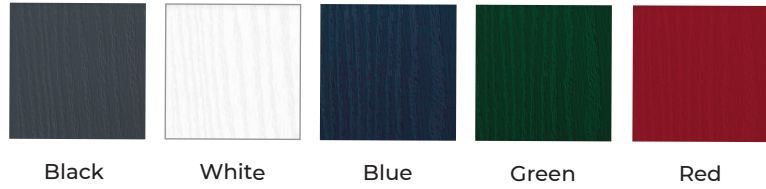

Personalise *your door*

Standard Colours