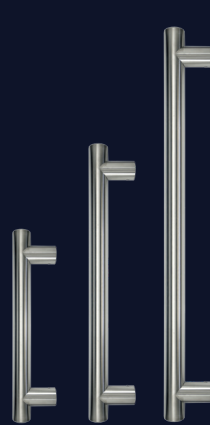

Chrome
Lever

Chrome
2 Part Knocker

Chrome Letterplate

The Contemporary Range

High quality stainless steel and chrome hardware options complete the ultra-modern look for your Virtu-AL composite door with a sleek, premium finish.

D Bar**

Letterplate**

Lever
Handle

Round
Escutcheon**

Pull
Escutcheon**

Inline Round Pull Bar**
400/900/1500mm

Inline Flat Pull Bar**
400/900/1500mm

20-year Guarantee* for your customers