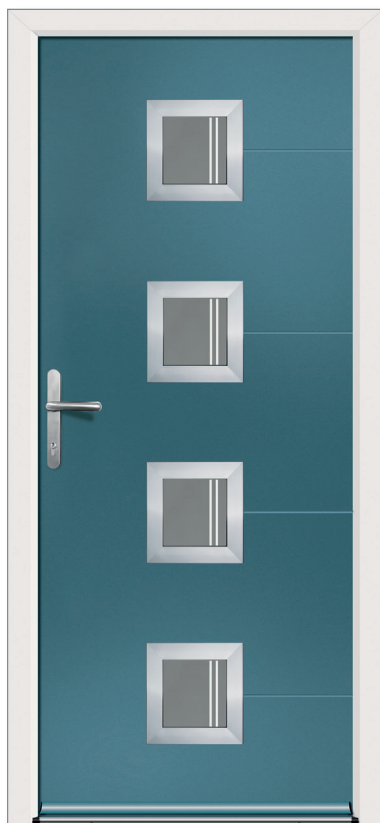

Upgrade any door to
an Aluminium frame

Como VX
Claro

▲ Glazing: Sandblast Colour: Midnight