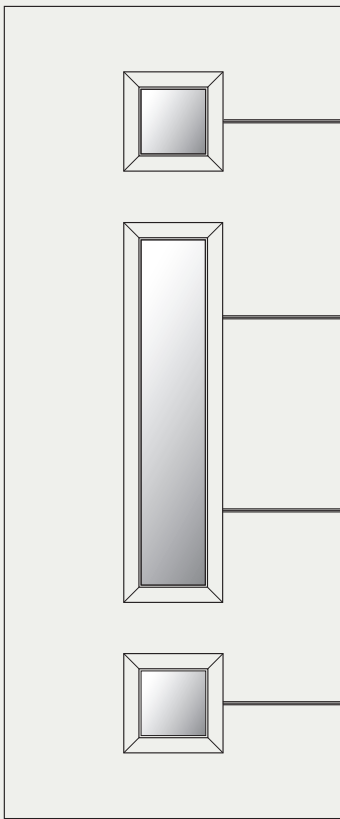

Como ZY

Como ZY
Glazed

▲ Glazing: Double Glazed   Colour: Green