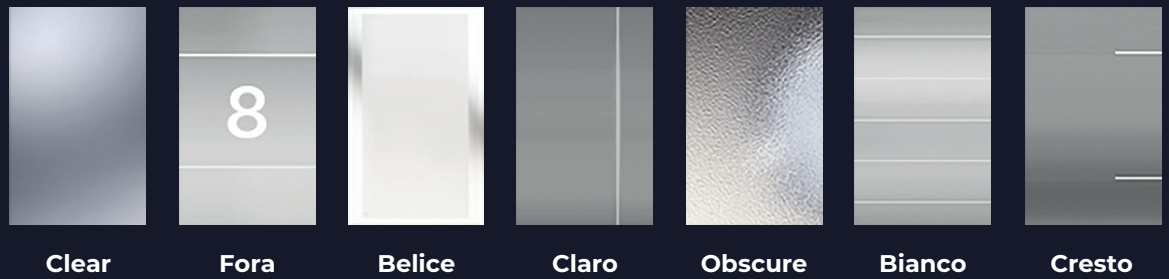

Glass and Glazing

The visual impact of our Virtu-AL doors is enhanced by the choice of glass. Carefully crafted specialist glass designs have been exclusively created for the Virtu-AL door range, and is supplied with a Warm Edge / Argon Filled / Soft Coat in a double or triple glazed solution.

All patterned and decorative glass is triple glazed. Our doors conform to the new Part L requirements which consist of Energy Rating A and a 'U' value of 1.2.

	Clear	Fora	Belice	Claro	Obscure	Bianco	Cresto
Delio Z3	X	X	X	X	X		
Vico V4	X	X			X	X	
Vico V4 Solid							
Como VX	X		X	X	X		X
Como ZY	X		X	X	X		X