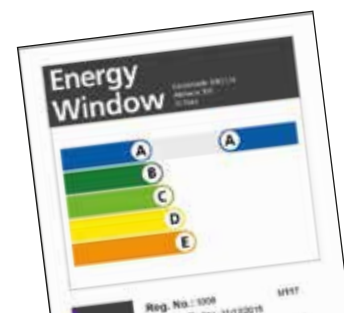

Energy ratings

Windows are assessed by the British Fenestration Rating Council (BFRC) and rated using a familiar A to G scale on the basis of their total energy efficiency, where an A-rated window is more energy efficient than a G-rated window. This rating covers the frame material, the frame design, the glass type and all the other components that make up the window.

Energy-rating performance is calculated using the special properties of the window frame, the glass coatings, and the gasses used in the sealed glass unit.

Each energy-rated window will be supplied with a rating showing its energy performance and could be a valuable factor should you decide to sell your home in the future.