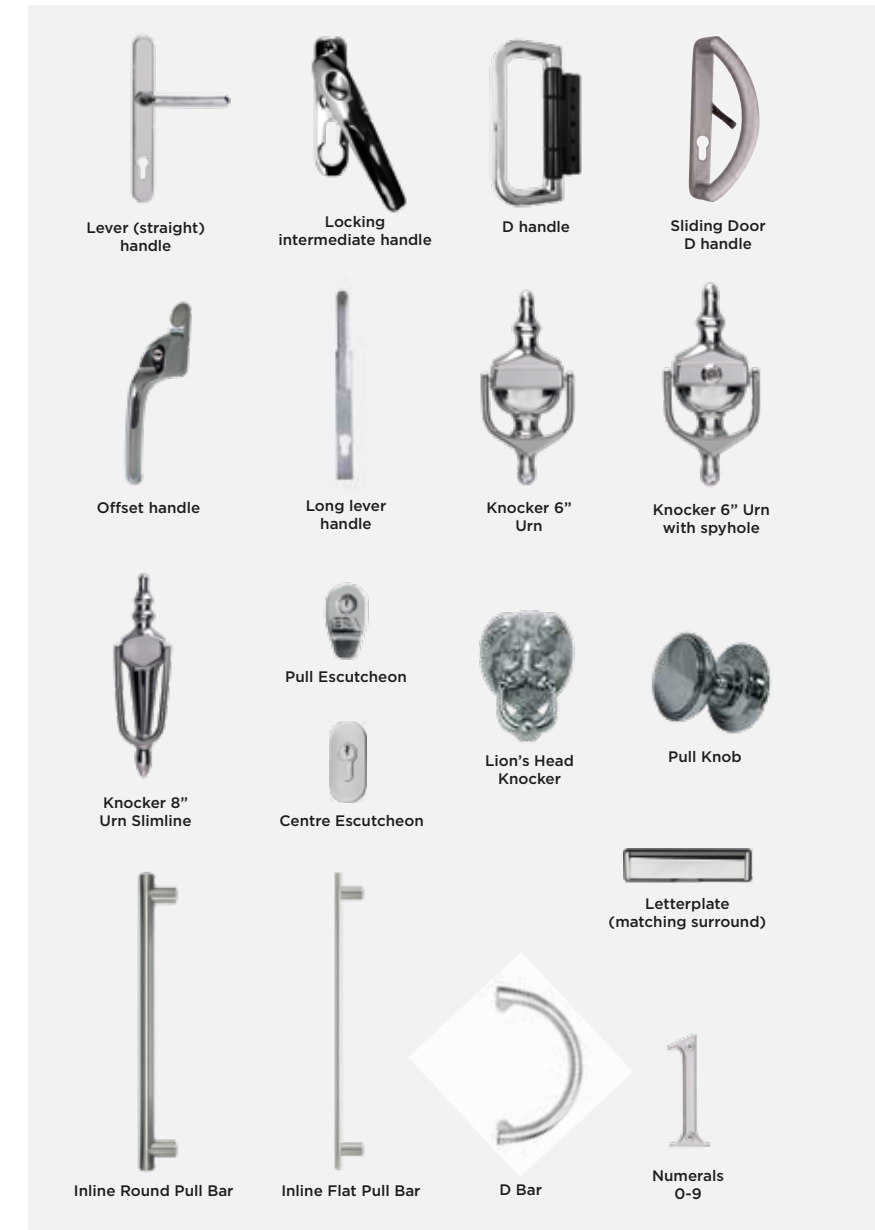

White	Black	Grey	Graphite	Chrome
BI-FOLDING DOORS	Lever (straight) handle	✓	✓	✓	✓	✓
	Intermediate handle	✓	✓	✓		✓
	D handle	✓	✓	✓		✓
	Magnetic catch	✓	✓	✓		✓
	Trickle vents	✓	✓	✓		
SLIDING PATIO DOORS	Long lever handle	✓	✓	✓		
	Sliding Door D handle	✓	✓	✓		
CASEMENT WINDOWS	Offset handle	✓	✓	✓	✓	✓
	Monkey tail handle					
ENTRANCE & FRENCH DOORS	Lever (straight) handle	✓	✓	✓	✓	✓
	Lever (swan) handle					
	Letterplate (black ABS surround)	✓	✓			✓
	Letterplate (matching surround)	✓	✓		✓	✓
COMPOSITE DOORS	Lever (straight) handle	✓	✓	✓	✓	✓
	Pull Knob	✓	✓		✓	✓
	D Bar					
	Inline Round Pull Bar					
	Inline Flat Pull Bar					
	Centre Escutcheon					
	Pull Escutcheon	✓	✓		✓	✓
	Letterplate (matching surround)	✓	✓		✓	✓
	Knocker 6" Urn	✓	✓		✓	✓
	Knocker 6" Urn with spyhole	✓	✓		✓	✓
	Knocker 8" Urn Slimline	✓	✓		✓	✓
	Lion's Head Knocker	✓	✓		✓	✓
	Bull Ring Knocker					✓
	Numerals 0-9					✓

A range of locking cylinders are available to give enhanced security. Please speak to your REAL Retailer for details.

	Satin Silver	Polished Gold	Stainless Steel	Antique Black
	✓	✓		
	✓			
	✓*			
	✓	✓		
				✓
	✓	✓		
	✓	✓		✓
		✓	✓	✓
			✓	
			✓	
		✓	✓	✓
		✓	✓	✓
		✓	✓	✓
		✓		
		✓		
				✓
		✓		

*silver anodised SAA

Locks

REAL Aluminium doors that have more than one lock will only require one key to operate all of them (this is called 'keyed alike'). Separate doors will have unique keys unless specified. When specifying a high-security key system (3 Star System), all keys will be unique. For further details, please speak to your REAL Retailer.