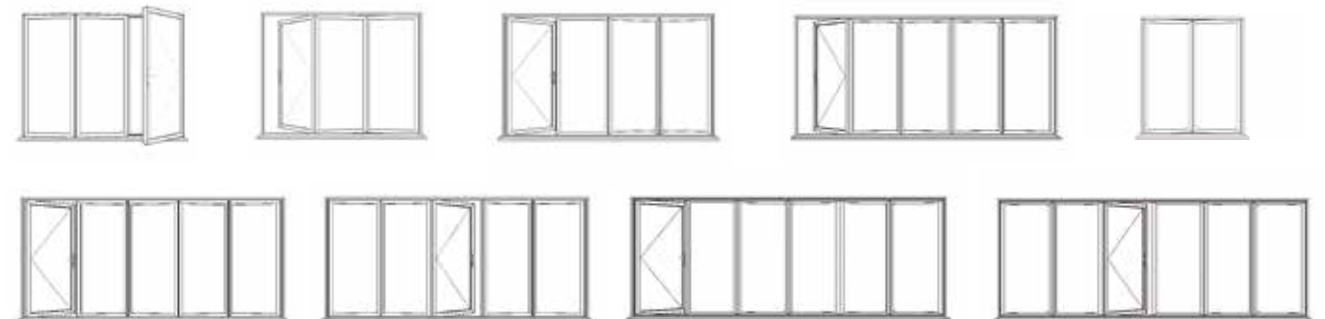

Configuration examples:

Not all configurations have an external handle for access from the outside. Please ask your REAL Retailer for details.