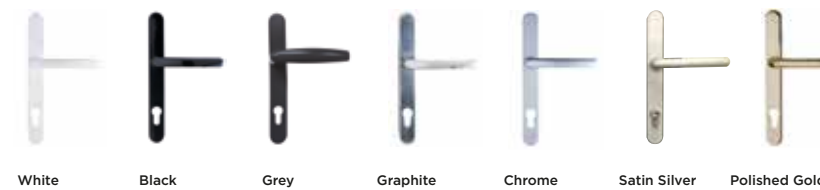

Double locking handles

For extra peace of mind, REAL Aluminum French Doors or double doors boast extra security with multipoint locking handles and the option of additional handles and locking on both doors.

Low threshold

An optional low threshold is great for doors which are used regularly and creates a flush appearance due to its minimal step over.*

FRENCH DOORS

Handles

As with all products in the REAL Aluminium range, our entrance doors or French doors can be personalised with your choice of hardware and accessories.