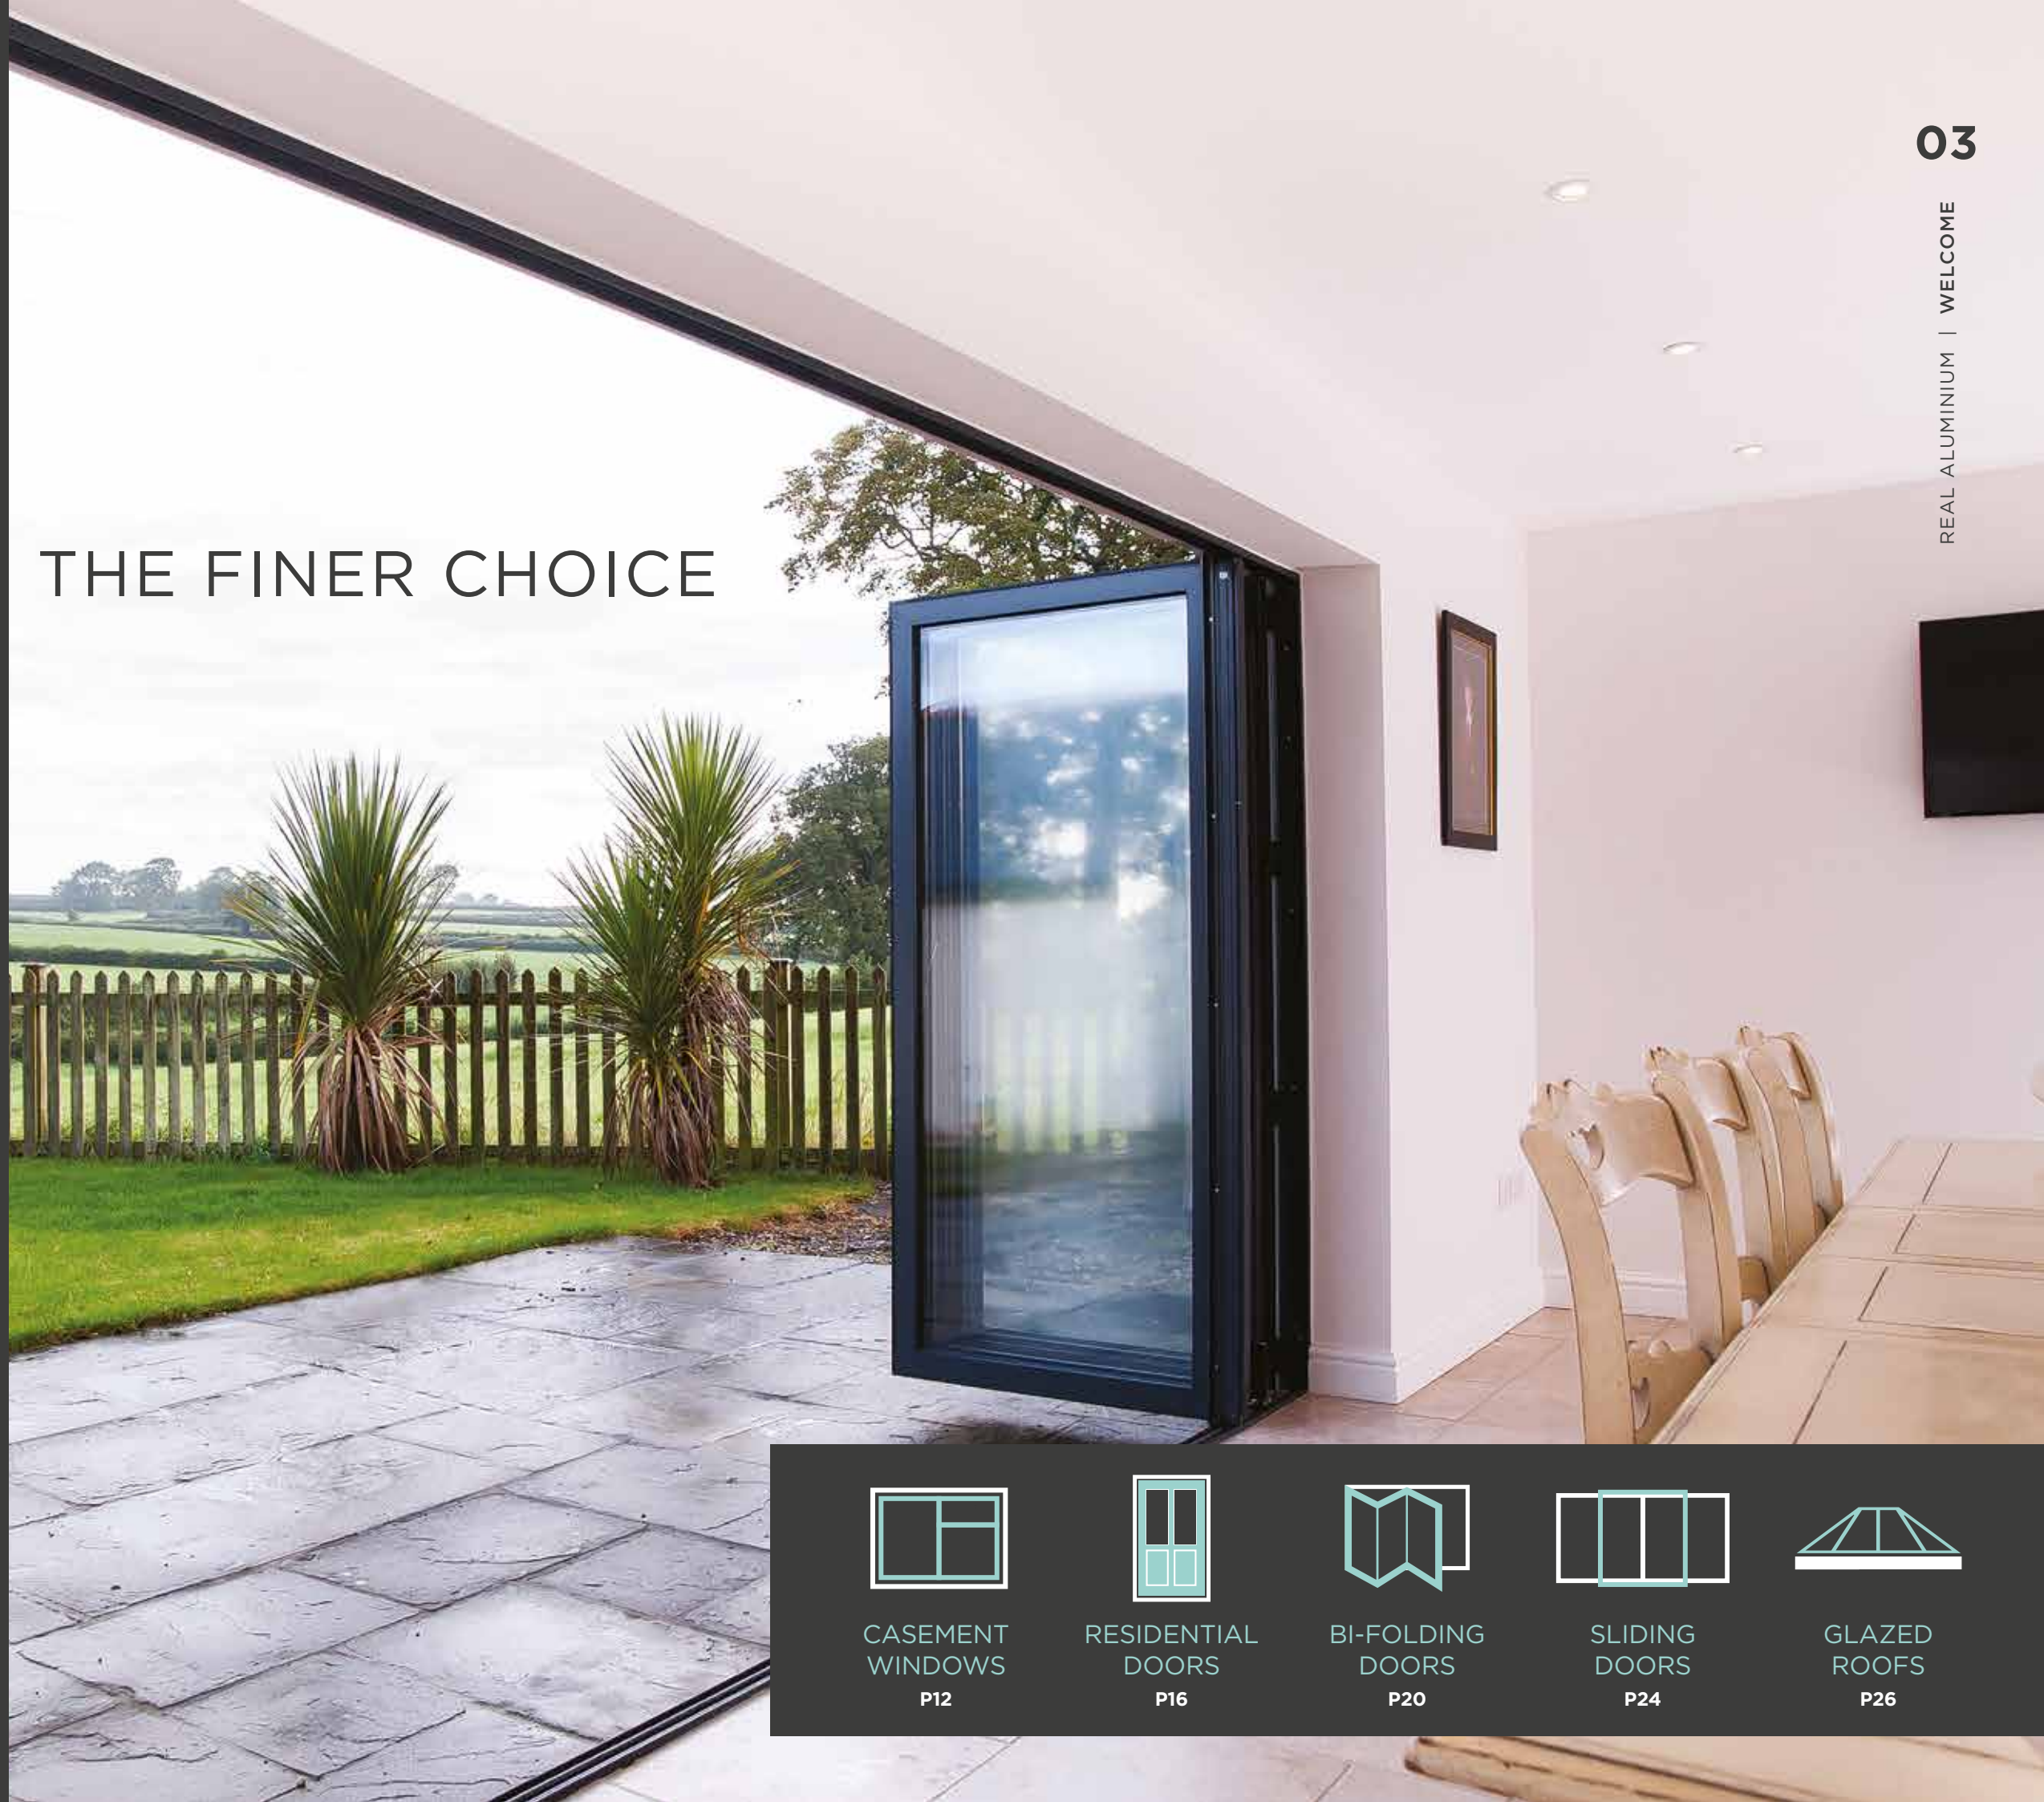

REAL

ALUMINIUM THE FINER CHOICE

Improvements to aesthetics and thermal performance differentiate today's aluminium products from those of the eighties and nineties. You only have to look around to notice that slim aluminium is fast becoming the 'product of choice' for windows, doors and roofs.

Your choice of windows and doors will transform your home or building project and represents an important investment. Aluminium is the preferred material of astute architects looking for longevity, performance, good looks and superb life-time value for money... why would you, as a discerning homeowner, choose anything else?

Whatever the style of your home, be it traditional or modern, the REAL Aluminium range offers distinctive styles and designs to suit.

YOUR COMPLETE ALUMINIUM WINDOW, DOOR AND GLAZED ROOF RANGE.

P12

P16

P20

P24

P26