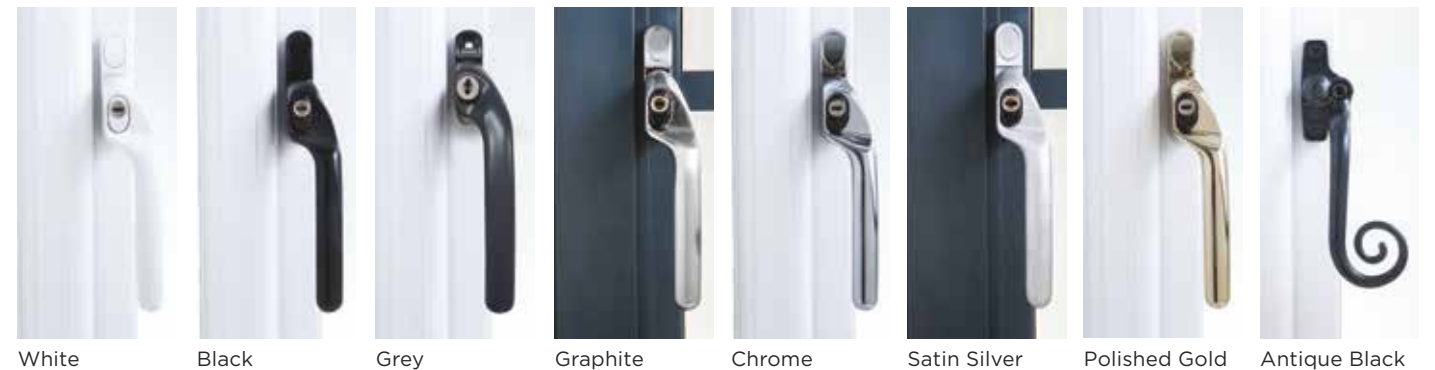

For additional security and to retain the slim sightlines, system 1 has been designed with a handle block manufactured into the frame. This will appear as a separate section when viewed internally. An example of this is shown on the Graphite and Satin Silver handle above.