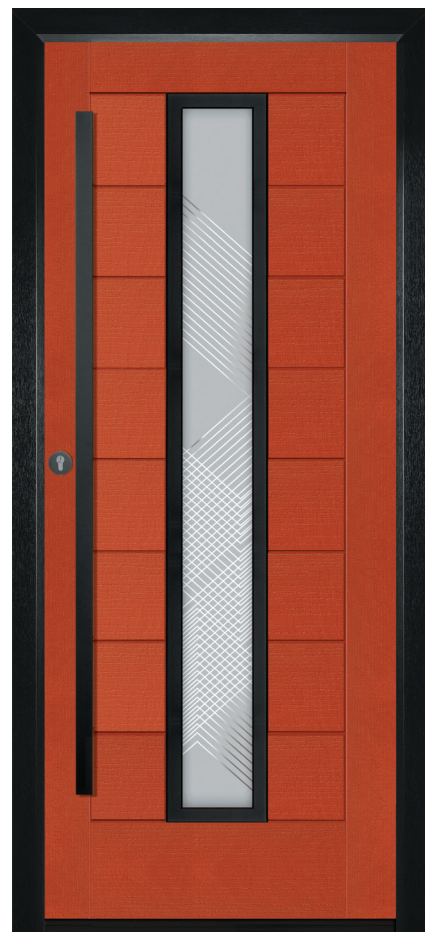

*The **New** VARESE  
Composite Door range*

Part of the Composite Door Range

## *The New VARESE Composite Door Range*

*Welcome to the luxurious, all-new extension of Virtuoso's contemporary range of composite doors: The VARESE.*

The new standard in designer composite doors has arrived. The VARESE has a superior look and feel with a deeper groove giving a higher quality finish.

While original composite doors have 12 basic panels, the VARESE Composite Doors features 8 sleek panels with enhanced grain definition. Mid panels feature a book-match design for improved aesthetics.

A Virtuoso VARESE door offers security, warmth, and resilience, with stunning beauty. Precision-engineering delivers incredible accuracy and unrivalled quality.

# The *VARESE Range*

With its contemporary linear etched detailing, the VARESE is a stunning door available glazed or as a solid door option.

**VARESE  
D4 CENTRE**

**VARESE  
D4 HANDLE**

**VARESE  
D4 HINGE**