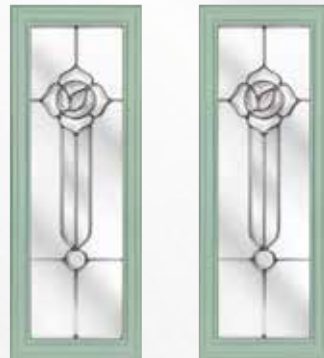

▲ Glazing: Oasis | Colour: Dusk | Hardware: Superior Cold

CHILTON 3 GLASS

Belice

Brolo

Crystal Flowers

Davertry

Edge

Grace