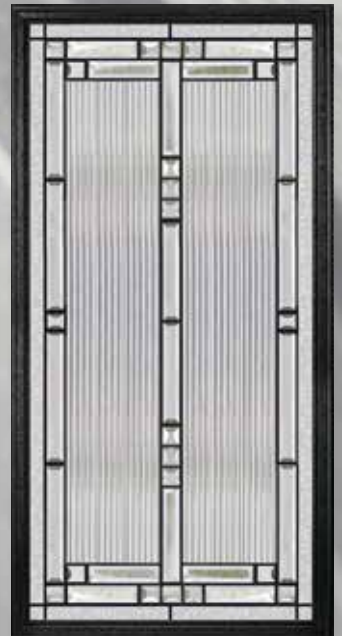

▶ Glazing: Dorchester Green | Colour: Blue | Hardware: Superior Gold

Titanium