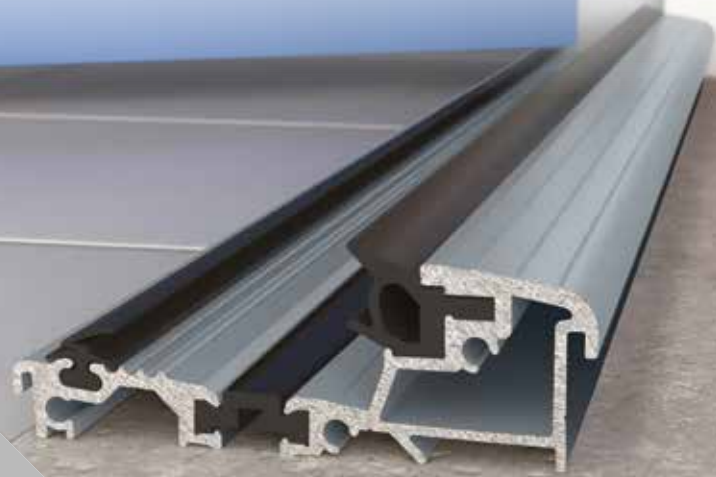

Satinova™ Privacy Level 5

Stippolyte™ Privacy Level 4

Sycamore™ Privacy Level 2

Taffeta™ Privacy Level 3

FINISHING TOUCHES

THRESHOLD OPTIONS

In addition to the standard integral frame threshold, several low threshold options are offered, including 15mm and 25mm aluminium, a 56mm PVCu frame, and mobility door cill alternatives.