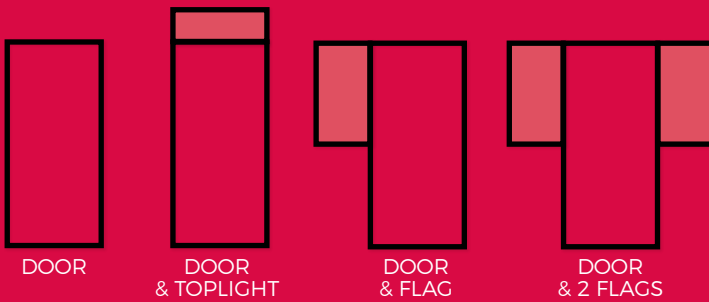

Adding side panels can provide the ultimate statement door. Our range allows your imagination to run wild with glass options and panel designs.

Glazed side panels and sidelights can coordinate with the glass of the composite door, or you have the option to select from our range of backing glass on page 84.

Stippolyte™

Sidelights

The glazed panels allow natural light to enter the entrance area, creating a bright and welcoming ambiance inside the home.

FRAME STYLES

UPVC

ALUMINIUM

Opt for either a uPVC or Aluminium outer frame to enhance the aesthetic of your current windows and doors. Achieve colour coordination by matching the composite door frames internally and externally, or select from a palette of over 2,500 RAL colours.

DOOR CONFIGURATION

Choose from a range of configurations that perfectly suit your architectural preferences and bring a touch of elegance to your home or business.

OBSCURE GLASS

OPTIONS

Obscure glass can offer privacy by obscuring the view through the door while still allowing natural light to enter the space. Backing glass refers to the additional layer of glass positioned behind decorative or functional glass panels.