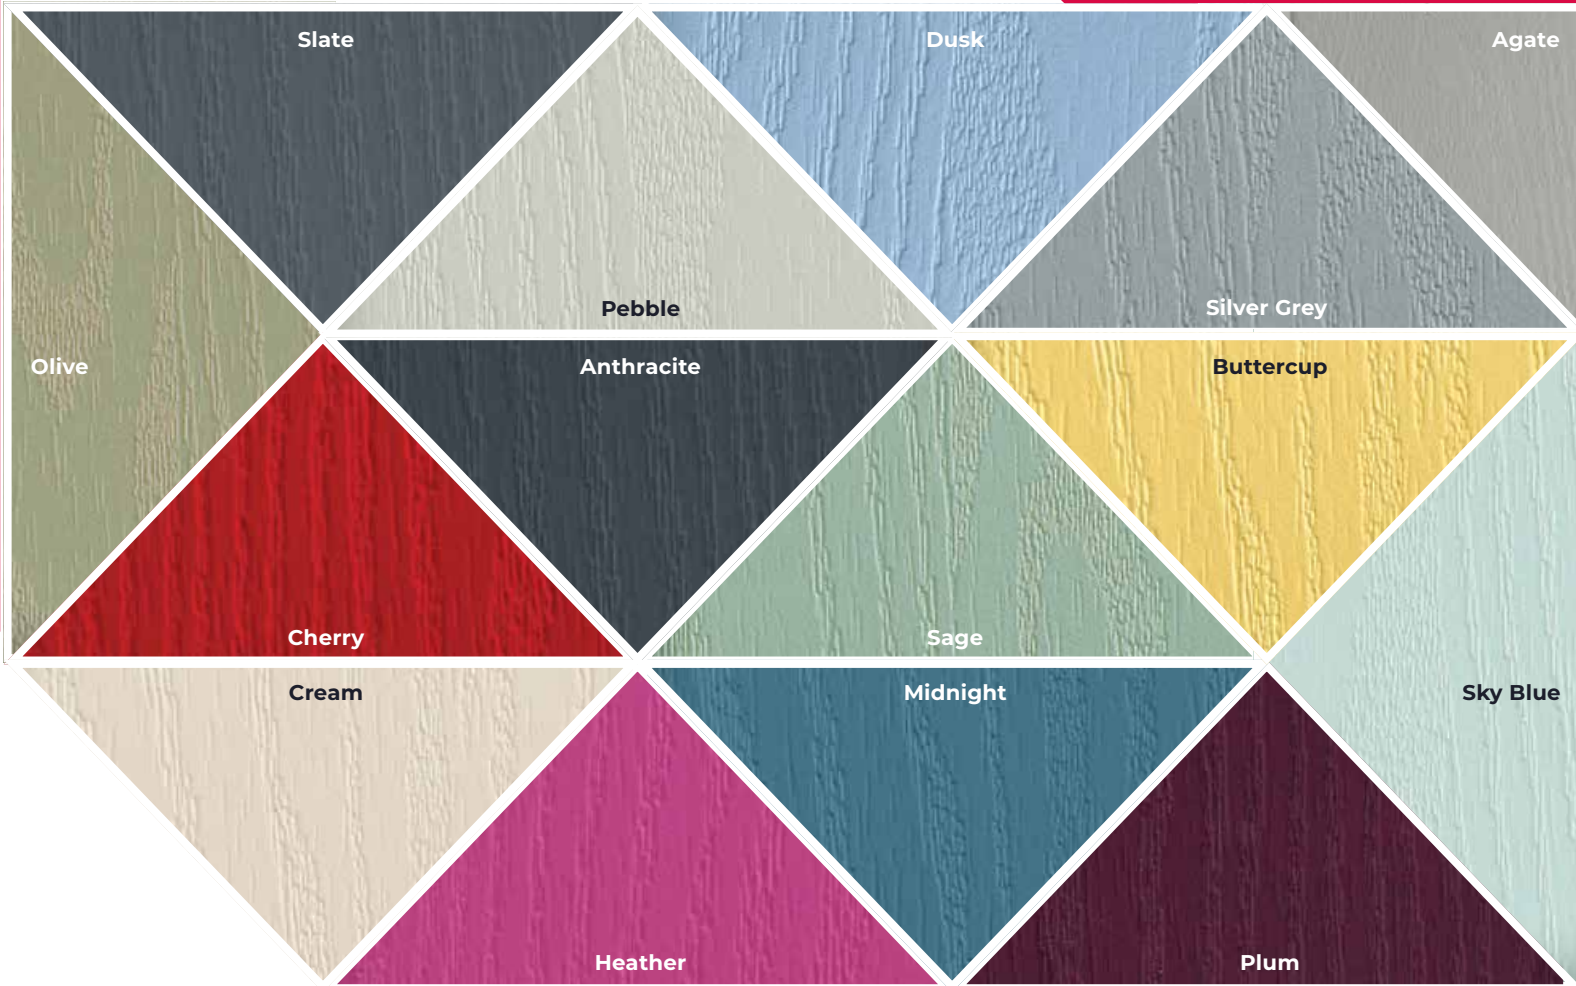

COLOUR

YOUR WORLD

Elevate your entrance with doors that project your distinctive personality.

Your front door isn't merely an entry point; it serves as a focal point of your home's facade, expressing your identity to the world. For those seeking to distinguish themselves, our extensive array of RAL colours offers the broadest selection, allowing you to mirror not only the essence of your home but also your unique personal style. Choose a door that speaks volumes about you and stands out from the ordinary.

• Colours are as accurate as the printing process allows.

GRAINS

STANDARD

COLOURS

White

SUPERIOR COLOURS

Every Virtuoso door comes with a rich, glossy colour finish that is resistant to fading, ensuring a stunning appearance that will endure for years.