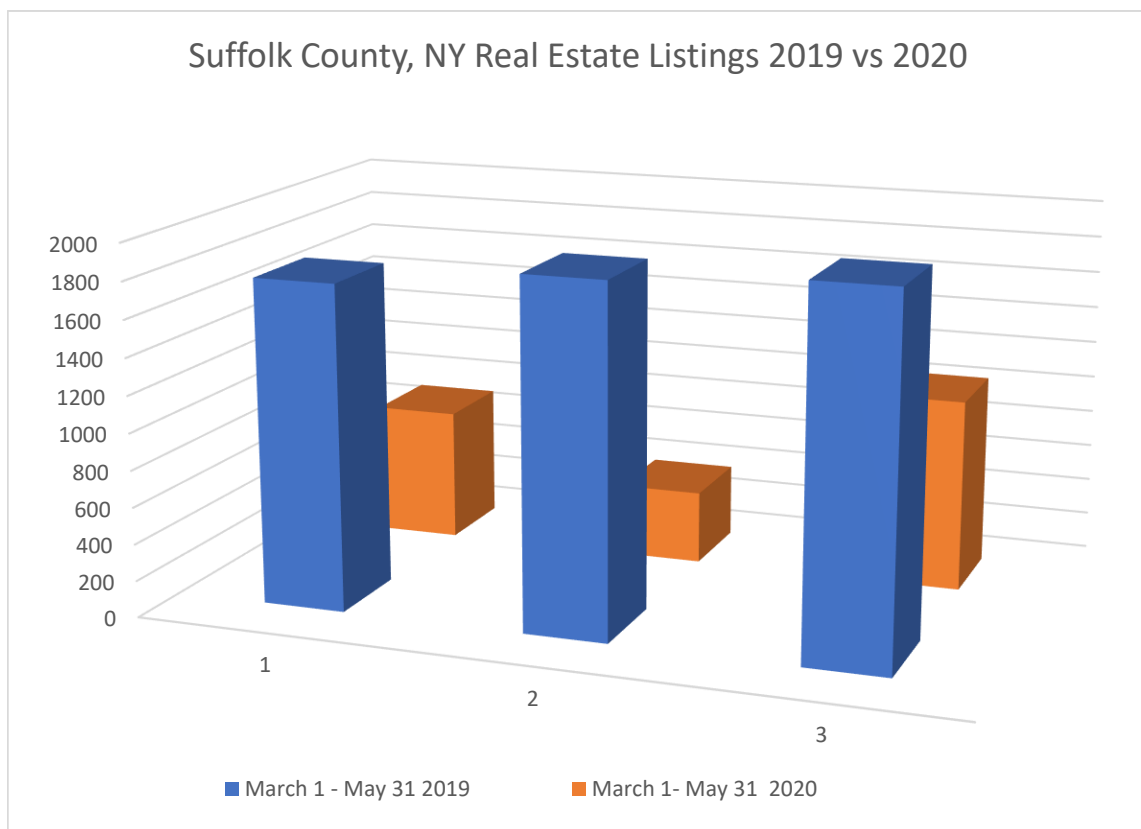

Joseph Geraci - NYFLRealtor.com
Realty Connect USA - Associate Broker
Office 631.706.3222 Cell 631.680.2287
jgeraci@realtyconnectusa.com

764 Route 25A, Ste 1, Setauket, NY 11733
Mortgage Rates are Low ! The Markets getting Hot!
Call Me Today!

Here is the MLS Listing numbers for Suffolk County NY:

March 2019 - 1171 Listings March 2020 - 726 Listings
April 2019 - 1892 Listings April 2020 - 398 Listings
May 2019 - 1962 Listings May 2020 - 1049 Listings*