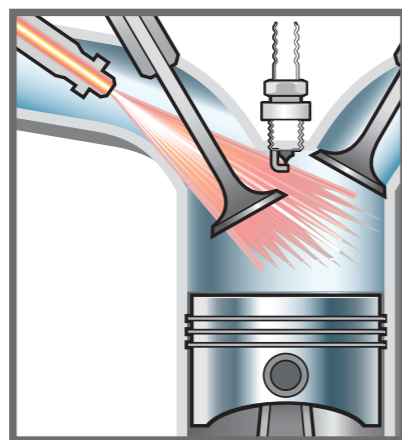

HOW IT WORKS:

- Removes deposits accumulated inside an engine (injection nozzles, combustion chambers, intake valves & spark plugs).
- Prevents poor combustion.
- Restores engine performance.
- Contains Friction Modifier (FM) which enables smoother piston movement.
- Protects engine from frictional wear.

Throttle Body Cleaner

- Cleans dirt, gum and varnish from the throttle body and intake port area.
- Lubricates the throttle plate.
- Restores air flow performance for smoother idling.

Part Number
999-52000-81000

Price
WM : RM 36.00
EM : RM 37.00