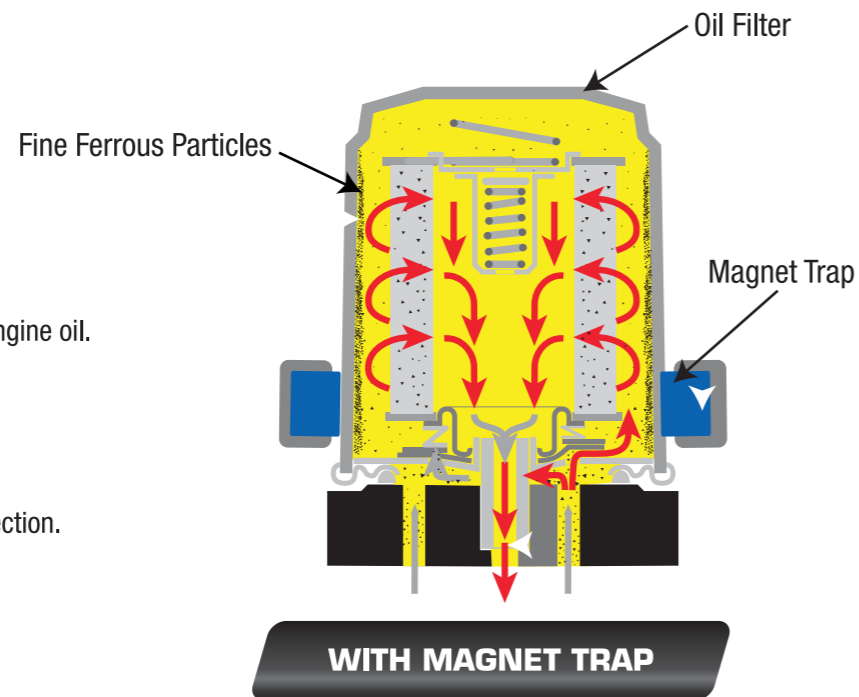

Magnet Trap

Keeps engine oil cleaner and protects engine.

Part Number
999-40016-10000

Price
WM : RM 57.00
EM : RM 58.00