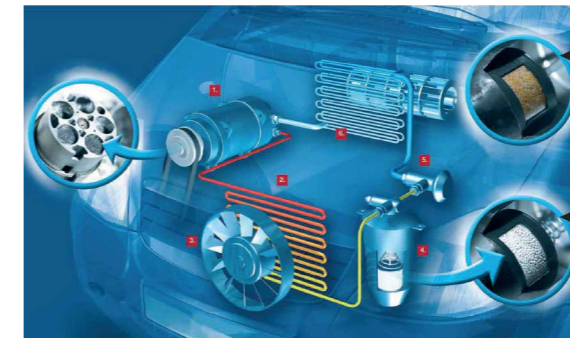

Evaporator Cleaner

Cleans air conditioners by eliminating mould, bacteria, odour and other harmful micro-organisms.

Part Number
999-52000-70000

Price
WM : RM 80.00
EM : RM 81.00

HOW IT WORKS:

Refrigerants must be recharged regularly to maintain compressor at its best performance.

BAD
An 'old' filter drier gets clogged with saturated granules.

GOOD
A 'fresh' filter drier keeps the refrigerant clean.

Over a period of time, a dirty filter can lead to mould and poor air quality.

The Perodua Evaporator Cleaner cleans and restores the filter.