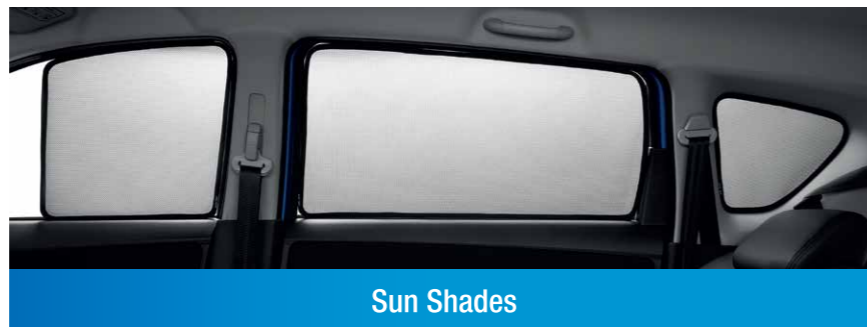

Door Visors