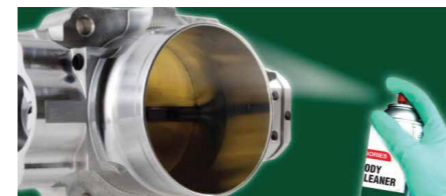

BEFORE (Throttle body condition after 60,000 km)