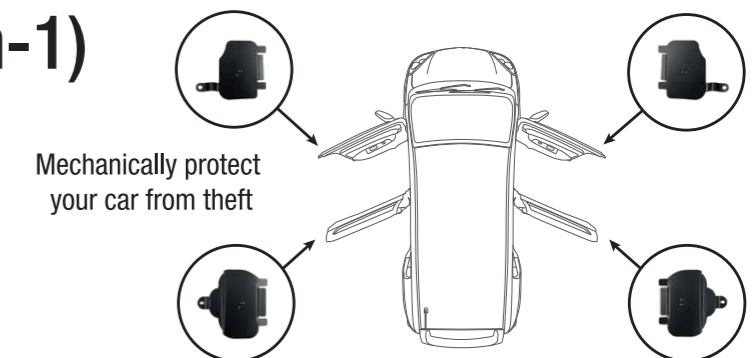

Prices are inclusive of labour cost and SST. Prices are subject to change. Actual accessories may differ from photographs.

Prices are inclusive of labour cost and SST. Prices are subject to change. Actual accessories may differ from photographs.