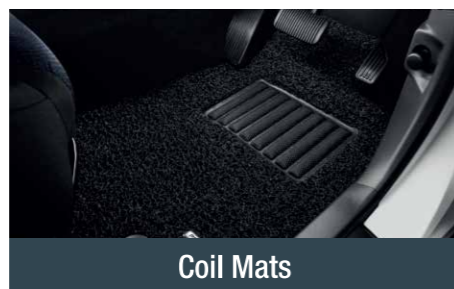

## Utility Package

Enhance your Aruz with practical features for the road ahead.

**Part Number**  
999-38R16-00000

**WM : RM 450.00**  
**EM : RM 459.00**

Door Visors

Coil Mats

Luggage Tray

Prices are inclusive of labour charges and SST. Prices are subject to change. Actual accessories may differ from photographs.