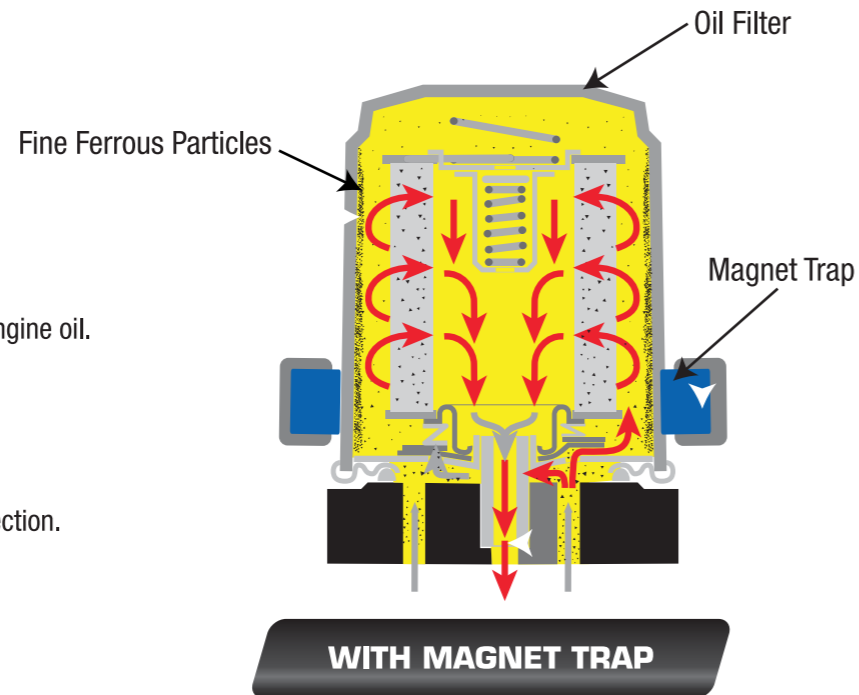

Magnet Trap

Keeps engine oil cleaner and protects engine.

Part Number
999-40016-10000
Price
WM : RM 57.00
EM : RM 58.00