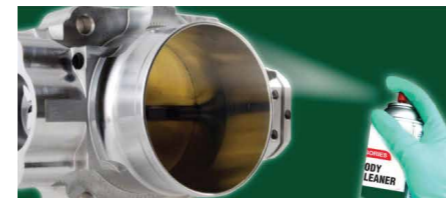

BEFORE (Throttle body condition after 60,000 km)