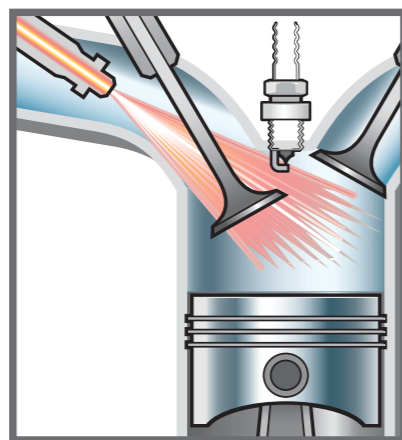

HOW IT WORKS:

- Removes deposits accumulated inside an engine (injection nozzles, combustion chambers, intake valves & spark plugs).
- Prevents poor combustion.
- Restores engine performance.
- Contains Friction Modifier (FM) which enables smoother piston movement.
- Protects engine from frictional wear.

Throttle Body Cleaner

- Cleans dirt, gum and varnish from the throttle body and intake port area.
- Lubricates the throttle plate.
- Restores air flow performance for smoother idling.

Part Number
999-52000-81000
Price
WM : RM 36.00
EM : RM 37.00