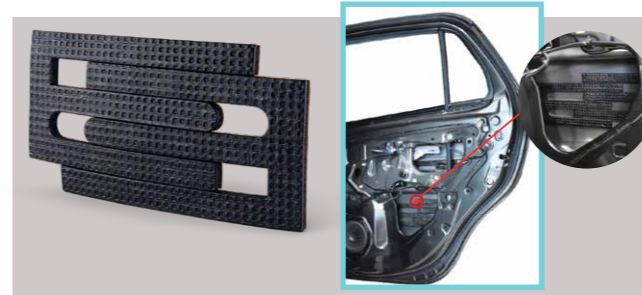

Vibratile

- Absorbs noise from outside.
- Solid sound during door closing.
- Enhances sound quality.
- Dampens panel vibration.
- Enhances driving comfort.
- Flexible installation.

Part Number
999-10160-00000

Price
WM : RM 285.00
EM : RM 289.00

Headlamp Cleaner

Keeps headlamps clean and shining at its brightest.

Part Number
999-52000-60000

Price
WM : RM 10.50
EM : RM 11.00