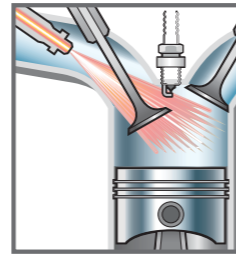

Evaporator Cleaner

Cleans air conditioners by eliminating mould, bacteria, odour and other harmful micro-organisms.

Part Number
999-52000-70000

Price
WM : RM 80.00
EM : RM 81.00

HOW IT WORKS:

Refrigerants must be recharged regularly to maintain compressor at its best performance.

Over a period of time, a dirty filter can lead to mould and poor air quality.