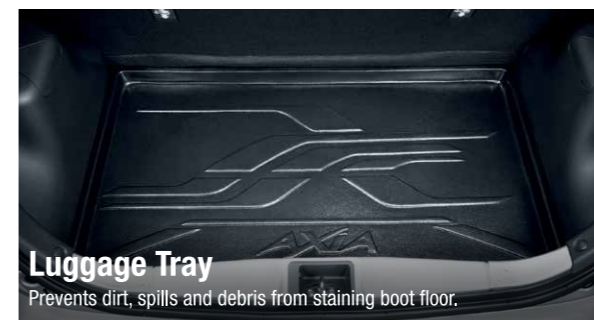

Luggage Tray
Prevents dirt, spills and debris from staining boot floor.

Part Number
999-10294-00000
Price
WM : RM 80.00 | EM : RM 82.00