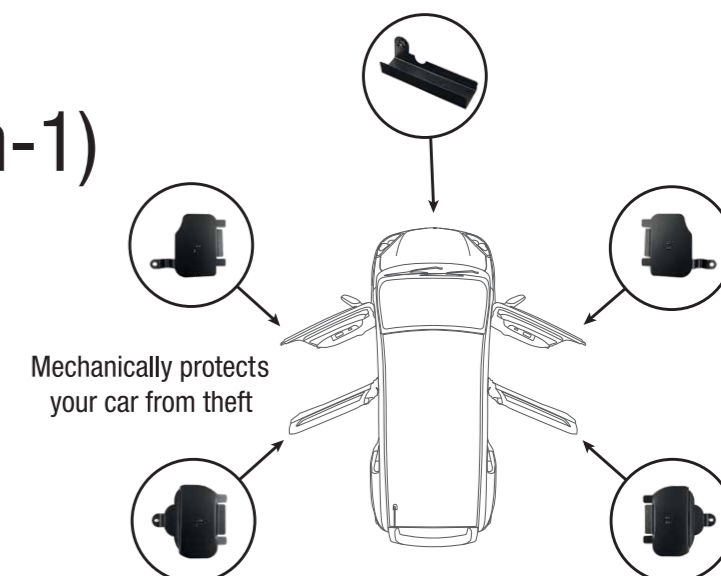

Hood Insulator

Part Number 999-10186-00000
Price
WM : RM 72.00
EM : RM 74.00

Anti-theft Bracket (5-in-1)

Equipped with 5 vital theft-prevention features.

Part Number

999-10187-00000

Price

WM : RM 175.00
EM : RM 177.00

Mechanically protects your car from theft

GENERAL ACCESSORIES

Smart Tracker

Enables you to find personal belongings easily.

Part Number	Price
999-89742-00000	WM : RM 42.00
	EM : RM 43.00

Sun Visor Organiser