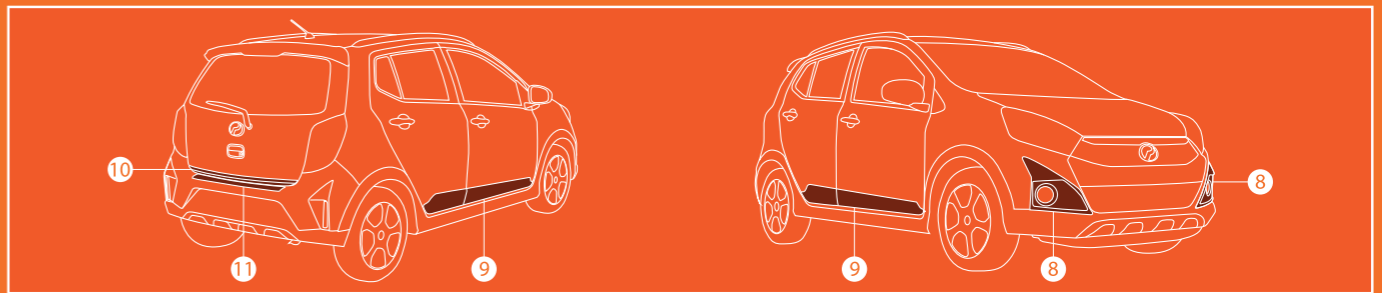

NEW STYLE PACKAGE

A touch of boldness to your Axia's dynamic design. For Axia STYLE variant only.

- **8. Fog Lamp Garnish**
- **9. Side Door Moulding**
- **10. Back Door Garnish (Matte Finish)**
- **11. Rear Bumper Protector**
  Part Number 999-93R20-00000
  Price WM : RM 660.00 | EM : RM 670.00

NEW TRENDY PACKAGE

Individualises your Axia with a contemporary style. For Axia E, G, GXtra, SE & AV variants only.

1. **3. Side Door Moulding with Chrome Line**
   - **4. Back Door Garnish (Glossy Finish)**
   - **5. Rear Bumper Protector**
2. Part Number 999-93R19-00000
   Price WM : RM 510.00 | EM : RM 520.00

UTILITY PACKAGE

Accessories for added functionality to your Axia. For all Axia variants.

1. **Door Visors**
   - **Coil Mat (Black)**
   - **Luggage Tray**
2. Part Number 999-201F2-00000
   Price WM : RM 330.00 | EM : RM 337.00

Prices are inclusive of labour cost and SST. Prices are subject to change. Actual accessories may differ from photographs.