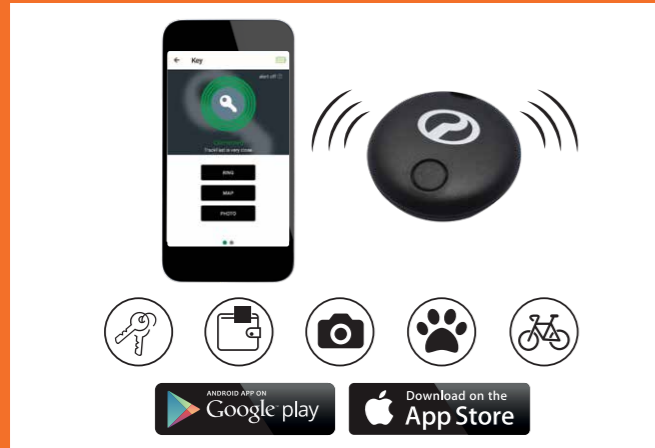

Mechanically protects your car from theft

GENERAL ACCESSORIES

Smart Tracker

Enables you to find personal belongings easily.

Part Number	Price
999-89742-00000	WM : RM 42.00
	EM : RM 43.00

Sun Visor Organiser