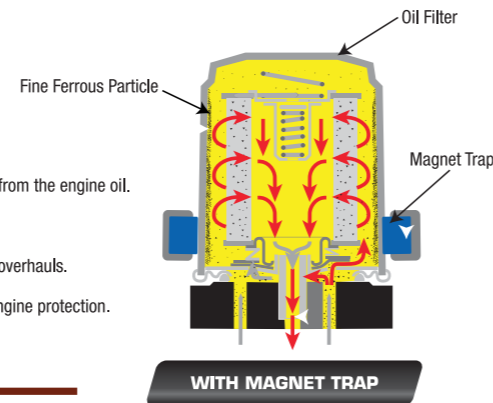

Midnight Lavender
Part Number: 999-51100-70001

GENERAL ACCESSORIES

Magnet Trap

Keeps engine oil cleaner and protects engine.

Part Number
999-40016-10000

Price
WM : RM 57.00
EM : RM 58.00

HOW IT WORKS:

- Traps fine ferrous particles from the engine oil.
- Maintains cleaner oil.
- Prevents expensive engine overhauls.
- Affordable investment for engine protection.