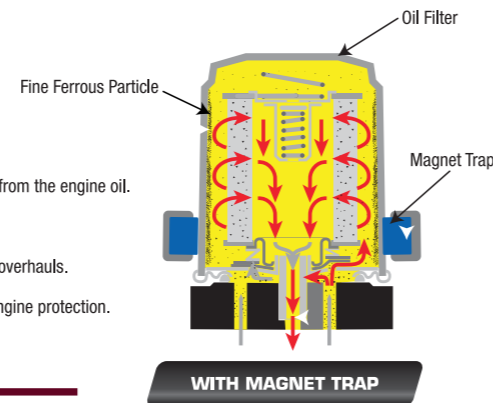

GENERAL ACCESSORIES

Magnet Trap

Keeps engine oil cleaner and protects engine.

Part Number
999-40016-10000

Price
WM : RM 57.00
EM : RM 58.00

HOW IT WORKS:

- Traps fine ferrous particles from the engine oil.
- Maintains cleaner oil.
- Prevents expensive engine overhauls.
- Affordable investment for engine protection.