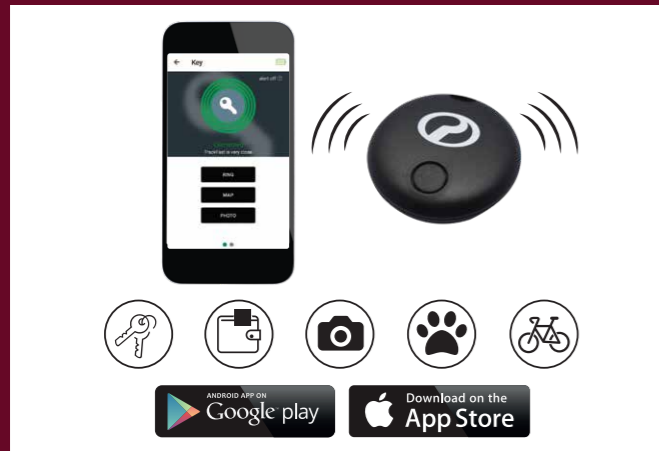

Mechanically protects your car from theft

GENERAL ACCESSORIES

Smart Tracker

Enables you to find personal belongings easily.

Part Number 999-89742-00000
Price
WM : RM 42.00
EM : RM 43.00

Sun Visor Organizer