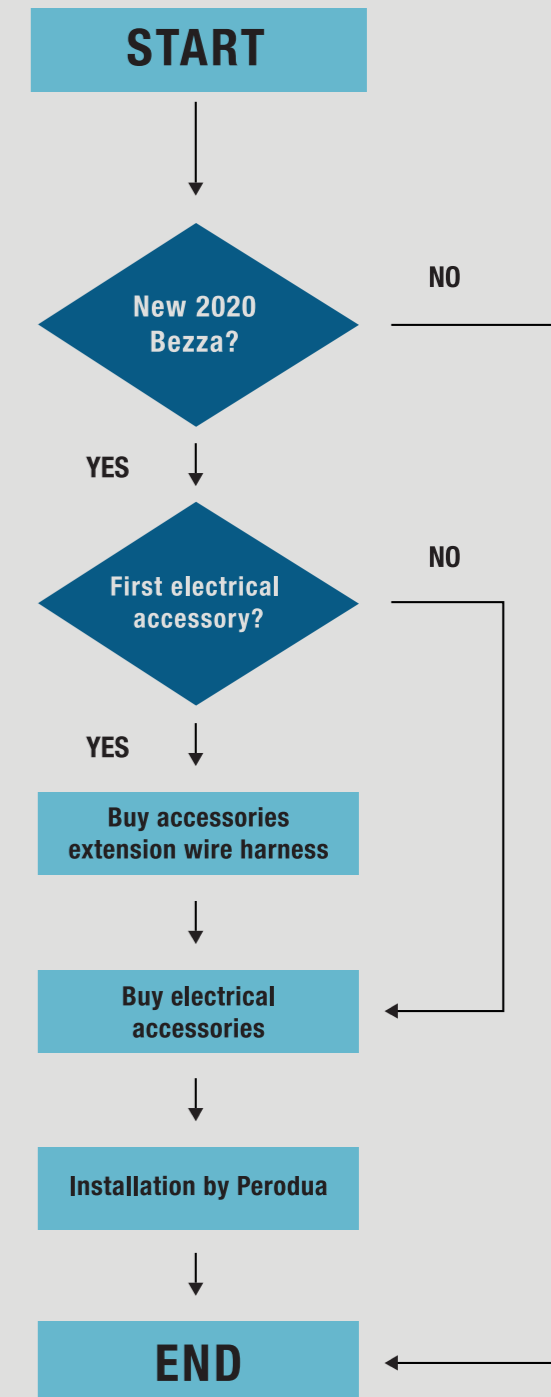

Terms & Conditions

- Using original GearUp® electrical accessories will not void the warranty of the car. Accessories warranty is 1 year.
- Do not attempt to install the accessories yourself. Please head to any authorised Perodua Service Centres nationwide. Perodua shall not be liable for any loss or damages arising directly or indirectly from your attempt to install the accessories yourself.

Prices are inclusive of labour cost and SST. Prices are subject to change. Actual accessories may differ from photographs.