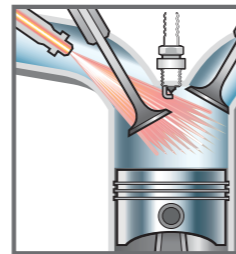

Evaporator Cleaner

Cleans air conditioners by eliminating mould, bacteria, odour and other harmful micro-organisms.

Part Number
999-52000-70000

Price
WM : RM 80.00
EM : RM 81.00

HOW IT WORKS:

Refrigerants must be recharged regularly to maintain compressor at its best performance.

Over a period of time, a dirty filter can lead to mould and poor air quality.