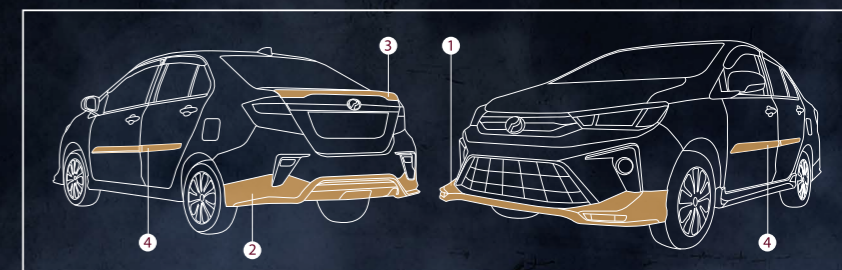

2. Rear Bumper Kit

PACKAGE DEALS

GearUp® FOR THE BEST VALUE.

Stylish Package

Indulge your bolder side with this package to give your Bezza a sharp, edgy look.

Part Number
999-42R10-00XXX

Price
WM : RM 2,120.00
EM : RM 2,164.00

1. Notes:
2. Accessories Extension Wire Harness is required for this product and sold separately. For more information, refer "Electrical Accessories" page.
   - XXX refers to colour code.
   - R67 Garnet Red is available for X and AV variants only.

R67
Garnet Red

S43
Granite Grey

T31
Sugar Brown

B81
Ocean Blue

S28
Glittering Silver

W09
Ivory White

1. Front Bumper Kit with Light Guides