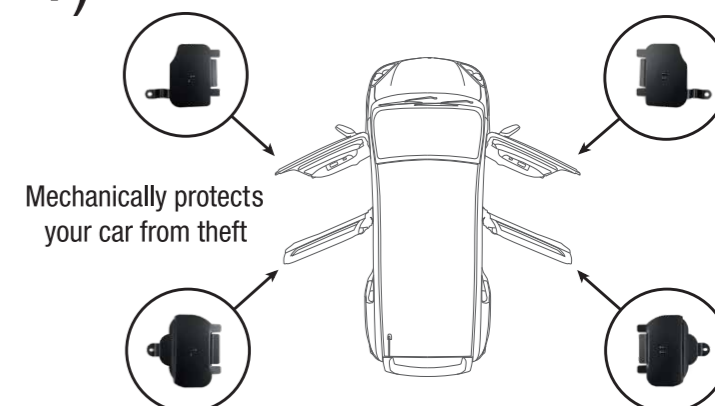

Hood Insulator

Part Number 999-10186-00000 **Price**
WM : RM 72.00
EM : RM 74.00

Anti-theft Bracket (4-in-1)

Equipped with 4 vital theft-prevention features.

Part Number 999-10187-10000

Price
WM : RM 130.00
EM : RM 132.00