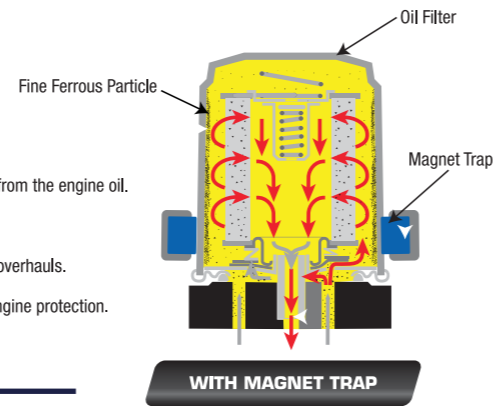

GENERAL ACCESSORIES

Magnet Trap

Keeps engine oil cleaner and protects engine.

Part Number
999-40016-10000

Price
WM : RM 57.00
EM : RM 58.00

HOW IT WORKS:

- Traps fine ferrous particles from the engine oil.
- Maintains cleaner oil.
- Prevents expensive engine overhauls.
- Affordable investment for engine protection.

Injector Cleaner

Breaks down carbon build-up to keep your engine running smoothly.

Part Number
999-53000-00001

Price
WM : RM 24.00
EM : RM 25.00

HOW IT WORKS:

- Removes deposits accumulated inside an engine (injection nozzles, combustion chambers, intake valves & spark plugs).
- Prevents poor combustion.
- Restores engine performance.
- Contains Friction Modifier (FM) which enables smoother piston movement.
- Protects engine from frictional wear.

Evaporator Cleaner

Cleans air conditioners by eliminating mould, bacteria, odour and other harmful micro-organisms.

Part Number
999-52000-70000

Price
WM : RM 80.00
EM : RM 81.00

HOW IT WORKS:

Refrigerants must be recharged regularly to maintain compressor at its best performance.

Over a period of time, a dirty filter can lead to mould and poor air quality.

Throttle Body Cleaner

- Cleans dirt, gum and varnish from the throttle body and intake port area.
- Lubricates the throttle plate.
- Restores airflow performance for smoother idling.

Part Number
999-52000-81000

Price
WM : RM 36.00
EM : RM 37.00

Rain Repellent

- Repels rain to enhance visibility.
- Removes mud and bugs easily.
- Ensures smoother movement of windscreen wipers.

Part Number
999-08640-00000

Price
WM : RM 11.50
EM : RM 12.00

Headlamp Cleaner

Keeps headlamps clean and shining at its brightest.

Part Number
999-52000-60000

Price
WM : RM 10.50
EM : RM 11.00

Cabin Filter (Paper type)