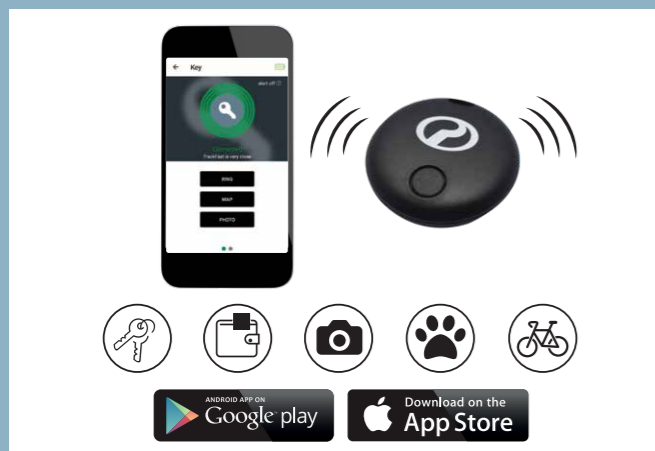

GENERAL ACCESSORIES

Smart Tracker

Enables you to find personal belongings easily.

Part Number 999-89742-00000
Price
WM : RM 42.00
EM : RM 43.00