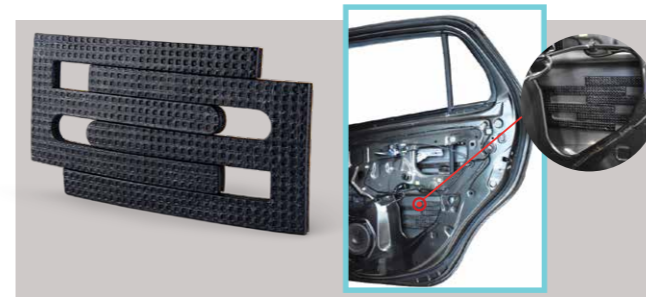

## Rain Repellent

- Repels rain to enhance visibility.
- Removes mud and bugs easily.
- Ensures smoother movement of windscreen wipers.

**Part Number**  
999-08640-00000

Price  
**WM : RM 11.50**  
**EM : RM 12.00**