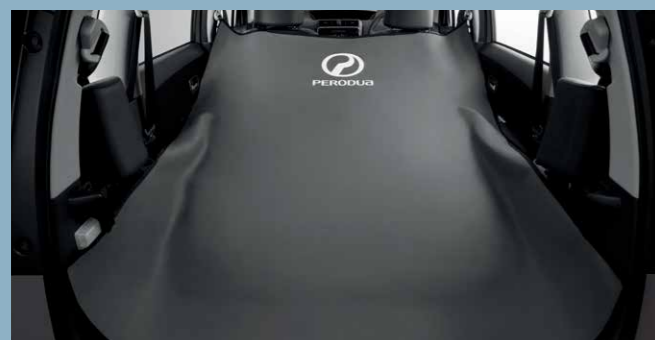

## Luggage Mat

Easy to install and protects your cabin area from scratches and dirt when loading big items into the car.

Part Number 999-10084-00000  
Price  
WM : RM 75.00  
EM : RM 77.00