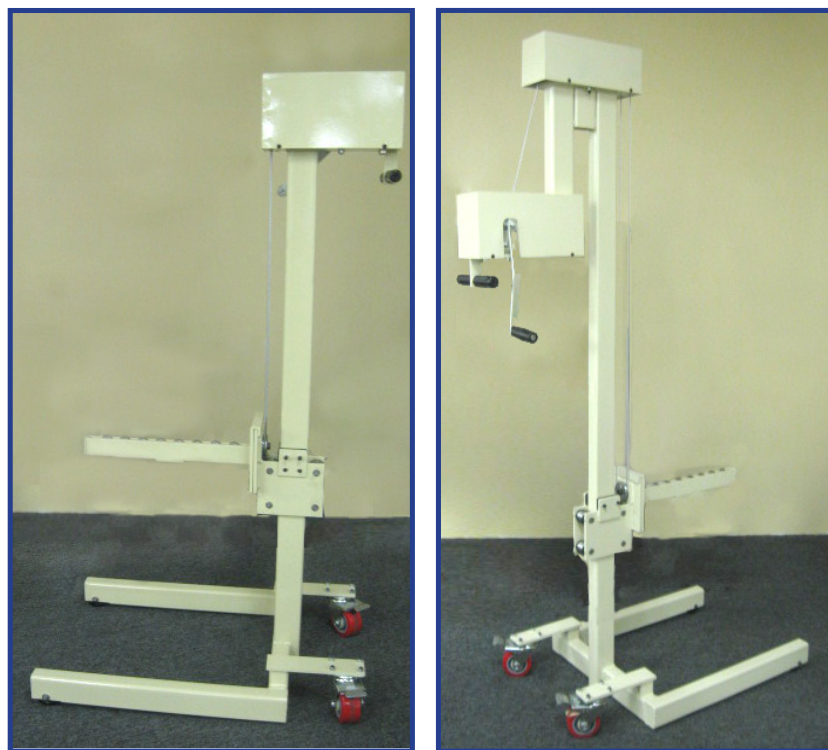

supercell roll lift cart

Part #:
SUPER-MOVER-A
Lift is 48 inches from
the center of the roller
core attachment

Part #:
SUPER-MOVER-B
Lift is 63 inches from
the center of the roller
core attachment

FEATURES

- SUPER-MOVER-A Max lift height is 48"
- SUPER-MOVER-B Max lift height is 63"
- Max Roll weight 400 lb. (higher capacities available)
- Custom Heights available for additional cost
- Roller Boom attachment (P/N: SUPER-BOOM): Allows the operator to easily slide the roll along the bearings across the boom for easy installation and removal. 17", 27", Custom Lengths Available.

Guaranteed best pricing!!

Also Available at Additional Cost:

- Swivel Cradle Attachment (P/N: SUPER-SWIVEL): The swivel cradle supports the roll from the bottom; the cradle may be rotated to help in positioning the roll for the installation or removal.