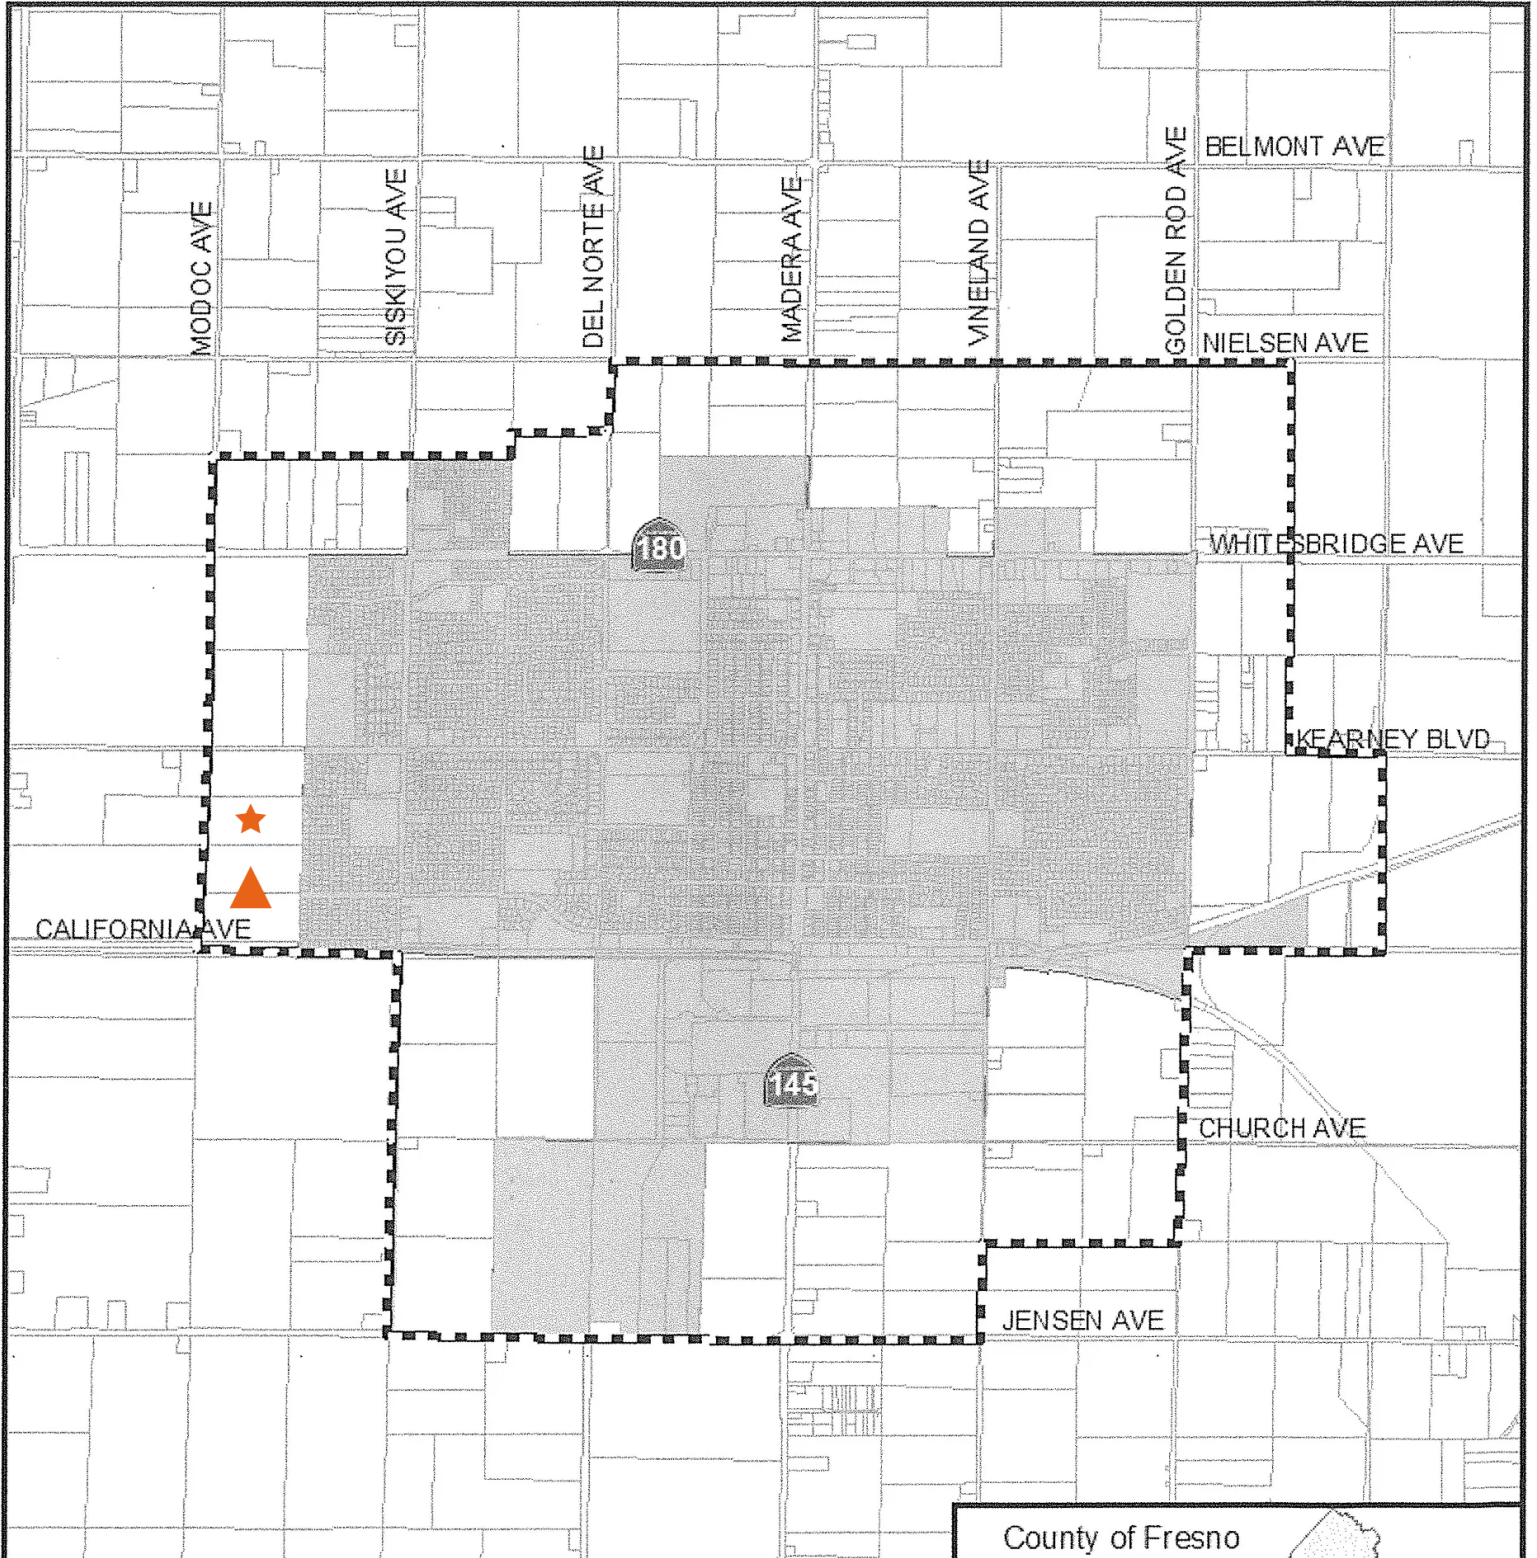

ATTACHMENT A City of Kerman

Fresno Local Agency Formation Commission

-  Sphere of influence
-  City limits

Incorporated: 1946
 Sphere updated: 06/08/2022
 City limits: 2,147 Acres
 Sphere area: 3,518.9 Acres

Map prepared: 06/10/2022