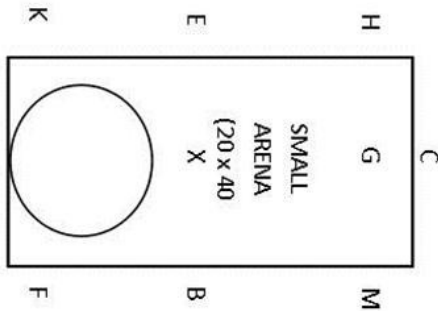

Gaits (freedom and regularity).		
Impulsion (desire to move forward with suppleness of the back and steady tempo).		
Submission (acceptance of steady contact, attention, and confidence).		
Rider's position (keeping in balance with horse).		
Rider's effectiveness of aids (correct bend and preparation of transitions).		
Geometry and accuracy (correct size and shape of circles and turns)		

SUBTOTAL _____

ERRORS (– _____)

TOTAL POINTS _____

This test is the property of Fox Run Farm, 220 S. Tanyard Rd., Cadiz, KY. If you would like to use this test at a show other than at Fox Run Farm, kindly list Fox Run Farm in your credits.
270-498-9890

This tests provides an opportunity for the horse and/or rider new to dressage to demonstrate elementary skills. The test has been designed to encourage correct performance and to prepare the horse for the transition to the USDF introductory level dressage tests:

FOX RUN FARM

2019

WALK TEST

_____
Name of Competition

_____
Class

_____
Date

_____
Number and Name of Horse

_____
Name of Rider

MAXIMUM POSSIBLE POINTS: 130

FINAL SCORE

_____
Points

_____
Percent

_____
Name of Judge

_____
Signature of Judge