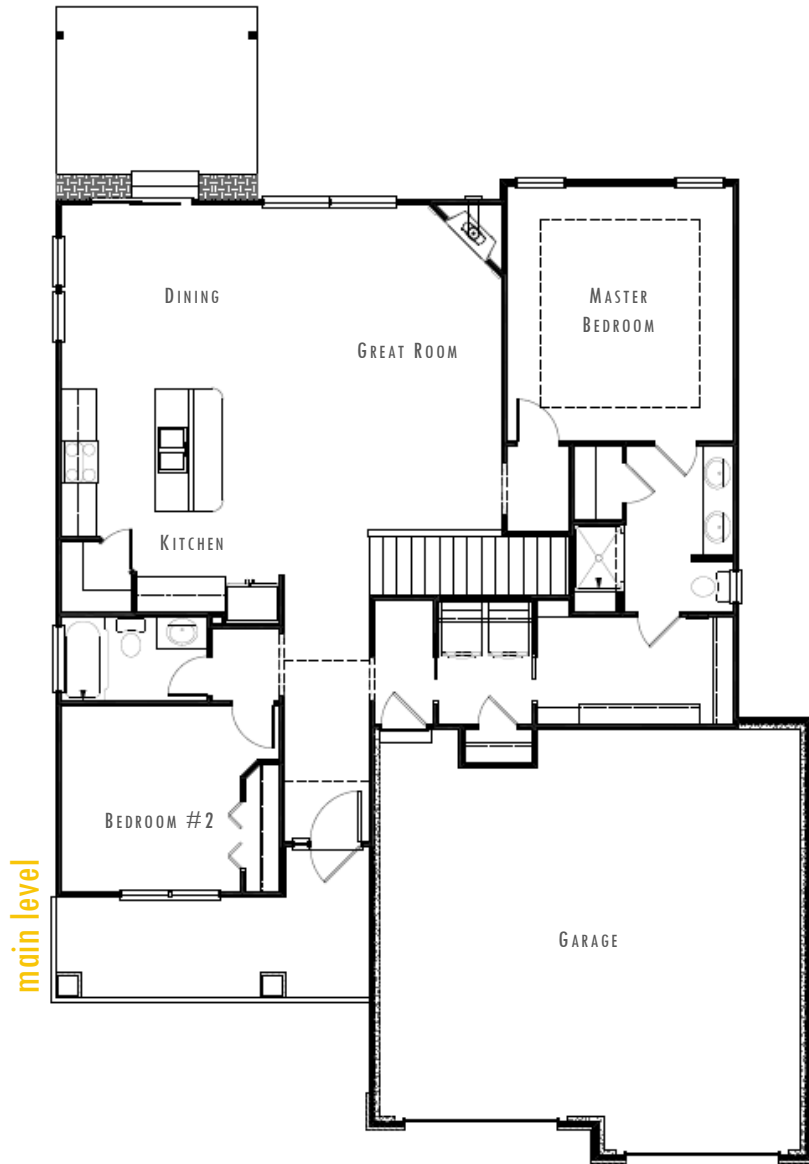

A

THE AUBURN

MEDITERRANEAN

1,482
Sq. Ft.

2 Car
Garage

2
Bed

2
Bath

THE VILLAS BY  buildpinecrest.com