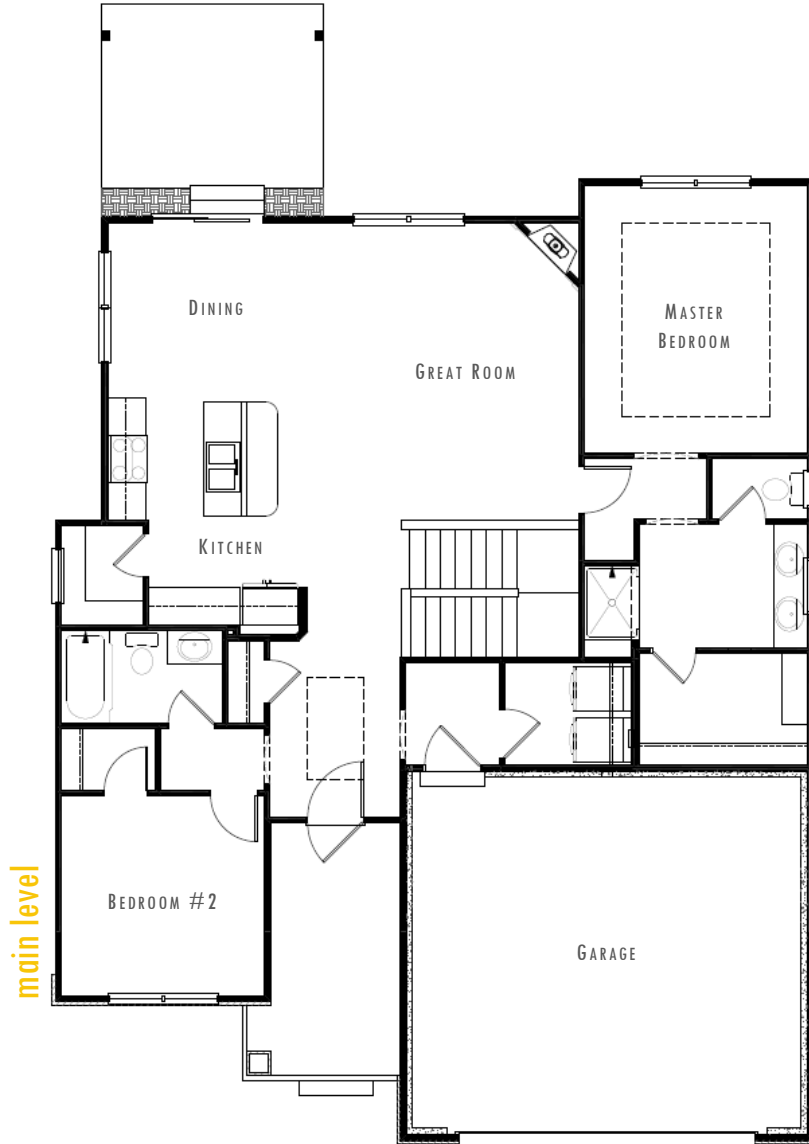

M

THE MILAN

CRAFTSMAN

TRADITIONAL

MODERN PRAIRIE

THE VILLAS BY

buildpinecrest.com

1,381 Sq. Ft.

2 Car Garage

2 Bed

2 Bath

These plans and elevations are architectural concepts only. Actual floor plans may differ. Pine Crest Homes, LLC reserves the right to make modifications to plans and change price without notification. No reproduction or other use of these plans can be made without the express written consent of Pine Crest Homes, LLC.