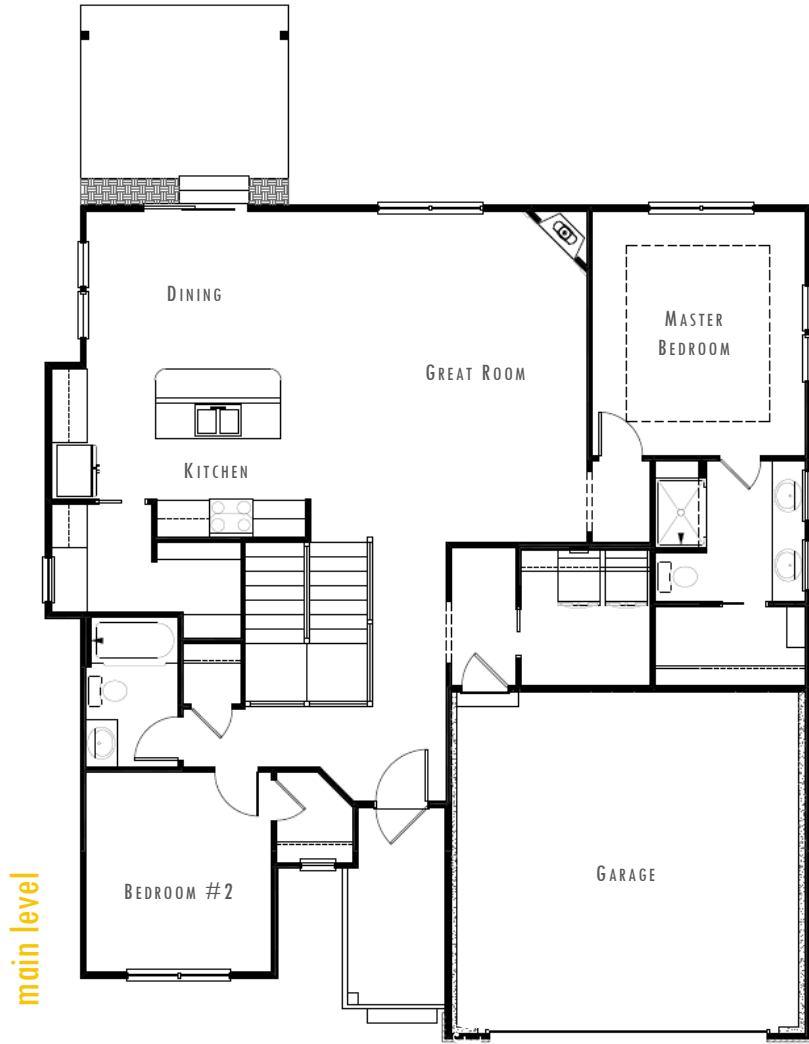

P

THE PORTOFINO

TRADITIONAL

MODERN PRAIRIE

MODERN FARMHOUSE

THE VILLAS BY

buildpinecrest.com

1,446 Sq. Ft.

2 Car Garage

2 Bed

2 Bath

These plans and elevations are architectural concepts only. Actual floor plans may differ. Pine Crest Homes, LLC reserves the right to make modifications to plans and change price without notification. No reproduction or other use of these plans can be made without the express written consent of Pine Crest Homes, LLC.