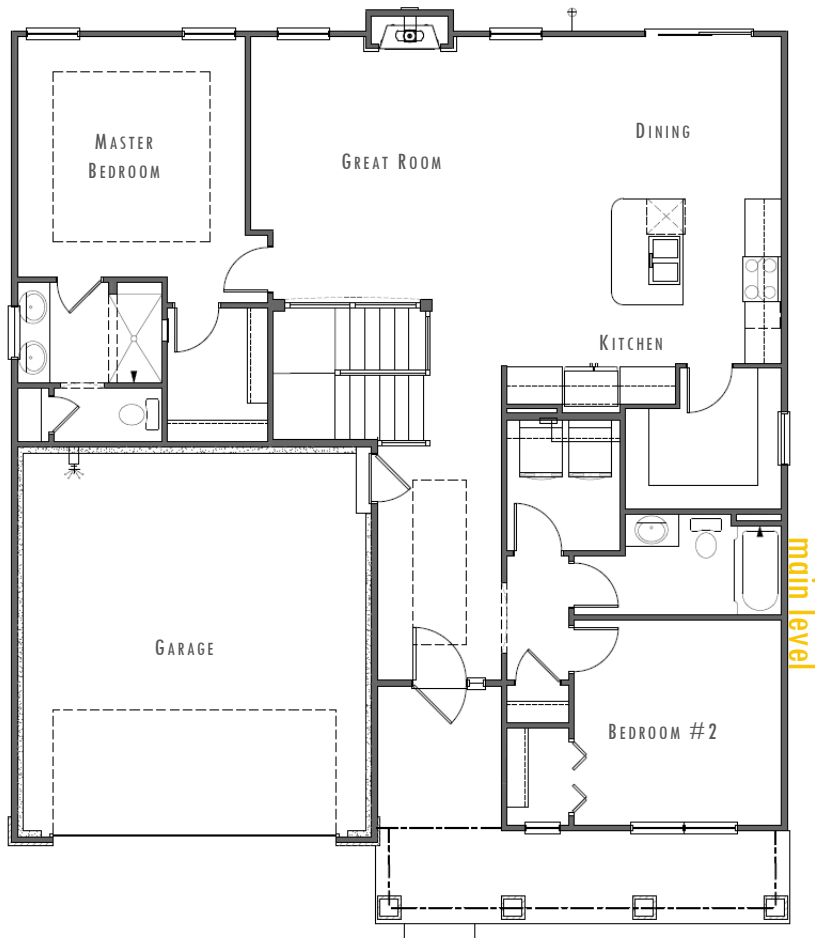

S

THE SORRENTO

TRADITIONAL

CRAFTSMAN

MODERN PRAIRIE

1,497
Sq. Ft.

2 Car
Garage

2
Bed

2
Bath

THE
VILLAS BY  [buildpinecrest.com](https://www.buildpinecrest.com)

These plans and elevations are architectural concepts only. Actual floor plans may differ. Pine Crest Homes, LLC reserves the right to make modifications to plans and change price without notification. No reproduction or other use of these plans can be made without the express written consent of Pine Crest Homes, LLC.