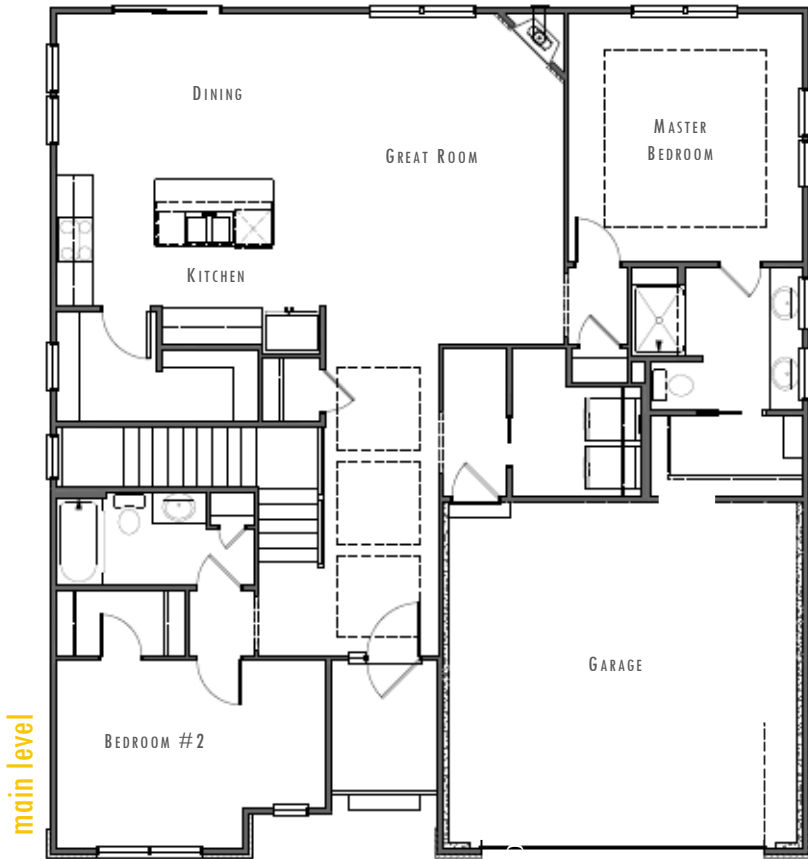

A

THE VERONA

1,570
Sq. Ft.

2 Car
Garage

2
Bed

2
Bath

THE VILLAS BY  buildpinecrest.com

These plans and elevations are architectural concepts only. Actual floor plans may differ. Pine Crest Homes, LLC reserves the right to make modifications to plans and change price without notification. No reproduction or other use of these plans can be made without the express written consent of Pine Crest Homes, LLC.