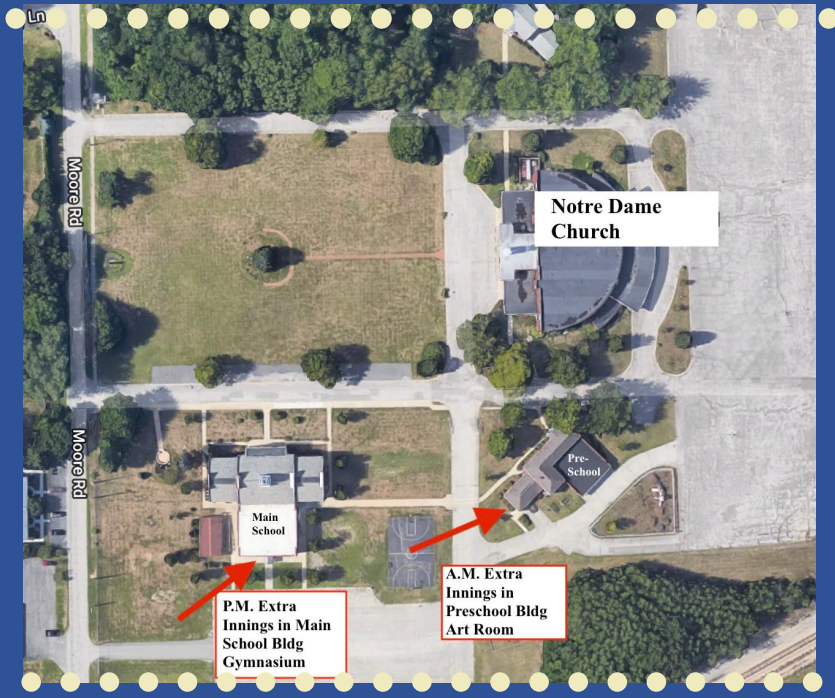

# EXTRA INNINGS DROP OFF/PICK UP

Cell Phone 219-561-6139

AM Extra Innings starts at 6:30 AM and is located in the Preschool Building Art Room.

PM Extra Innings is located in the Main School Gymnasium. Please pick up at the CENTER gym doors in the parking lot. If your child is not picked up at dismissal, they automatically go to Extra Innings. It closes at 5:30 PM and there is a late fee billed separately for late pick-ups.