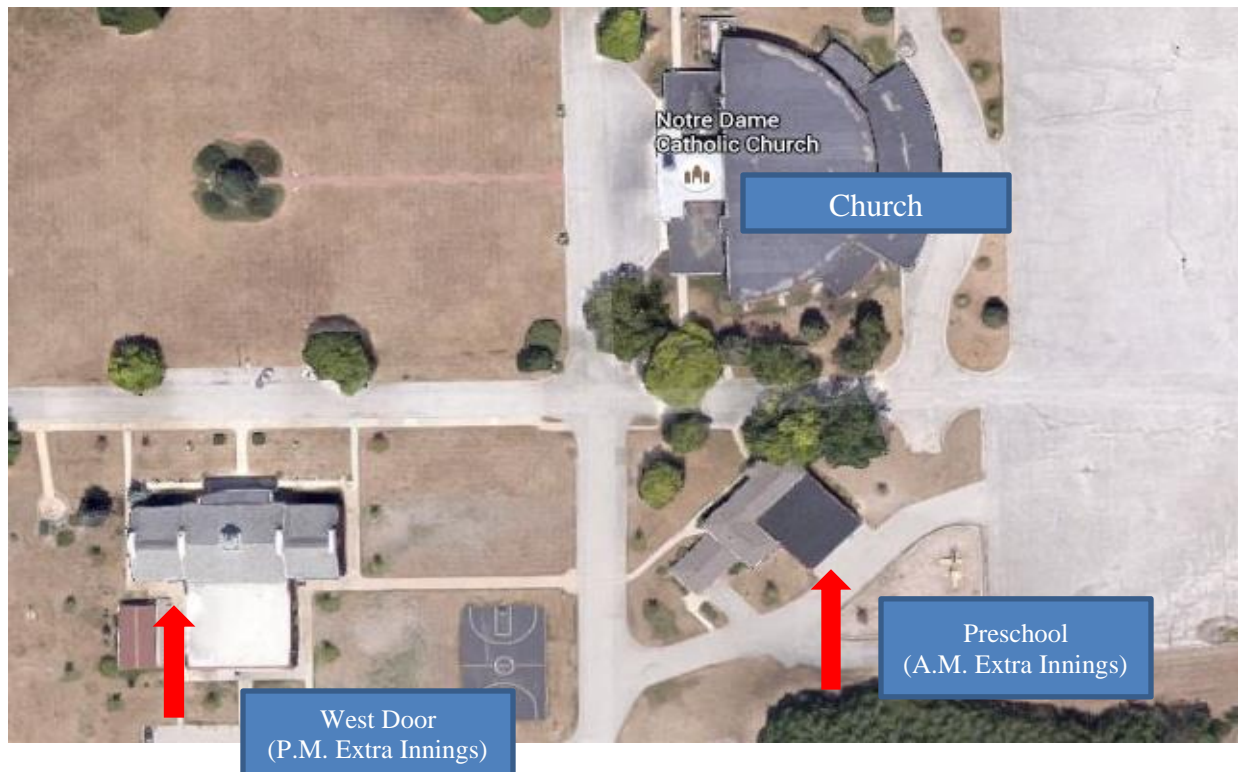

P.M. Extra Innings is located in the Kindergarten Room. Please park by the mobile unit and look for doorbell at the West side door. If your child is not picked up before dismissal ends, they will go automatically to Extra Innings. Extra Innings closes at 5:30 p.m. There is a separate late fee billed for late pick-ups.