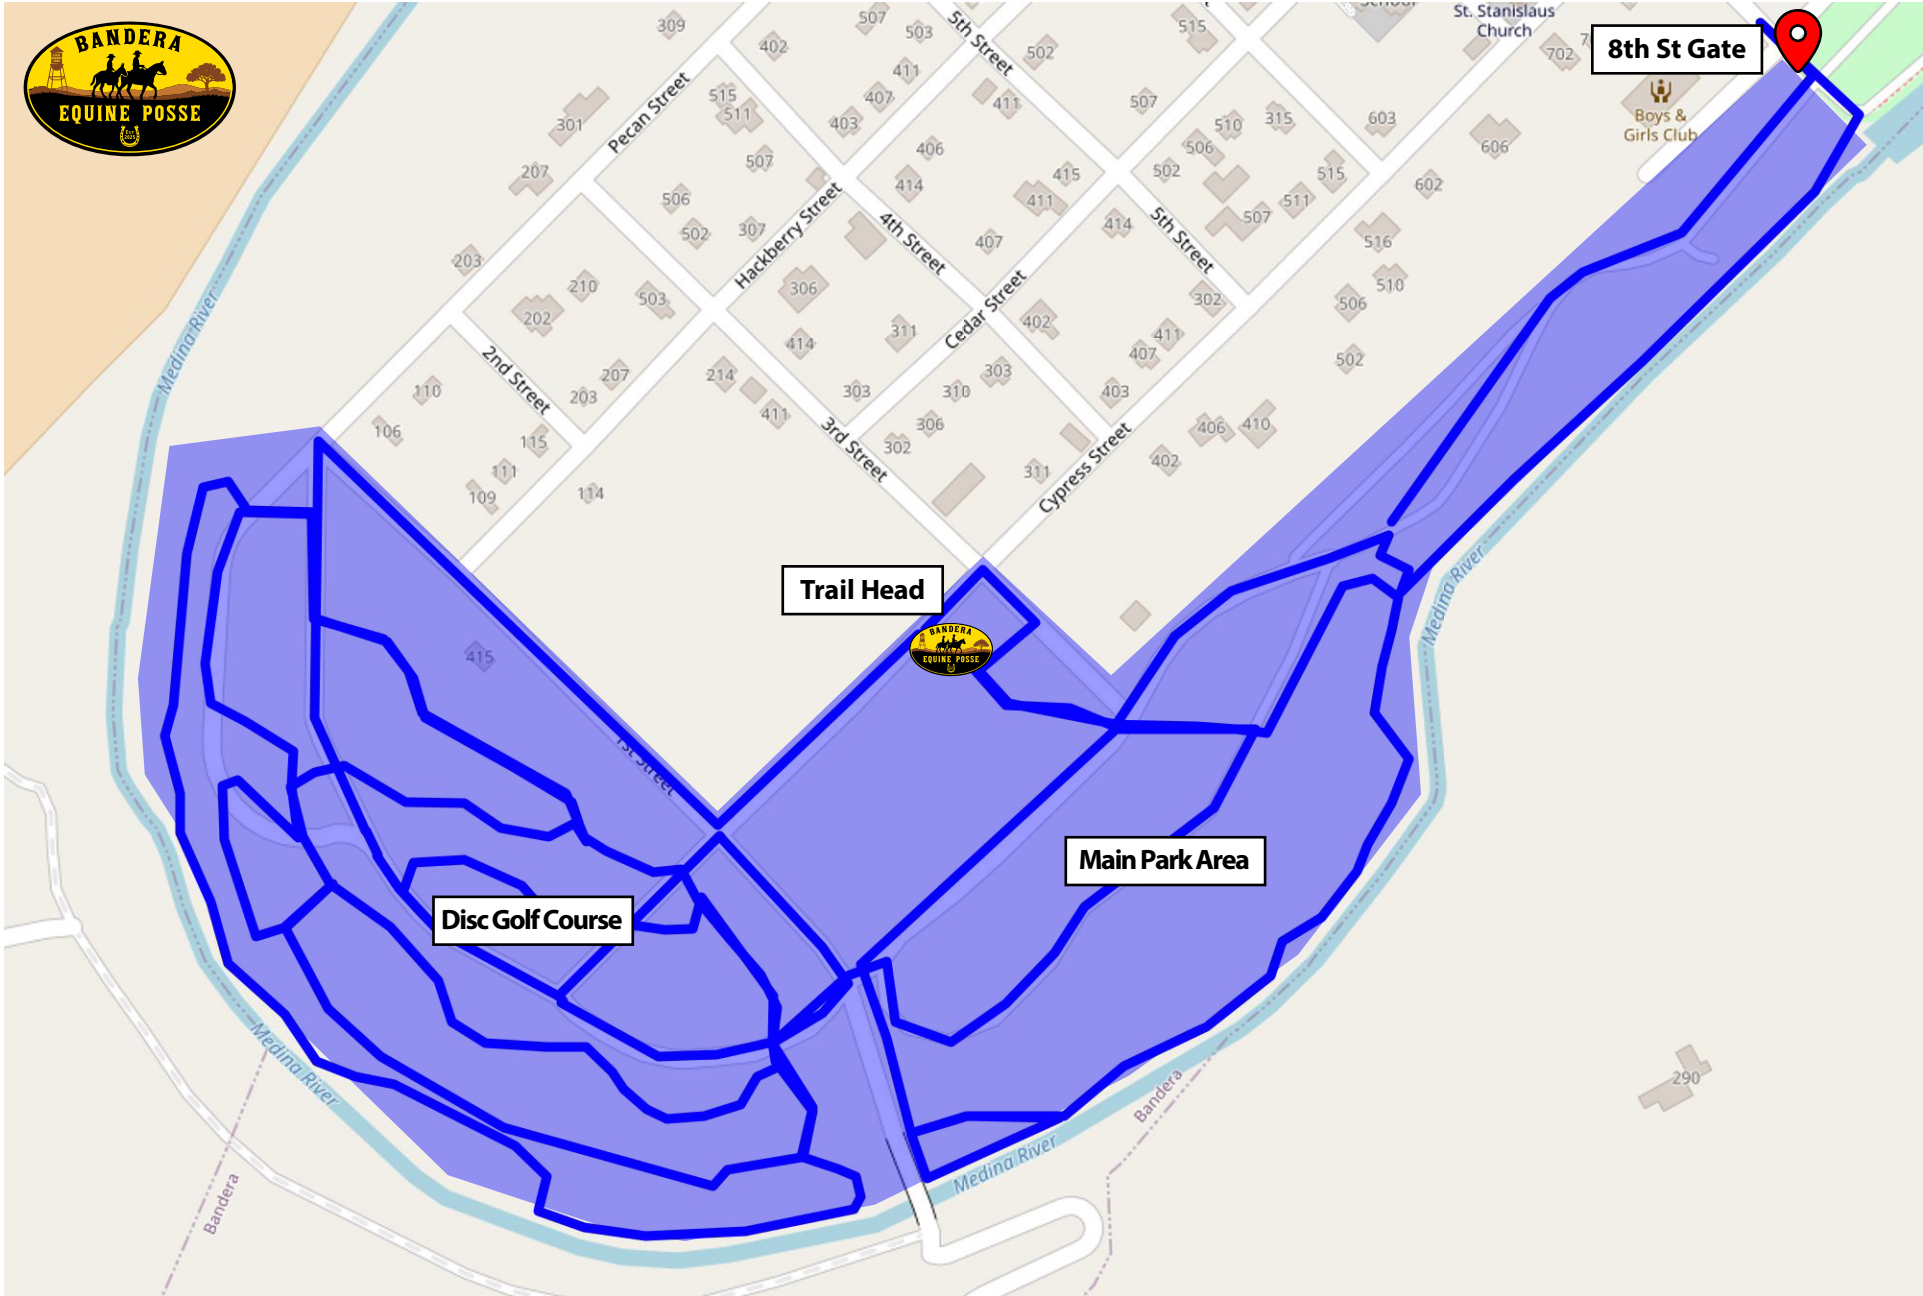

# Bandera City Park Equestrian Trails

Mercator Projection  
WGS84  
UTM Zone 14R