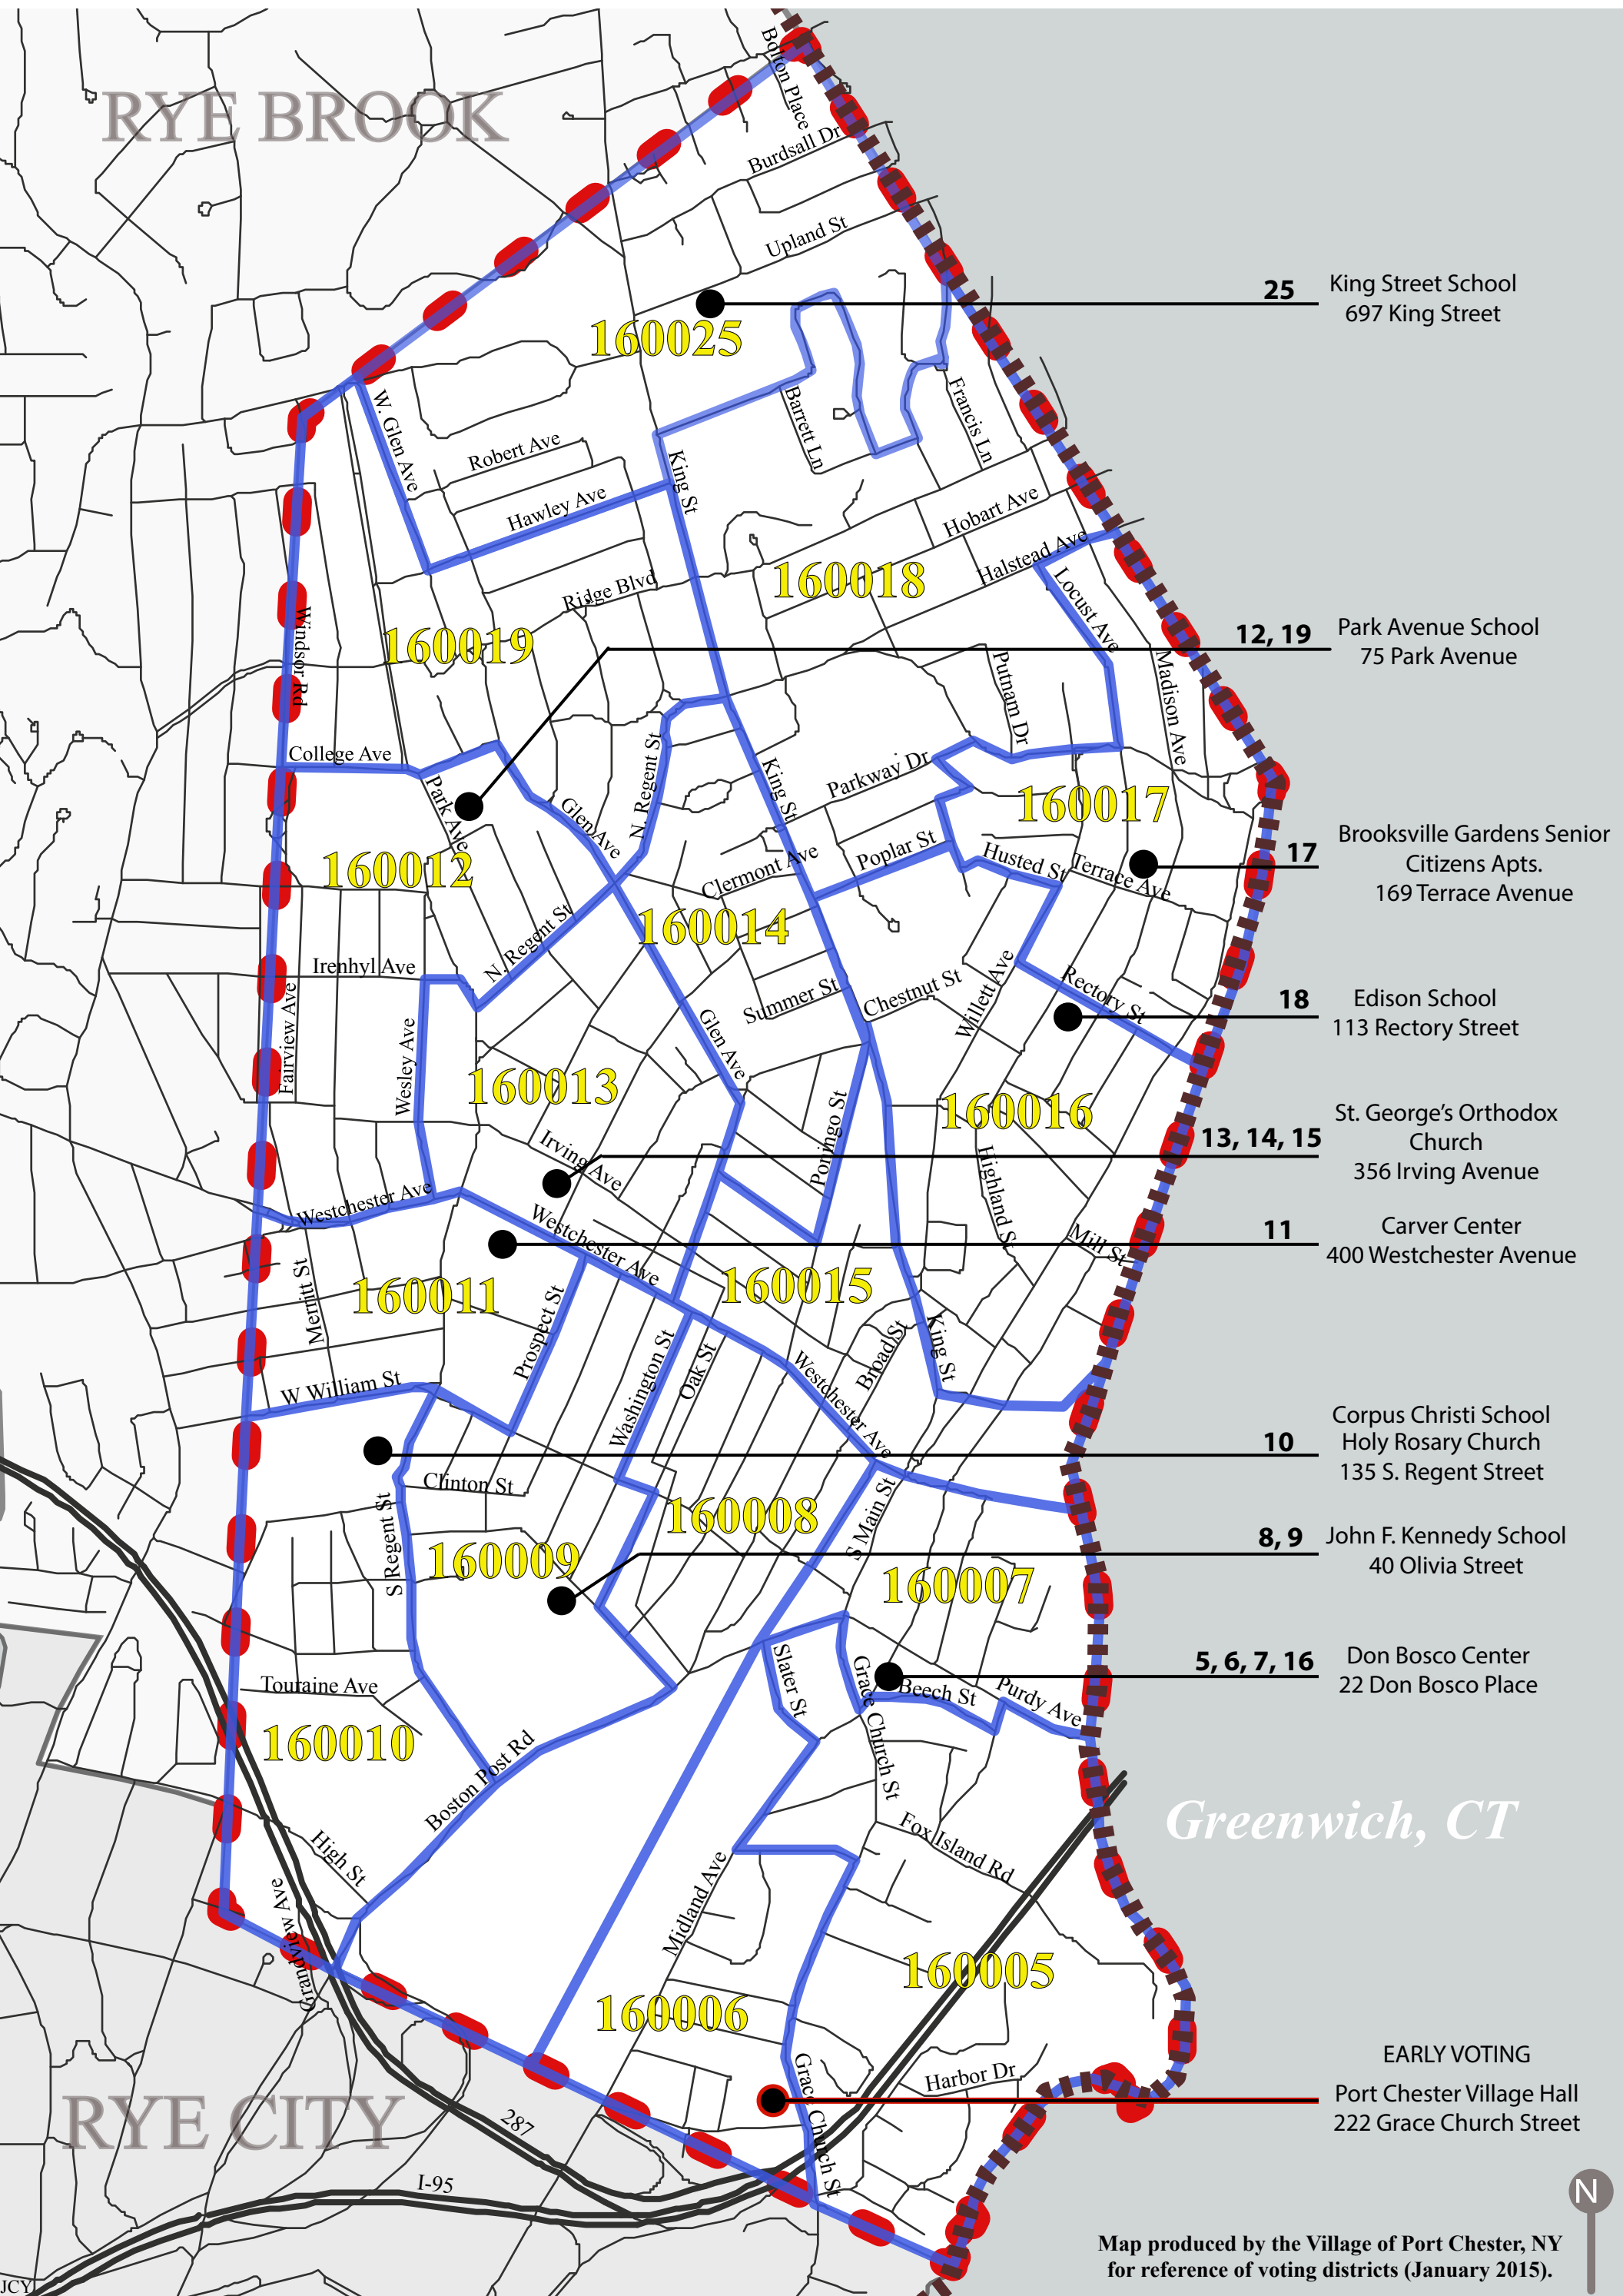

VILLAGE OF PORT CHESTER VOTING DISTRICTS

25 King Street School
697 King Street

12, 19 Park Avenue School
75 Park Avenue

17 Brookville Gardens Senior
Citizens Apts.
169 Terrace Avenue

18 Edison School
113 Rectory Street

13, 14, 15 St. George's Orthodox
Church
356 Irving Avenue

11 Carver Center
400 Westchester Avenue

10 Corpus Christi School
Holy Rosary Church
135 S. Regent Street

8, 9 John F. Kennedy School
40 Olivia Street

5, 6, 7, 16 Don Bosco Center
22 Don Bosco Place

EARLY VOTING
Port Chester Village Hall
222 Grace Church Street

POLLING PLACES IN VILLAGE OF PORT CHESTER

<u>Election District</u>	<u>Polling Place</u>	<u>Location</u>
5	Don Bosco Center	22 Don Bosco Place
6	Don Bosco Center	22 Don Bosco Place
7	Don Bosco Center	22 Don Bosco Place
8	Kennedy School	40 Olivia Street
9	Kennedy School	40 Olivia Street
10	Corpus Christi School	135 South Regent Street
11	Carver Center	400 Westchester Avenue
12	Park Avenue School	75 Park Avenue
13	St. George's Church	356 Irving Avenue
14	St. George's Church	356 Irving Avenue
15	St. George's Church	356 Irving Avenue
16	Don Bosco Center	22 Don Bosco Place
17	Brooksville Senior Apartments	169 Terrace Avenue
18	Edison School	113 Rectory Street
19	Park Avenue School	75 Park Avenue
25	King Street School	697 King Street