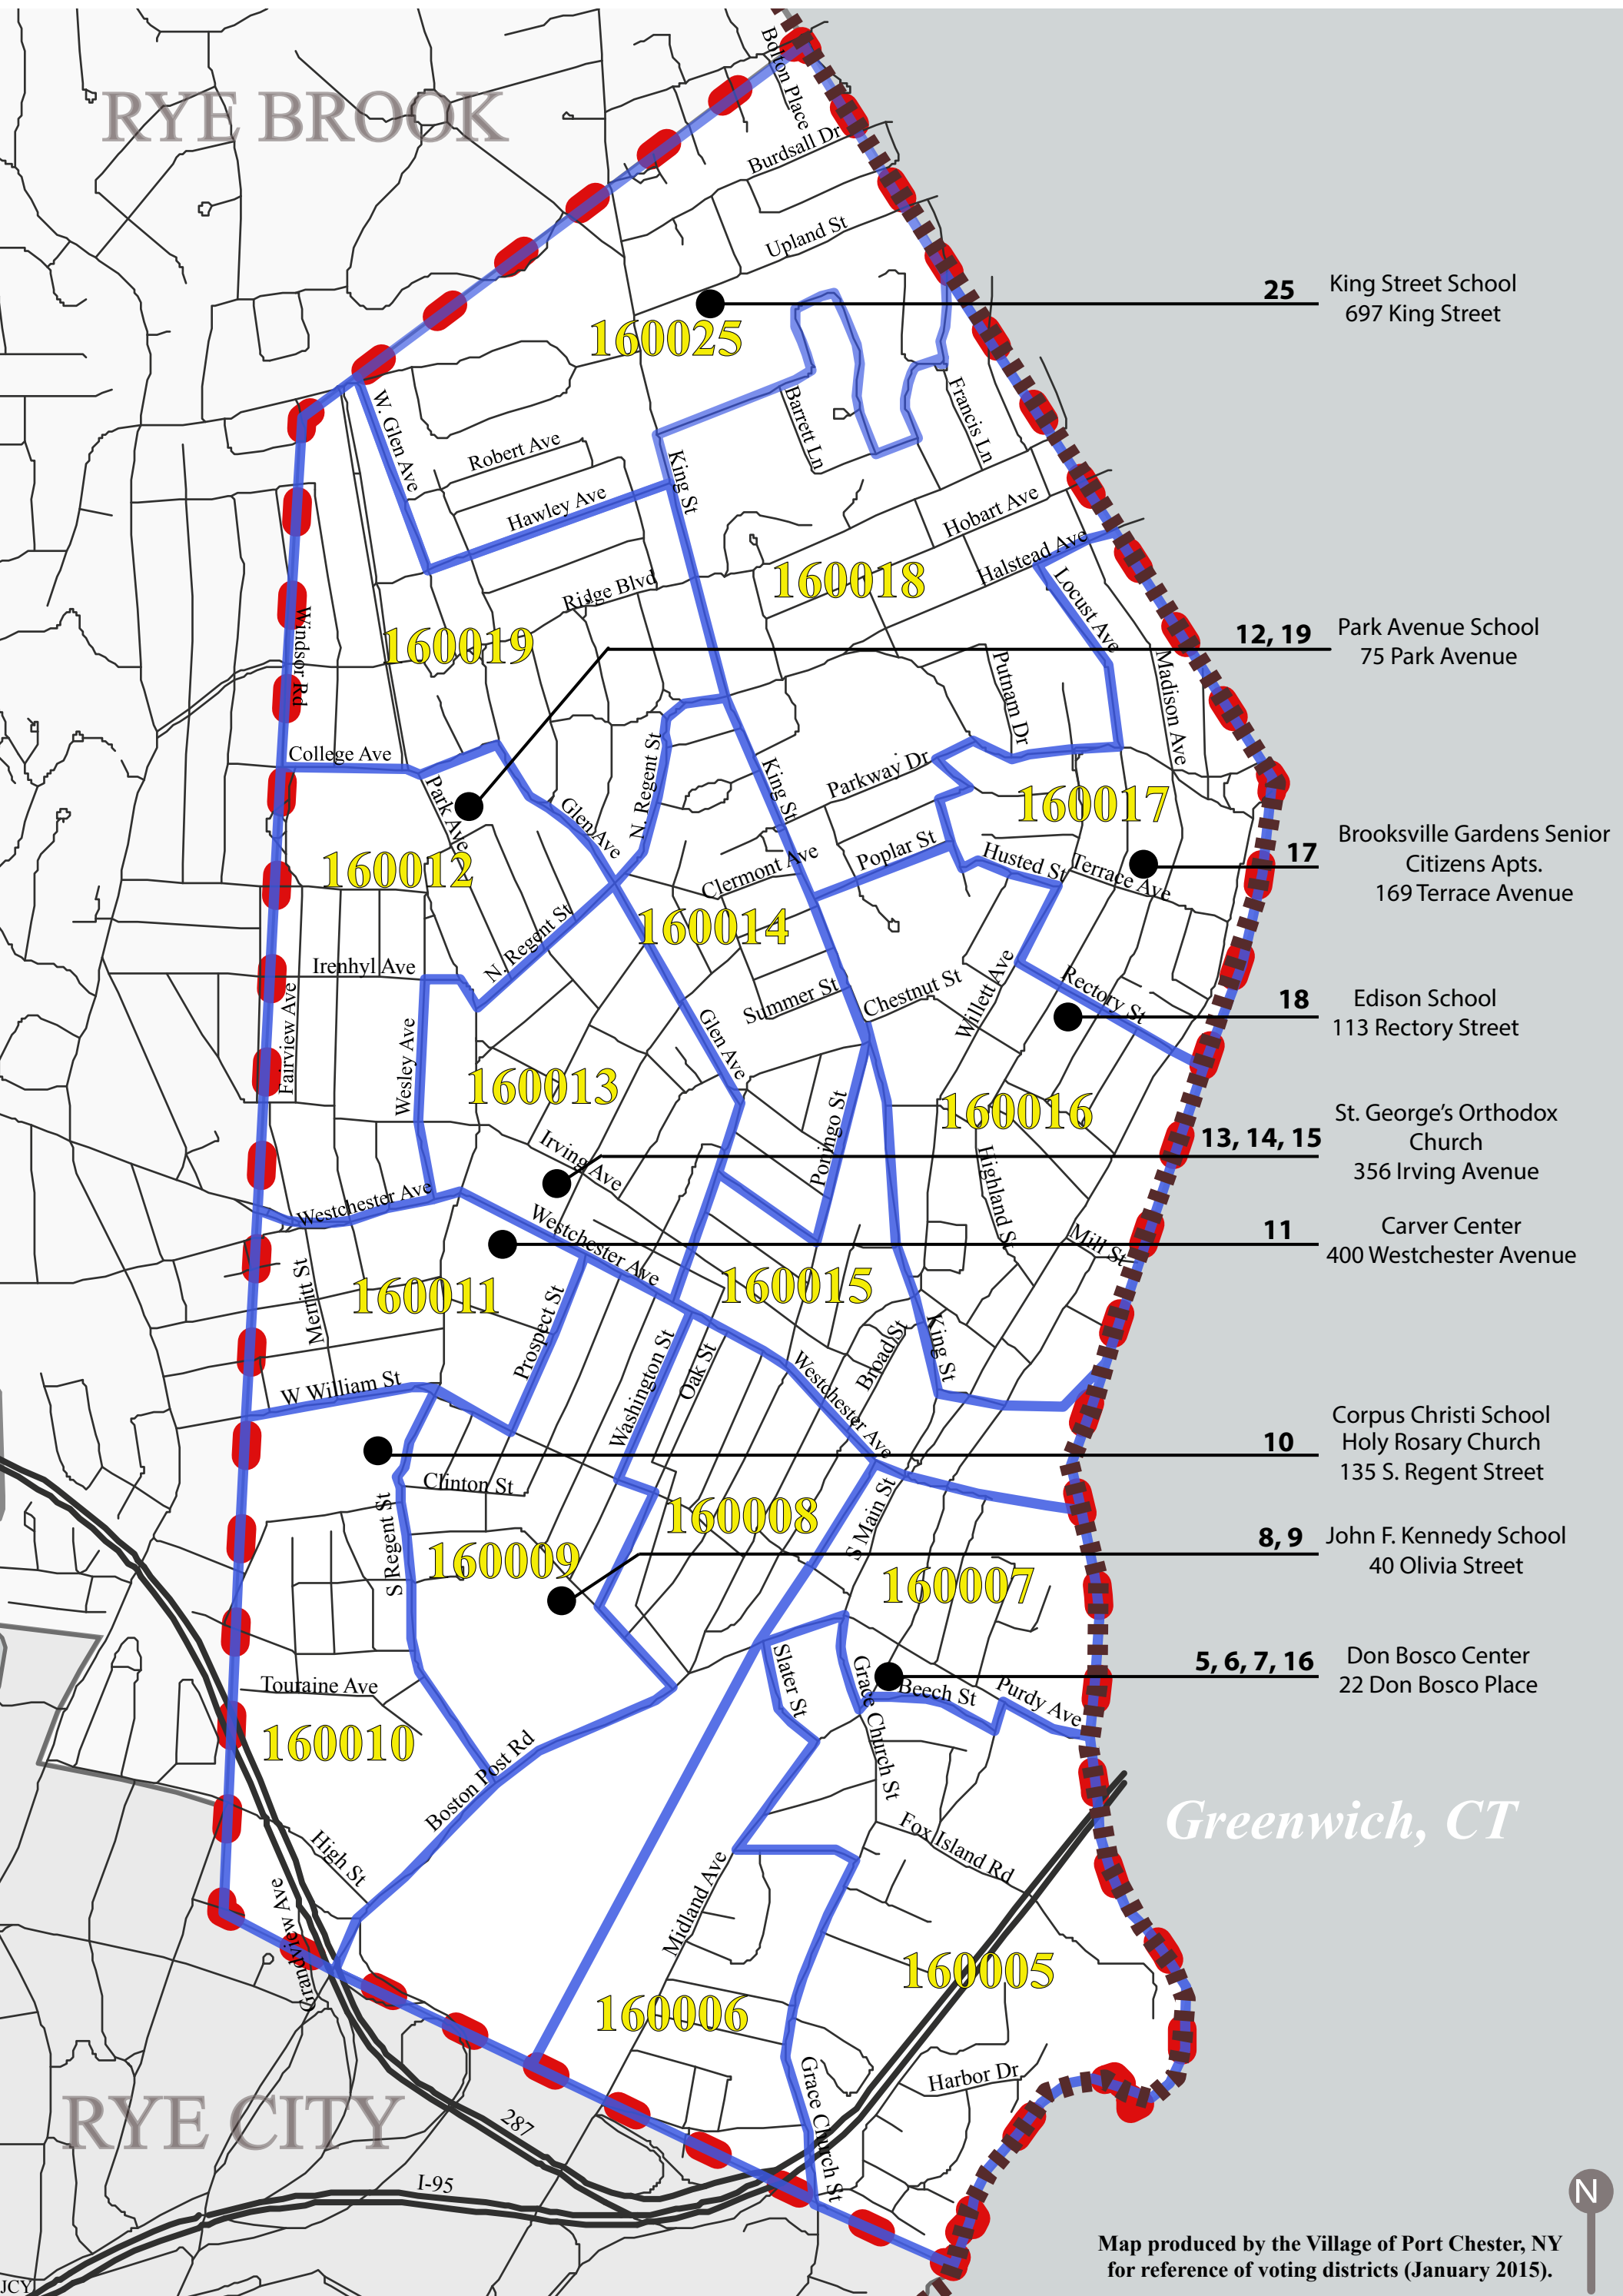

VILLAGE OF PORT CHESTER VOTING DISTRICTS

POLLING PLACES IN VILLAGE OF PORT CHESTER

<u>Election District</u>	<u>Polling Place</u>	<u>Location</u>
5	Don Bosco Center	22 Don Bosco Place
6	Don Bosco Center	22 Don Bosco Place
7	Don Bosco Center	22 Don Bosco Place
8	Kennedy School	40 Olivia Street
9	Kennedy School	40 Olivia Street
10	Corpus Christi School	135 South Regent Street
11	Carver Center	400 Westchester Avenue
12	Park Avenue School	75 Park Avenue
13	St. George's Church	356 Irving Avenue
14	St. George's Church	356 Irving Avenue
15	St. George's Church	356 Irving Avenue
16	Don Bosco Center	22 Don Bosco Place
17	Brooksville Senior Apartments	169 Terrace Avenue
18	Edison School	113 Rectory Street
19	Park Avenue School	75 Park Avenue
25	King Street School	697 King Street