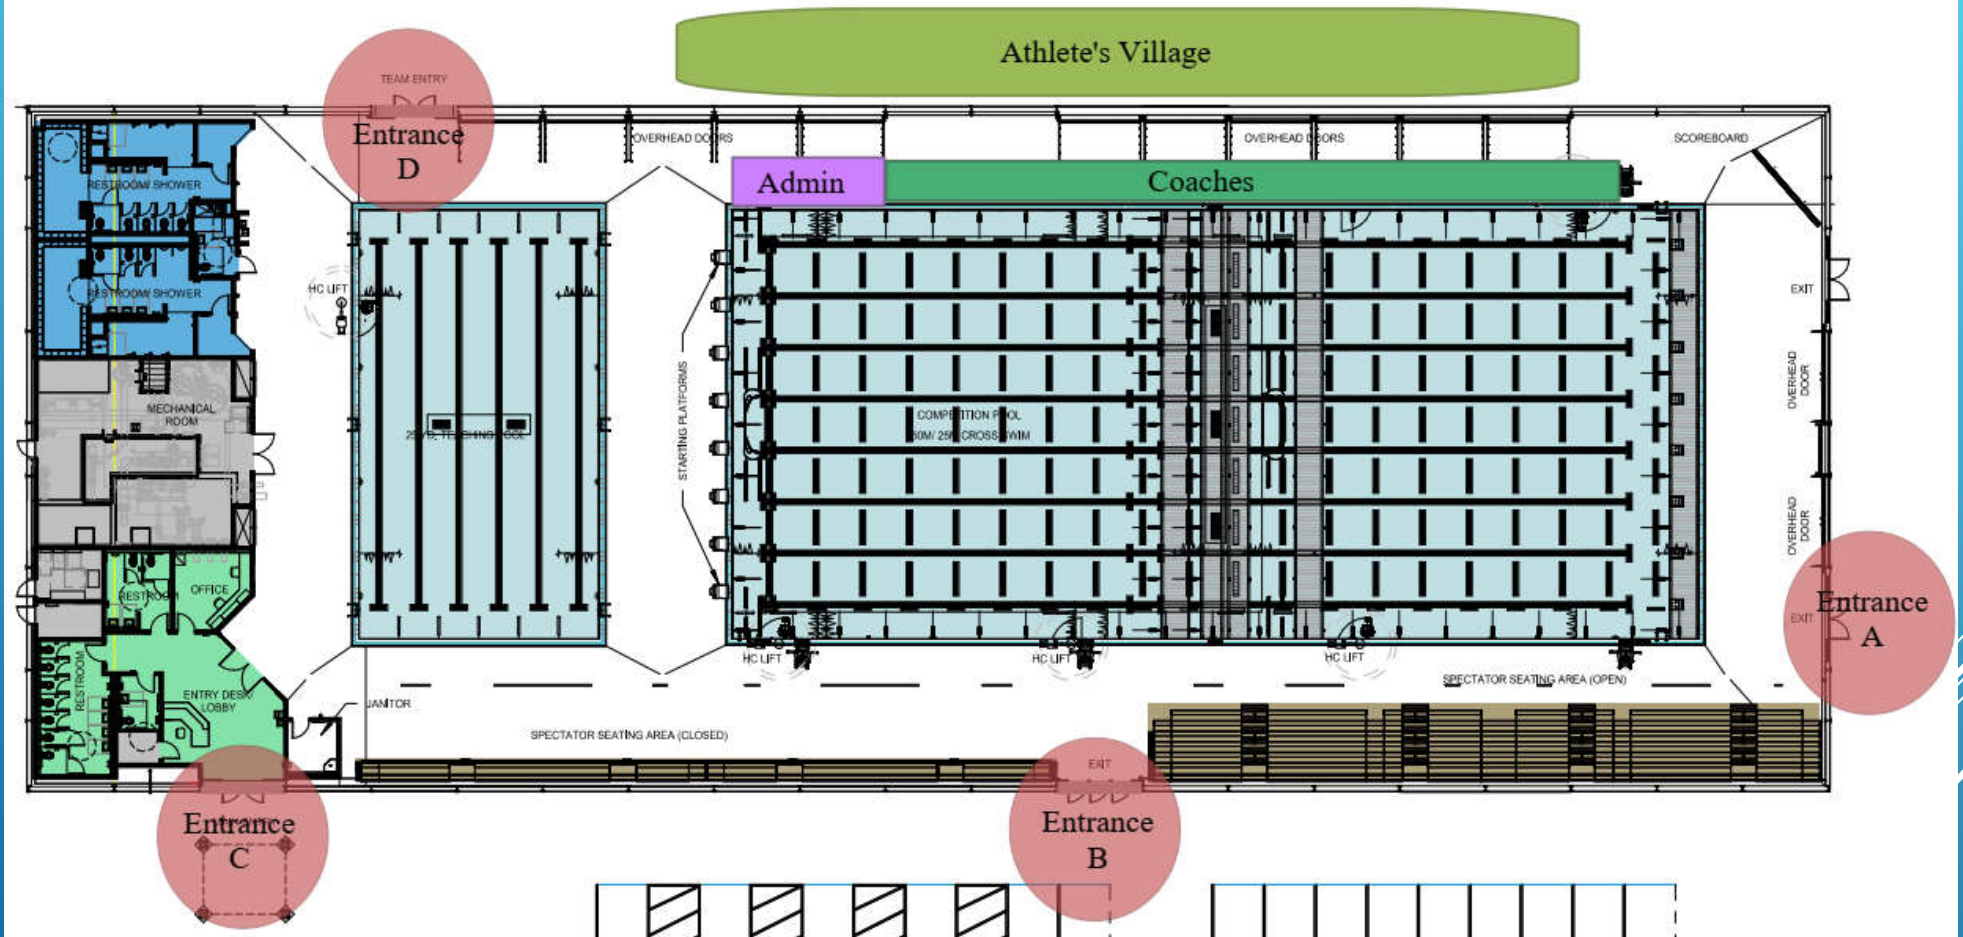

LOCATION OF FACILITY & PARKING

3575 S. FINDLEY AVE, BOISE, ID 83705

FACILITY LAYOUT

LOCATION OF FACILITY & PARKING

3575 S. FINDLEY AVE, BOISE, ID 83705