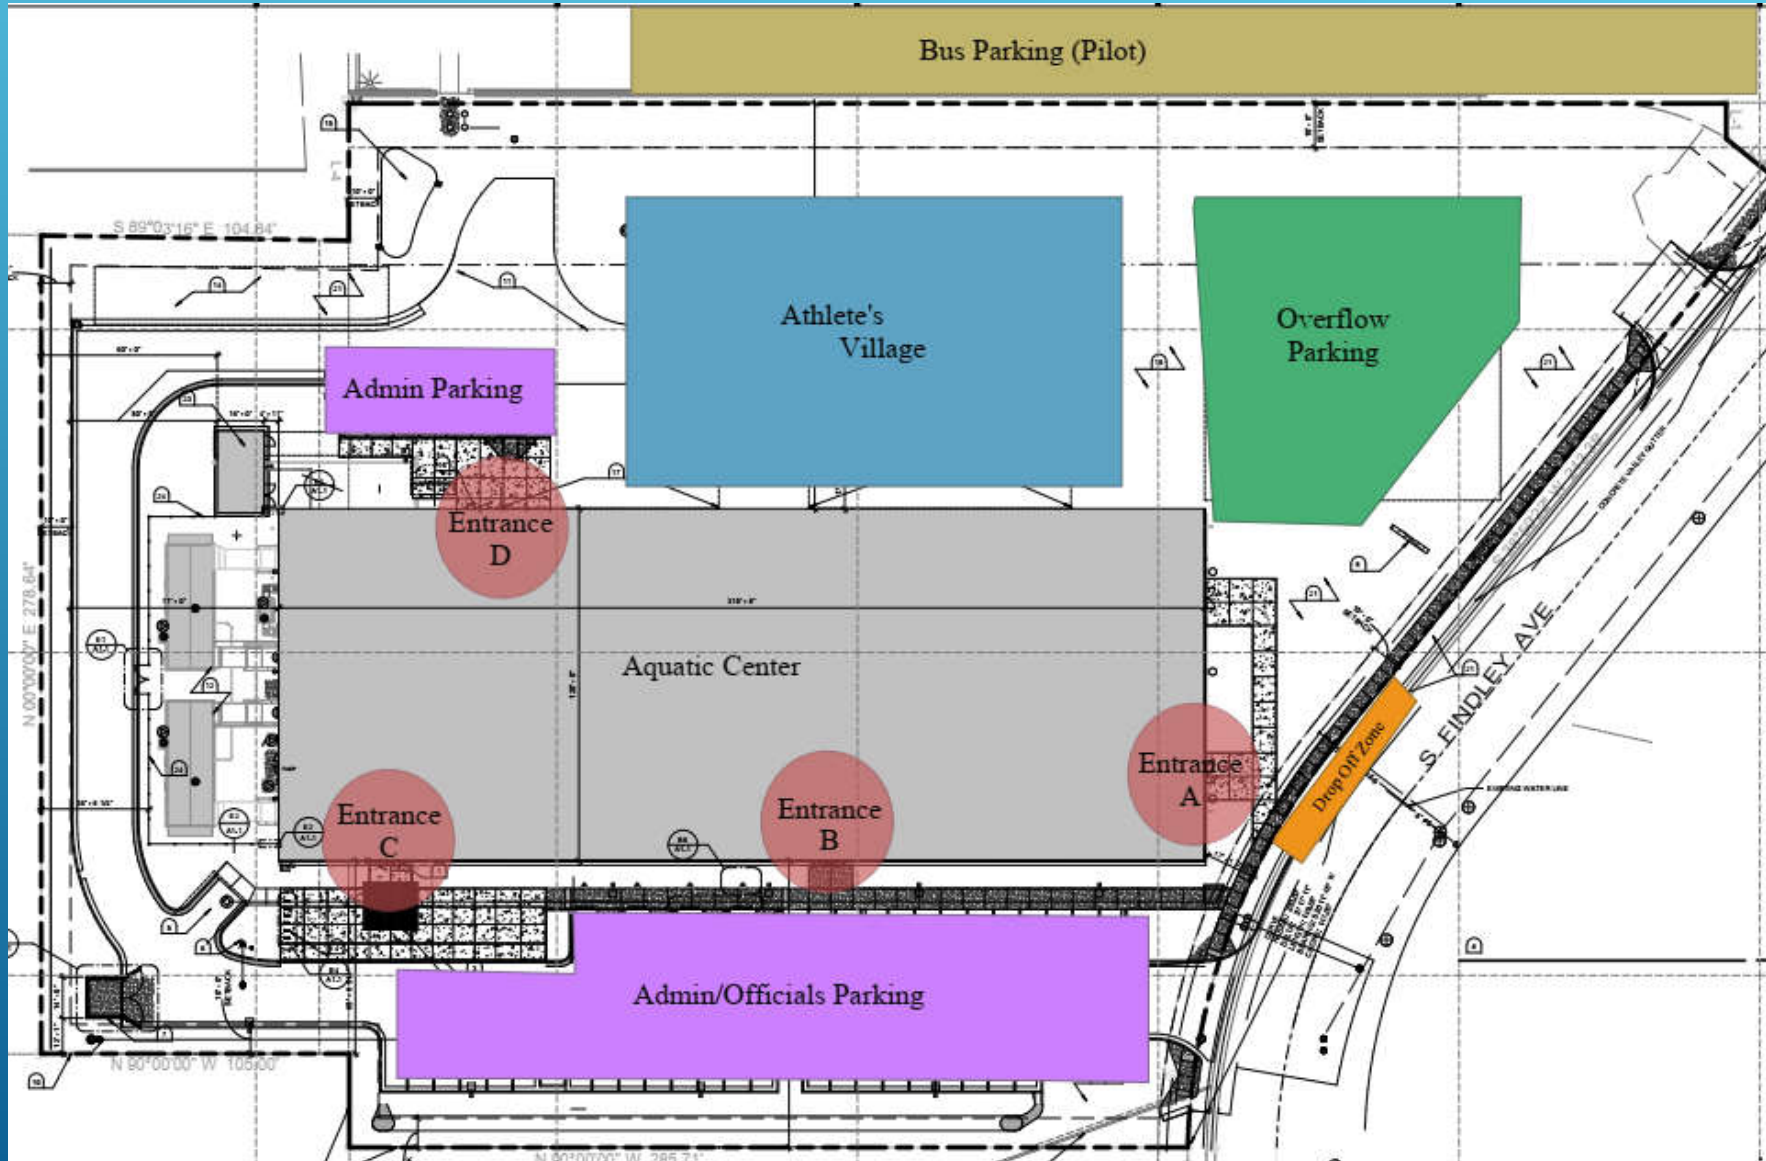

LOCATION OF FACILITY & PARKING

3575 S. FINDLEY AVE, BOISE, ID 83705

FACILITY LAYOUT

LOCATION OF FACILITY & PARKING

3575 S. FINDLEY AVE, BOISE, ID 83705