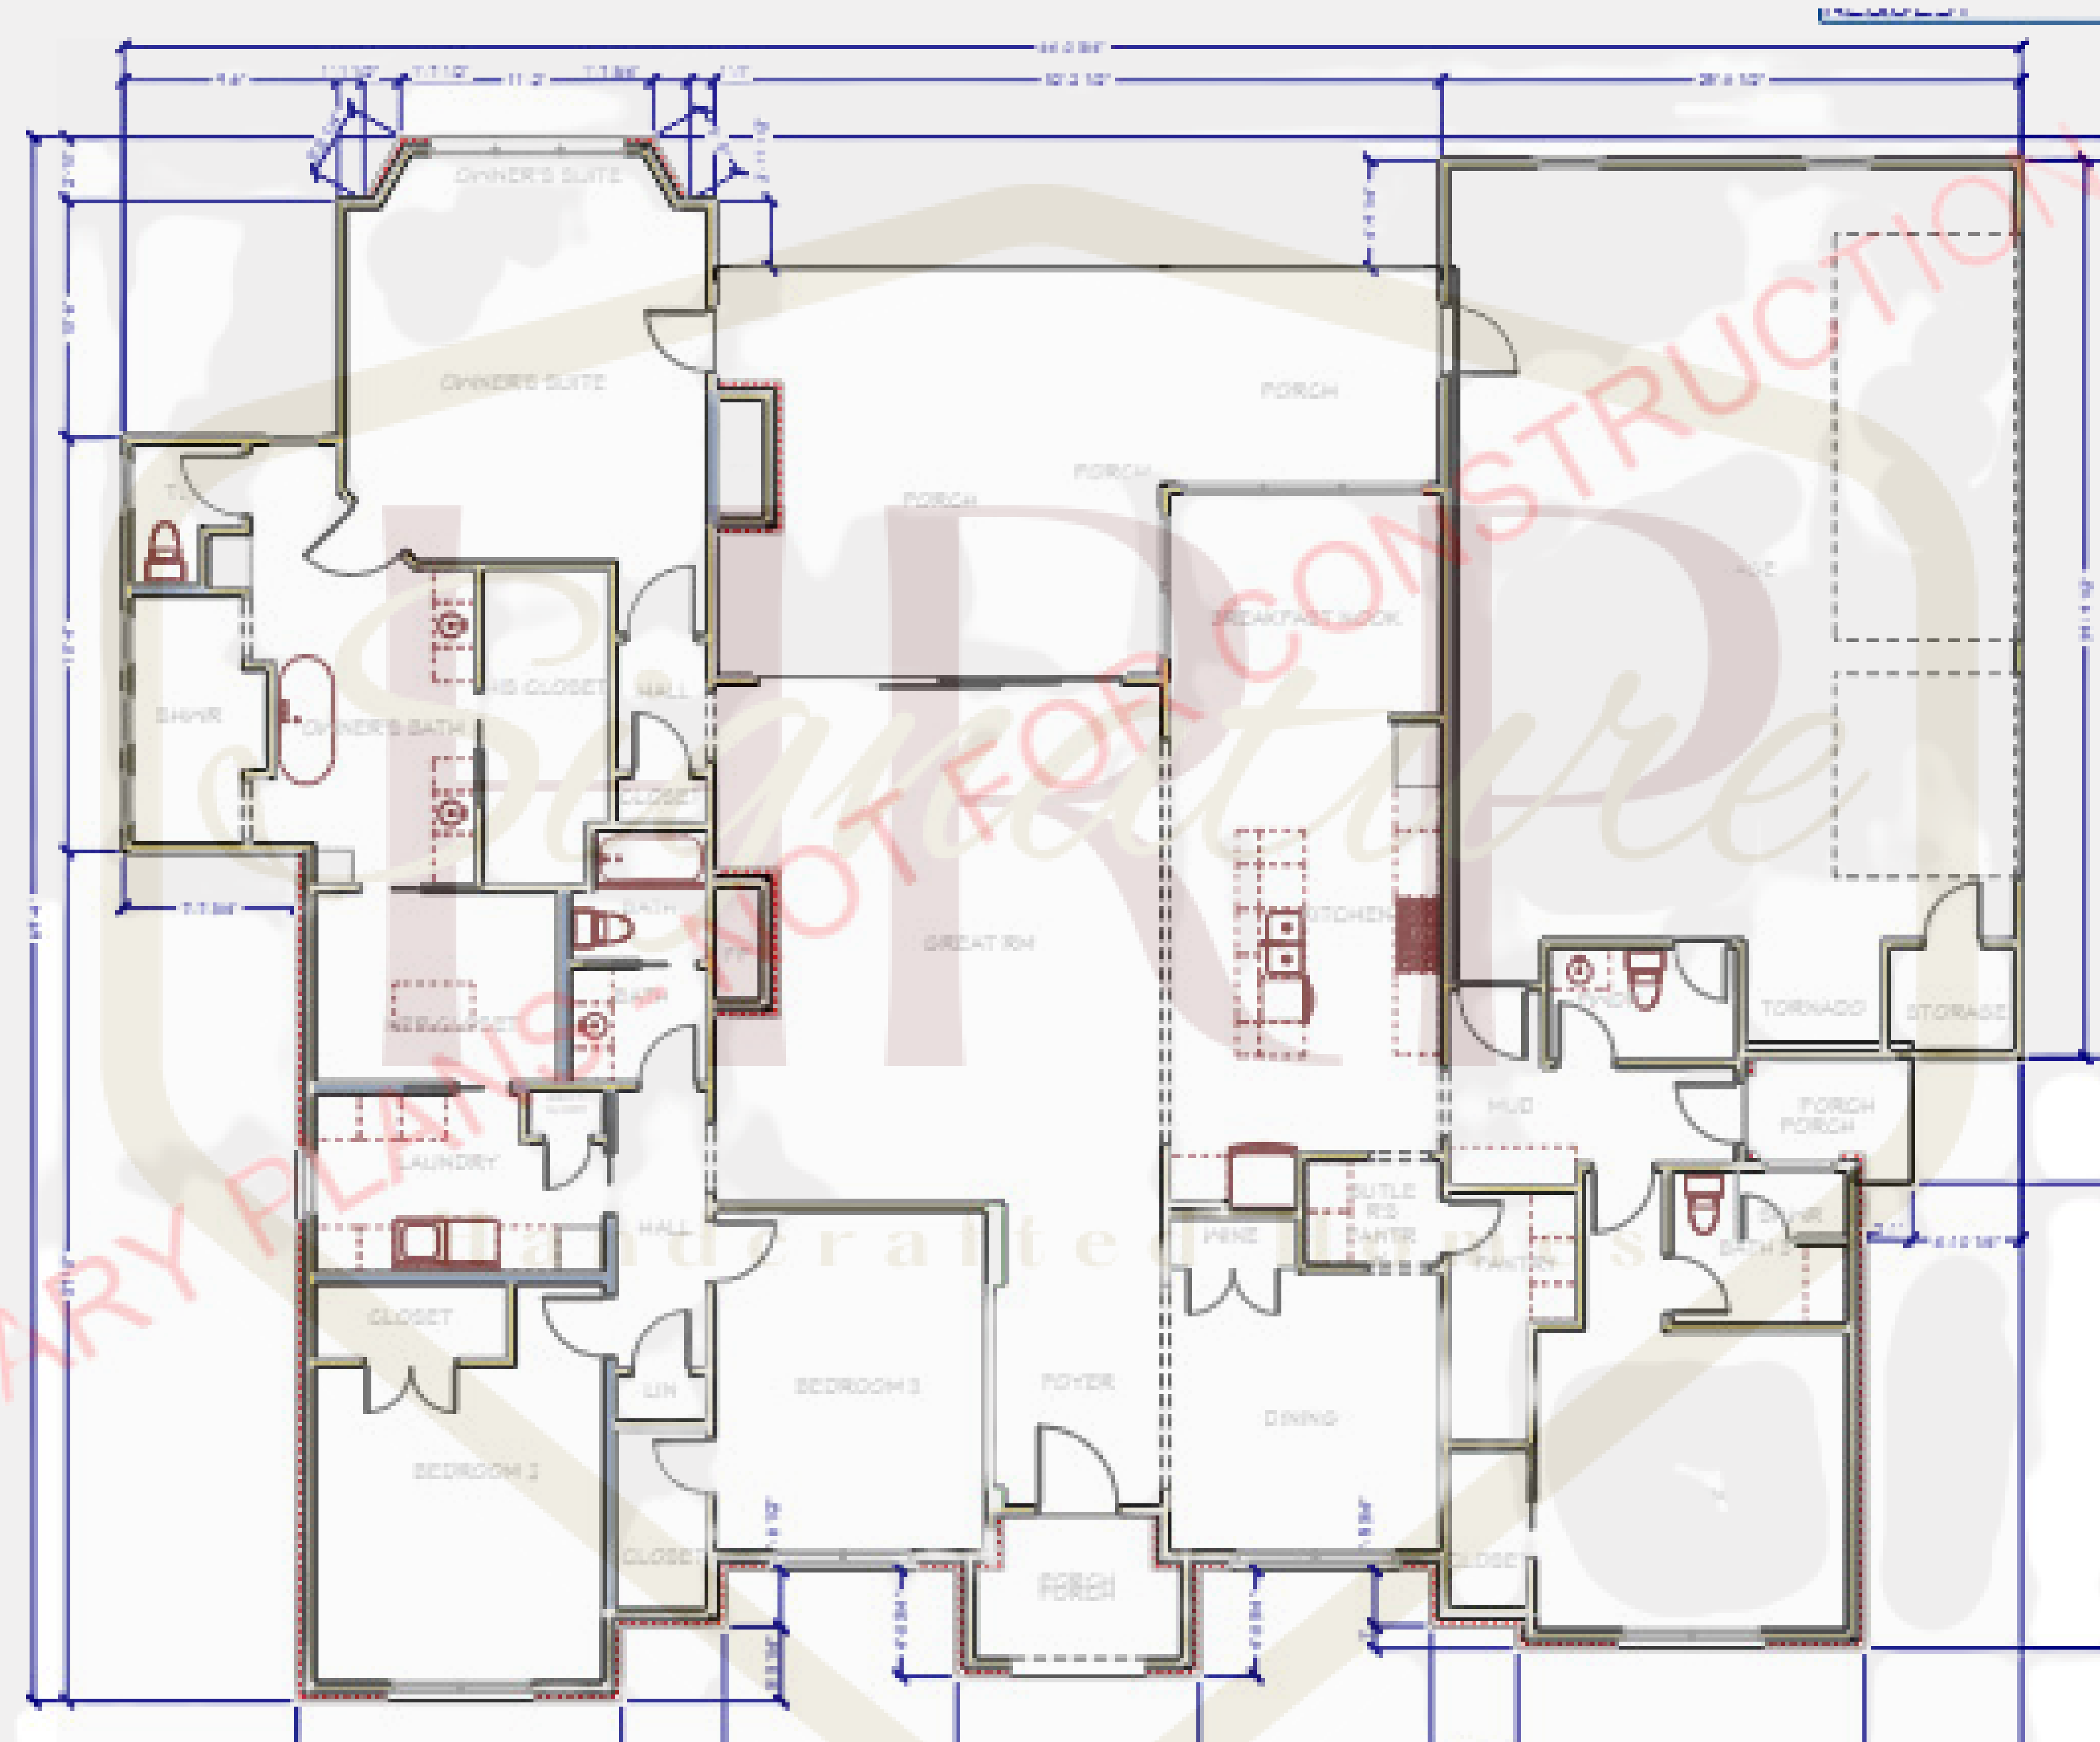

Signature

Handcrafted Homes

RELIMITED

01/26/2024

PROJECT/
FLOORPLAN
OVERVIEW (TEMP)

Amazing Grace Plan

DATE:

SCALE:

1/4"=1'

SHEET:

PROJECT/
FLOORPLAN
OVERVIEW (TEMP)

Amazing Grace Plan

DATE:

SCALE:

1/4"=1'

SHEET:

VARY PLANS NOT FOR CONSTRUCTION

PROJECT/
FLOORPLAN
OVERVIEW (TEMP)

Amazing Grace Plan

DATE:

SCALE:

1/4"=1'

SHEET: