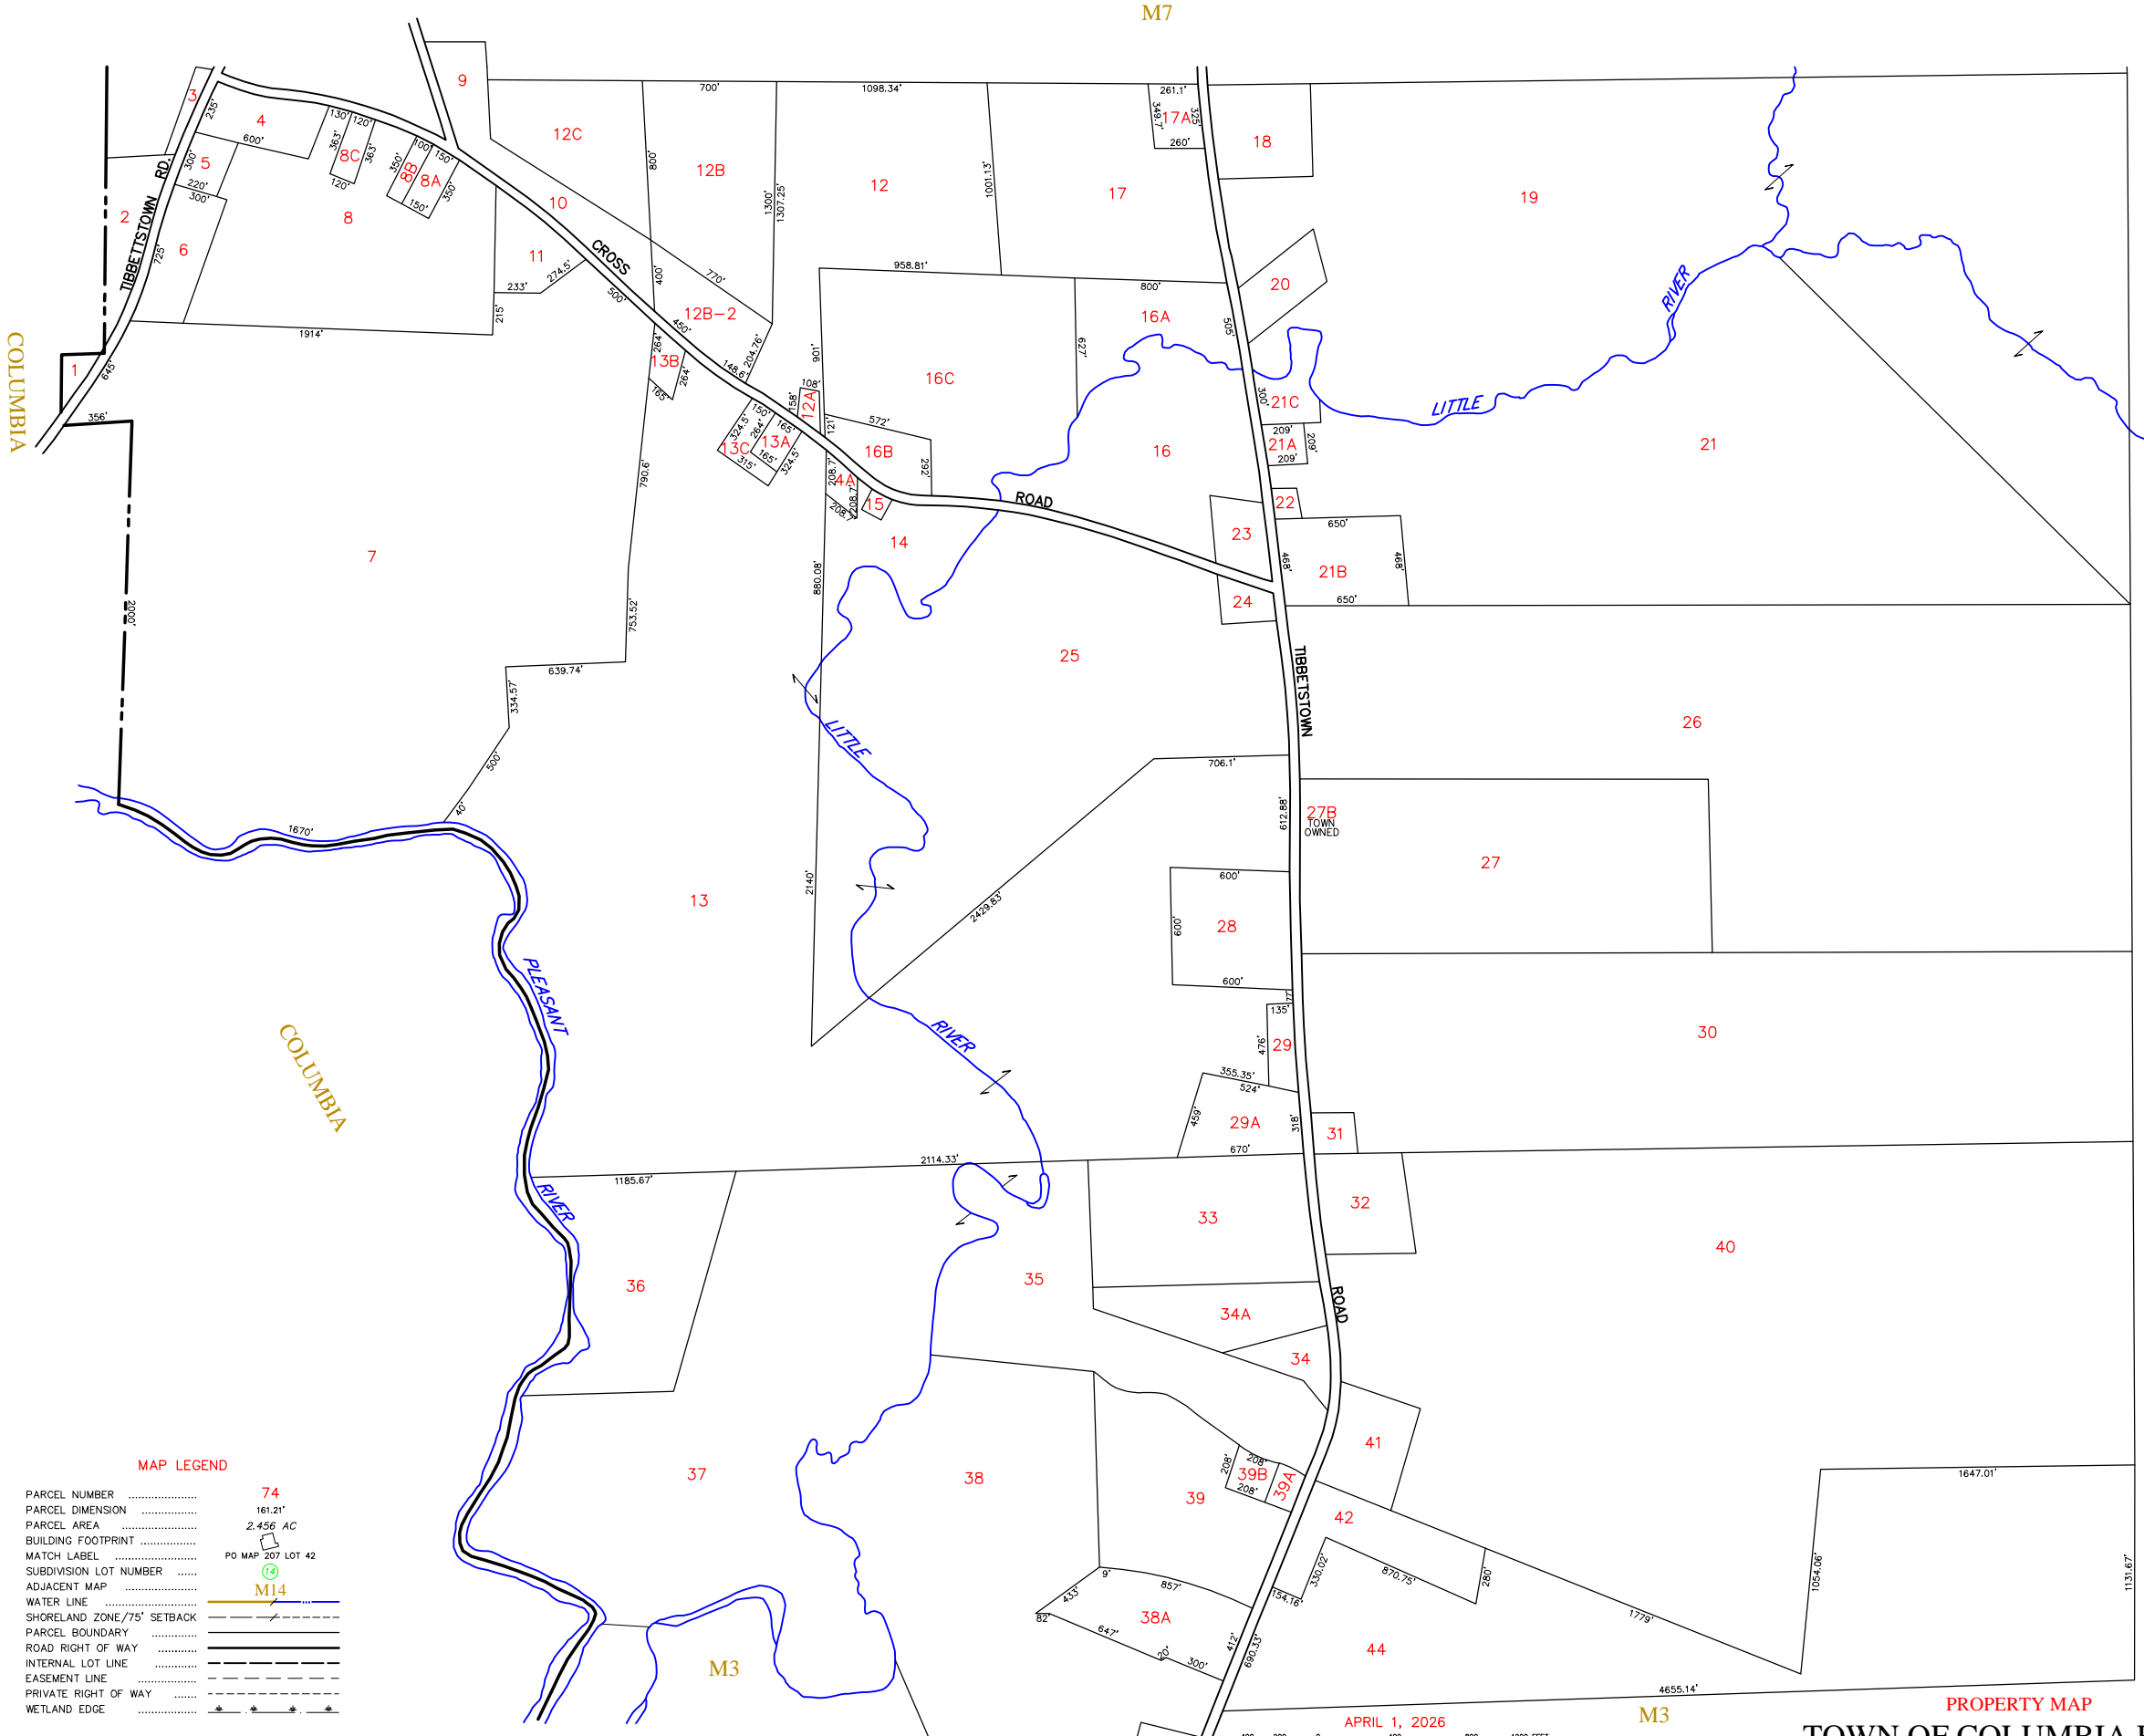

COLUMBIA

**MAP LEGEND**

PARCEL NUMBER	74
PARCEL DIMENSION	161.21'
PARCEL AREA	2.456 AC
BUILDING FOOTPRINT	
MATCH LABEL	PO MAP 207 LOT 42
SUBDIVISION LOT NUMBER	
ADJACENT MAP	M14
WATER LINE	
SHORELAND ZONE/75' SETBACK	
PARCEL BOUNDARY	
ROAD RIGHT OF WAY	
INTERNAL LOT LINE	
EASEMENT LINE	
PRIVATE RIGHT OF WAY	
WETLAND EDGE	

PROPERTY MAP  
 TOWN OF COLUMBIA FALLS  
 WASHINGTON COUNTY, MAINE